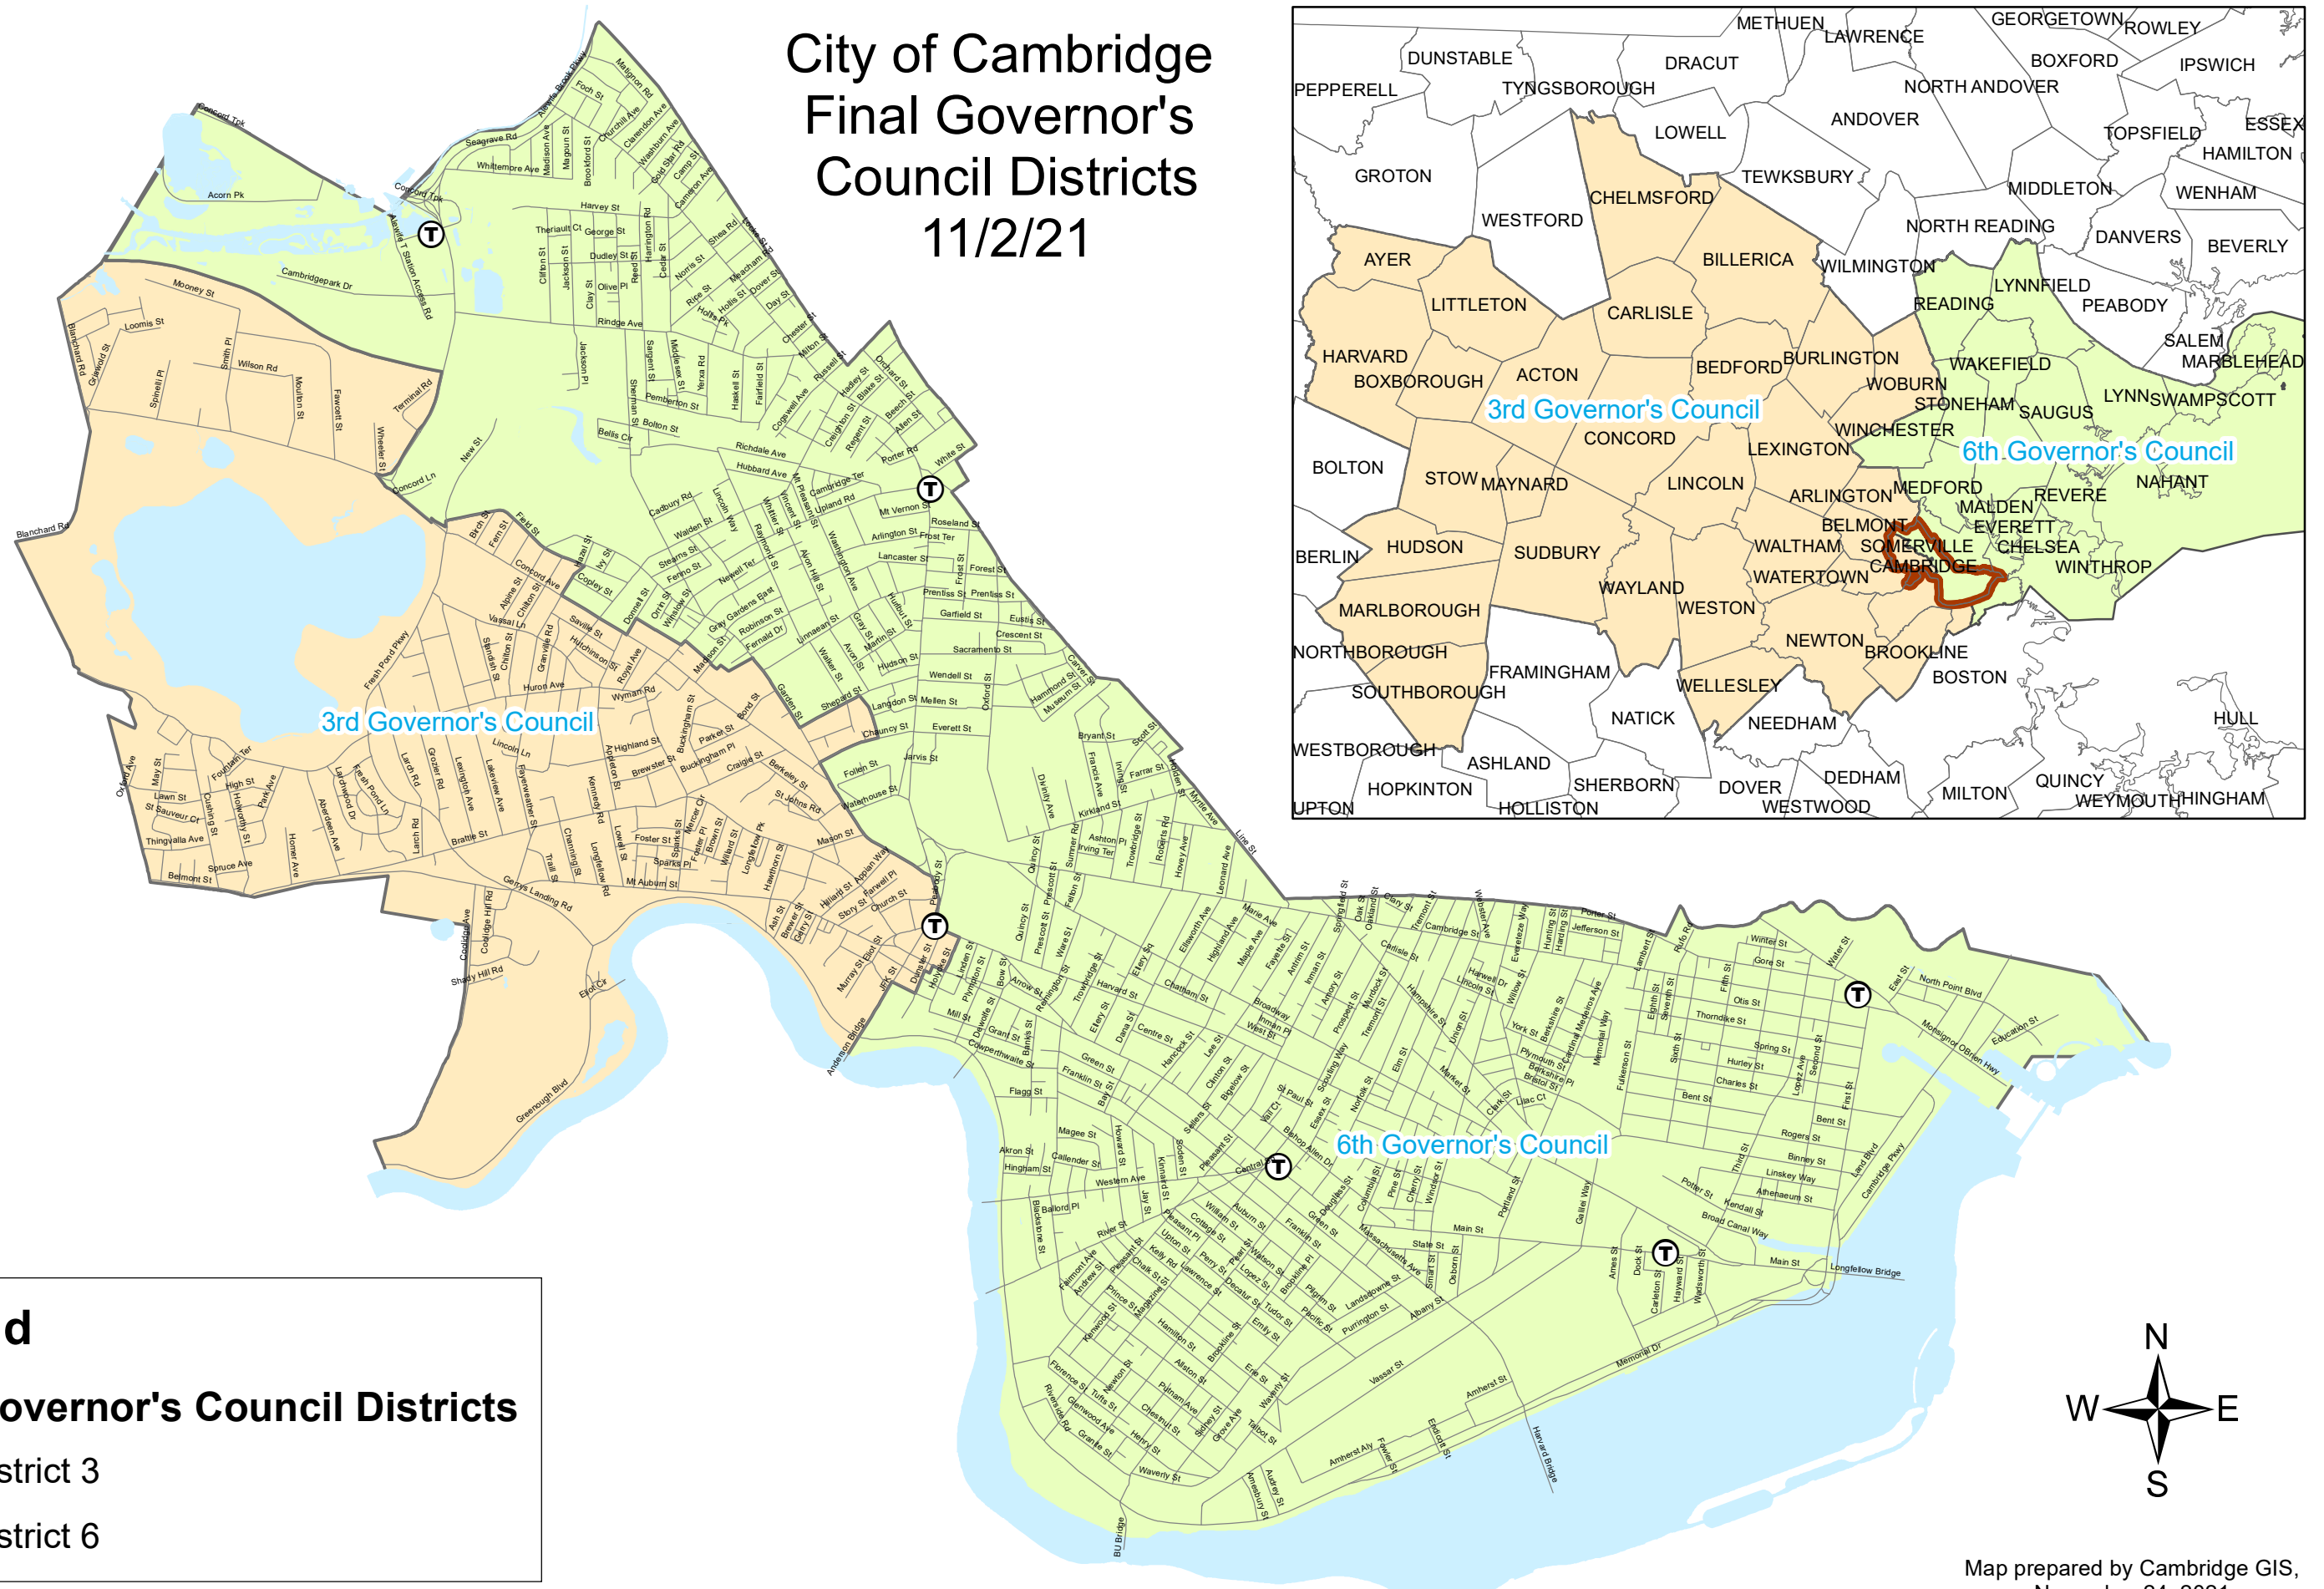

City of Cambridge Final Governor's Council Districts 11/2/21

Legend

Final Governor's Council Districts

- District 3
- District 6