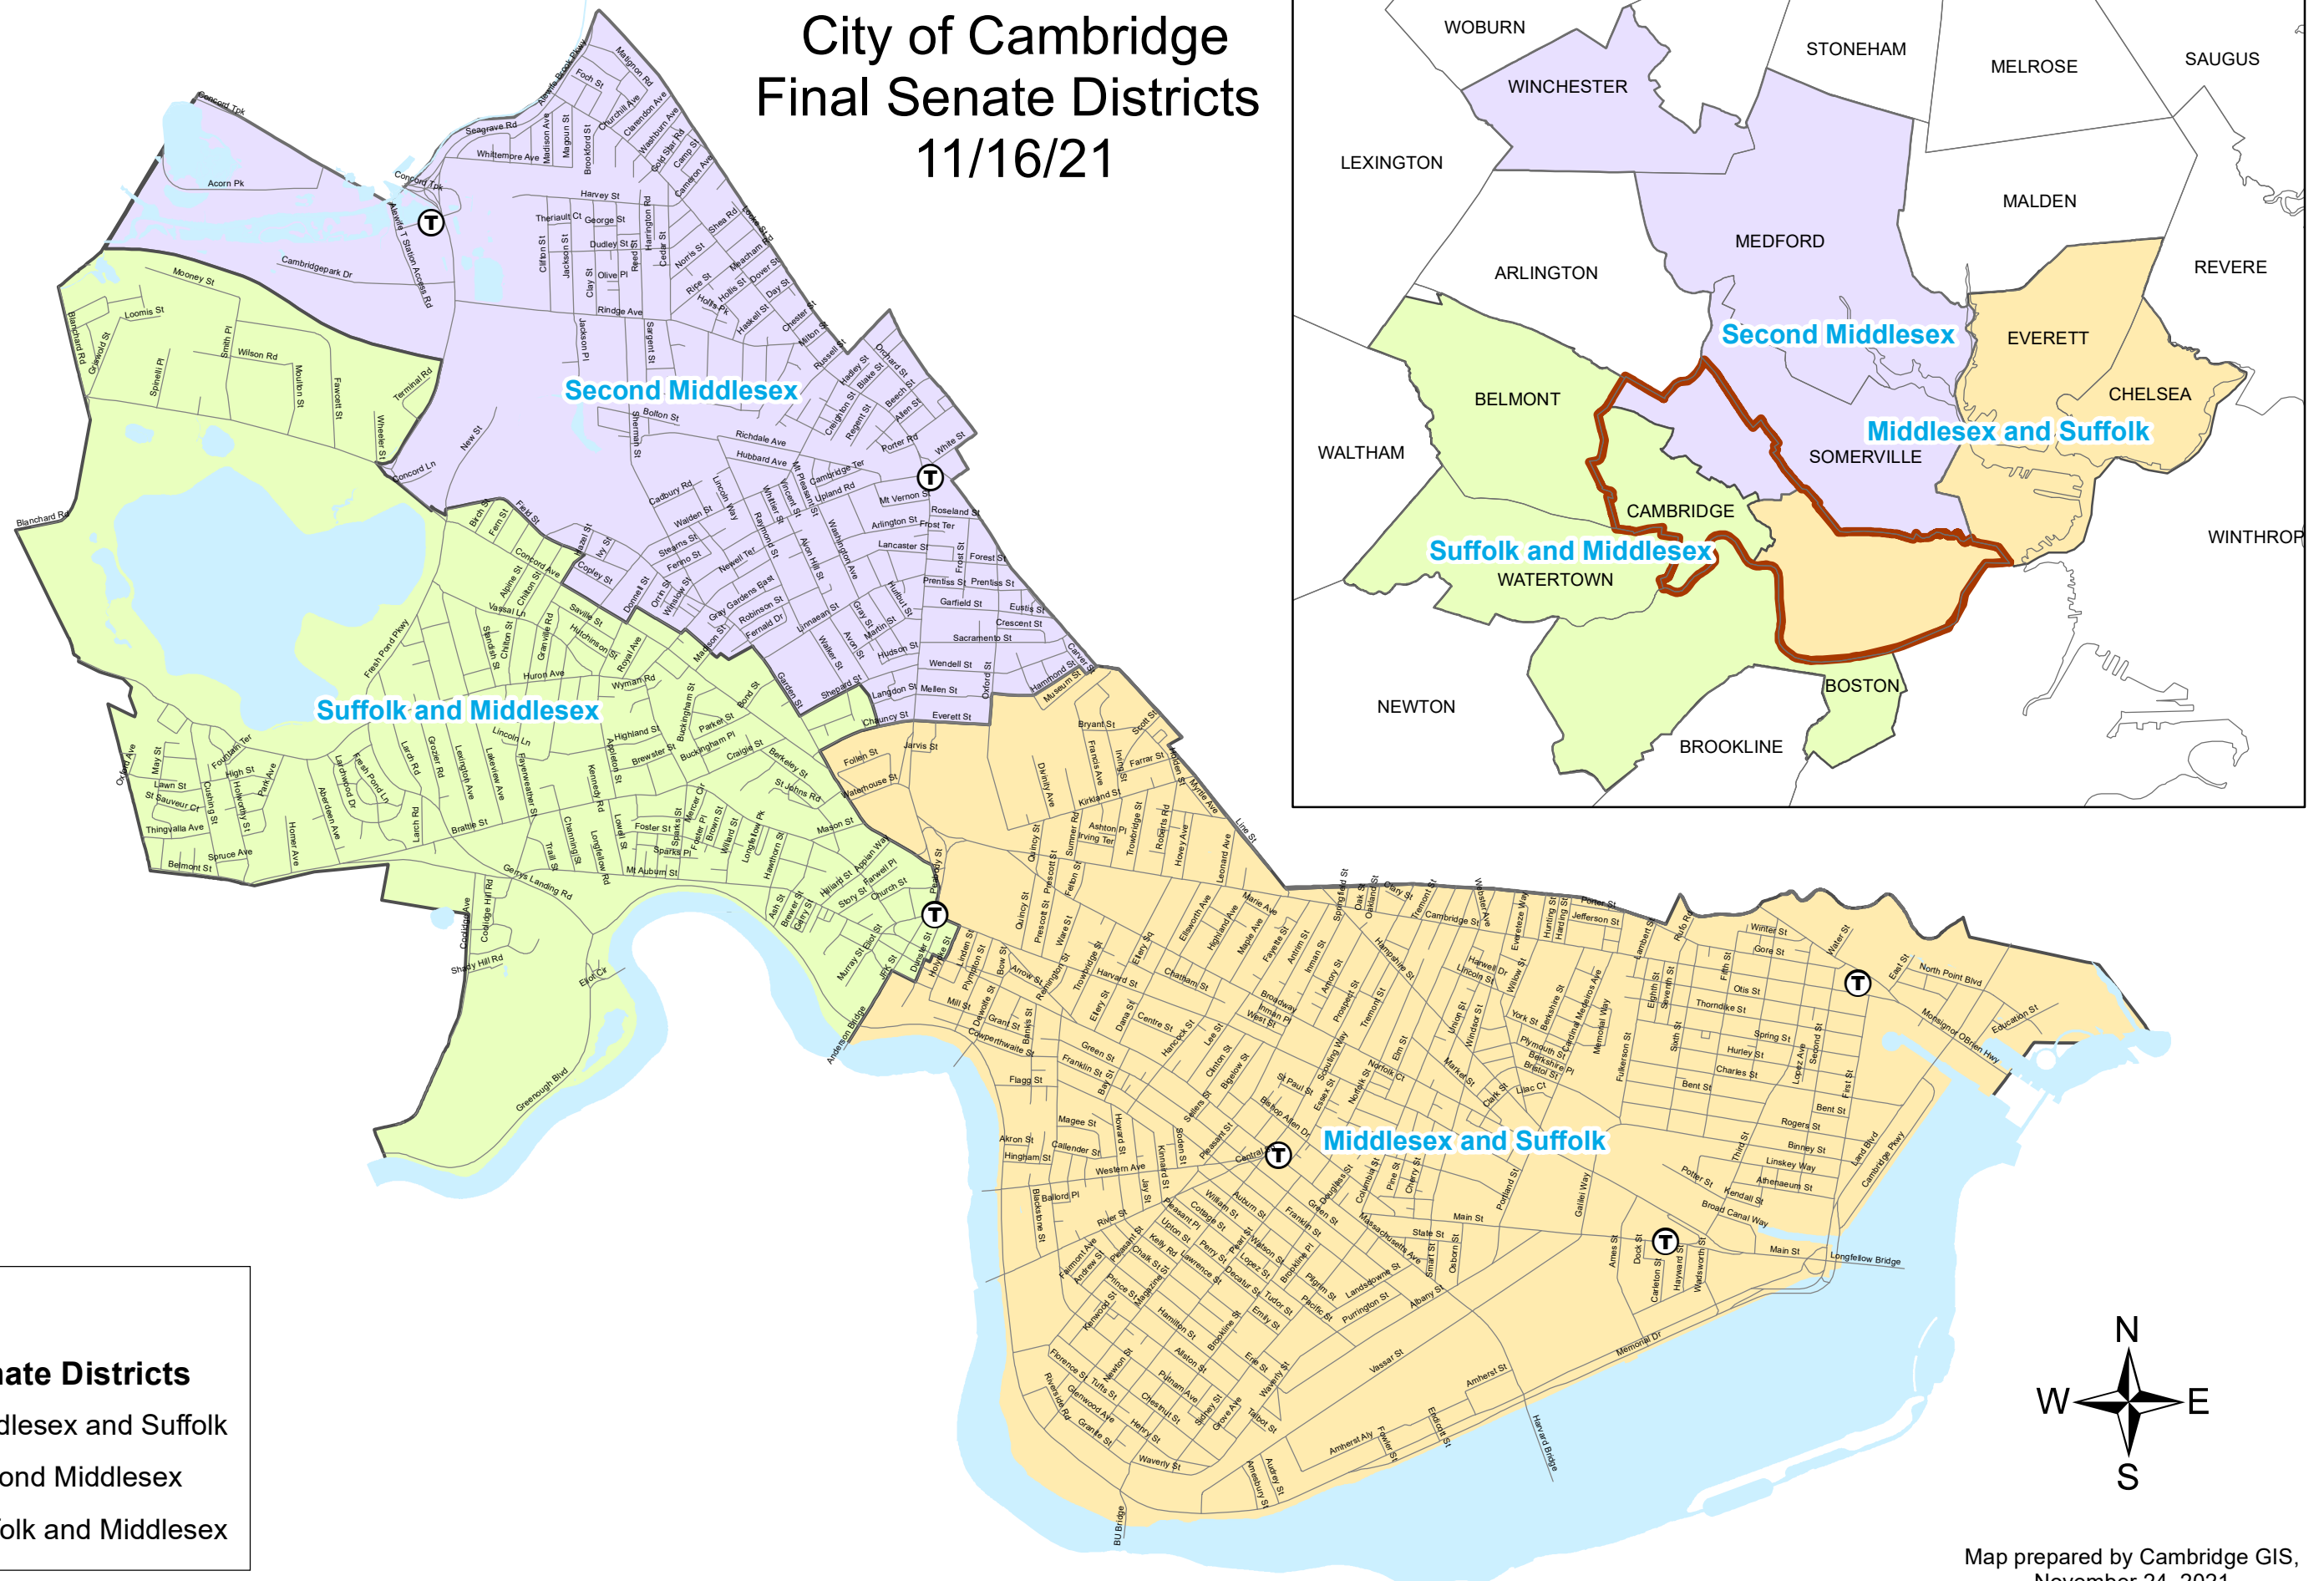

City of Cambridge Final Senate Districts 11/16/21

Legend

Final Senate Districts

- Middlesex and Suffolk
- Second Middlesex
- Suffolk and Middlesex