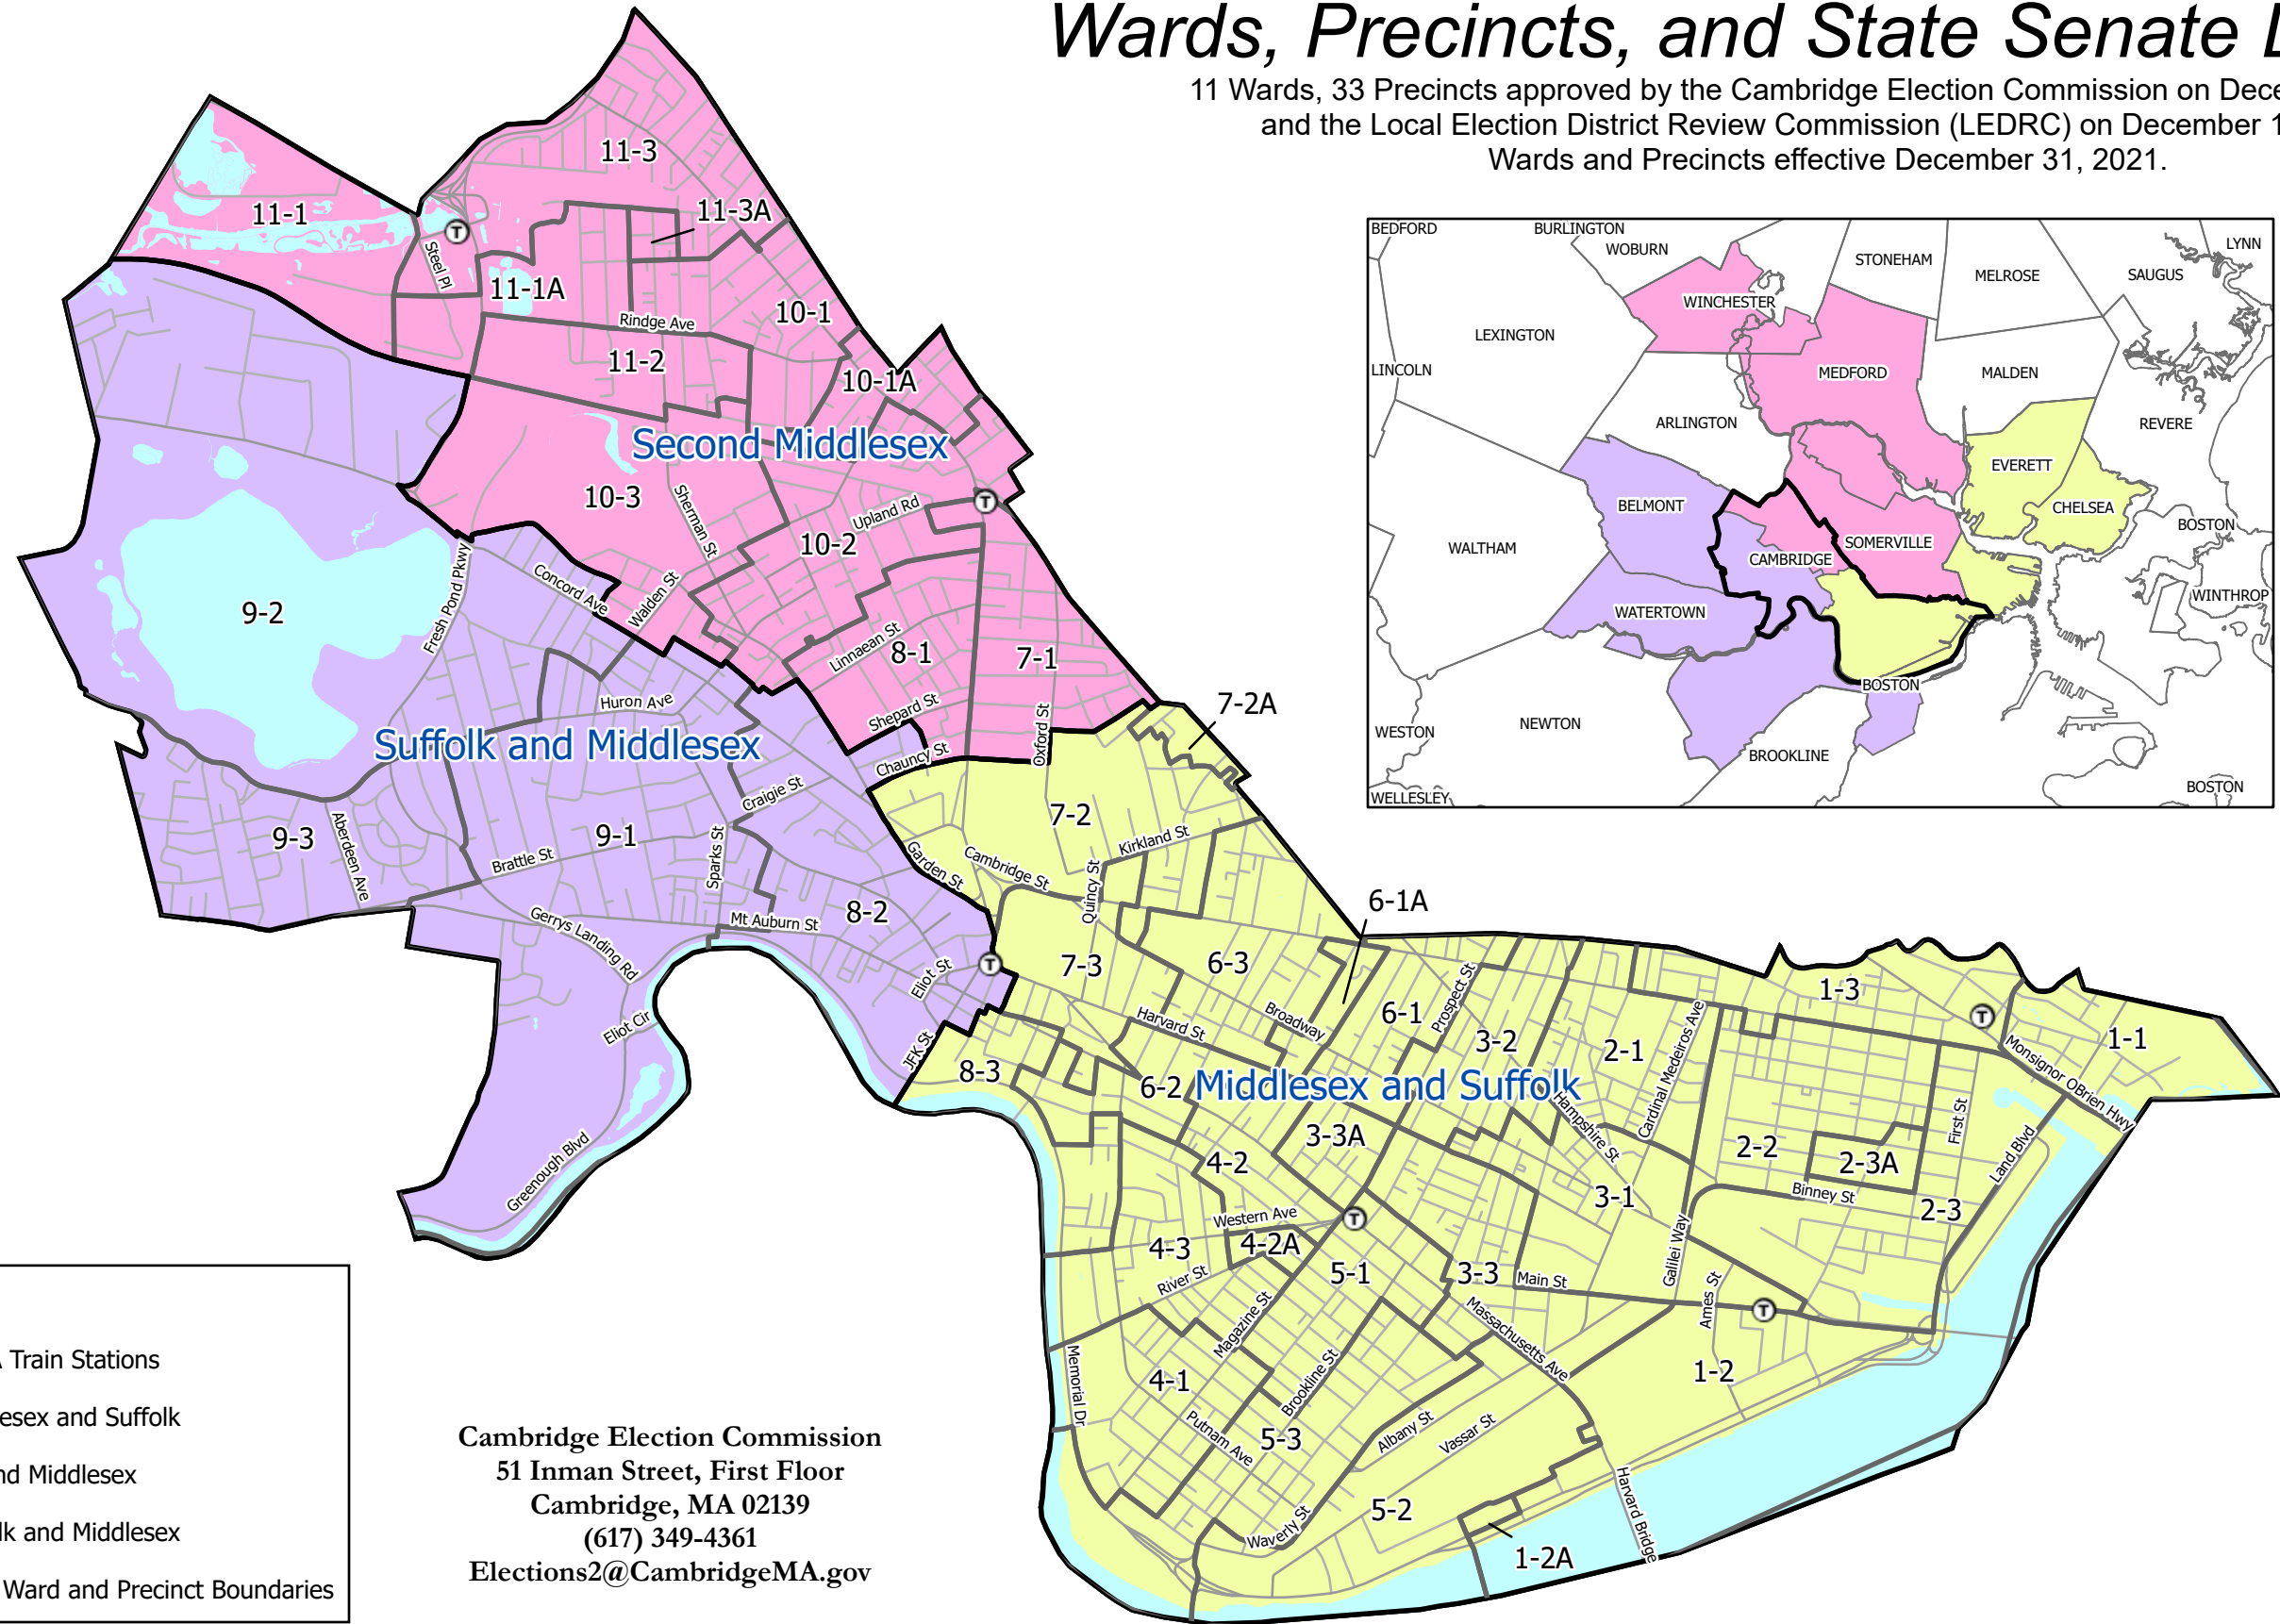

City of Cambridge

Wards, Precincts, and State Senate Districts

11 Wards, 33 Precincts approved by the Cambridge Election Commission on December 8, 2021
and the Local Election District Review Commission (LEDRC) on December 10, 2021.
Wards and Precincts effective December 31, 2021.

Legend

- MBTA Train Stations
- Middlesex and Suffolk
- Second Middlesex
- Suffolk and Middlesex
- 2022 Ward and Precinct Boundaries

Cambridge Election Commission
51 Inman Street, First Floor
Cambridge, MA 02139
(617) 349-4361
Elections2@CambridgeMA.gov