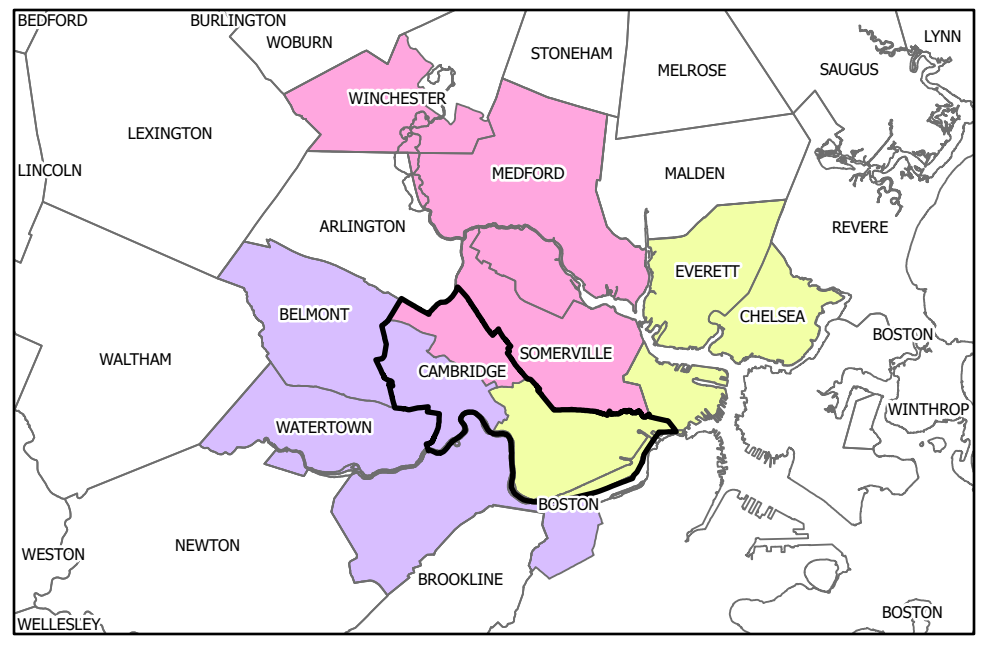

City of Cambridge

Wards, Precincts, and State Senate Districts

11 Wards, 33 Precincts approved by the Cambridge Election Commission on December 8, 2021
and the Local Election District Review Commission (LEDRC) on December 10, 2021.
Wards and Precincts effective December 31, 2021.

Legend

- MBTA Train Stations
- Middlesex and Suffolk
- Second Middlesex
- Suffolk and Middlesex
- 2022 Ward and Precinct Boundaries

Cambridge Election Commission
51 Inman Street, First Floor
Cambridge, MA 02139
(617) 349-4361
Elections2@CambridgeMA.gov