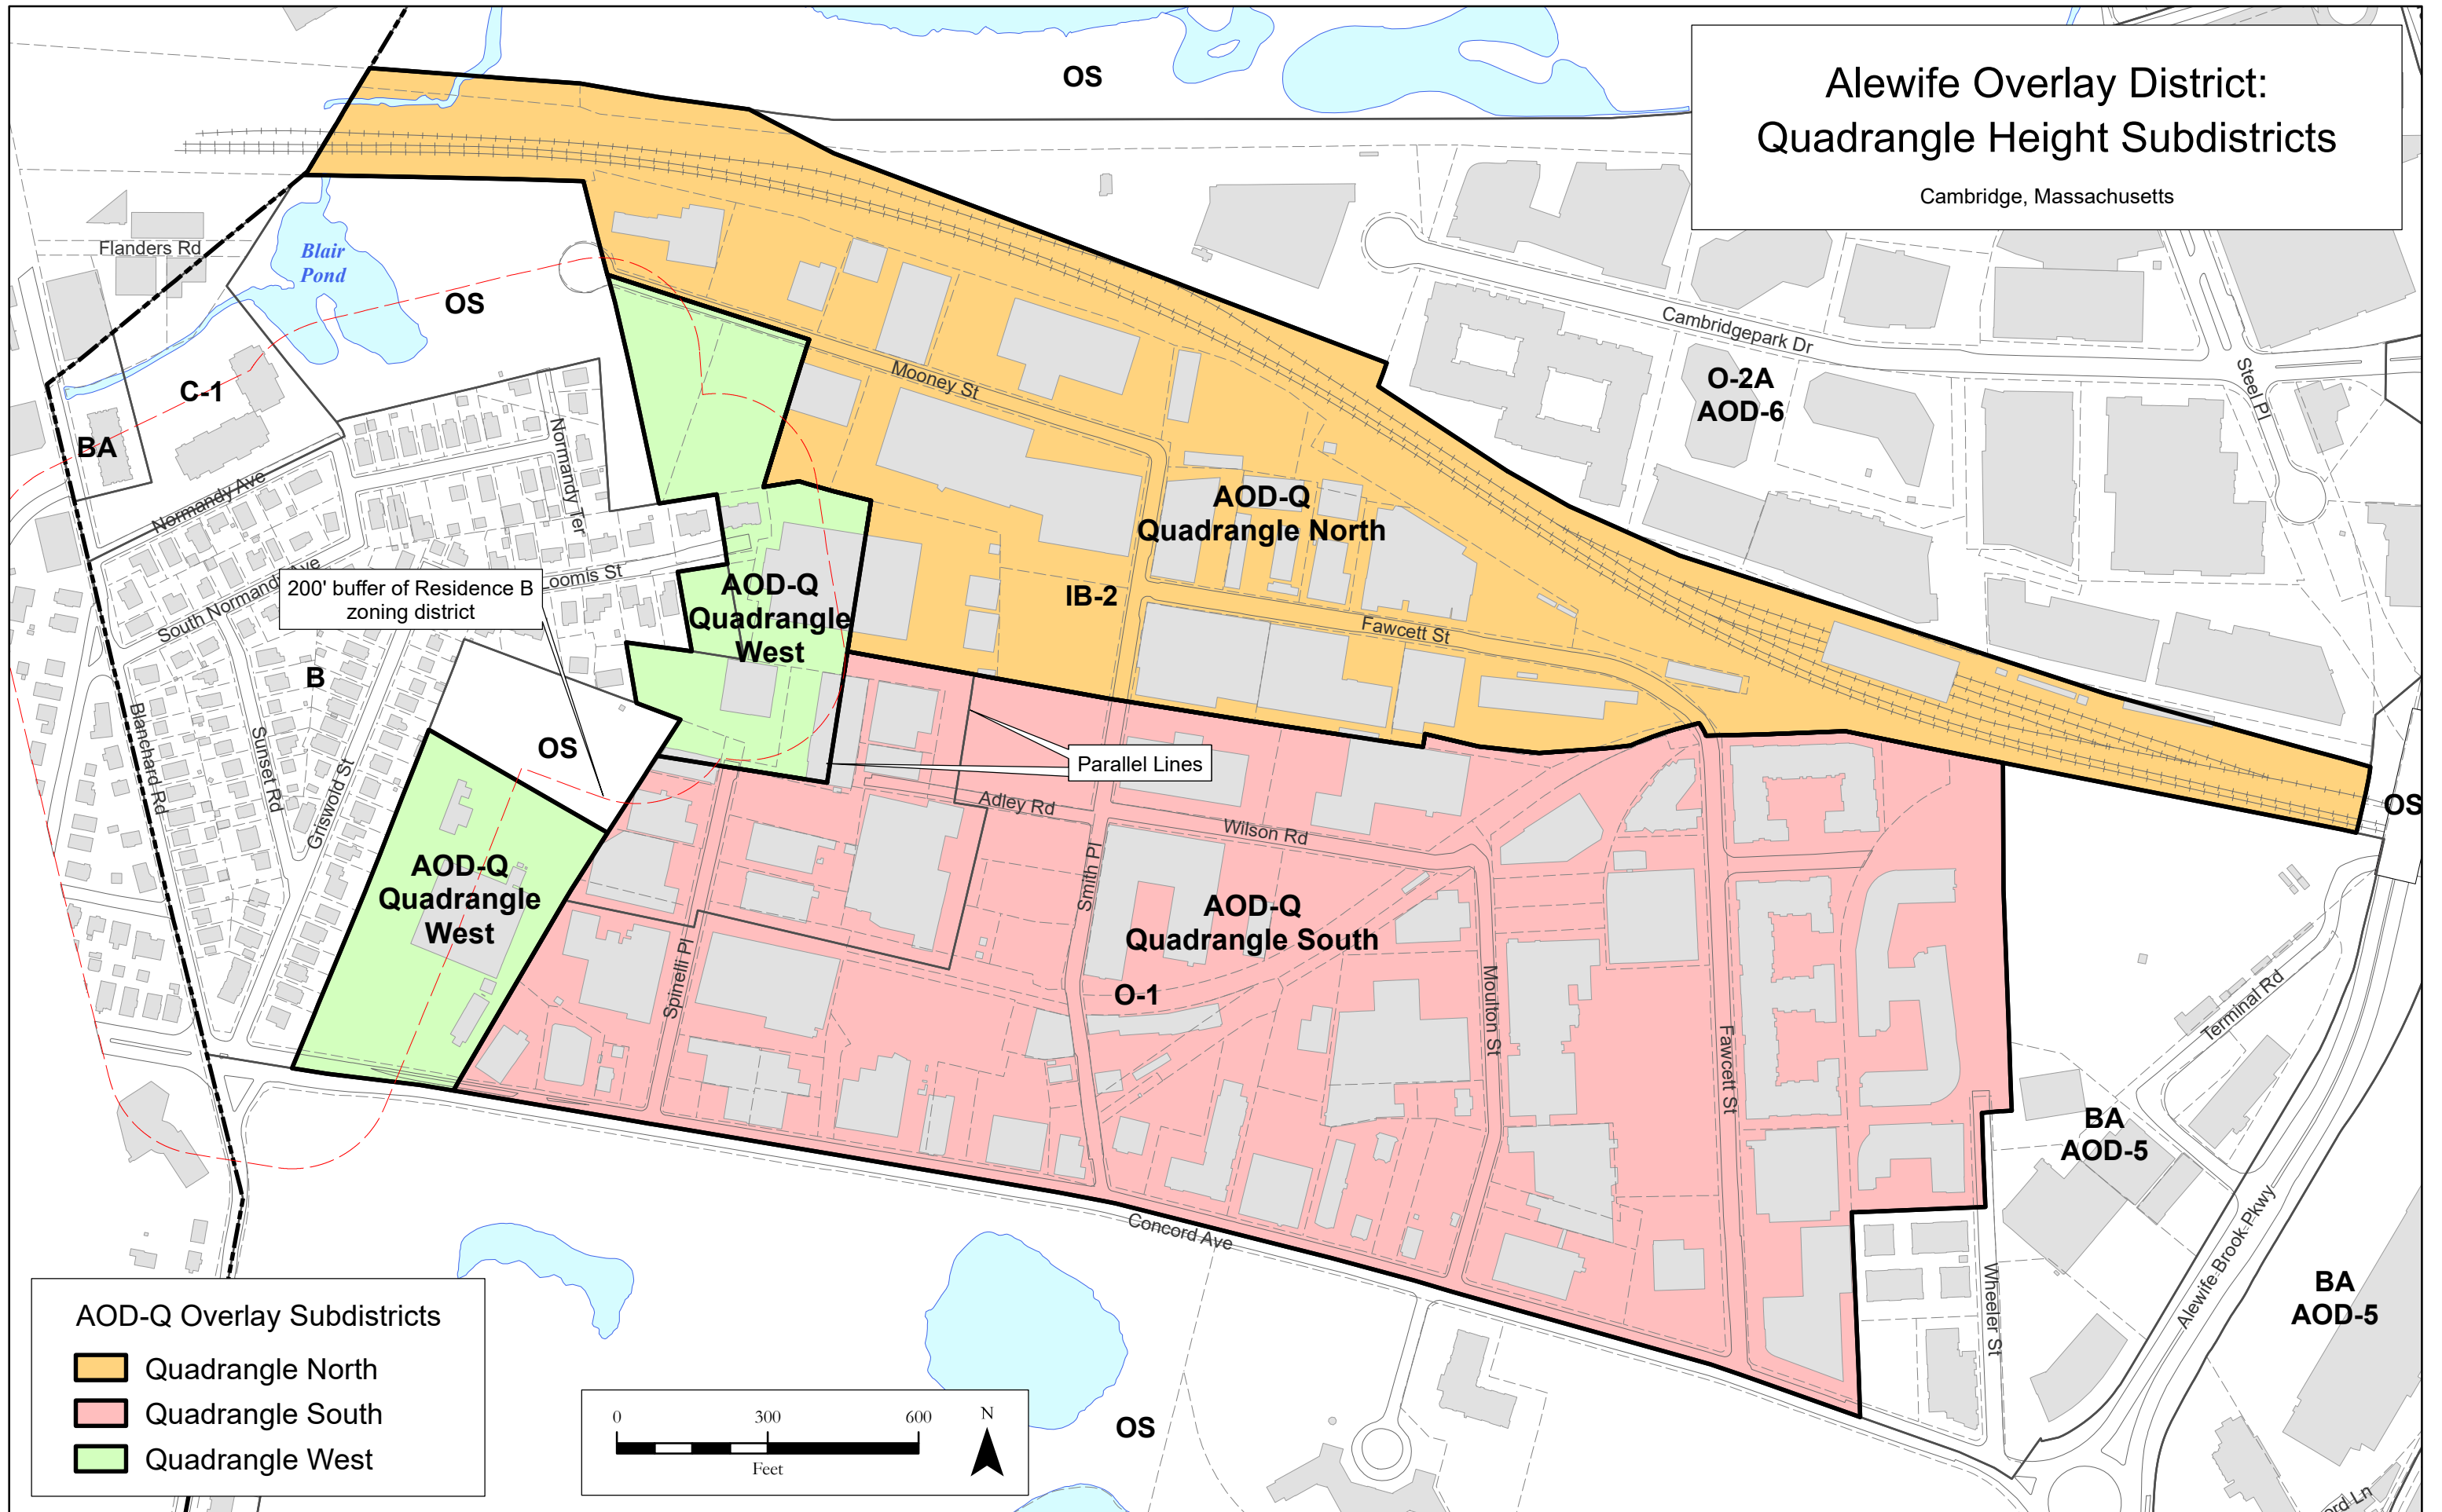

Alewife Overlay District: Quadrangle Height Subdistricts

Cambridge, Massachusetts

AOD-Q Overlay Subdistricts

- Quadrangle North
- Quadrangle South
- Quadrangle West