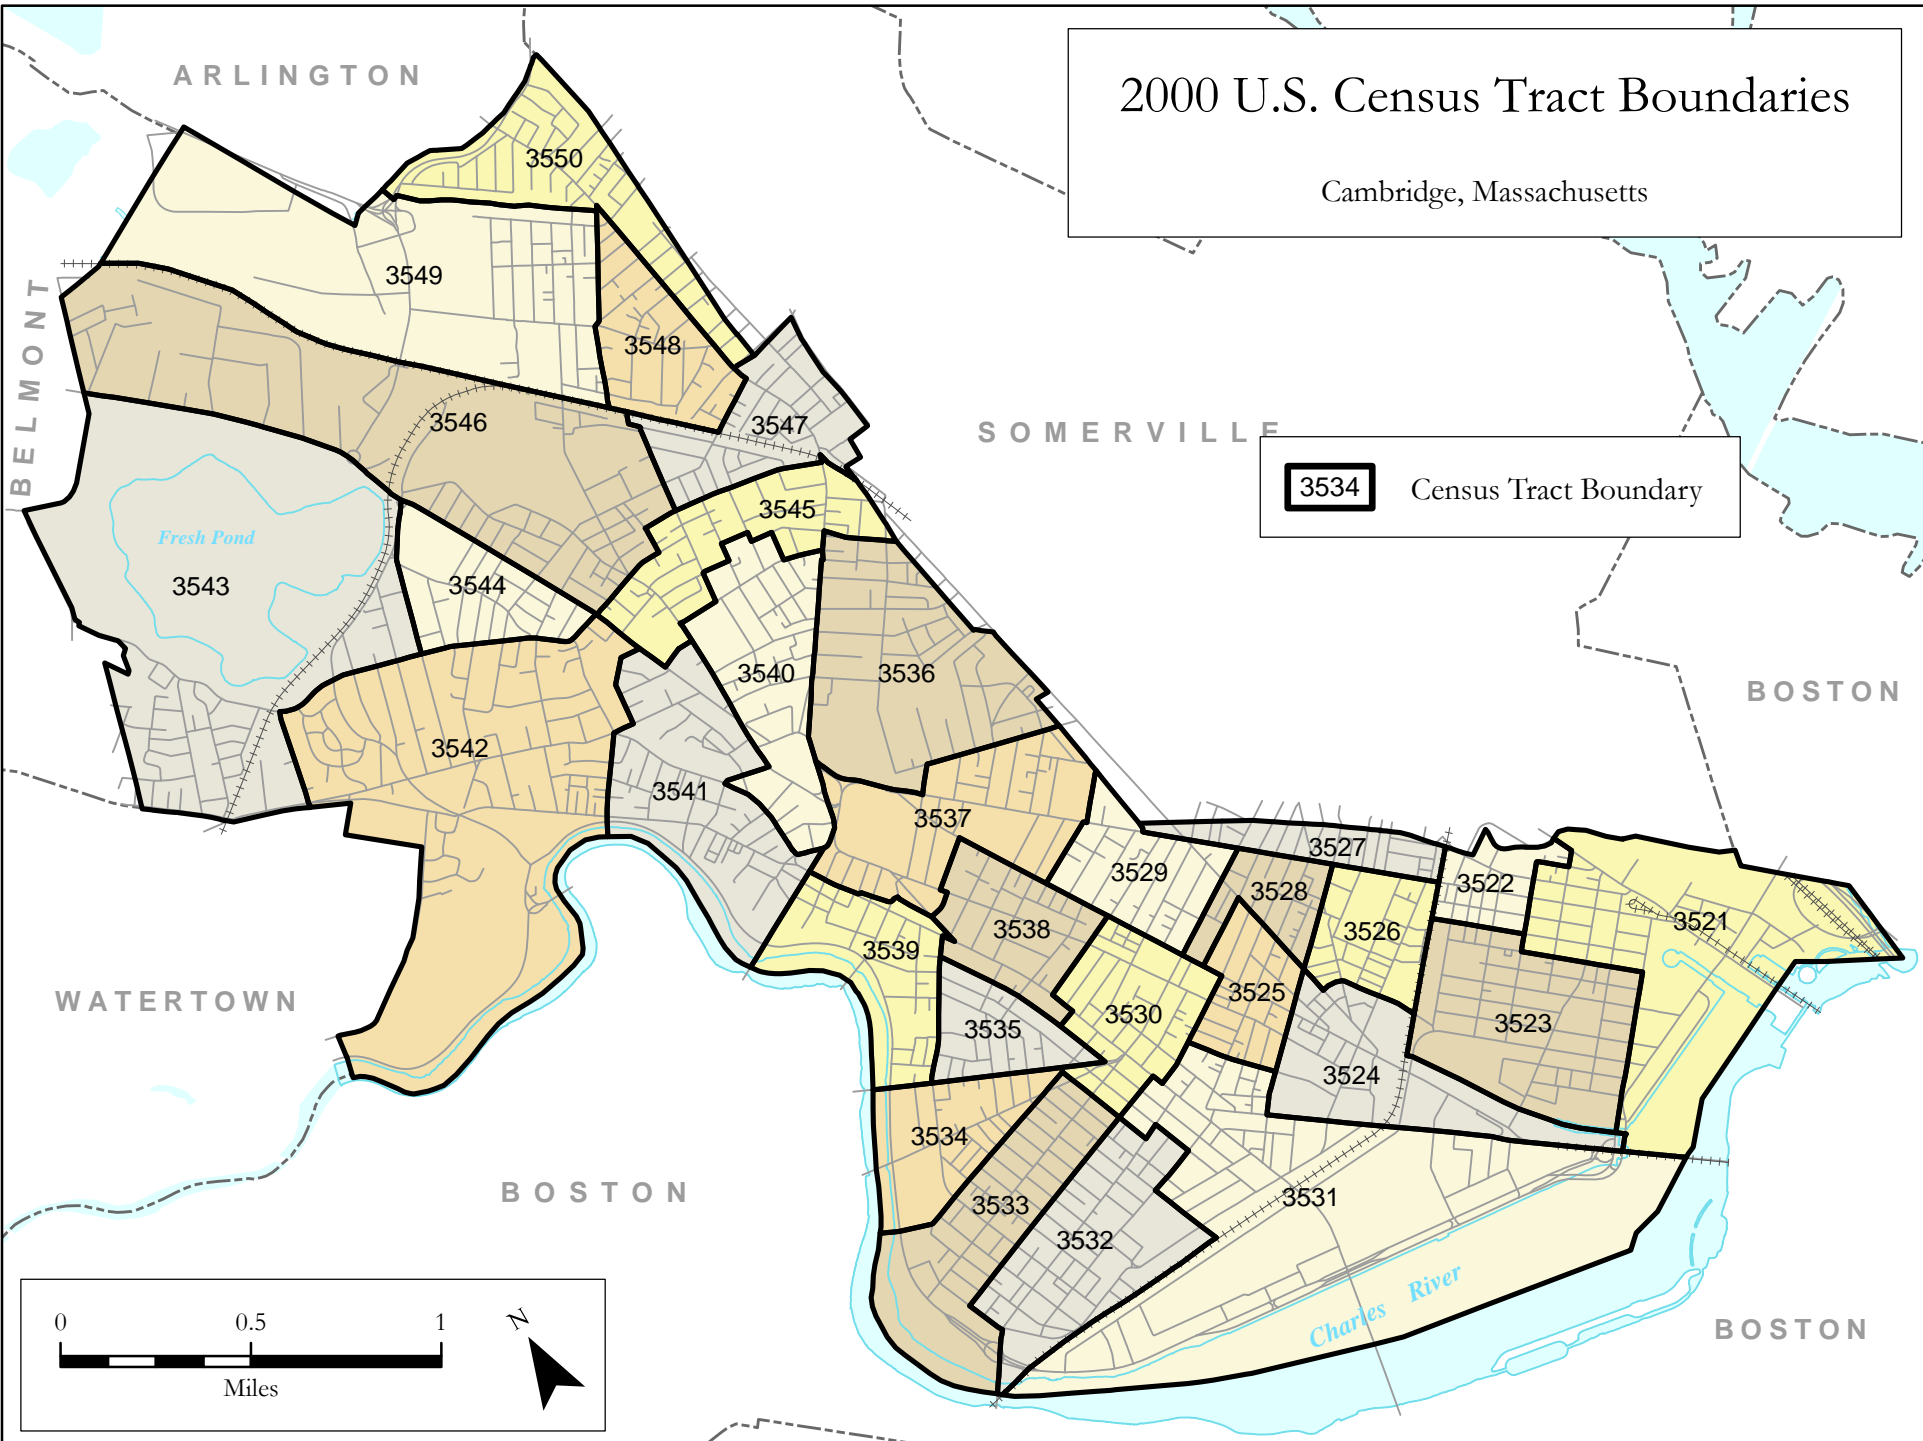

# 2000 U.S. Census Tract Boundaries

Cambridge, Massachusetts

**3534** Census Tract Boundary