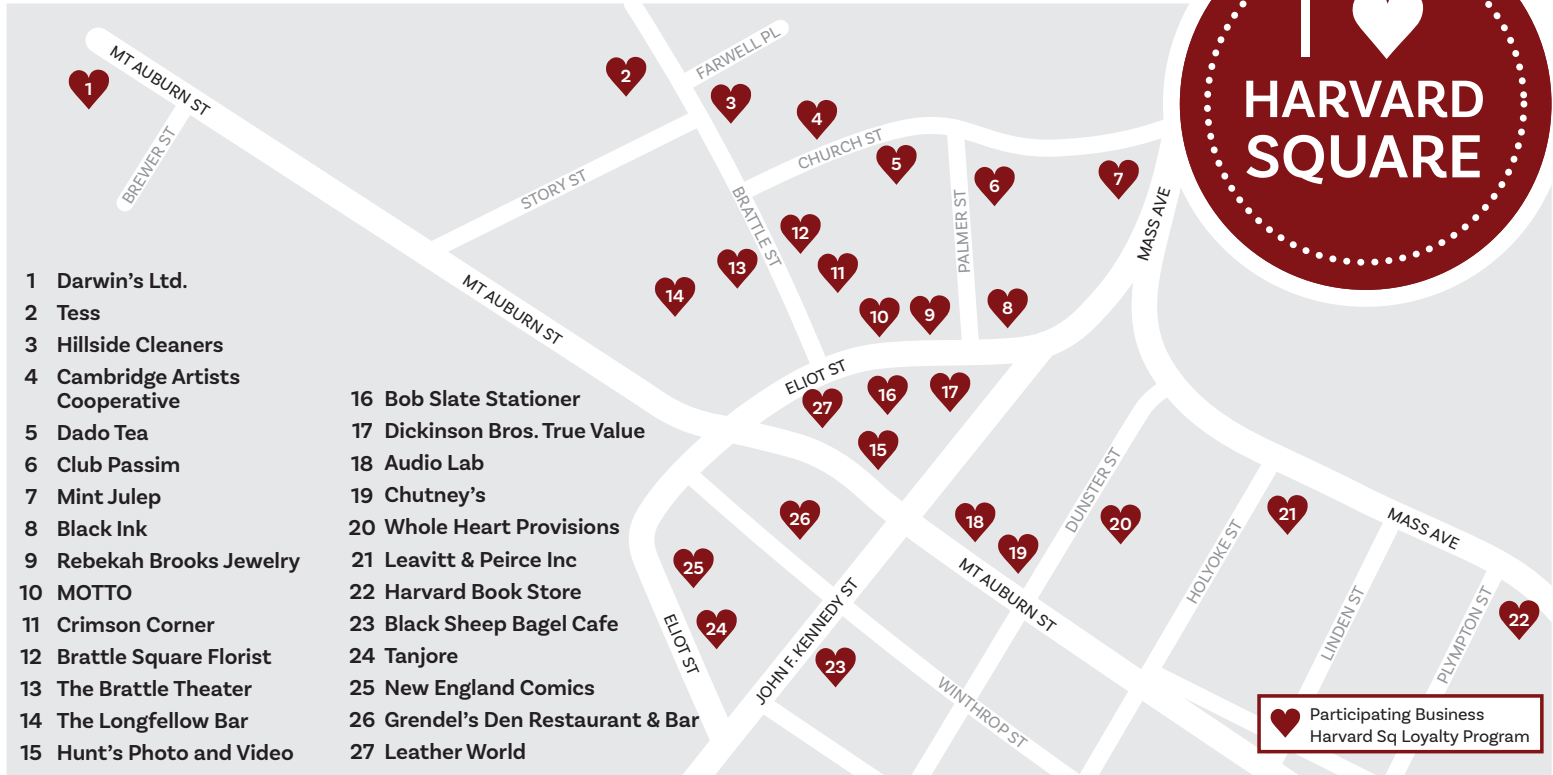

Harvard Square Loyalty Program

Support Local Businesses & Be Entered to Win a \$50 gift card!

To learn more: cambridgema.gov/ShopHarvard