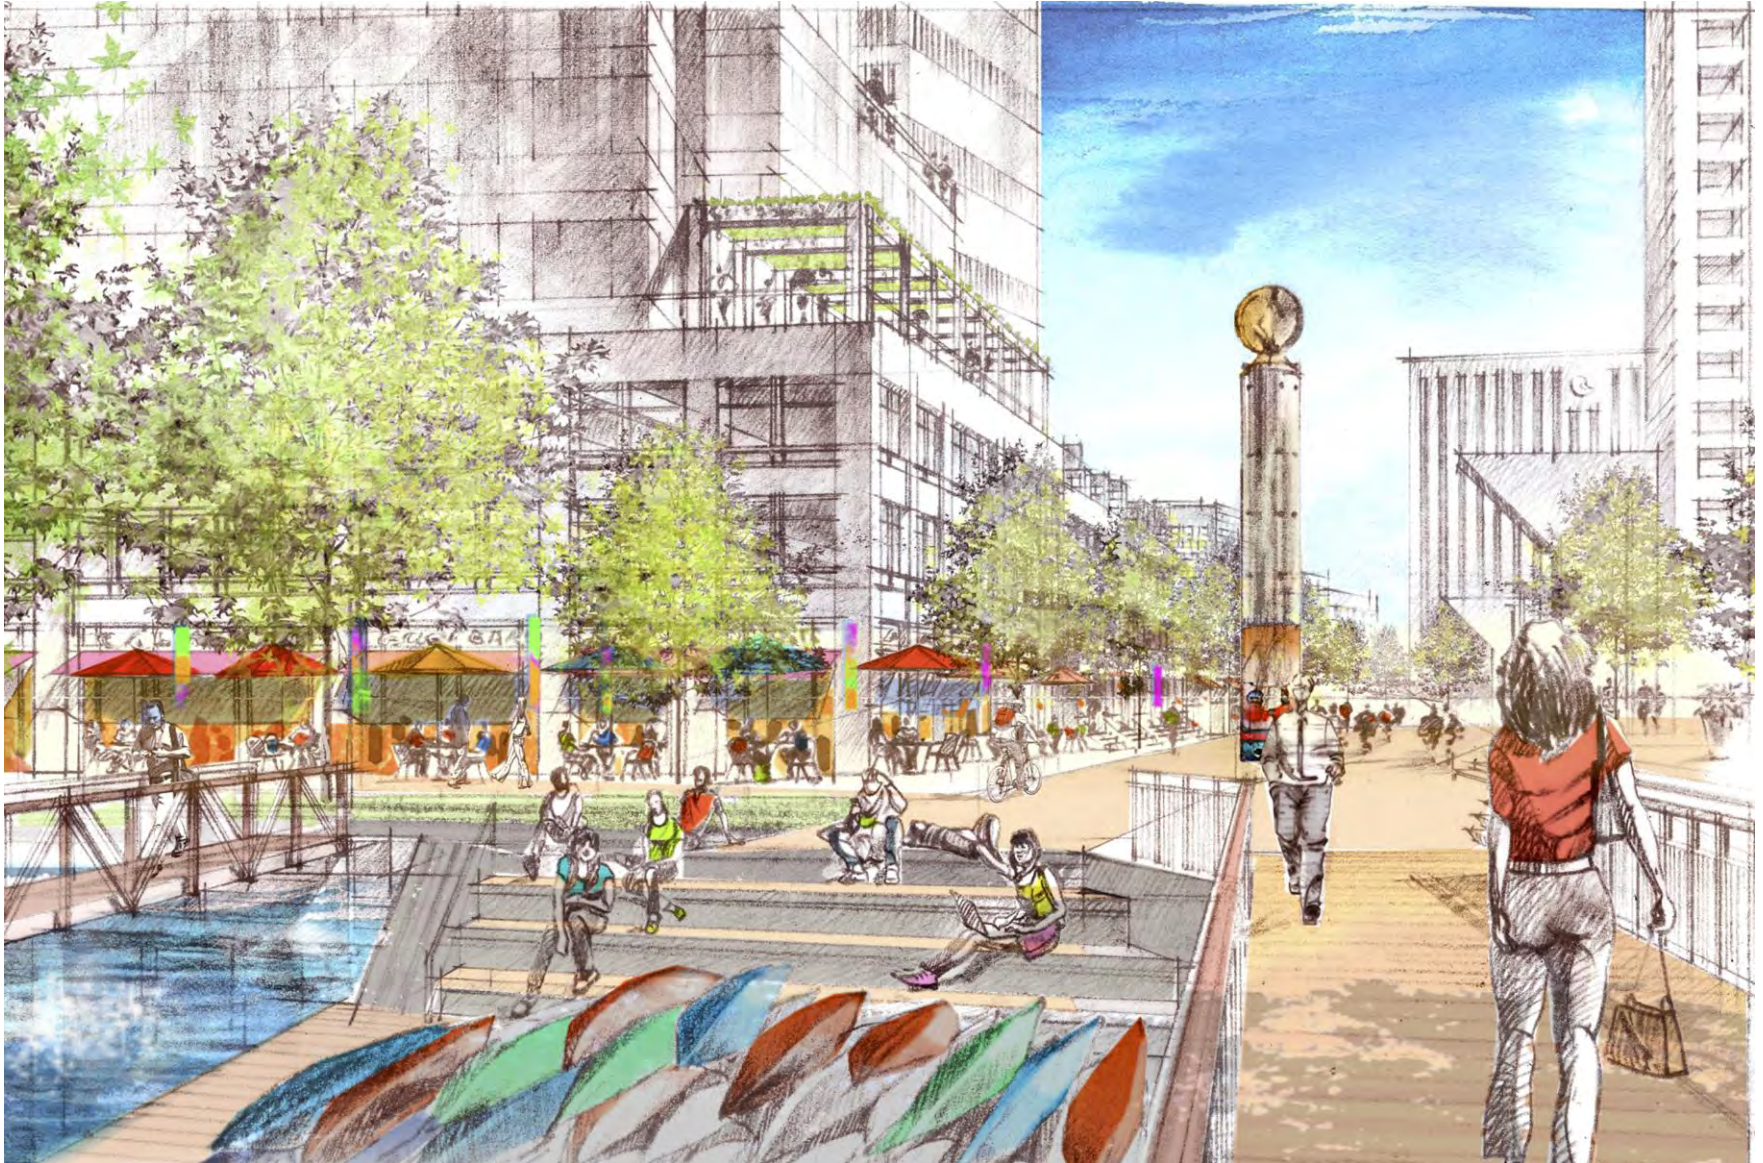

WHAT IS THE VISION ?

FROM “KENDALL SQUARE PLAN” (GOODY CLANCY, 8.7.2012)

1. Shaped around **PEOPLE**...
and **CONNECTED** socially as well as physically
2. Focus **VITALITY** toward the heart of Kendall Square
3. Focus **GROWTH** within a 5-10 minute walk...
and **DENSITY** within a 5-10 minute walk
4. Create a lively **”SQUARE”** for Kendall Square where the community, transit, and MIT come together to animate the square
5. Create two nodal **DESTINATIONS** to animate the square
6. Connect the square to surrounding **NEIGHBORHOODS**

FROM "KENDALL SQUARE PLAN" (CDD, 7.10.2012)

KENDALL SQUARE TOPICS

- Height, Massing / Setbacks

KENDALL SQUARE TOPICS

- Height, Massing / Setbacks
- Mix of Uses
- Housing
- Innovation Space

ENLIVEN BROAD CANAL

VIEW FROM BROAD CANAL

KENDALL SQUARE TOPICS

- Height, Massing / Setbacks
- Mix of Uses
- Housing
- Innovation Space
- Open Space and Retail

ENLIVEN BROAD CANAL

VIEW FROM THIRD STREET

MAKE CONNECTIONS TO THE RIVER

VIEW FROM POINT PARK

CREATE MEANINGFUL OPEN SPACE AND ACCESS TO MIT

VIEW DOWN INFINITE CORRIDOR PARK

KENDALL SQUARE TOPICS

- Height, Massing / Setbacks
- Mix of Uses
- Housing
- Innovation Space
- Open Space and Retail
- Transportation