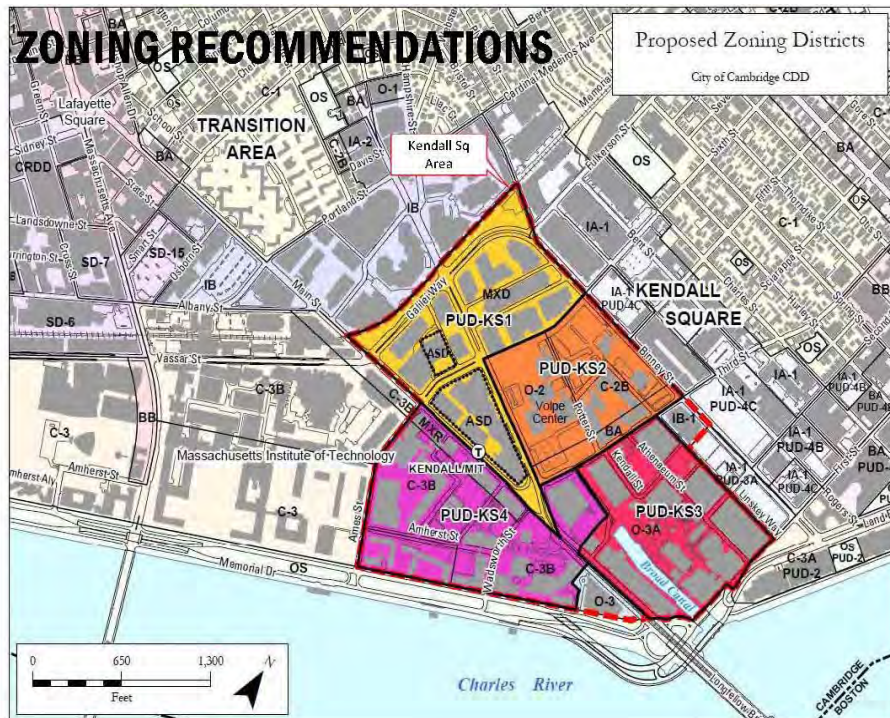

ZONING AND URBAN DESIGN RECOMMENDATIONS

FROM "KENDALL SQUARE PLAN" (CDD, 7.10.2012)