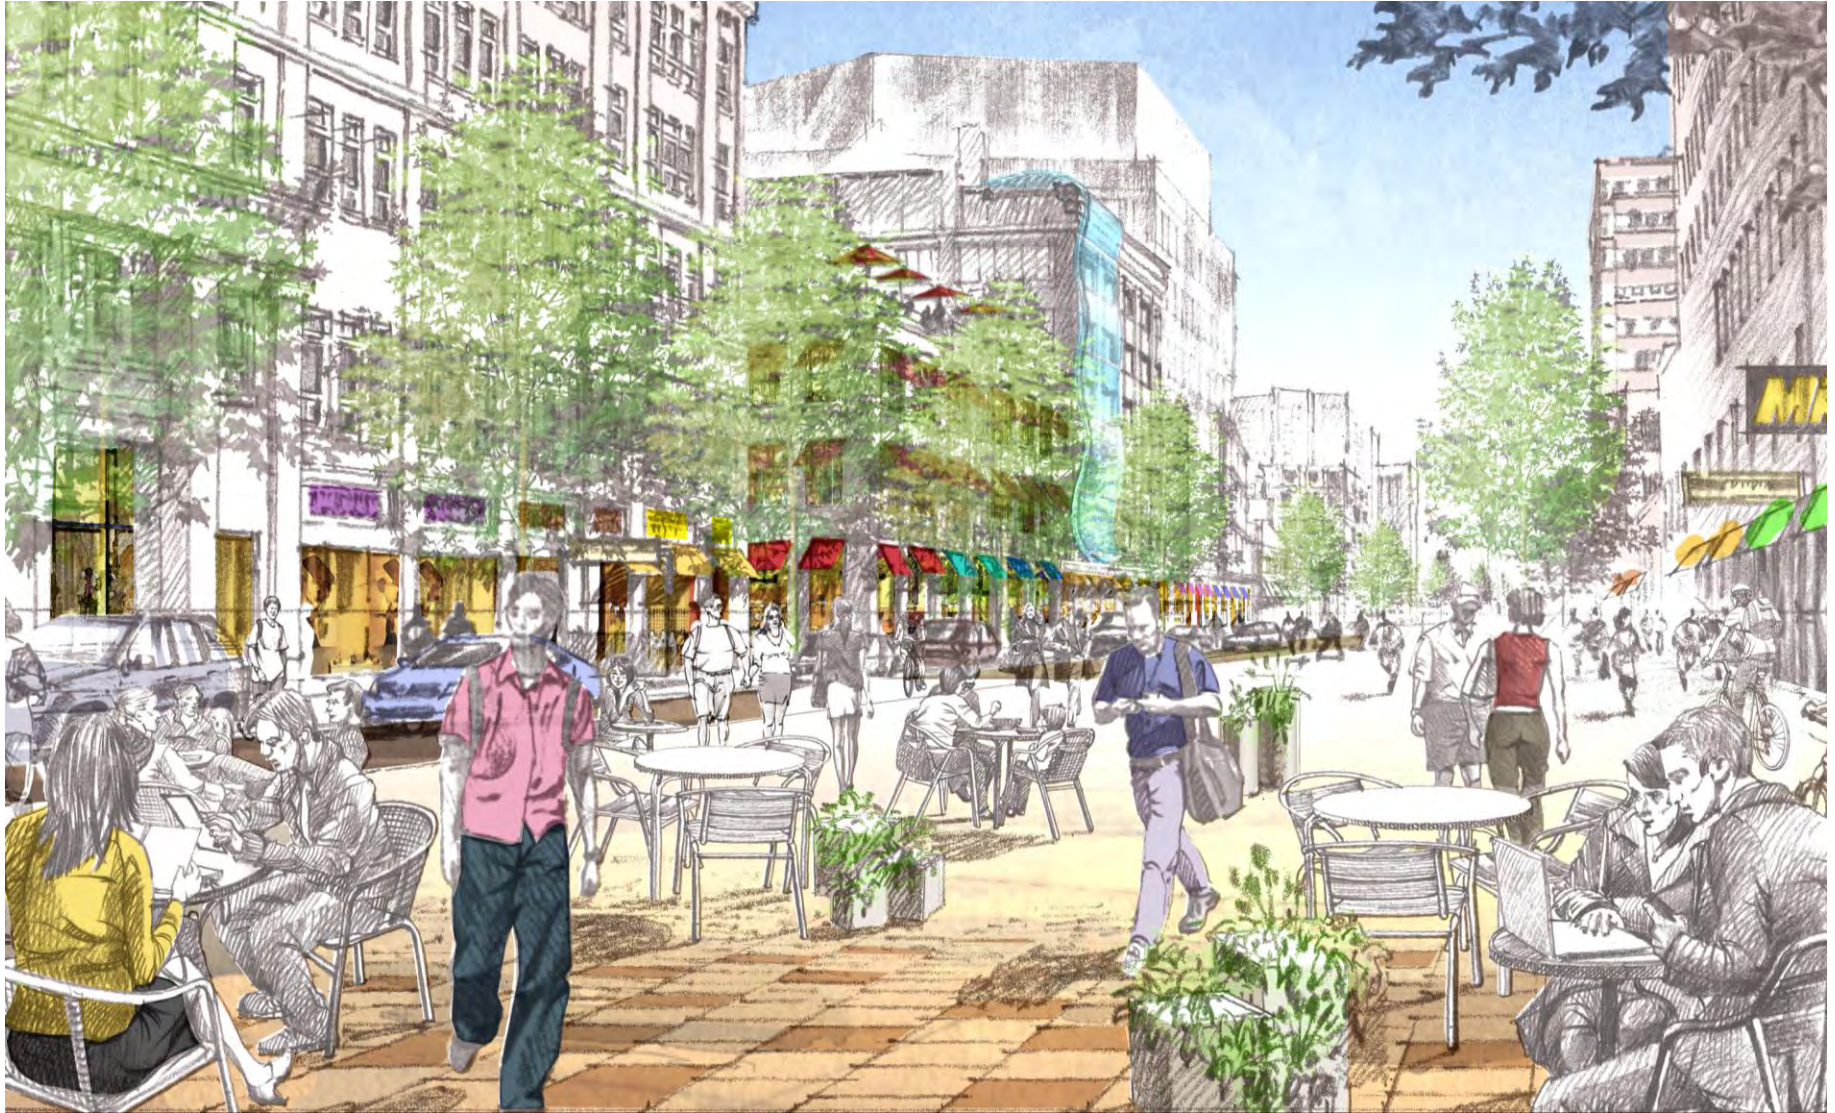

WHAT IS THE VISION ?

FROM “KENDALL SQUARE PLAN” (GOODY CLANCY, 8.7.2012)

1. Shaped around **PEOPLE**...
and **CONNECTED** socially as well as physically
2. Focus **VITALITY** toward the heart of Kendall Square
3. Focus **GROWTH** within a 5-10 minute walk...
and **DENSITY** within a 5-10 minute walk
4. Create a lively **”SQUARE”** for Kendall Square where the community, transit, and MIT come together to animate the square
5. Create two nodal **DESTINATIONS** to animate the square
6. Connect the square to surrounding **NEIGHBORHOODS**

VIEW FROM BROAD CANAL

KENDALL SQUARE TOPICS

- Height, Massing / Setbacks
- Mix of Uses
- Housing
- Innovation Space
- Open Space and Retail

ENLIVEN BROAD CANAL

VIEW FROM THIRD STREET

MAKE CONNECTIONS TO THE RIVER

VIEW FROM POINT PARK

CREATE MEANINGFUL OPEN SPACE AND ACCESS TO MIT

VIEW DOWN INFINITE CORRIDOR PARK

KENDALL SQUARE TOPICS

- Height, Massing / Setbacks
- Mix of Uses
- Housing
- Innovation Space
- Open Space and Retail
- Transportation

FOCUS ACTIVITY ON MAIN STREET

VIEW FROM POINT PARK

REIMAGINING KENDALL SQUARE

PRESENTATION TO THE CAMBRIDGE PLANNING BOARD
9.4.2012