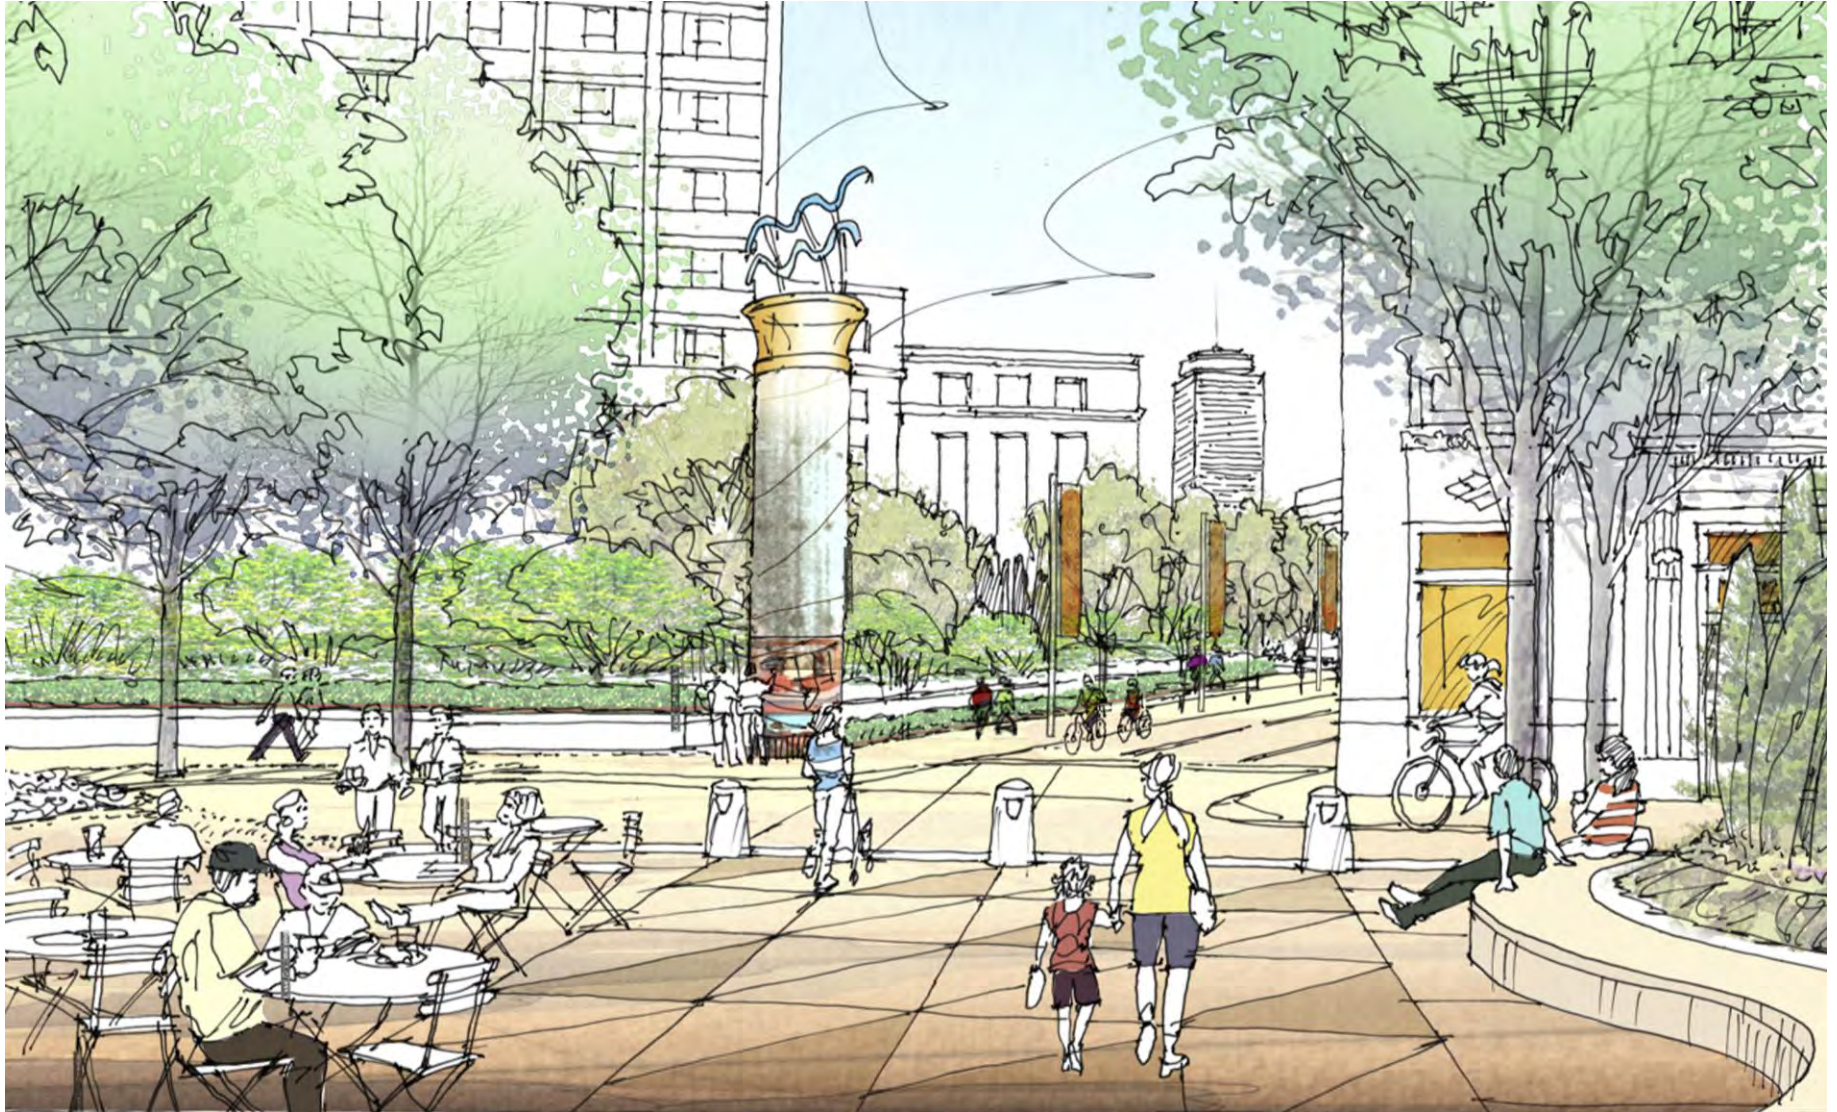

WHAT IS THE VISION ?

FROM “KENDALL SQUARE PLAN” (GOODY CLANCY, 8.7.2012)

1. Shaped around **PEOPLE**...
and **CONNECTED** socially as well as physically
2. Focus **VITALITY** toward the heart of Kendall Square
3. Focus **GROWTH** within a 5-10 minute walk...
and **DENSITY** within a 5-10 minute walk
4. Create a lively **”SQUARE”** for Kendall Square where the community, transit, and MIT come together to animate the square
5. Create two nodal **DESTINATIONS** to animate the square
6. Connect the square to surrounding **NEIGHBORHOODS**

VIEW FROM BROAD CANAL

KENDALL SQUARE TOPICS

- Height, Massing / Setbacks
- Mix of Uses
- Housing
- Innovation Space
- Open Space and Retail

ENLIVEN BROAD CANAL

VIEW FROM THIRD STREET

MAKE CONNECTIONS TO THE RIVER

VIEW FROM POINT PARK

CREATE MEANINGFUL OPEN SPACE AND ACCESS TO MIT

VIEW DOWN INFINITE CORRIDOR PARK

KENDALL SQUARE TOPICS

- Height, Massing / Setbacks
- Mix of Uses
- Housing
- Innovation Space
- Open Space and Retail
- Transportation

FOCUS ACTIVITY ON MAIN STREET

VIEW FROM POINT PARK

REIMAGINING KENDALL SQUARE

PRESENTATION TO THE CAMBRIDGE PLANNING BOARD
9.4.2012