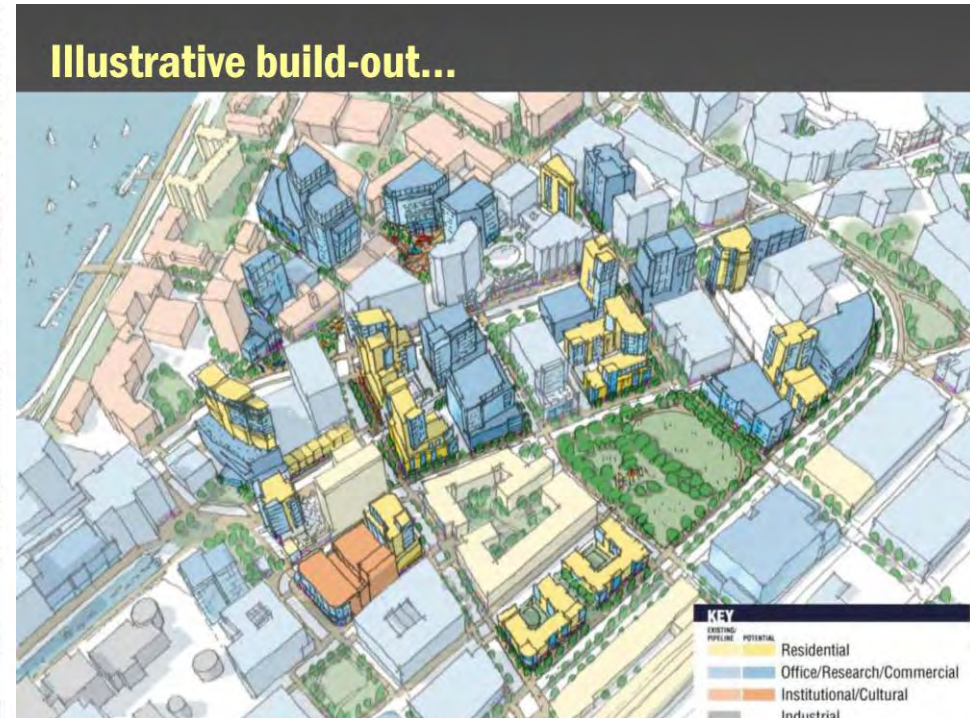

ZONING AND URBAN DESIGN RECOMMENDATIONS

FROM "KENDALL SQUARE PLAN" (CDD, 7.10.2012)