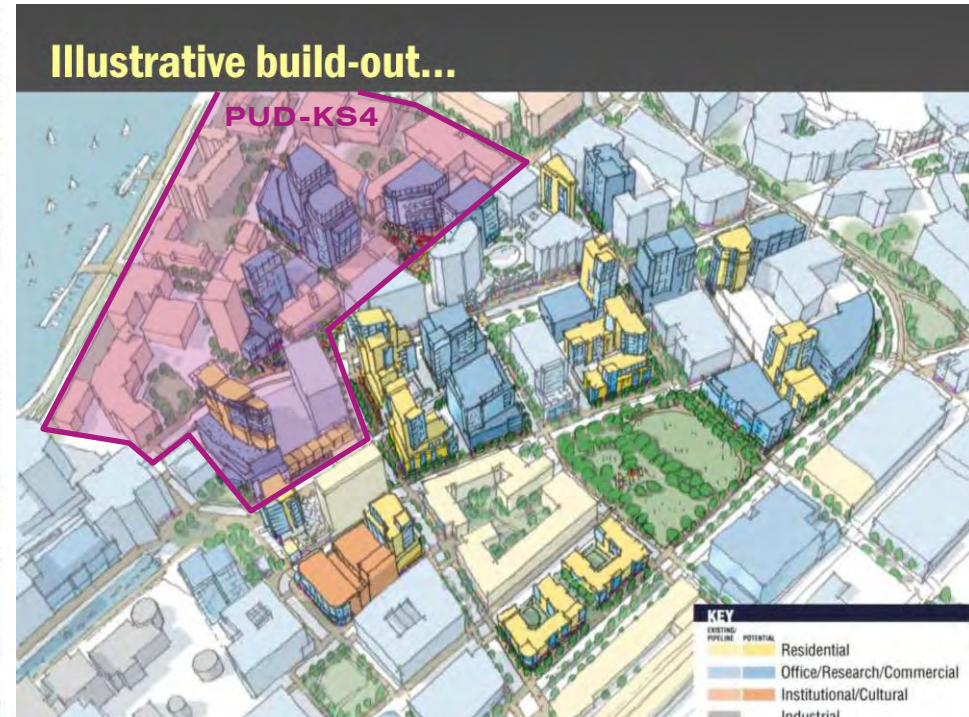

WHAT IS THE VISION ?

FROM “KENDALL SQUARE PLAN” (GOODY CLANCY, 8.7.2012)

1. Shaped around **PEOPLE**...
and **CONNECTED** socially as well as physically
2. Focus **VITALITY** toward the heart of Kendall Square
3. Focus **GROWTH** within a 5-10 minute walk...
and **DENSITY** within a 5-10 minute walk
4. Create a lively **”SQUARE”** for Kendall Square where the community, transit, and MIT come together to animate the square
5. Create two nodal **DESTINATIONS** to animate the square
6. Connect the square to surrounding **NEIGHBORHOODS**

KENDALL SQUARE TOPICS

- Housing
- Open Space
- Height and density
- Academic flexibility

ZONING AND URBAN DESIGN RECOMMENDATIONS

FROM "KENDALL SQUARE PLAN" (CDD, 7.10.2012)

ZONING AND URBAN DESIGN RECOMMENDATIONS

FROM "KENDALL SQUARE PLAN" (CDD, 7.10.2012)

KENDALL SQUARE TOPICS

- Height, Massing / Setbacks

KENDALL SQUARE TOPICS

- Height, Massing / Setbacks
- Mix of Uses
- Housing
- Innovation Space

ENLIVEN BROAD CANAL

VIEW FROM BROAD CANAL

KENDALL SQUARE TOPICS

- Height, Massing / Setbacks
- Mix of Uses
- Housing
- Innovation Space
- Open Space and Retail

ENLIVEN BROAD CANAL

VIEW FROM THIRD STREET

MAKE CONNECTIONS TO THE RIVER