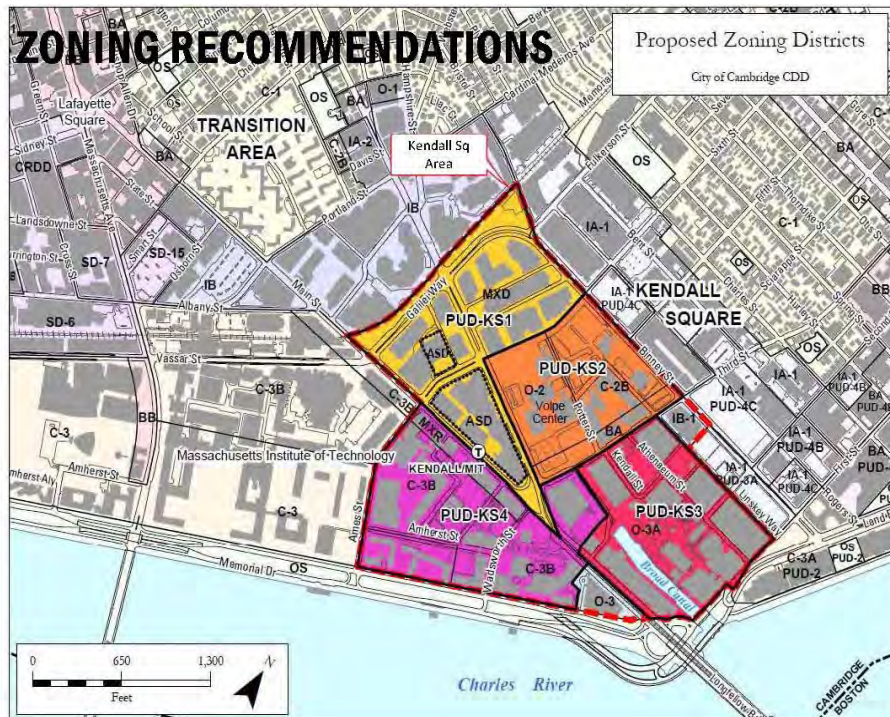

ZONING AND URBAN DESIGN RECOMMENDATIONS

FROM "KENDALL SQUARE PLAN" (CDD, 7.10.2012)