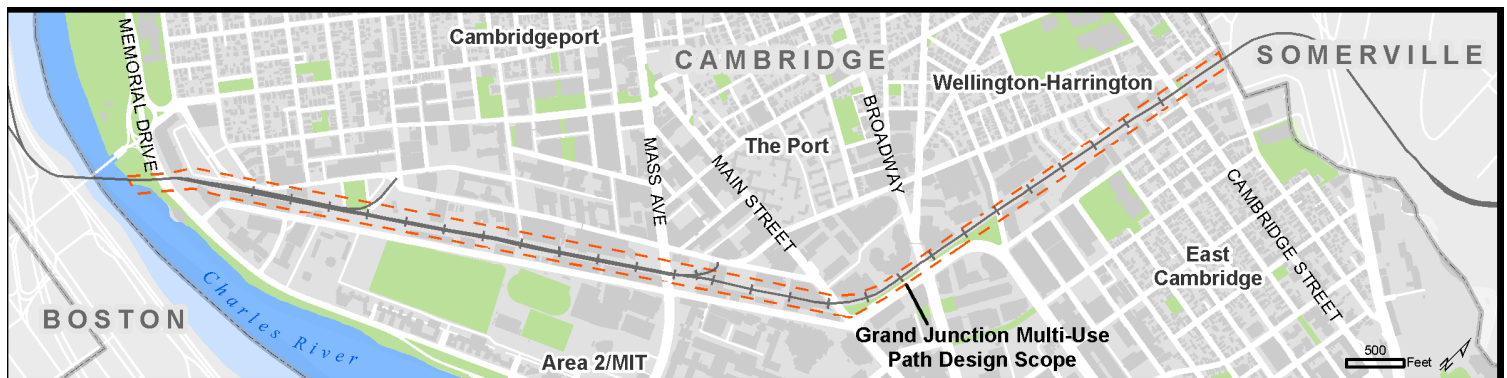

PROJECT MAP

QUESTIONS? CONTACT:

Tegin Teich, Transportation Planner
Cambridge Community Development Department

617.349.4615

TTeich@cambridgema.com