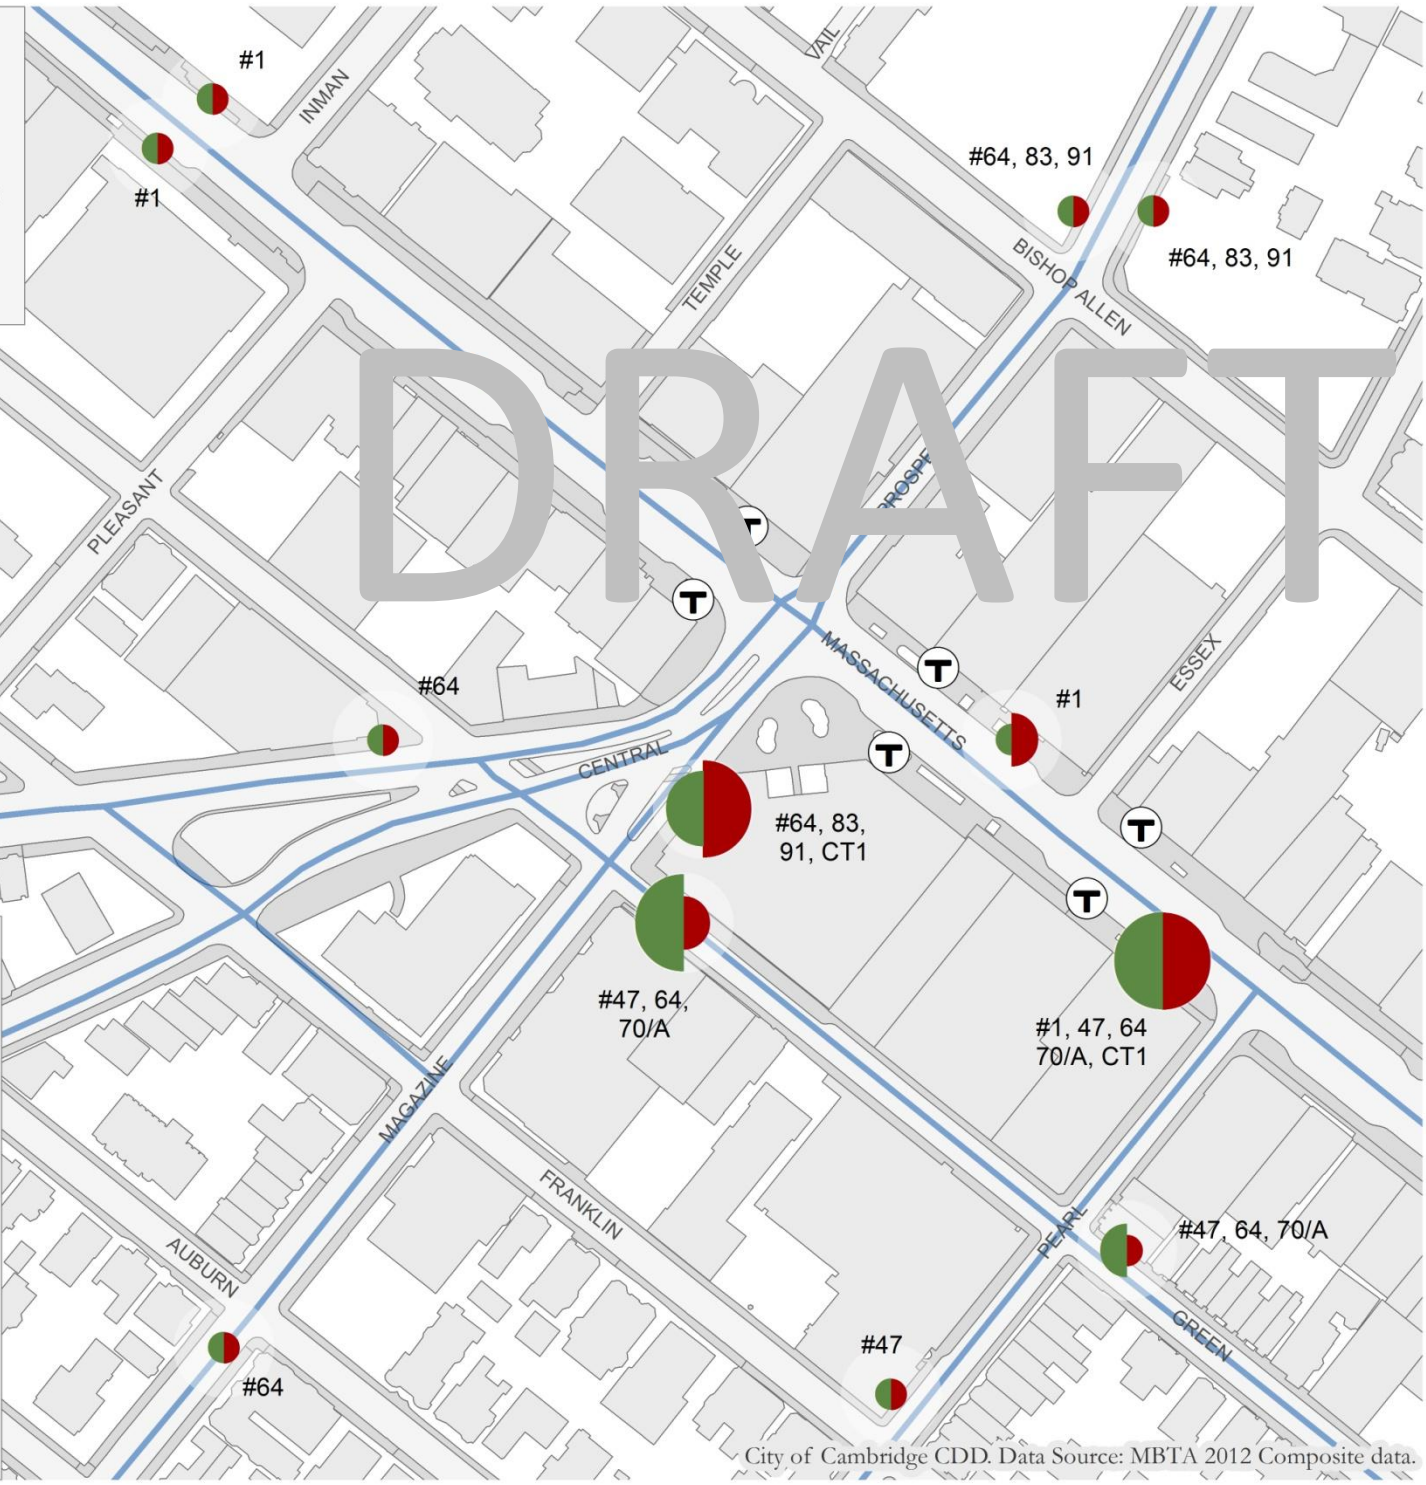

Bus Ridership in Central Square

Cambridge, Massachusetts

August 2014

<http://www.cambridgema.gov/transit>

Total daily entries/boardings:

Red line: 16,500

All MBTA buses: 6,200

Daily weekday ridership

Boardings

Alightings

0 - 500

0 - 500

500 - 1000

500 - 1000

1000 - 1500

1000 - 1500

> 1500

> 1500

DRAFT

City of Cambridge CDD. Data Source: MBTA 2012 Composite data.