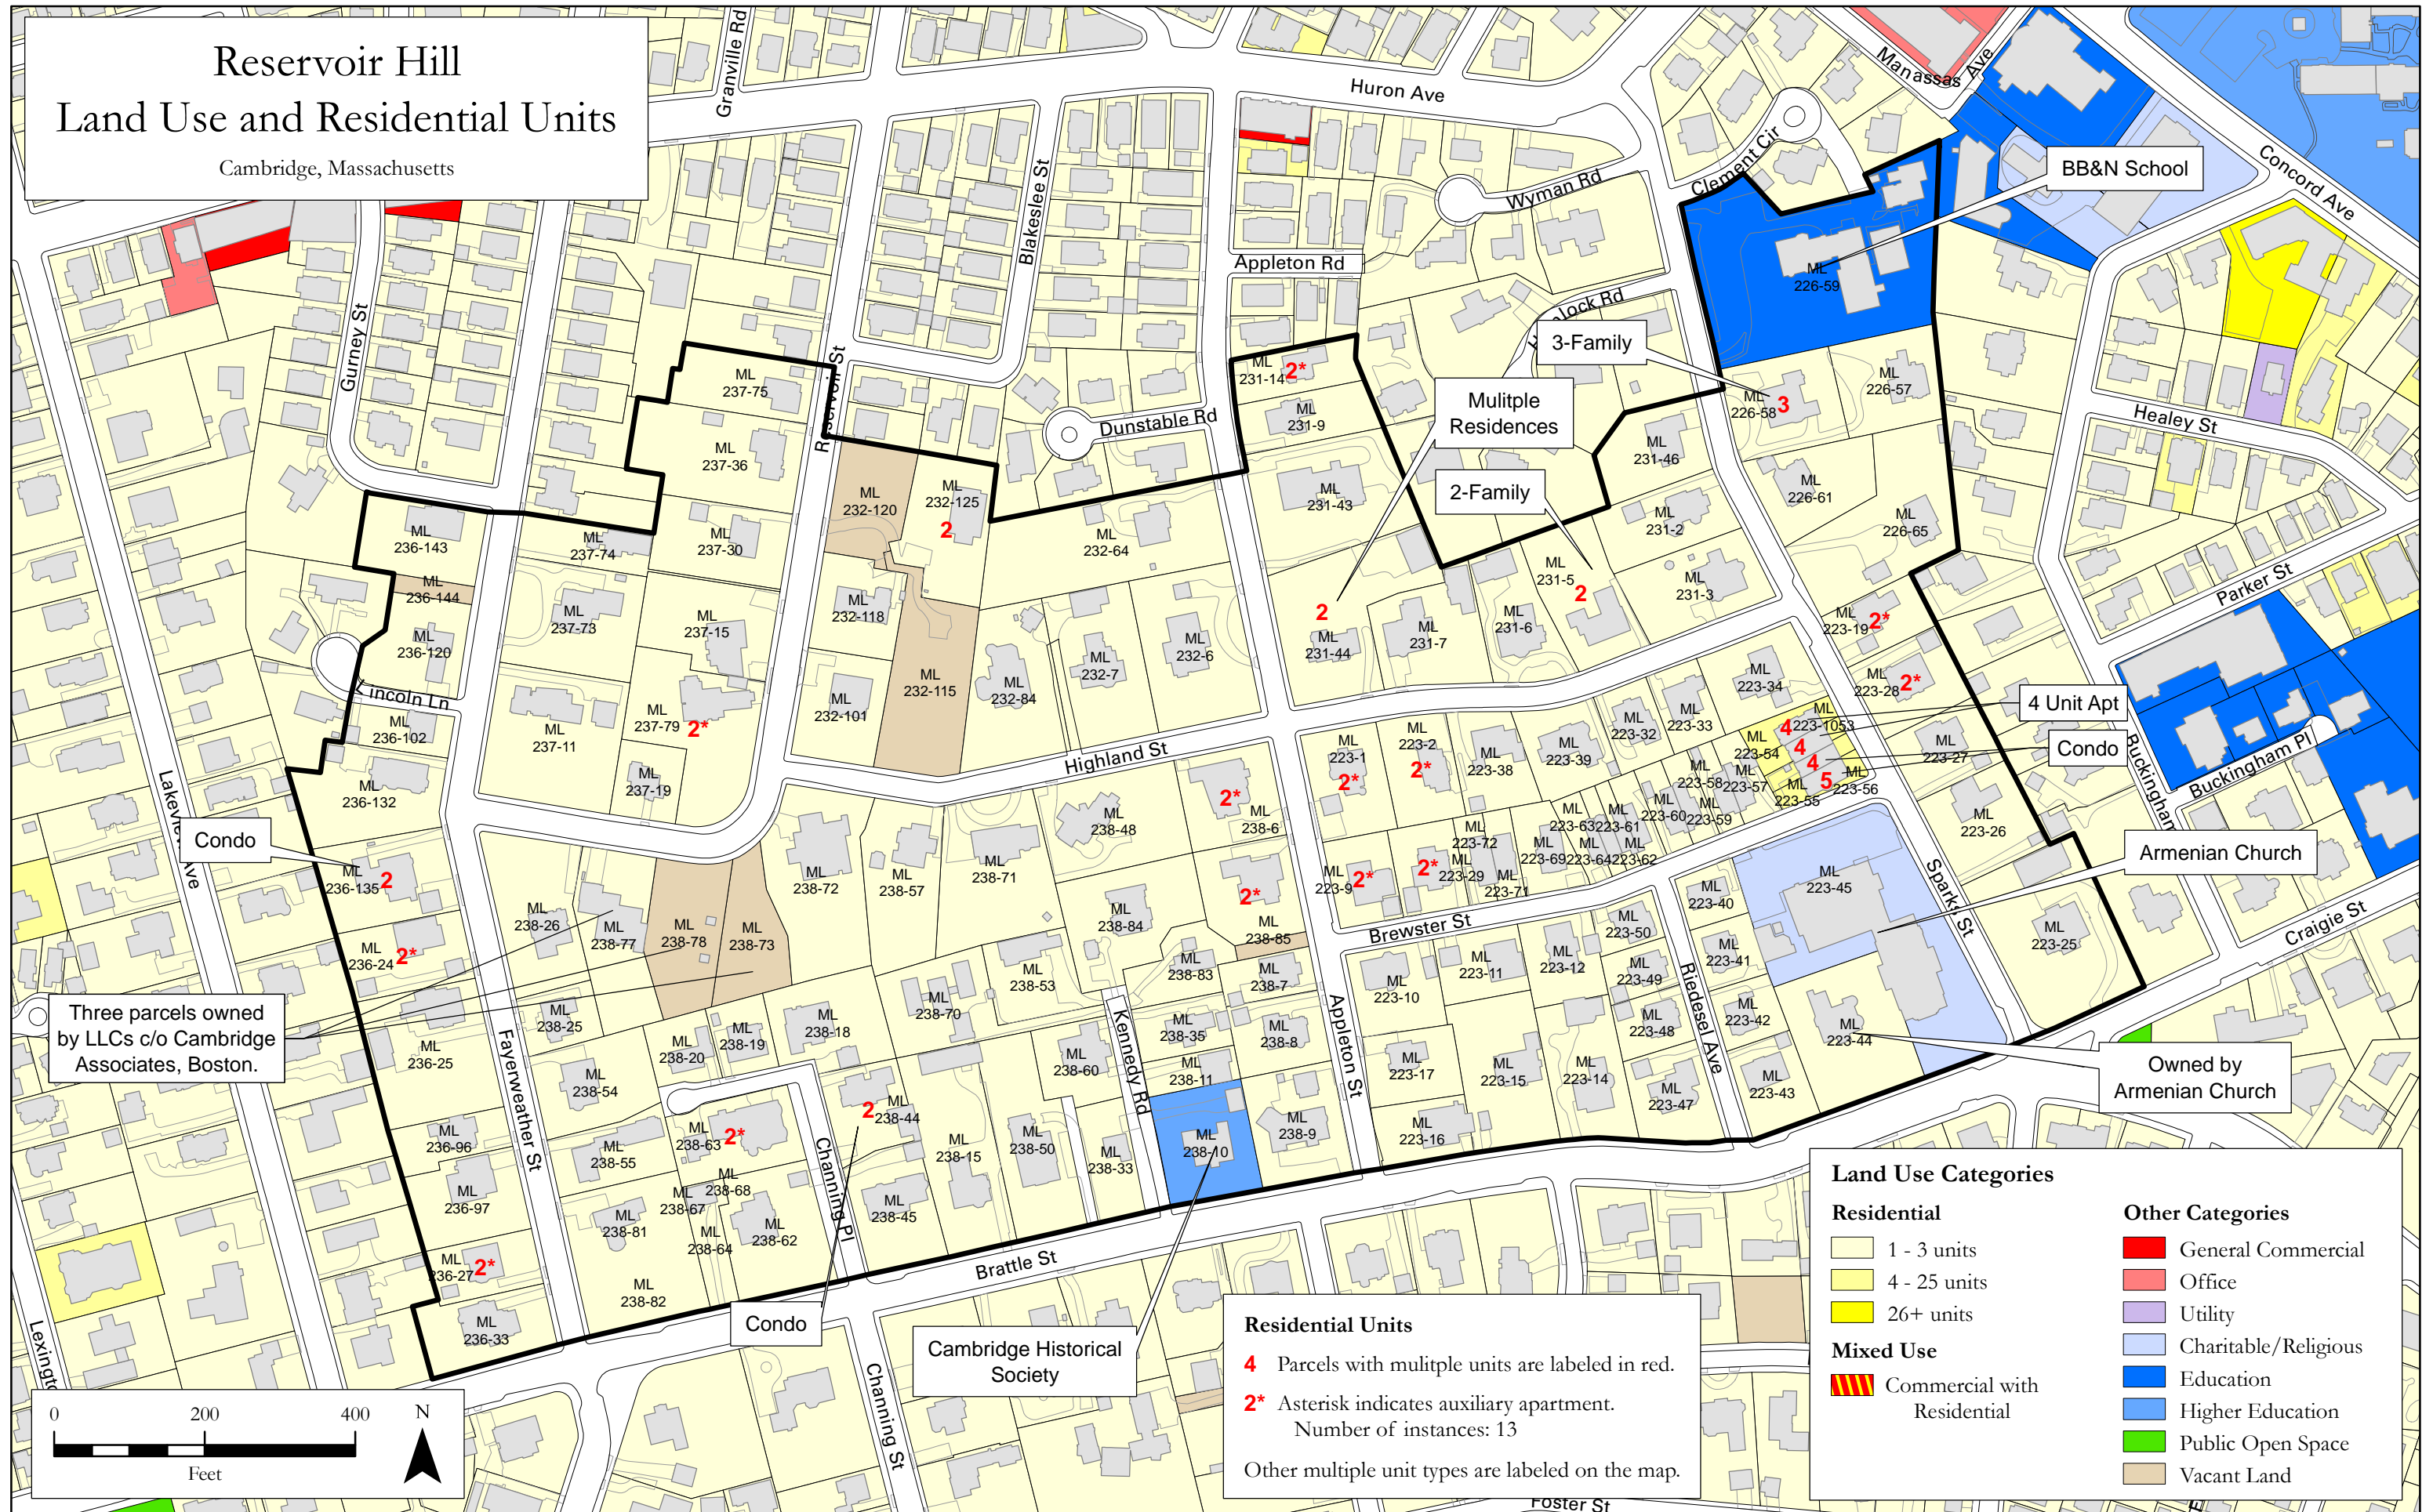

Reservoir Hill Land Use and Residential Units

Cambridge, Massachusetts

Three parcels owned by LLCs c/o Cambridge Associates, Boston.

Residential Units
4 Parcels with multiple units are labeled in red.
2* Asterisk indicates auxiliary apartment.
 Number of instances: 13
 Other multiple unit types are labeled on the map.

Land Use Categories

Residential	Other Categories
 1 - 3 units	 General Commercial
 4 - 25 units	 Office
 26+ units	 Utility
Mixed Use	 Charitable/Religious
 Commercial with Residential	 Education
	 Higher Education
	 Public Open Space
	 Vacant Land