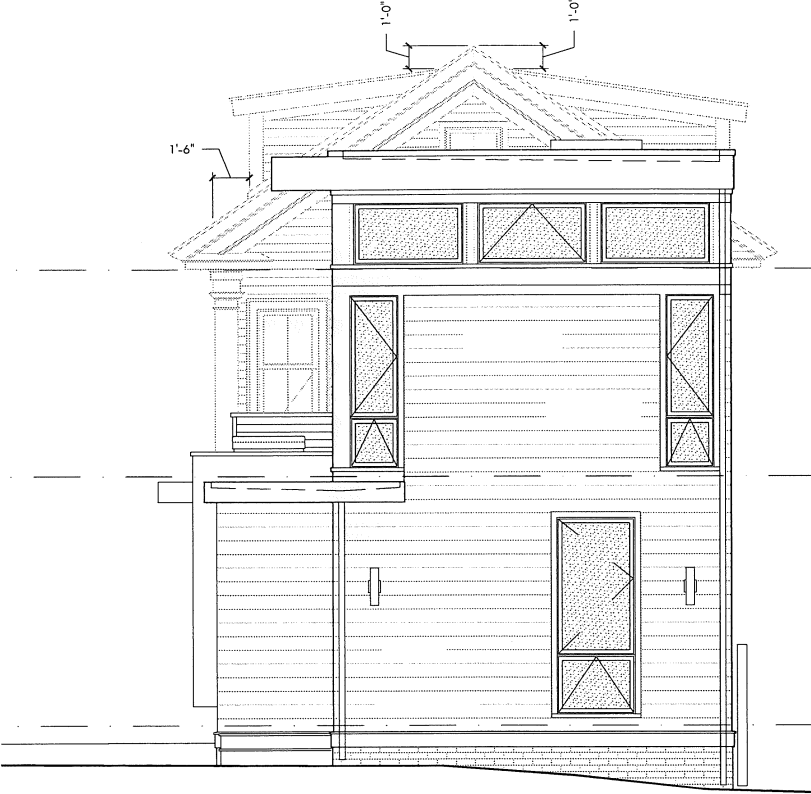

WEST

EAST

Proposed  
for 1/3/19 hearing

December 21st 2018

SOUTH

**FOLEY FIORE ARCHITECTURE**  
316 Cambridge Street Cambridge MA 02141 617.547.8002

120 MAGAZINE STREET

*Proposed Exterior Elev. 1/8" = 1'-0"*

December 21st 2018

NORTH

**FOLEY FIORE ARCHITECTURE**  
316 Cambridge Street Cambridge MA 02141 617.547.8002

120 MAGAZINE STREET

*Proposed Exterior Elev.  $\frac{1}{8}'' = 1'-0''$*