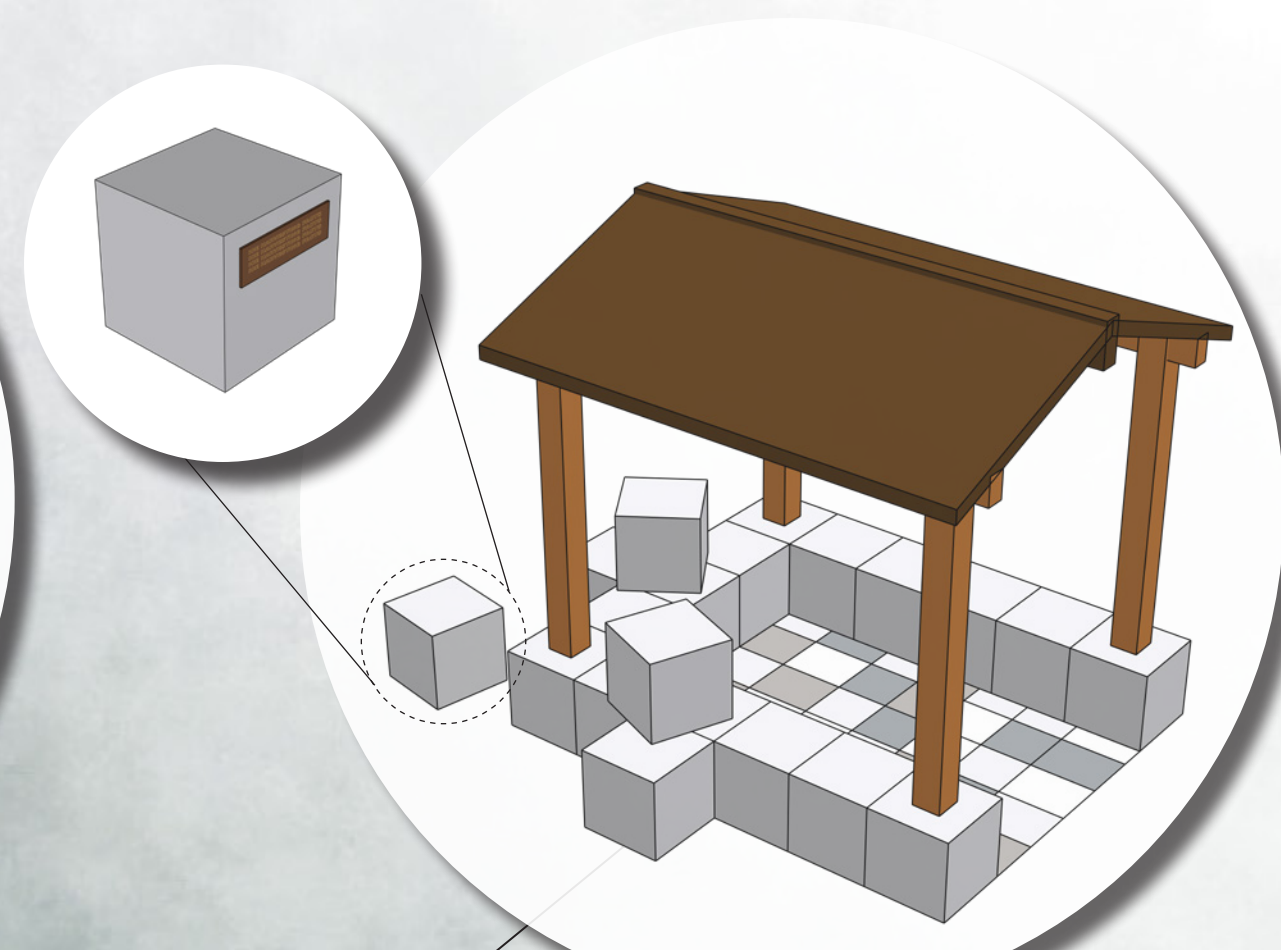

WAVE CURB

SPRAY PAD

RUNNEL

SHADE STRUCTURE

5-12 PLAY STRUCTURE

POROUS PAVING

PLAY SURFACING

SWINGS

2-5 PLAY STRUCTURE

Glacken Field- *Playground Plan*

February 13, 2020