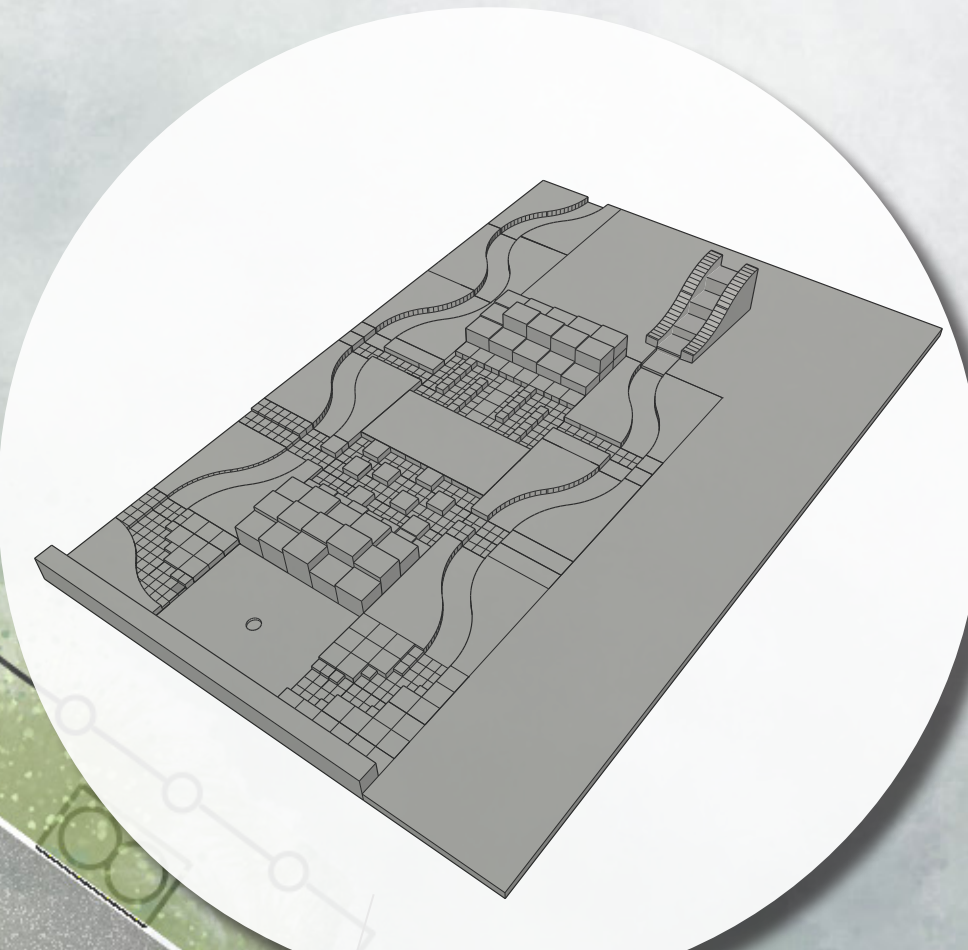

WAVE CURB

SPRAY PAD

RUNNEL

SHADE STRUCTURE

5-12 PLAY STRUCTURE

POROUS PAVING

PLAY SURFACING

SWINGS

2-5 PLAY STRUCTURE

Glacken Field- *Playground Plan*

February 13, 2020