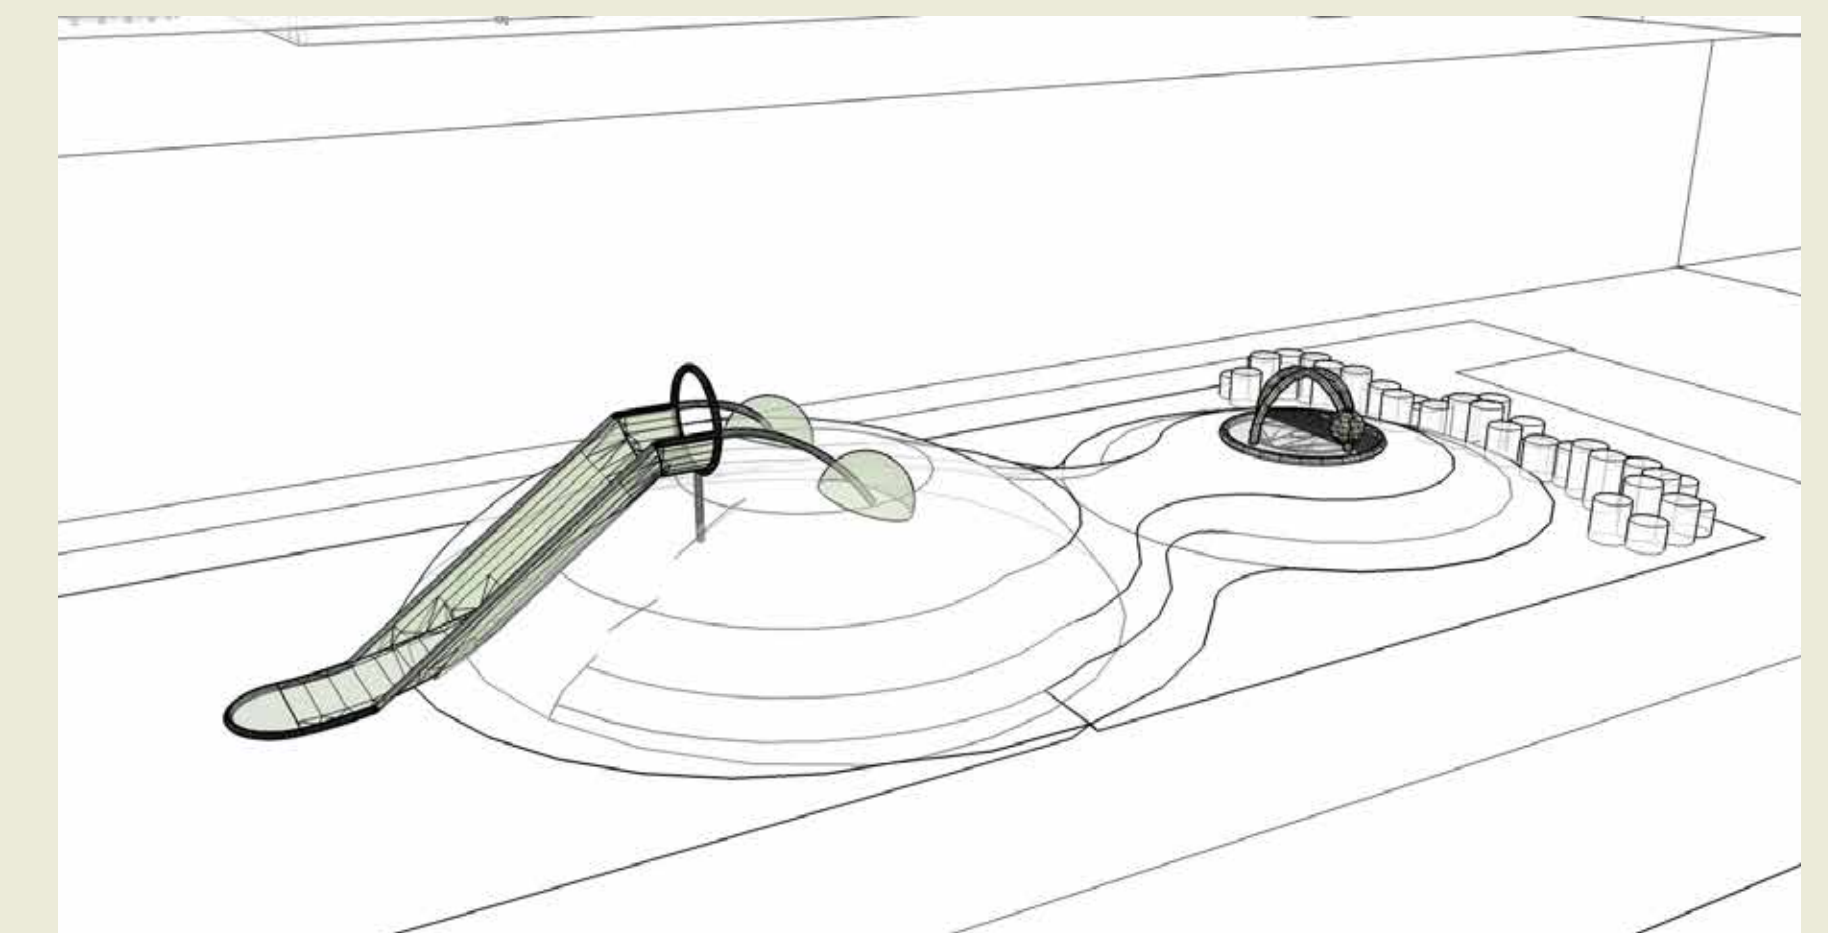

# HAGGERTY SCHOOL PLAYGROUND - PRE-SCHOOL PLAYSPACE (Lawn St. Side)

CITY OF CAMBRIDGE

COMMUNITY DEVELOPMENT DEPARTMENT

2014

▲ RUBBERIZED MOUNDS/SLOPED/HILLS FOR PLAY

▲ MOVEMENT/CAROUSEL

▲ STORAGE SHEDS FOR LOOSE PARTS

▲ PLAY HOUSE

▲ LOOSE PARTS

▲ SLIDE INTERGRATED INTO HILL

▲ CLIMBING LOGS (RUBBER)/HILLS