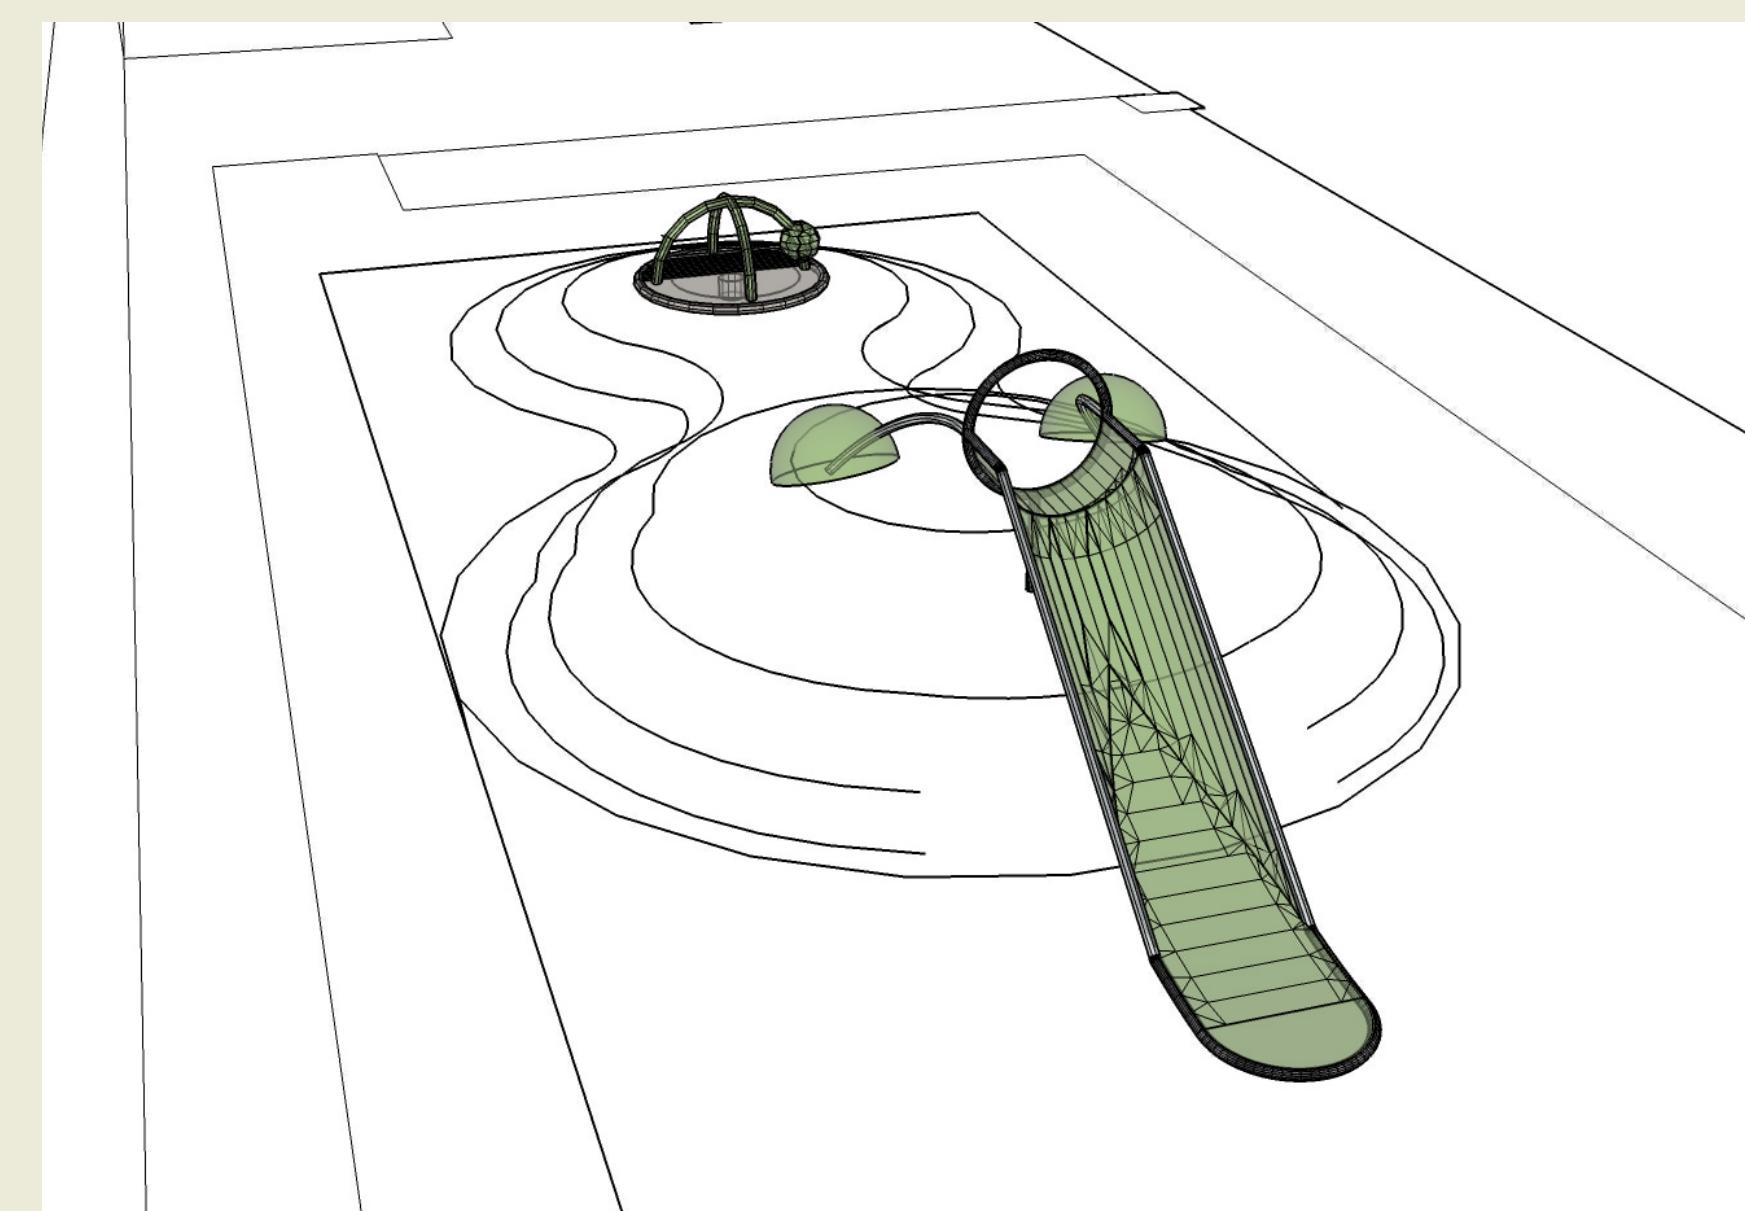

# HAGGERTY SCHOOL PLAYGROUND - PRE-SCHOOL PLAYSPACE (Lawn St. Side)

CITY OF CAMBRIDGE

COMMUNITY DEVELOPMENT DEPARTMENT

2014

▲ RUBBERIZED MOUNDS/SLOPED/HILLS FOR PLAY

▲ MOVEMENT/CAROUSEL

▲ STORAGE SHEDS FOR LOOSE PARTS

▲ PLAY HOUSE

▲ LOOSE PARTS

▲ SLIDE INTERGRATED INTO HILL

▲ CLIMBING LOGS (RUBBER)/HILLS