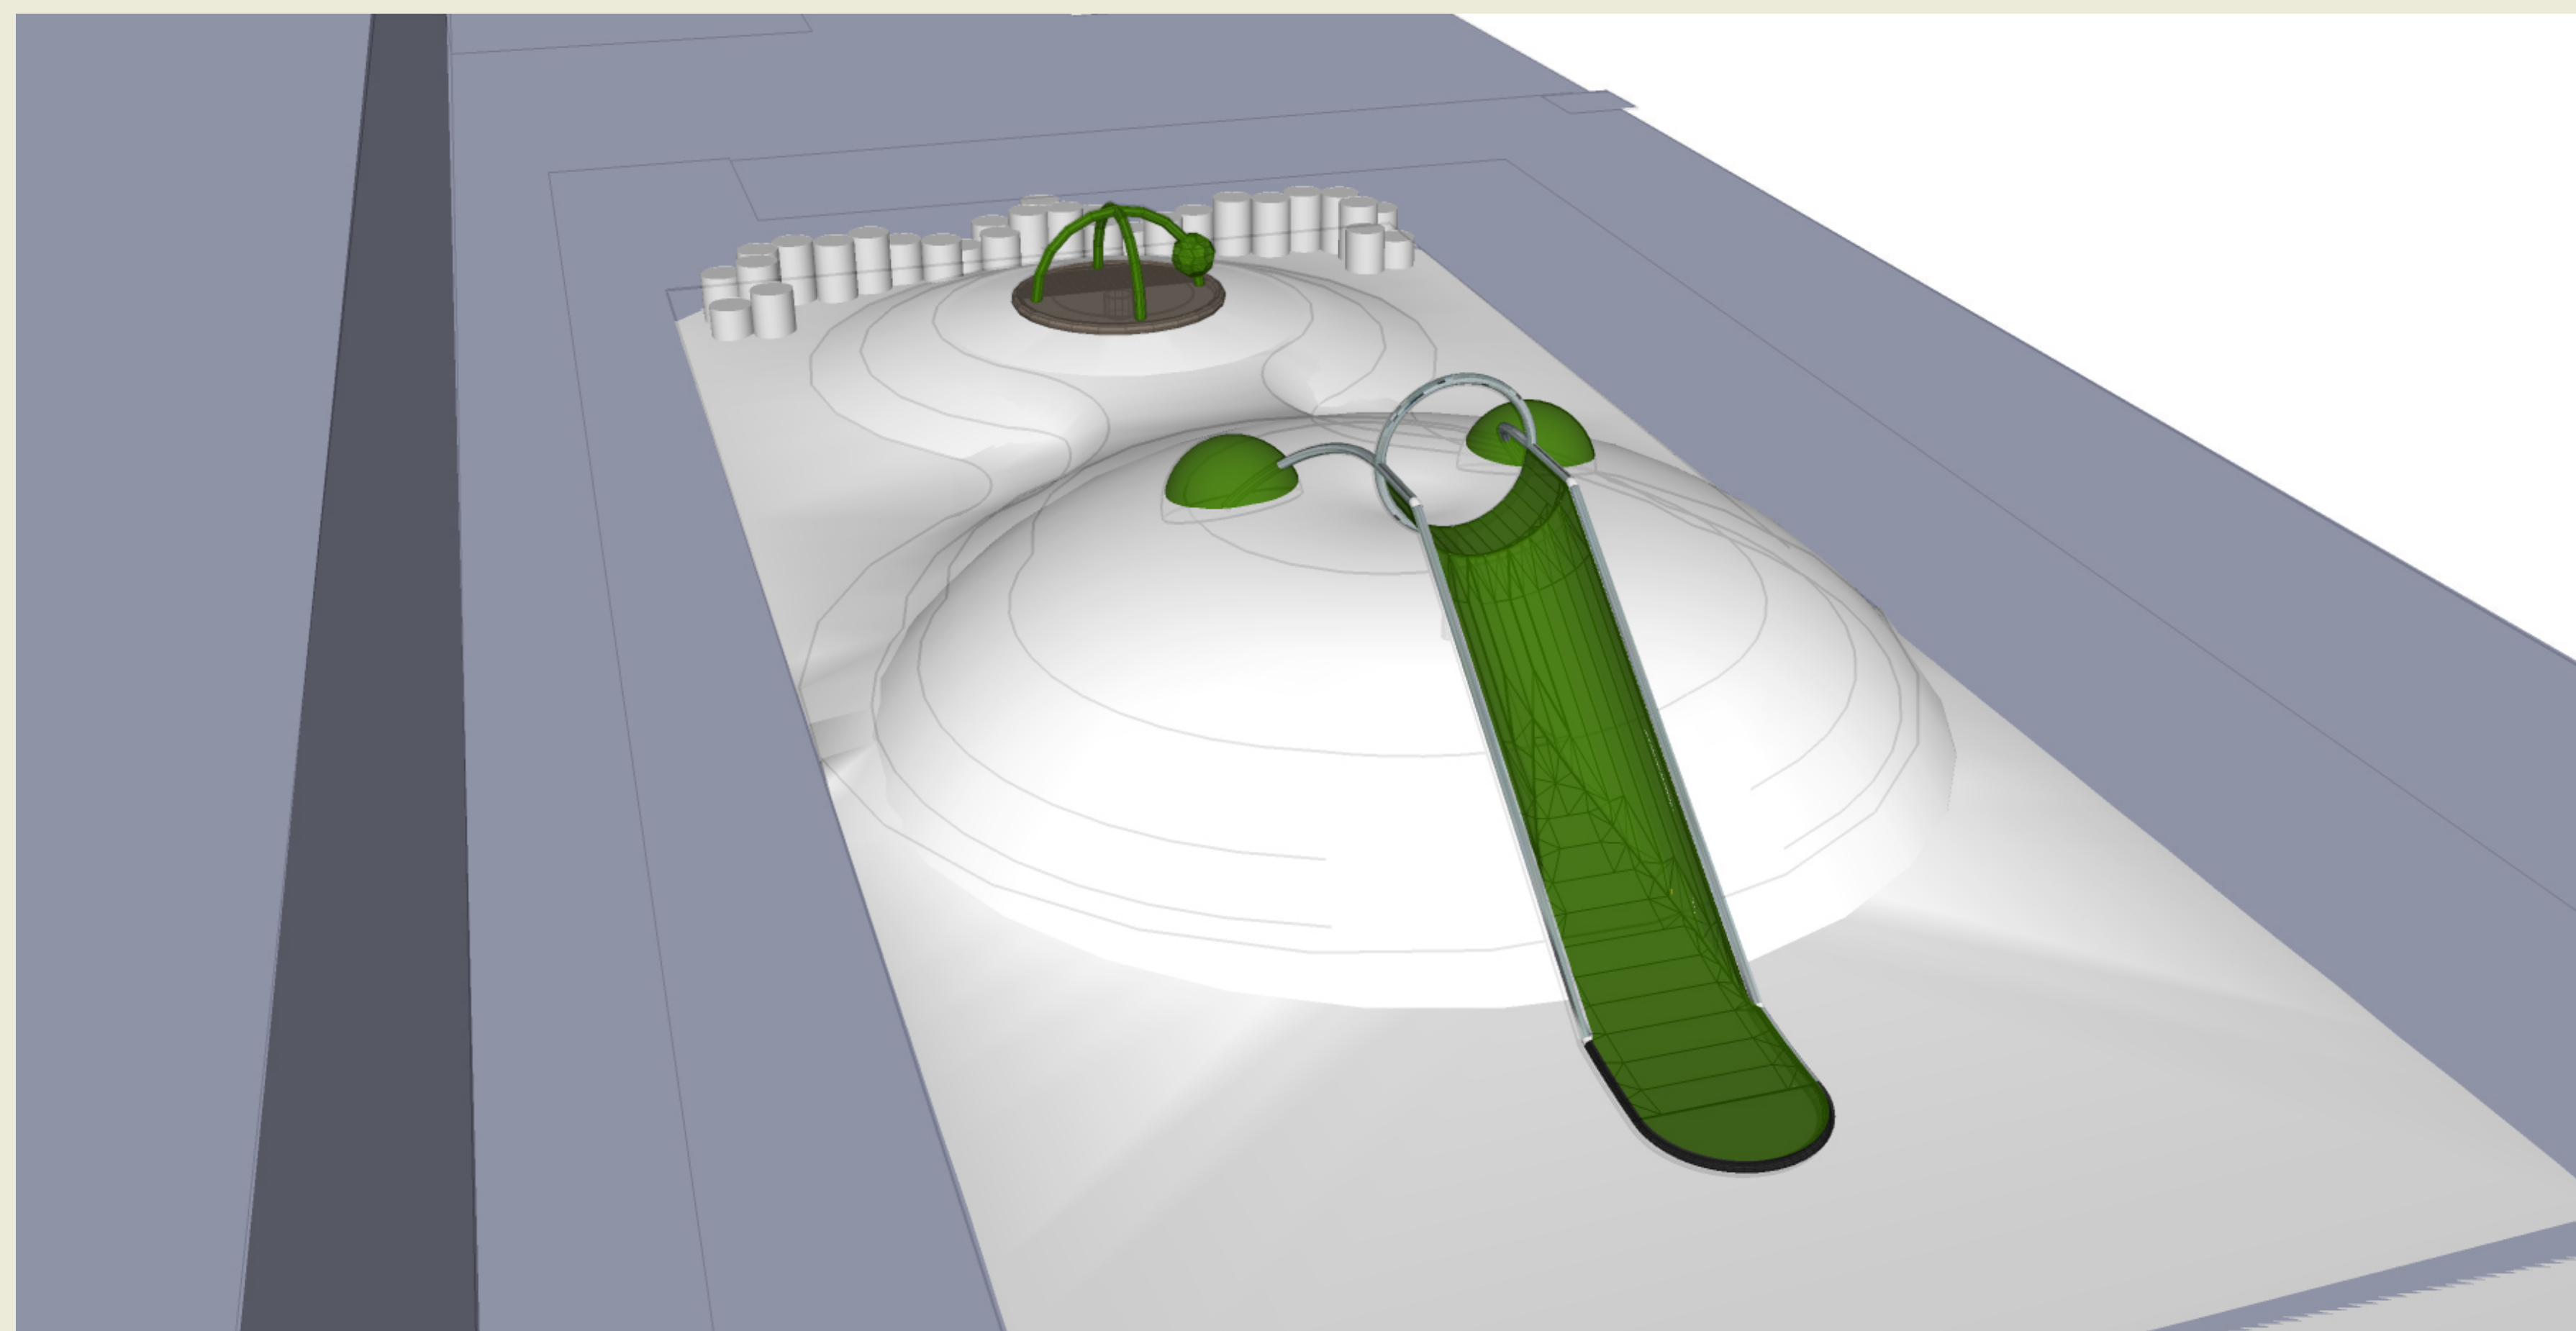

# HAGGERTY SCHOOL PLAYGROUND - PRE-SCHOOL PLAYSPACE (Lawn St. Side)

CITY OF CAMBRIDGE

COMMUNITY DEVELOPMENT DEPARTMENT

2014

▲ RUBBERIZED MOUNDS/SLOPED/HILLS FOR PLAY

▲ MOVEMENT/CAROUSEL

▲ STORAGE SHEDS FOR LOOSE PARTS

▲ PLAY HOUSE

▲ LOOSE PARTS

▲ SLIDE INTERGRATED INTO HILL

▲ CLIMBING LOGS (RUBBER)/HILLS