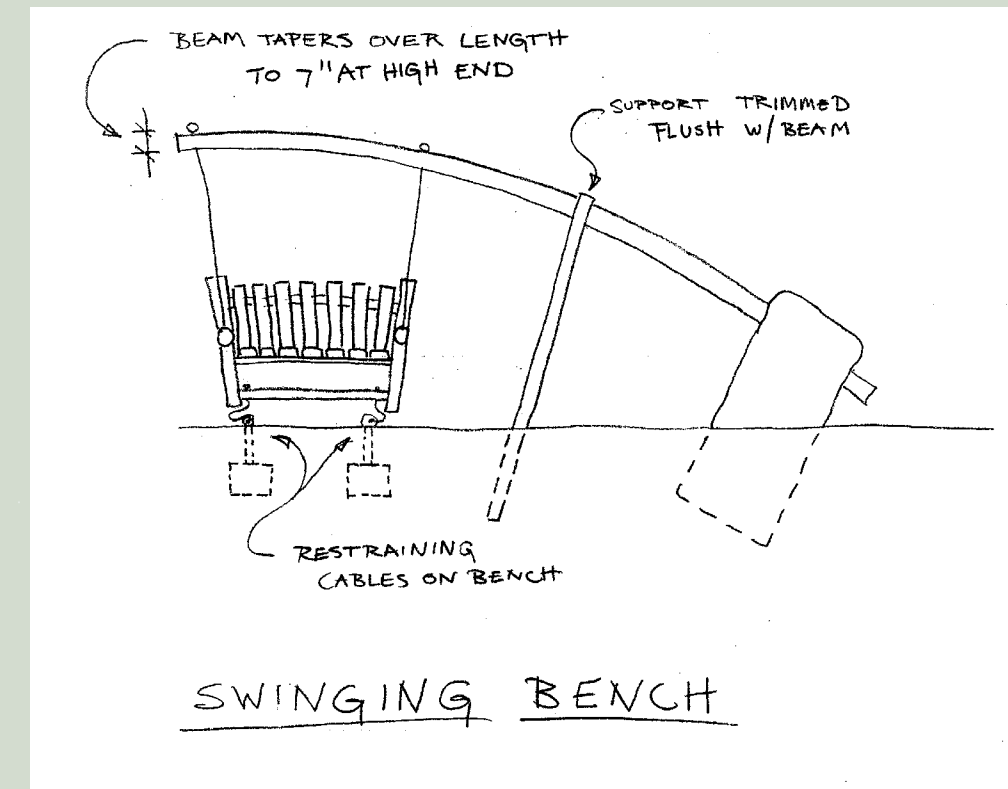

Three Cambridgeport Parks Concept Plan

FULMORE PARK

FANTASY PLAY / TREEHOUSE & HUTS

MOVEMENT PLAY

Swings

PLAY STRUCTURES

TRANSPORTATION PLAY ON NEW PATH AROUND PARK INTERIOR

Arbor Over Path

Places To Go To & From

Serpentine Walk

CUSTOM FURNITURE AND STRUCTURES

SWINGING BENCH

Log bridge / Climber

Bamboo Gates

SAND, BLOCK AND WATER PLAY / LOOSE MATERIALS EXPANDING THE RANGE OF PLAY SCENERIOS

Molding, Digging and Sifting