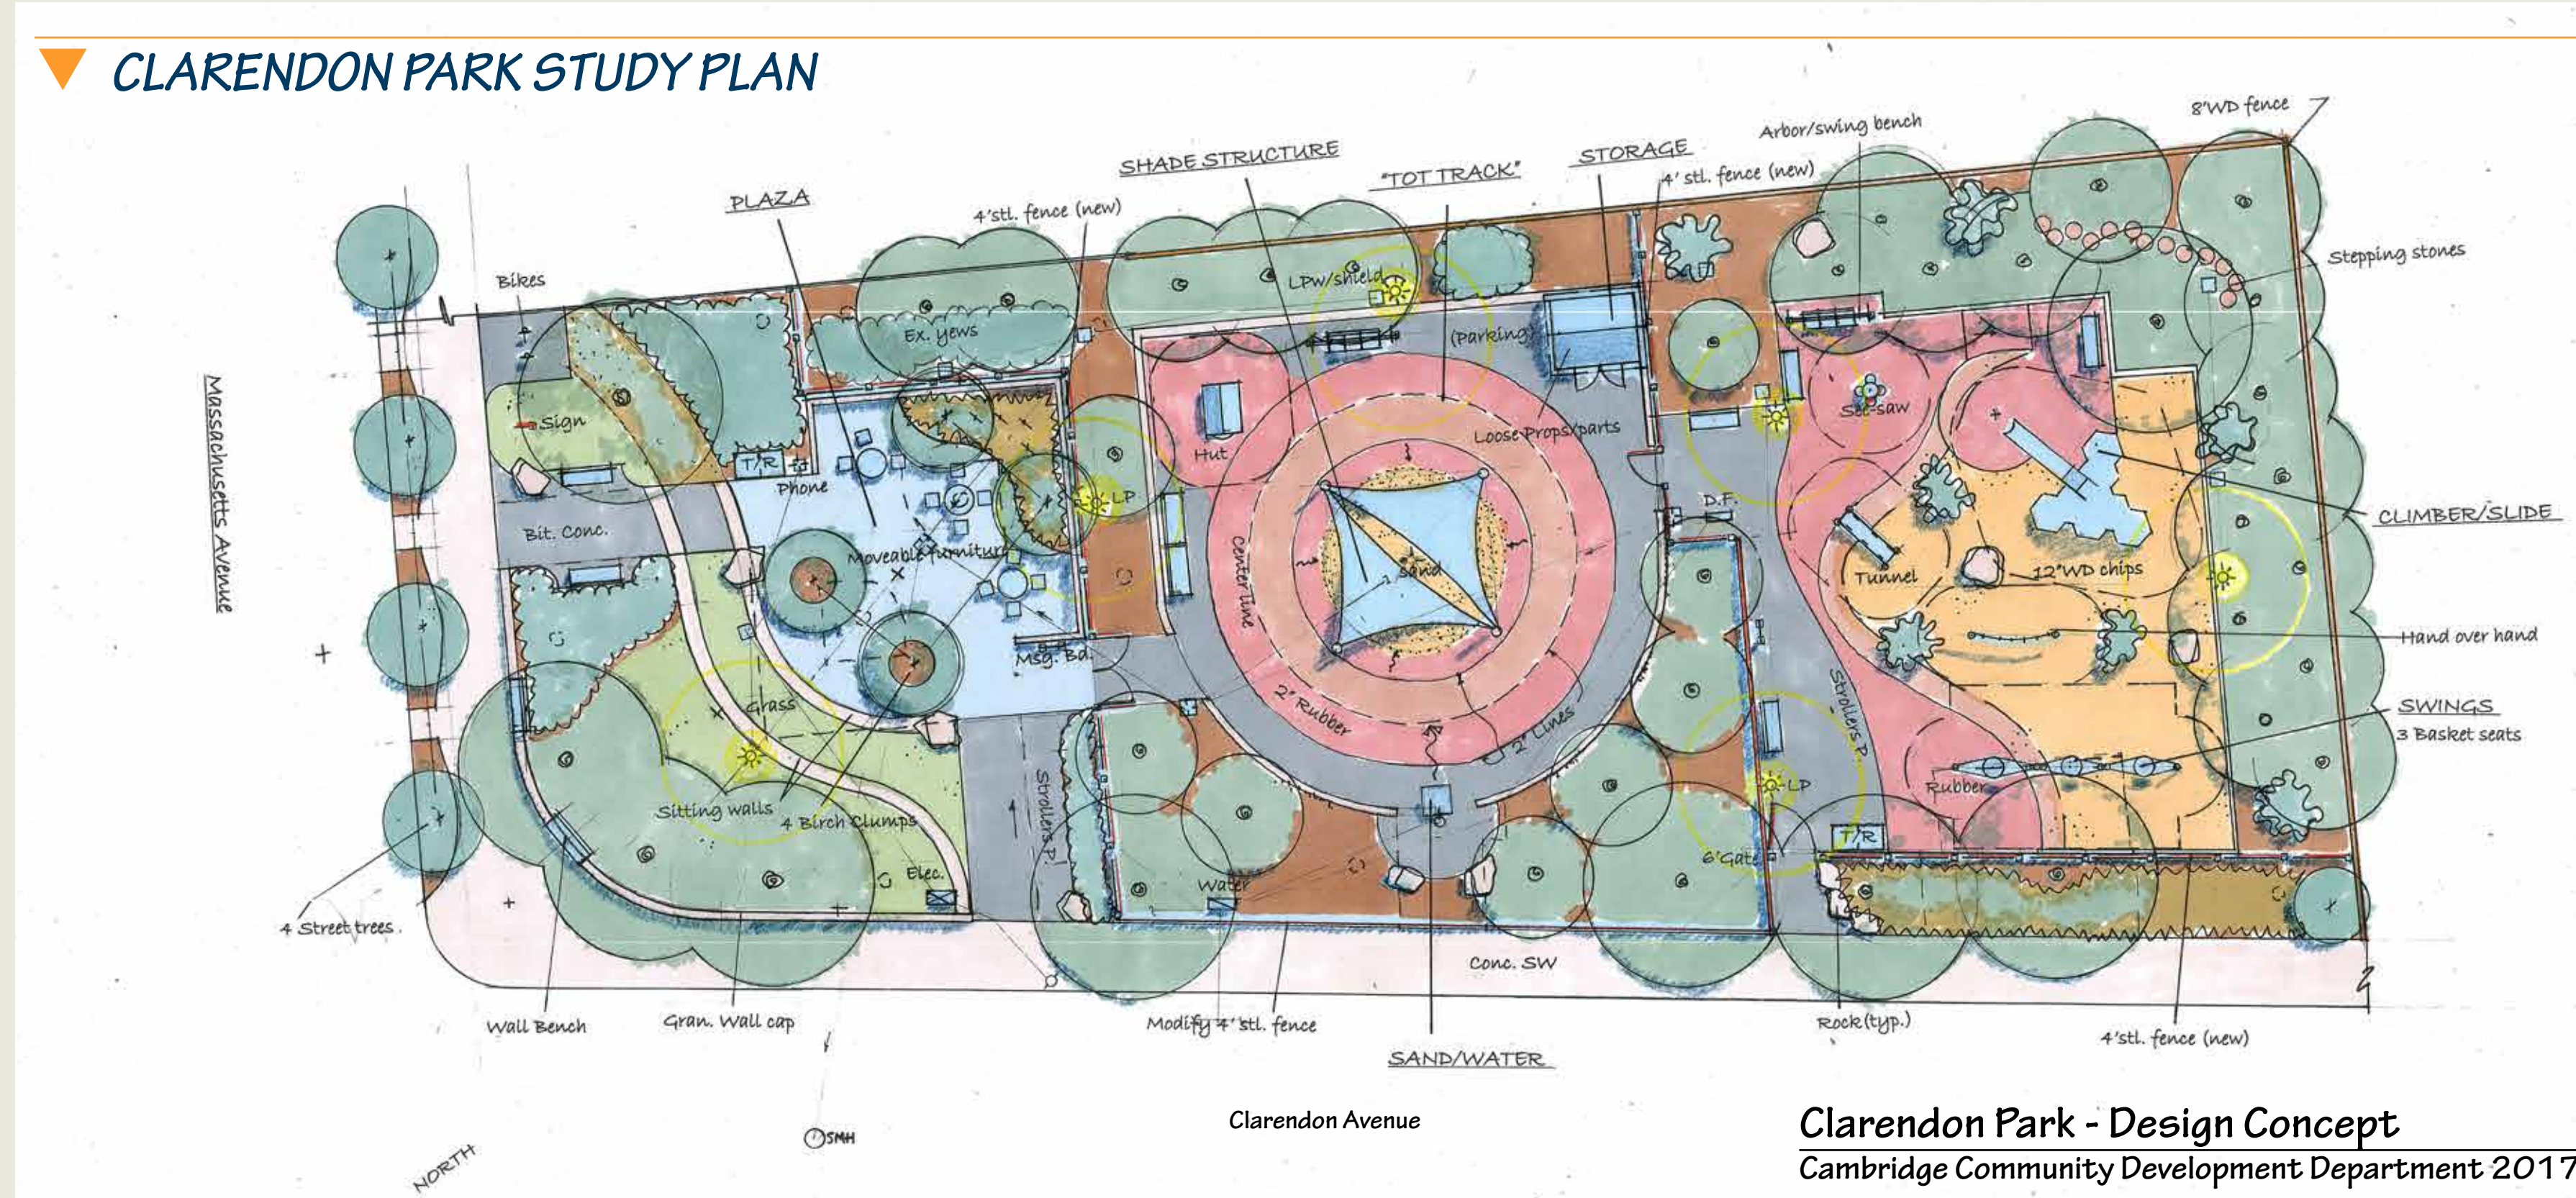

CLARENDON PARK DESIGN CONCEPT

CITY OF CAMBRIDGE

COMMUNITY DEVELOPMENT DEPARTMENT

2018

ENCOURAGE MOVEMENT AND CREATIVE COLLABORATIVE PLAY

▲ DECORATIVE FENCING

▲ MESSAGE BOARD

▲ ARBOR SWING

▲ LANDSCAPING

▲ WATER PLAY

▲ SHADE CANOPIES

▲ PLAY CUBES CLIMBER & SLIDE

▲ CLIMBING SPIDER WEB

▲ SAND PLAY

▲ PLAY HUT