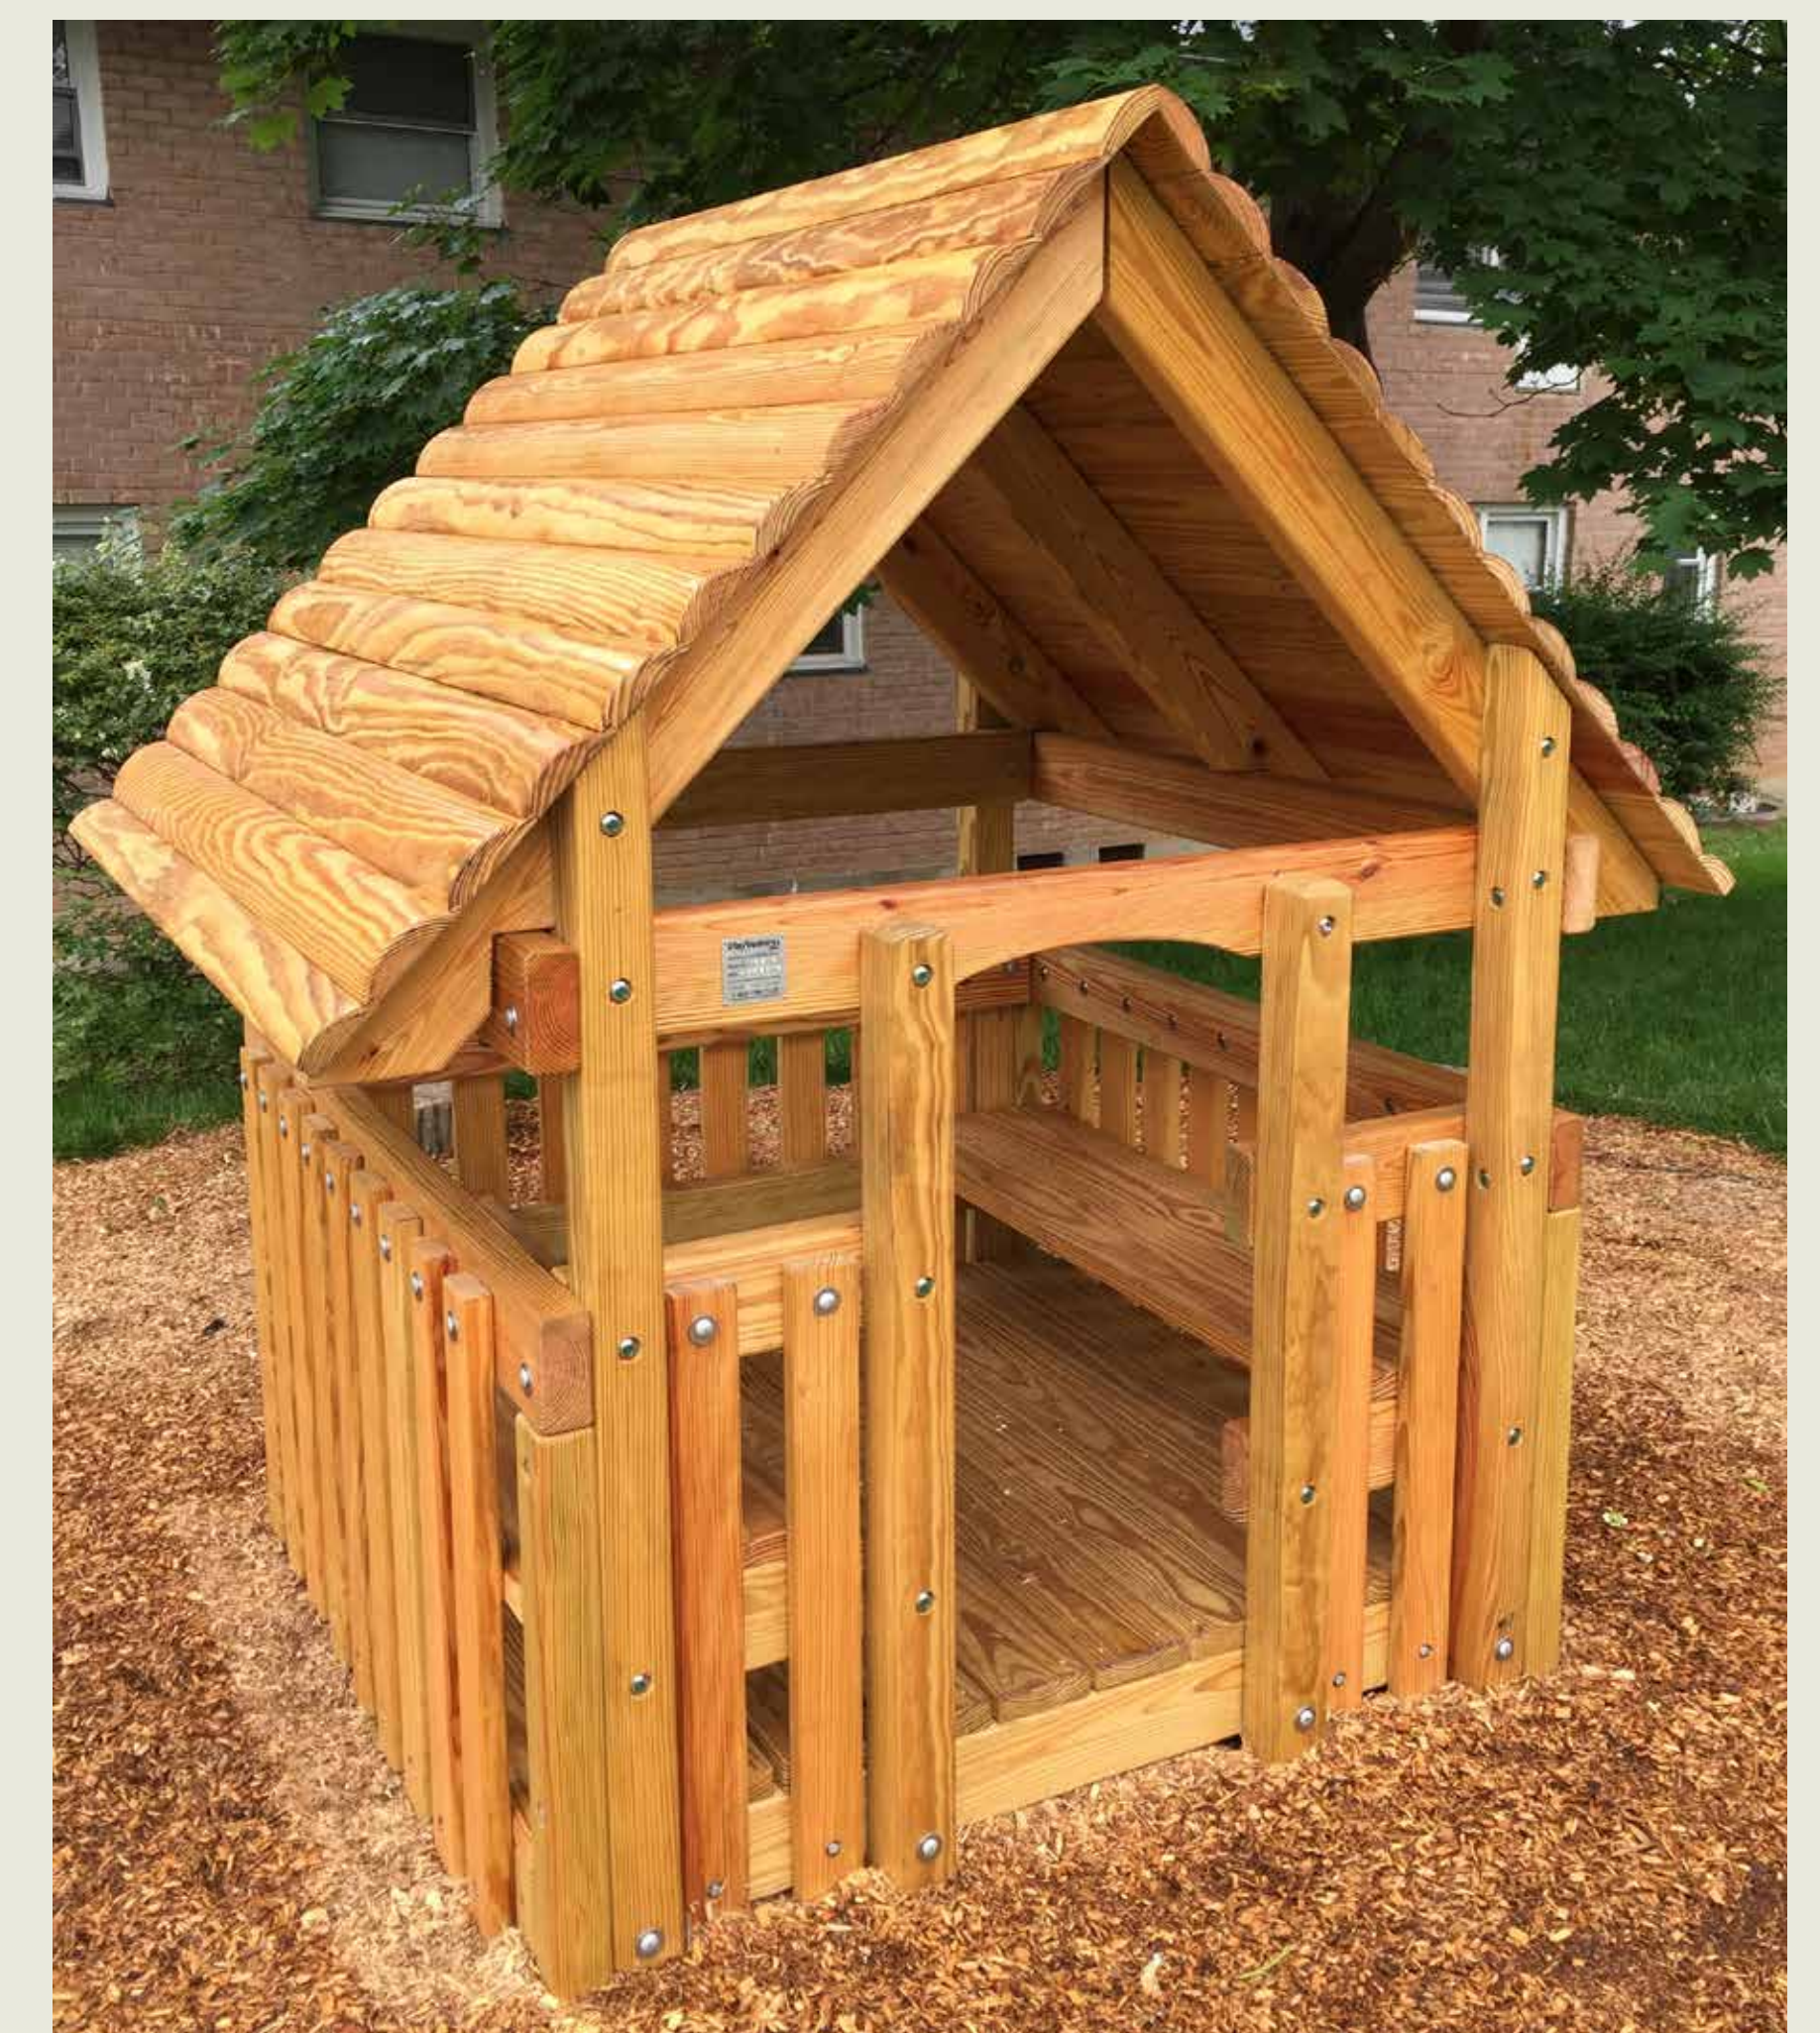

CLARENDON PARK DESIGN CONCEPT

CITY OF CAMBRIDGE

COMMUNITY DEVELOPMENT DEPARTMENT

2018

ENCOURAGE MOVEMENT AND CREATIVE COLLABORATIVE PLAY

▲ DECORATIVE FENCING

▲ MESSAGE BOARD

▲ ARBOR SWING

▲ LANDSCAPING

▲ WATER PLAY

▲ SHADE CANOPIES

▲ PLAY CUBES CLIMBER & SLIDE

▲ CLIMBING SPIDER WEB

▲ SAND PLAY

▲ PLAY HUT