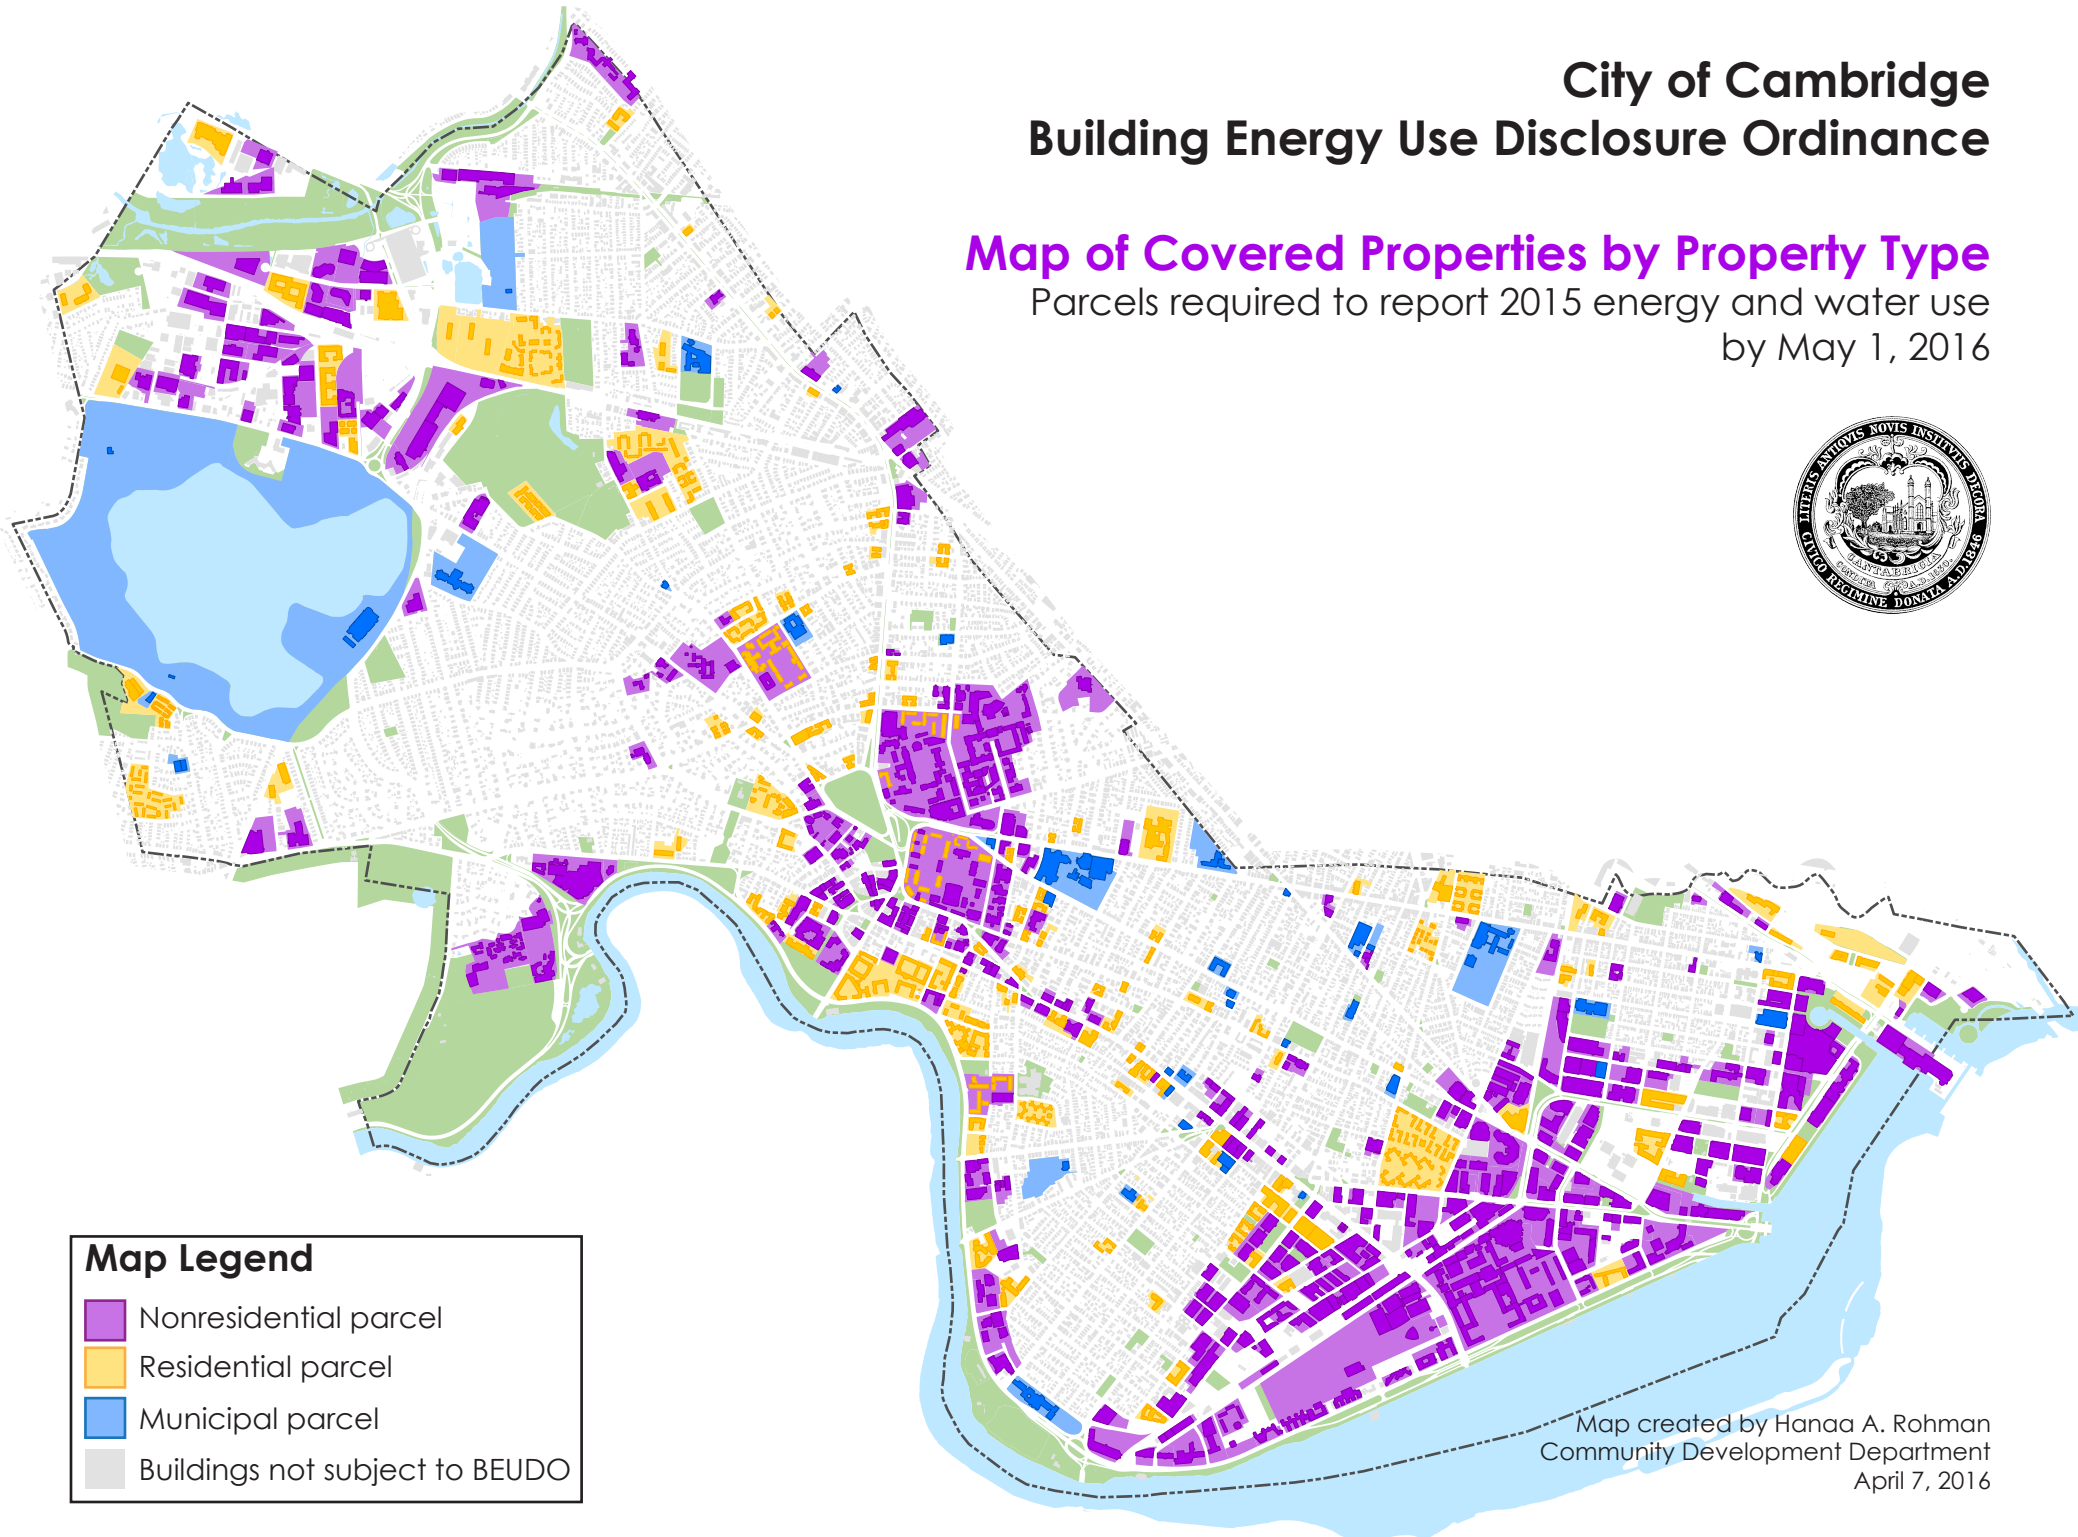

# City of Cambridge Building Energy Use Disclosure Ordinance

## Map of Covered Properties by Property Type

Parcels required to report 2015 energy and water use  
by May 1, 2016