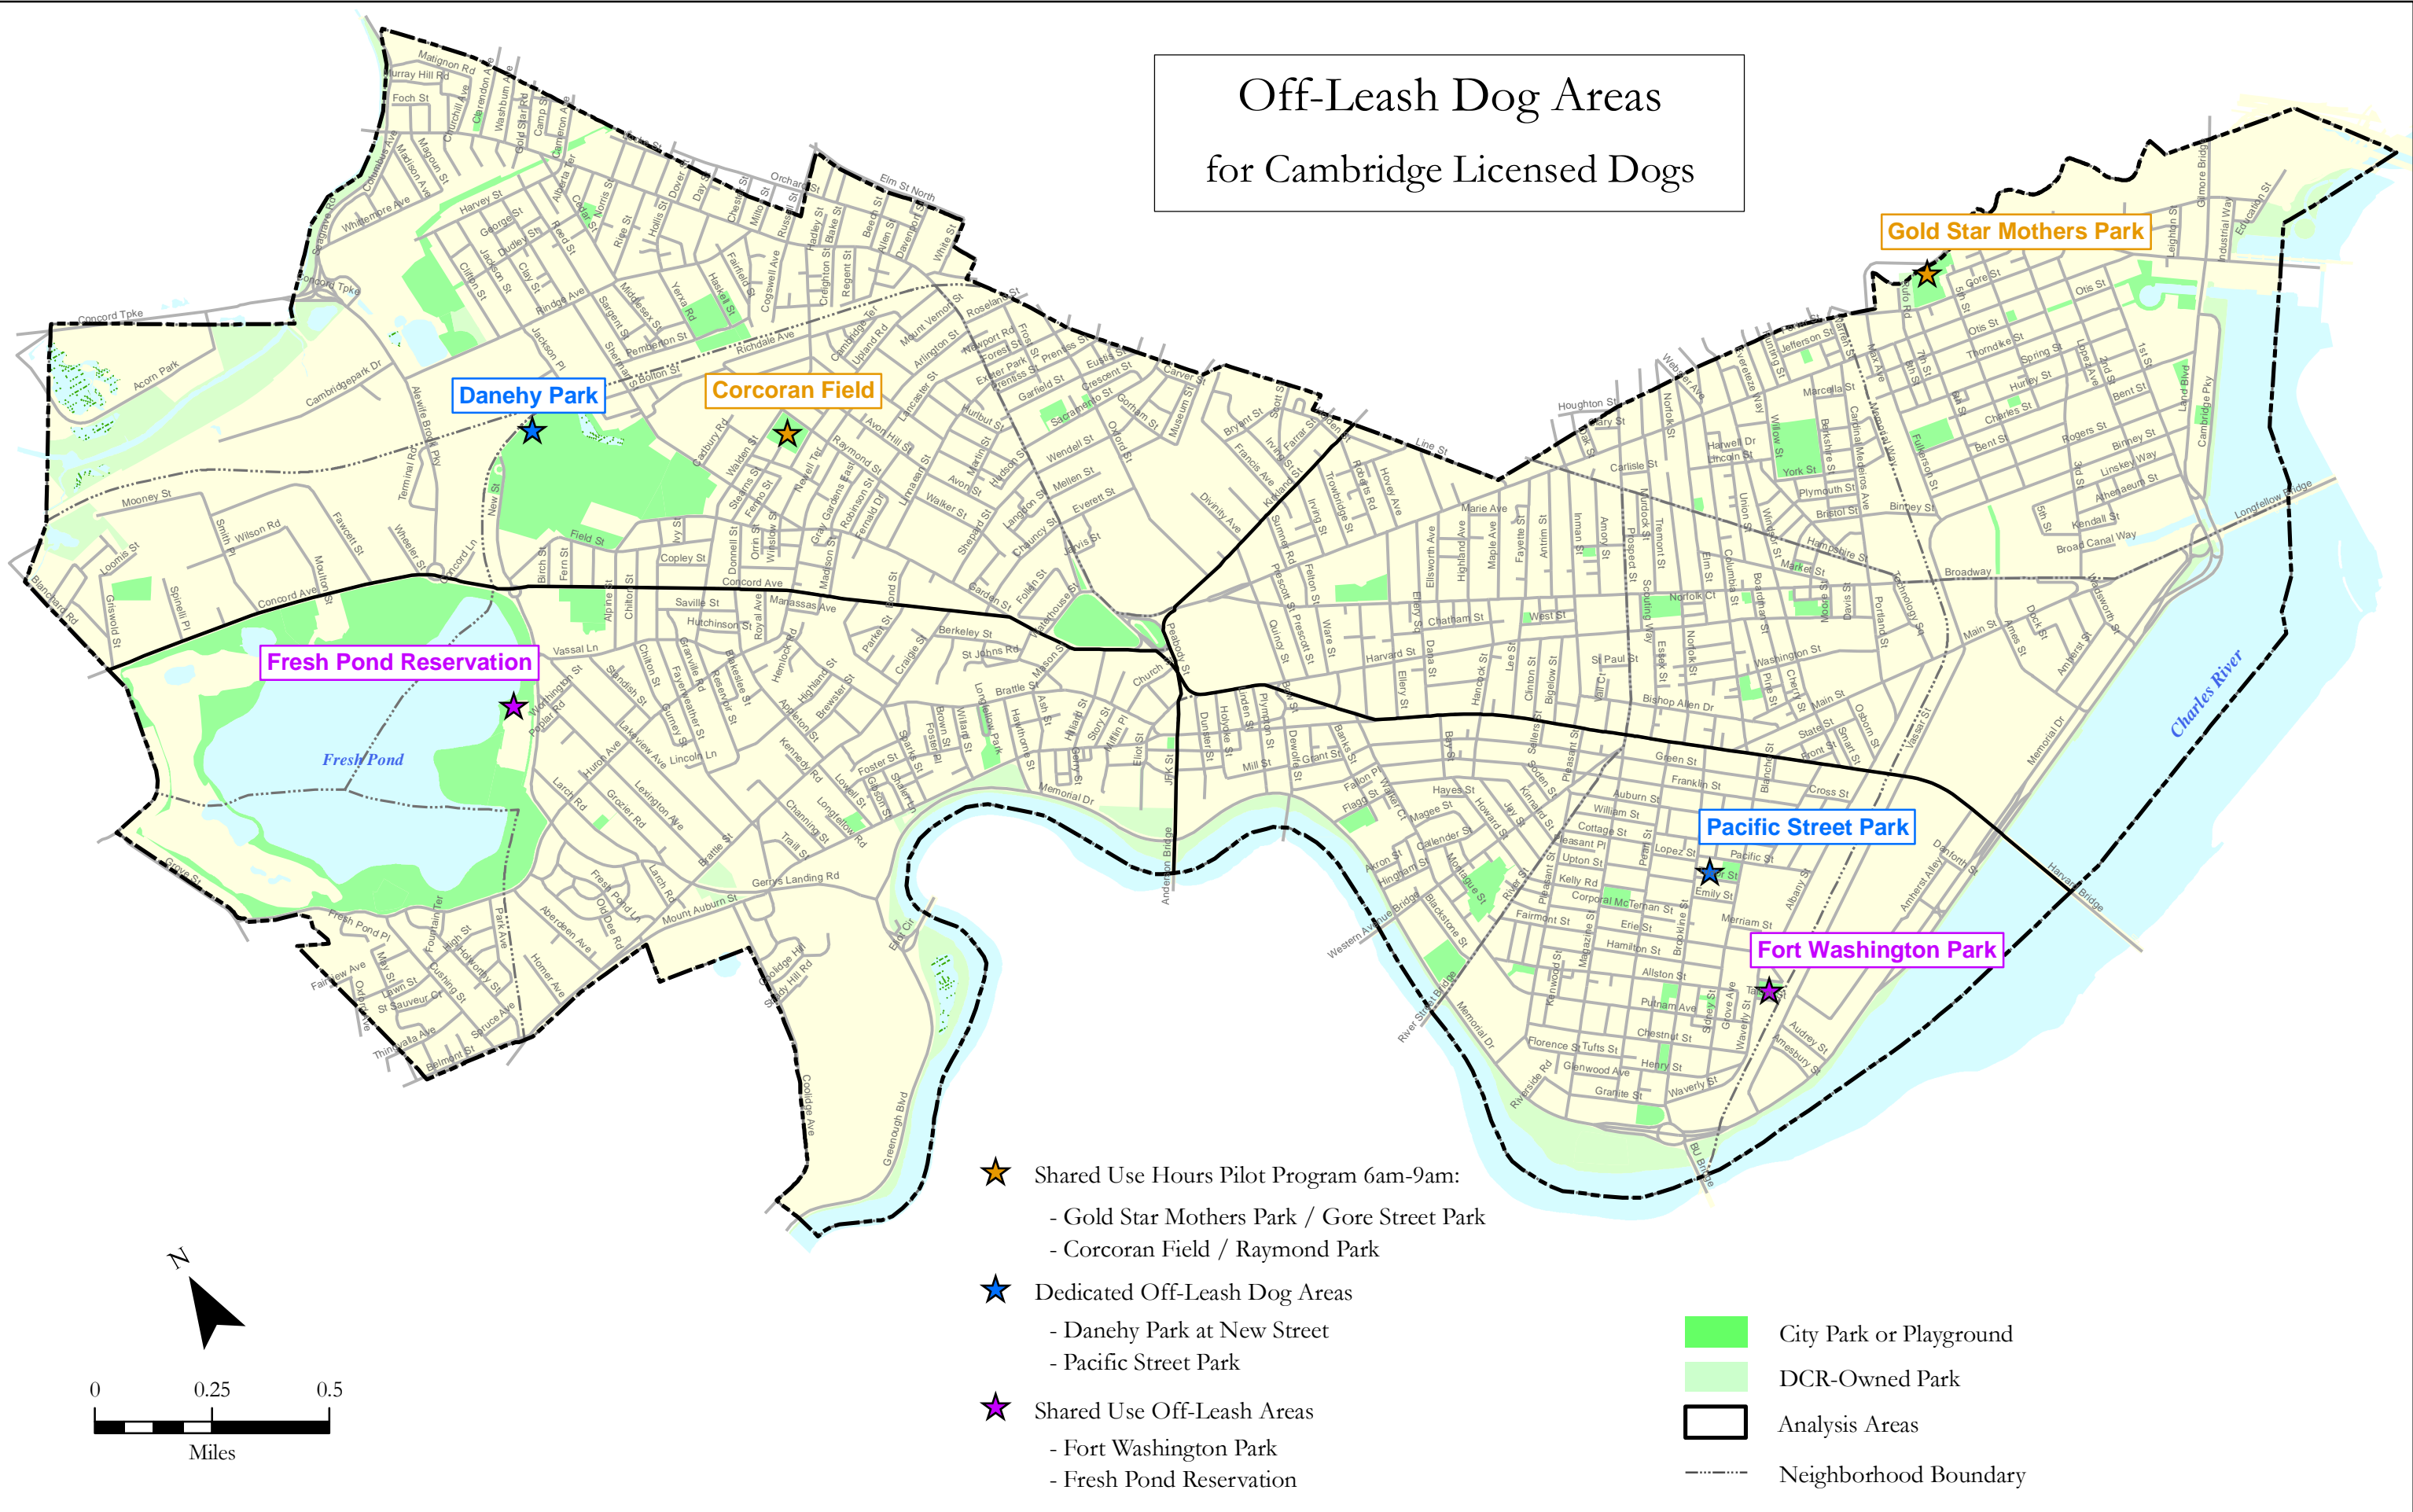

Off-Leash Dog Areas for Cambridge Licensed Dogs

Gold Star Mothers Park

Danehy Park

Corcoran Field

Fresh Pond Reservation

Pacific Street Park

Fort Washington Park

- ★ Shared Use Hours Pilot Program 6am-9am:
 - Gold Star Mothers Park / Gore Street Park
 - Corcoran Field / Raymond Park
- ★ Dedicated Off-Leash Dog Areas
 - Danehy Park at New Street
 - Pacific Street Park
- ★ Shared Use Off-Leash Areas
 - Fort Washington Park
 - Fresh Pond Reservation

- City Park or Playground
- DCR-Owned Park
- Analysis Areas
- Neighborhood Boundary