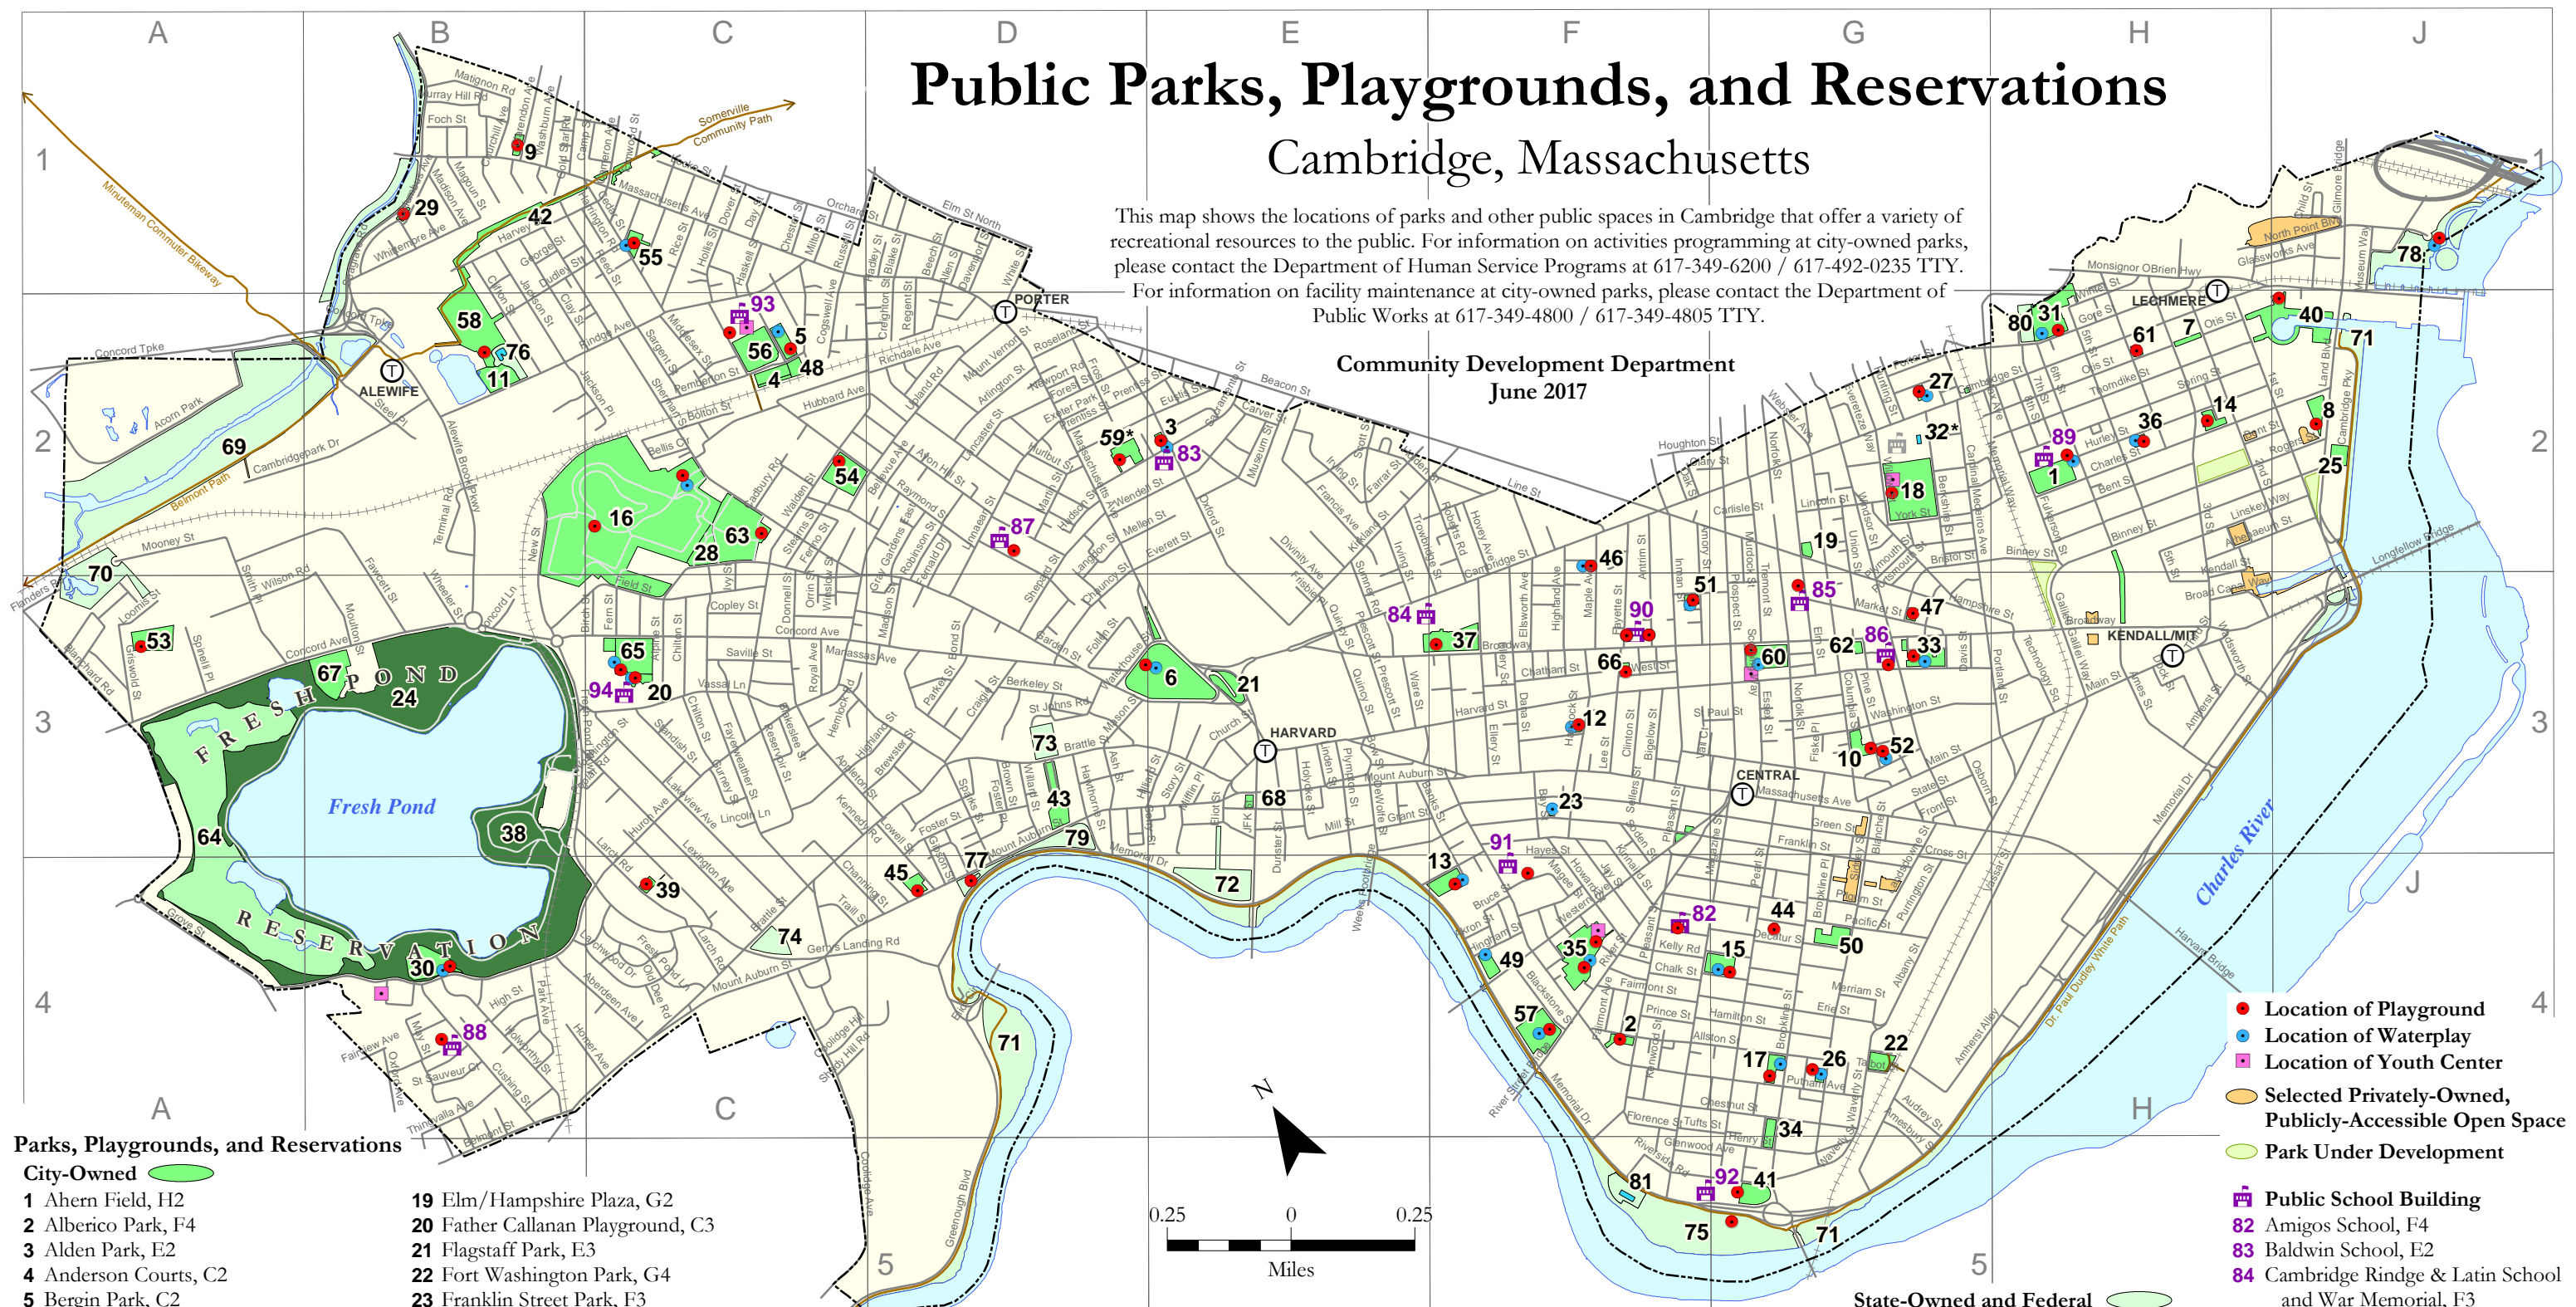

Public Parks, Playgrounds, and Reservations

Cambridge, Massachusetts

This map shows the locations of parks and other public spaces in Cambridge that offer a variety of recreational resources to the public. For information on activities programming at city-owned parks, please contact the Department of Human Service Programs at 617-349-6200 / 617-492-0235 TTY. For information on facility maintenance at city-owned parks, please contact the Department of Public Works at 617-349-4800 / 617-349-4805 TTY.

Community Development Department
June 2017

Parks, Playgrounds, and Reservations

City-Owned

- 1 Ahern Field, H2
- 2 Alberico Park, F4
- 3 Alden Park, E2
- 4 Anderson Courts, C2
- 5 Bergin Park, C2
- 6 Cambridge Common, E3
- 7 Centanni Way, H2
- 8 Charles Park, J2
- 9 Clarendon Avenue Playground, B1
- 10 Clement G. Morgan Park, G3
- 11 Comeau Field, B2
- 12 Cooper Park, F3
- 13 Corporal Burns Park, F4
- 14 Costa Lopez Taylor Park, H2
- 15 Dana Park, G4
- 16 Danchy Park, C2
- 17 David Nunes Park, G4
- 18 Donnelly Field, G2
- 19 Elm/Hampshire Plaza, G2
- 20 Father Callanan Playground, C3
- 21 Flagstaff Park, E3
- 22 Fort Washington Park, G4
- 23 Franklin Street Park, F3
- 24 Fresh Pond Reservation, B3
- 25 Front Park, J2
- 26 Fulmore Park, G4
- 27 Gannett/Warren Pals Park, G2
- 28 Garden Street Glen/
  Roethlisberger Memorial Park, C3
- 29 Gibbons Park, B1
- 30 Glacken Field, B4
- 31 Gold Star Mothers Park, H2
- 32 *Gold Star Mothers Pool, G2**
- 33 Greene • Rose Heritage Park, G3
- 34 Hastings Square, G5
- 35 Hoyt Field, F4

- 36 Hurley Park, H2
- 37 Joan Lorentz Park, F3
- 38 Kingsley Park, B4
- 39 Larch Road Park, C4
- 40 Lechmere Canal Park, J2
- 41 Lindstrom Field, G5
- 42 Linear Park, B1
- 43 Longfellow Park, D3
- 44 Lopez Street Park, G4
- 45 Lowell School Park, D4
- 46 Maple Avenue Park, F3

- 47 Market Street Park, G3
- 48 McMath Park, C2
- 49 New Riverside
  Neighborhood Park, F4
- 50 Pacific Street Open Space, G4
- 51 Paine Park, F3
- 52 Pine Street Park, G3
- 53 Rafferty Park, A3
- 54 Raymond Park/Corcoran Field, C2
- 55 Reverend Williams Park, C1
- 56 Rindge Field, C2
- 57 Riverside Press Park, F4

- 58 Russell/Samp Field, B2
- 59 *Sacramento Field, D2**
- 60 Sennott Park, G3
- 61 Silva Park, H2
- 62 Squirrel Brand Park, G3
- 63 St. Peter's Field, C2
- 64 Thomas P. O'Neill, Jr.
  Municipal Golf Course, A4
- 65 Tobin Field, C3
- 66 Wilder-Lee Park, F3
- 67 William G. Maher Park, B3
- 68 Winthrop Square, E3

State-Owned and Federal

- 69 Alewife Brook Reservation, A2
- 70 Blair Pond, A3
- 71 Charles River Basin, Charles River
- 72 John F. Kennedy Memorial Park, E4
- 73 Longfellow National Historic Site, D3
- 74 Lowell Park, C4
- 75 Magazine Beach, F5
- 76 McCrehan Memorial Pool, B2
- 77 Memorial Drive Tot Lot, D4
- 78 North Point Park, J1
- 79 Riverbend Park, D4
- 80 Simoni Memorial Rink, H2
- 81 Veterans Memorial Pool, F5

1. 82 Amigos School, F4
   - 83 Baldwin School, E2
   - 84 Cambridge Rindge & Latin School
     and War Memorial, F3
   - 85 Cambridgeport School, G3
   - 86 Fletcher Maynard Academy, G3
   - 87 Graham and Parks School, D2
   - 88 Haggerty School, B4
   - 89 Kennedy-Longfellow School, H2
   - 90 King Open School, F3
   - 91 MLK School, F4
   - 92 Morse School, F5
   - 93 Peabody School, C2
   - 94 Tobin Montessori School, C3
2. **Facilities listed in italics are under construction. Contact naming agency for information (see reverse).*