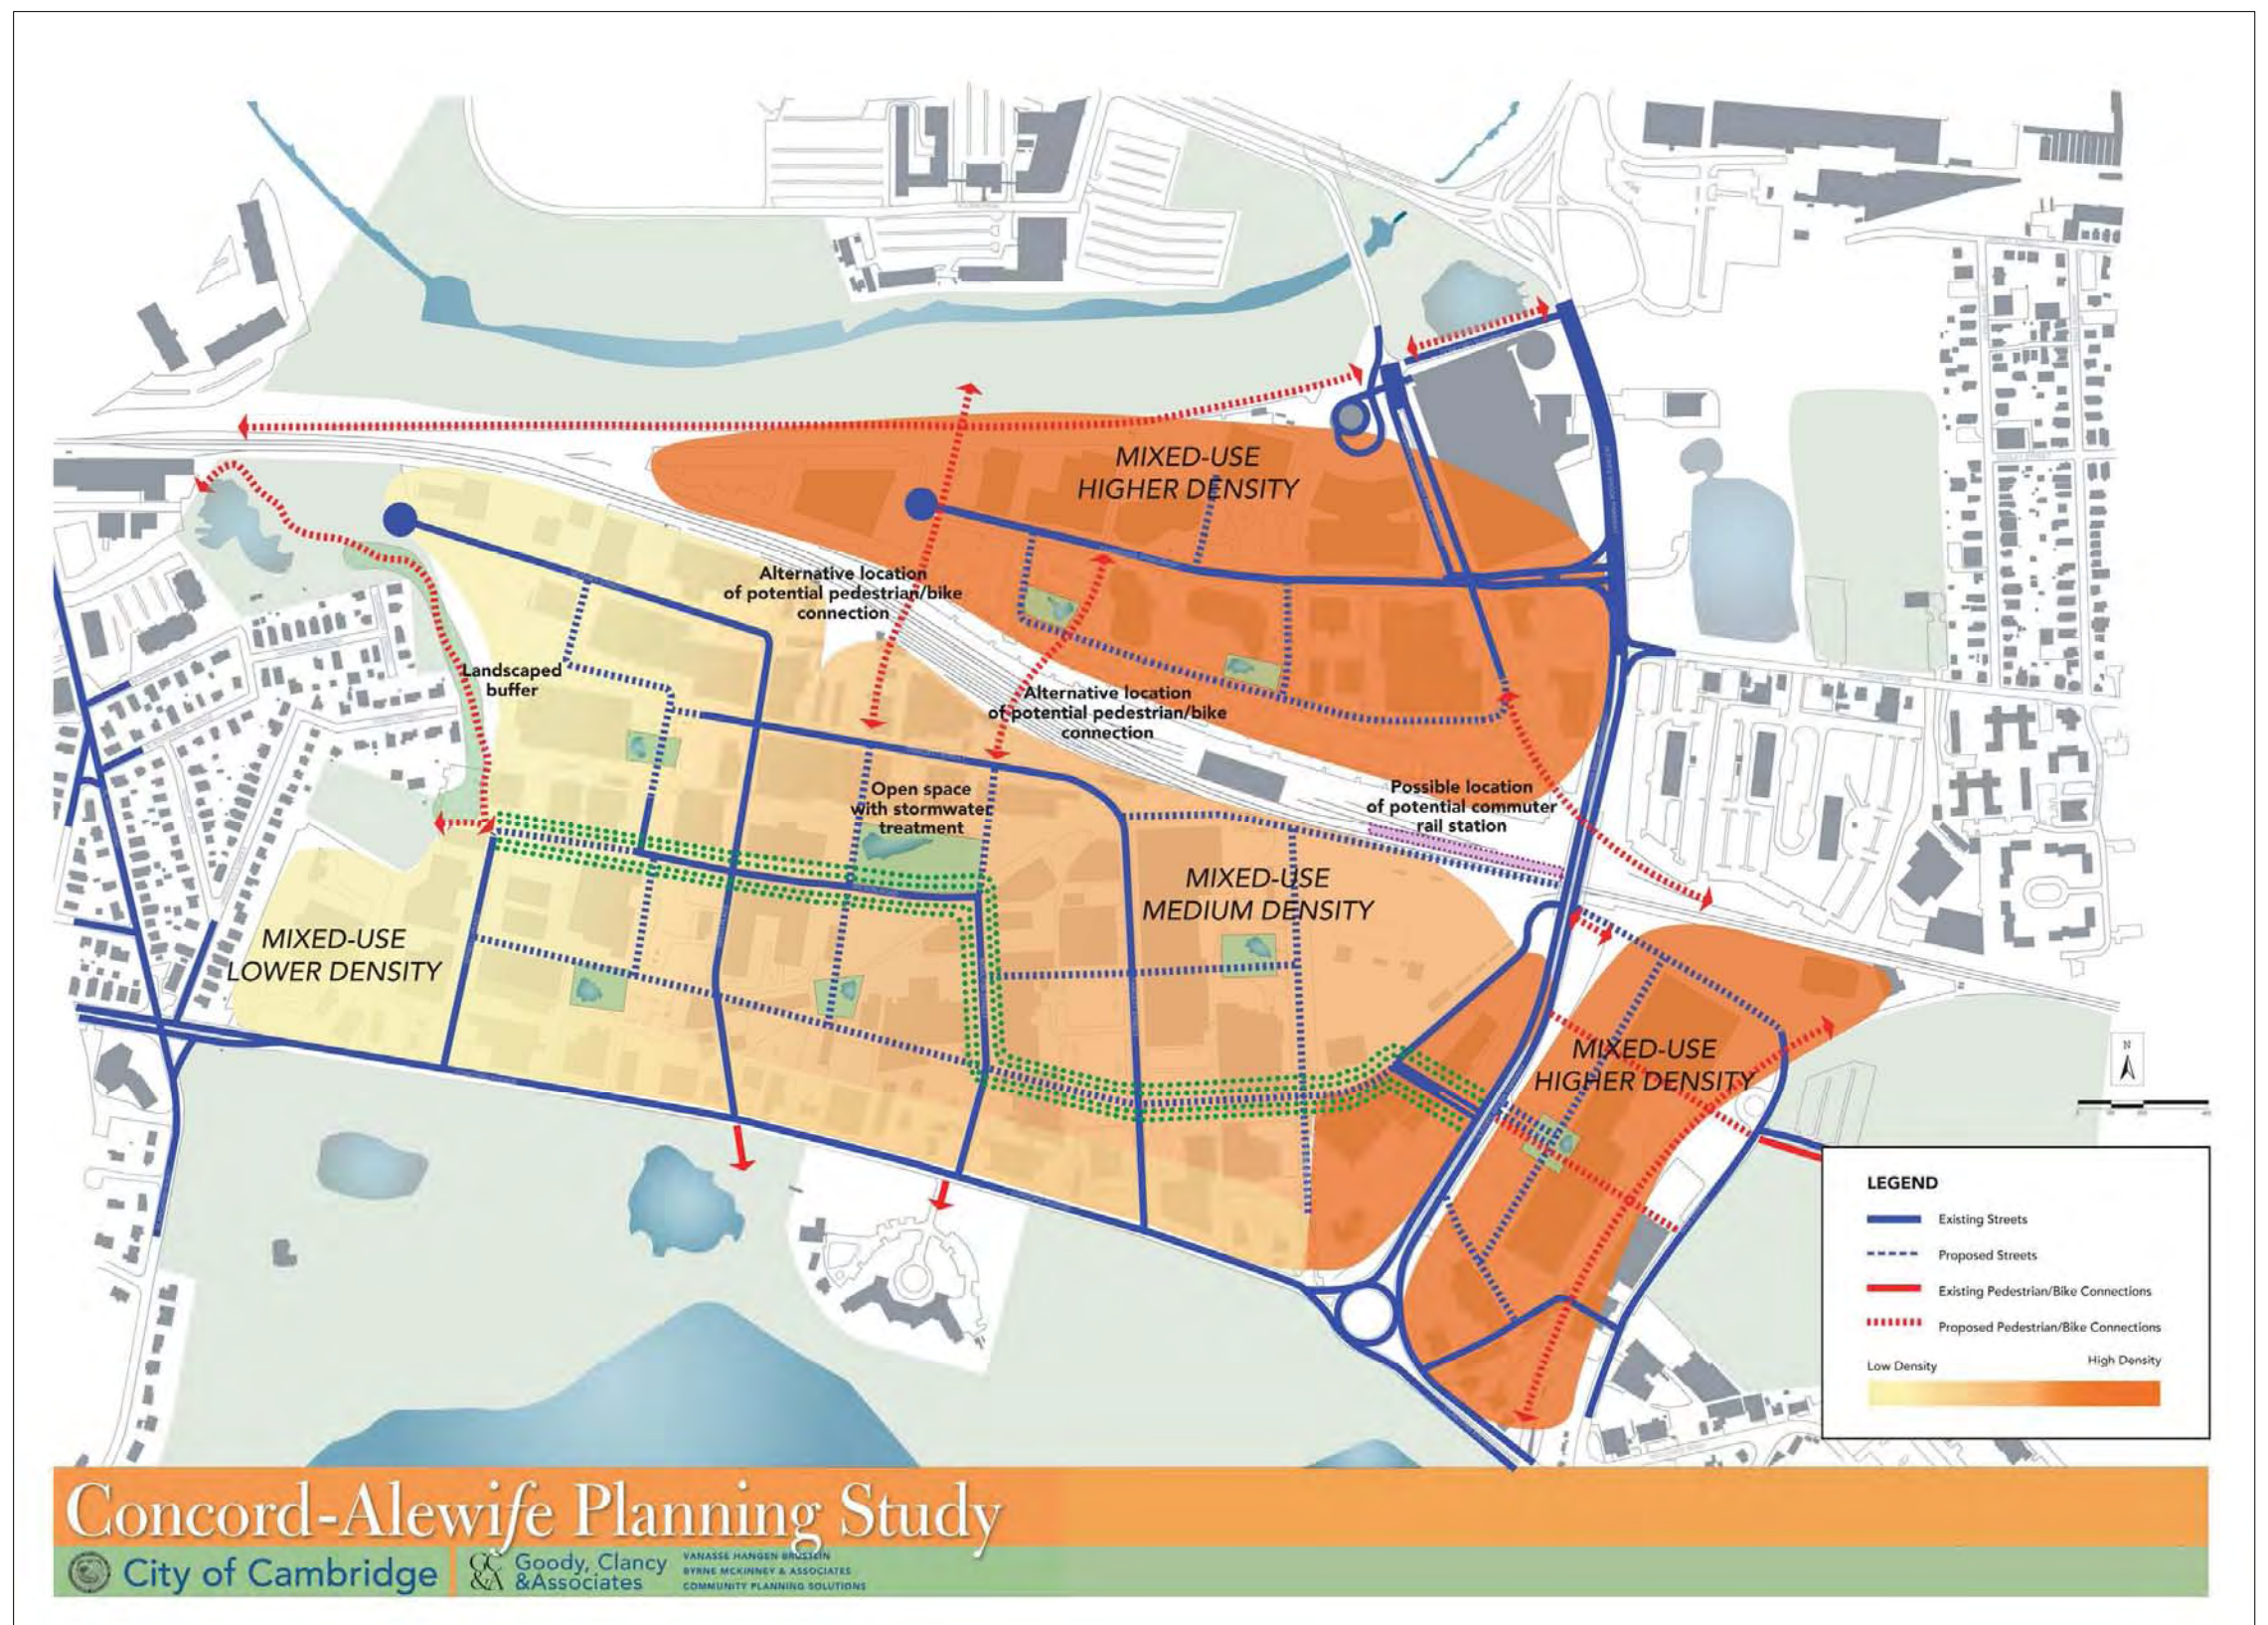

Source: Eastern Cambridge Planning Study (2001), see <http://www.cambridgema.gov/cdd/cp/zng/ecaps>

Map 7-1

Eastern Cambridge Planning Study Goals

Cambridge, Massachusetts

Open Space Plan

Community Development Department
Cambridge, Massachusetts

Source: Concord-Alewife Planning Study (2005), see <http://www.cambridgema.gov/cdd/cp/zng/concalew>

Map 7-2

**Concord-Alewife
Planning Study Goals**

Cambridge, Massachusetts

Open Space Plan

Community Development Department
Cambridge, Massachusetts