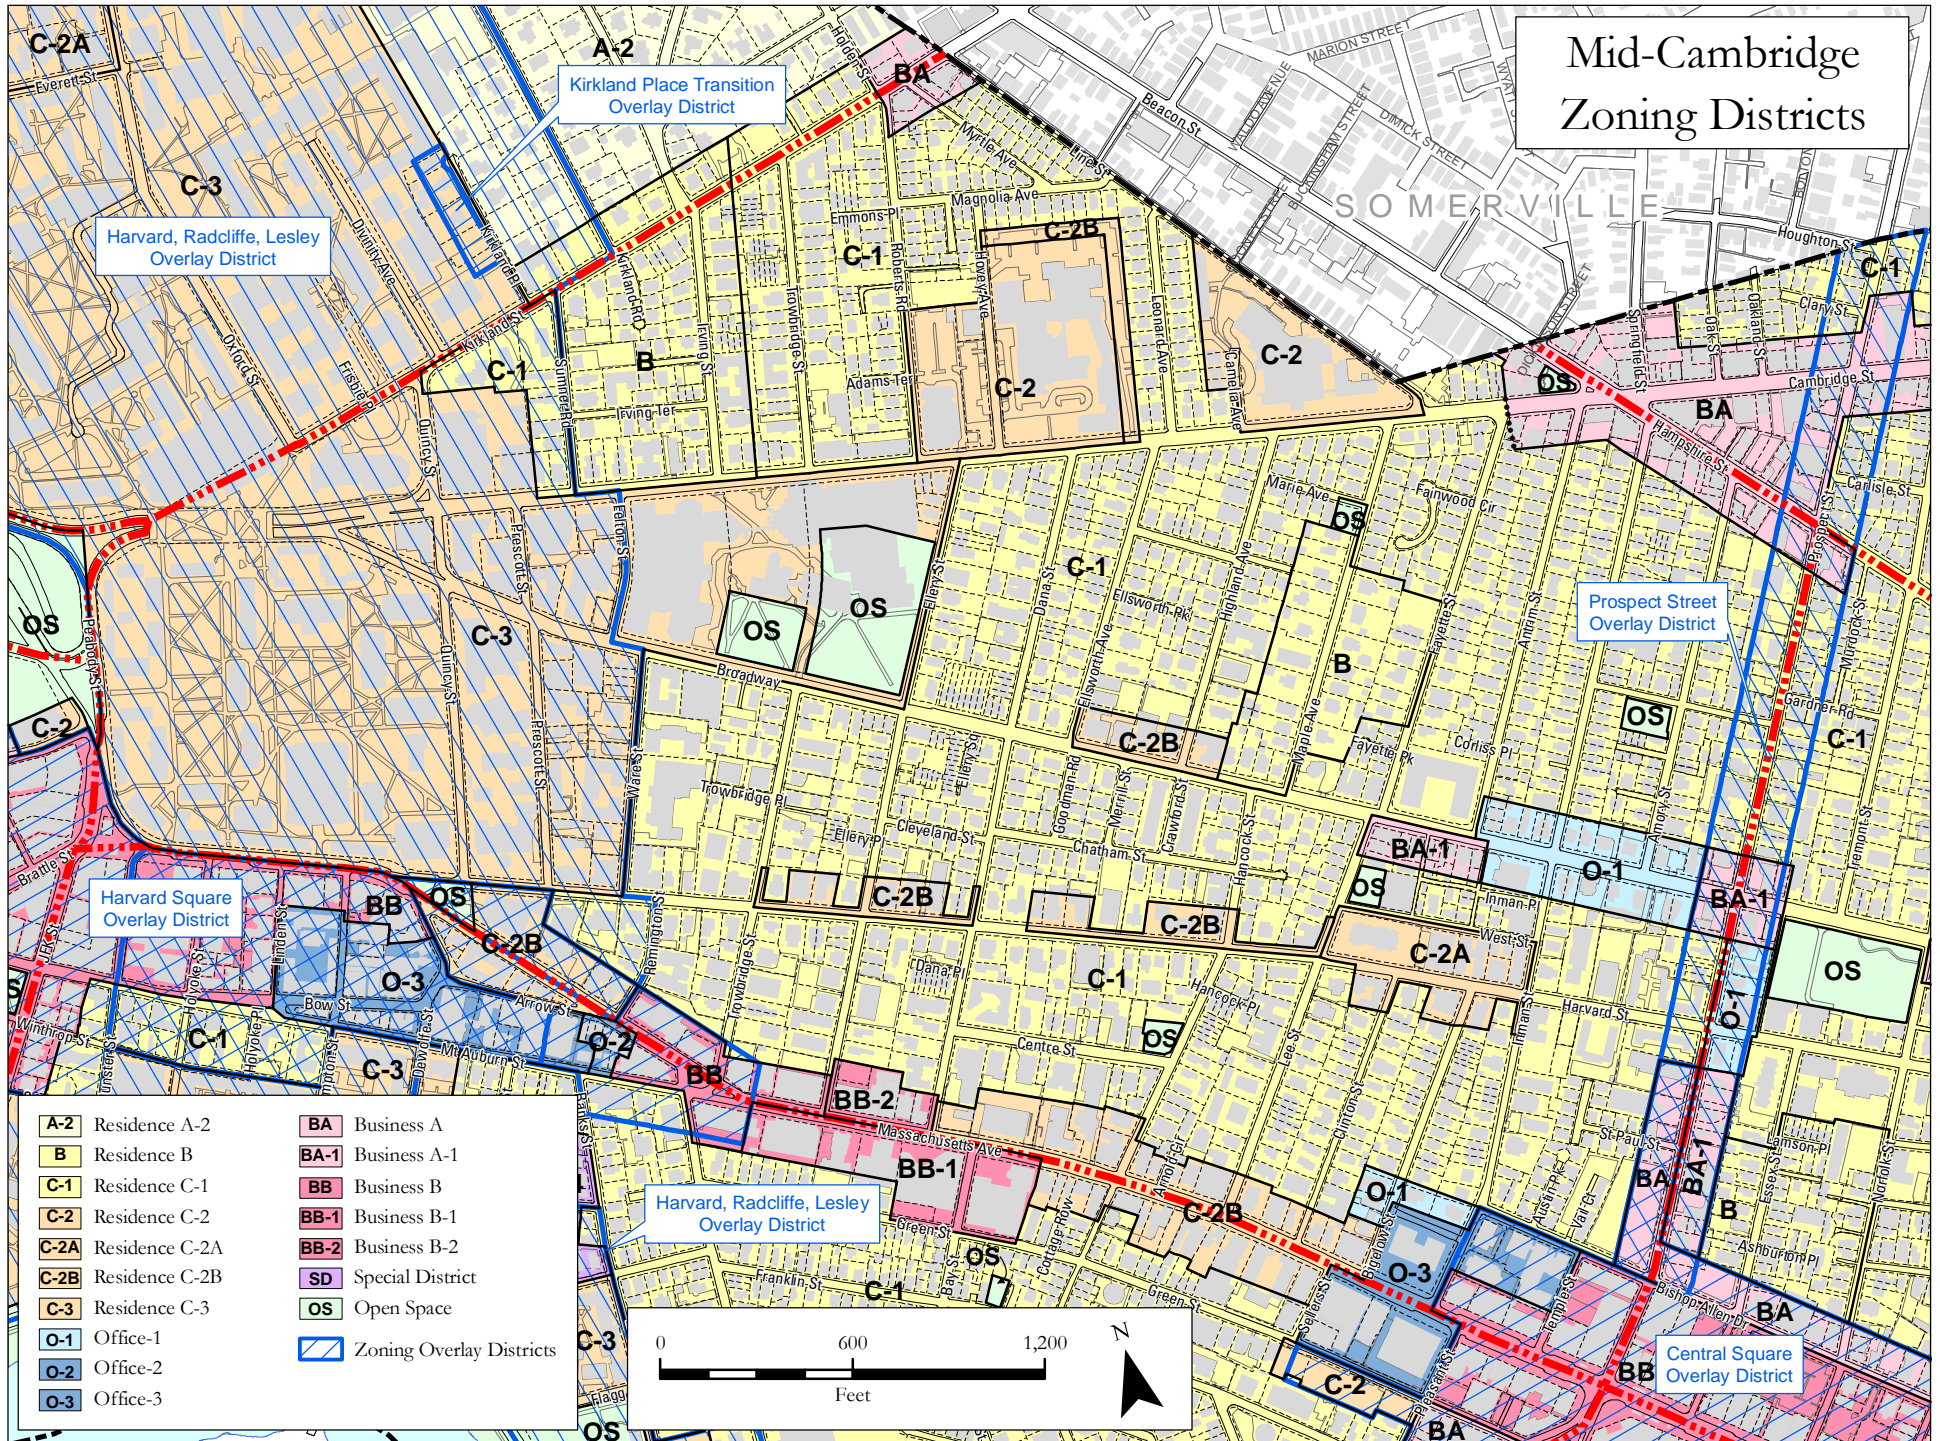

Mid-Cambridge Zoning Districts

A-2 Residence A-2	BA Business A
B Residence B	BA-1 Business A-1
C-1 Residence C-1	BB Business B
C-2 Residence C-2	BB-1 Business B-1
C-2A Residence C-2A	BB-2 Business B-2
C-2B Residence C-2B	SD Special District
C-3 Residence C-3	OS Open Space
O-1 Office-1	Zoning Overlay Districts
O-2 Office-2	
O-3 Office-3	