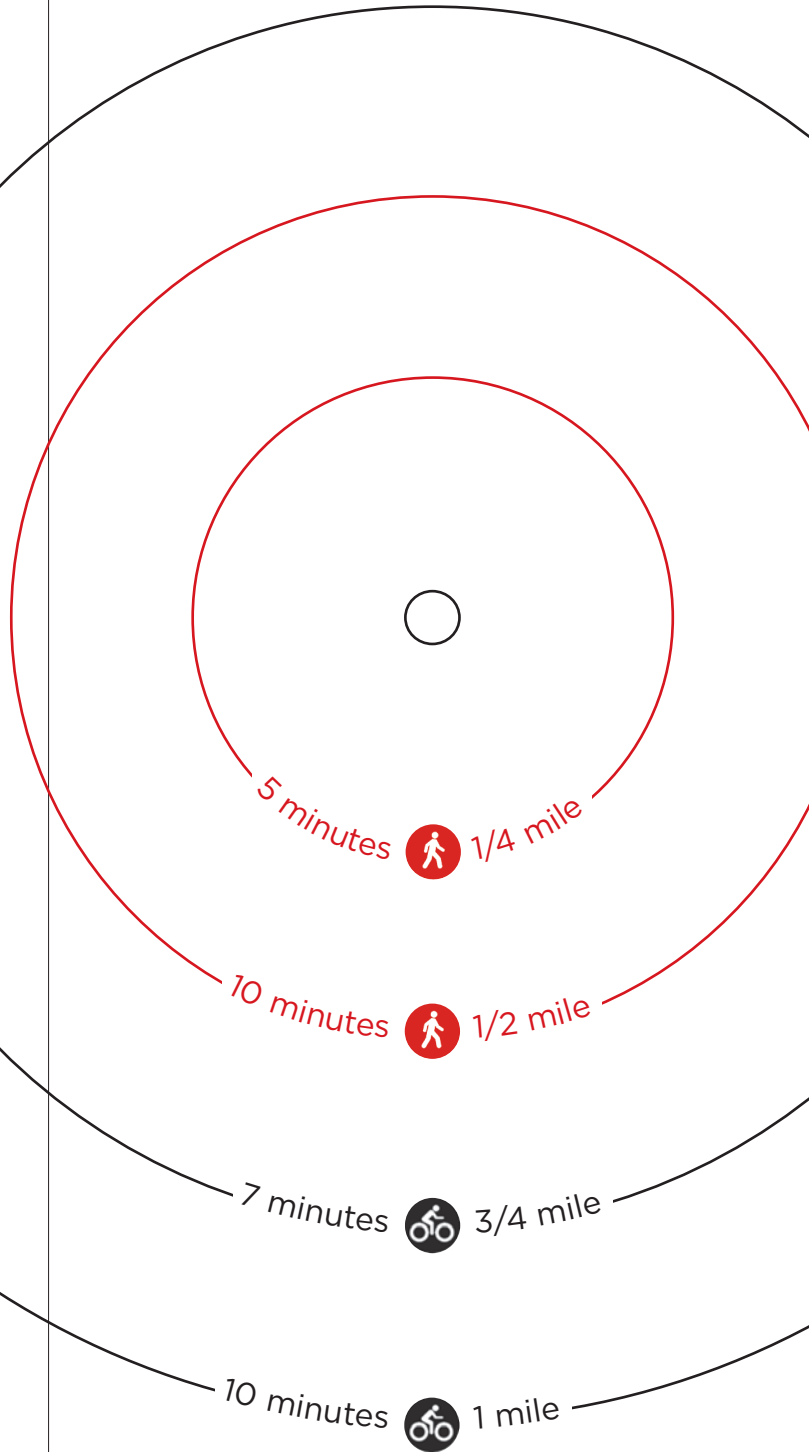

CitySmart

FAST. FLEXIBLE. FUN.

CitySmart

FAST. FLEXIBLE. FUN.

Scaled for Getting Around in Cambridge Map

Scaled for Getting Around in Cambridge Map

5 minutes  1/4 mile

10 minutes  1/2 mile

7 minutes  3/4 mile

10 minutes  1 mile

5 minutes  1/4 mile

10 minutes  1/2 mile

7 minutes  3/4 mile

10 minutes  1 mile

CitySmart

FAST. FLEXIBLE. FUN.

Scaled for Getting Around in Cambridge Map

CitySmart

FAST. FLEXIBLE. FUN.

Scaled for Getting Around in Cambridge Map