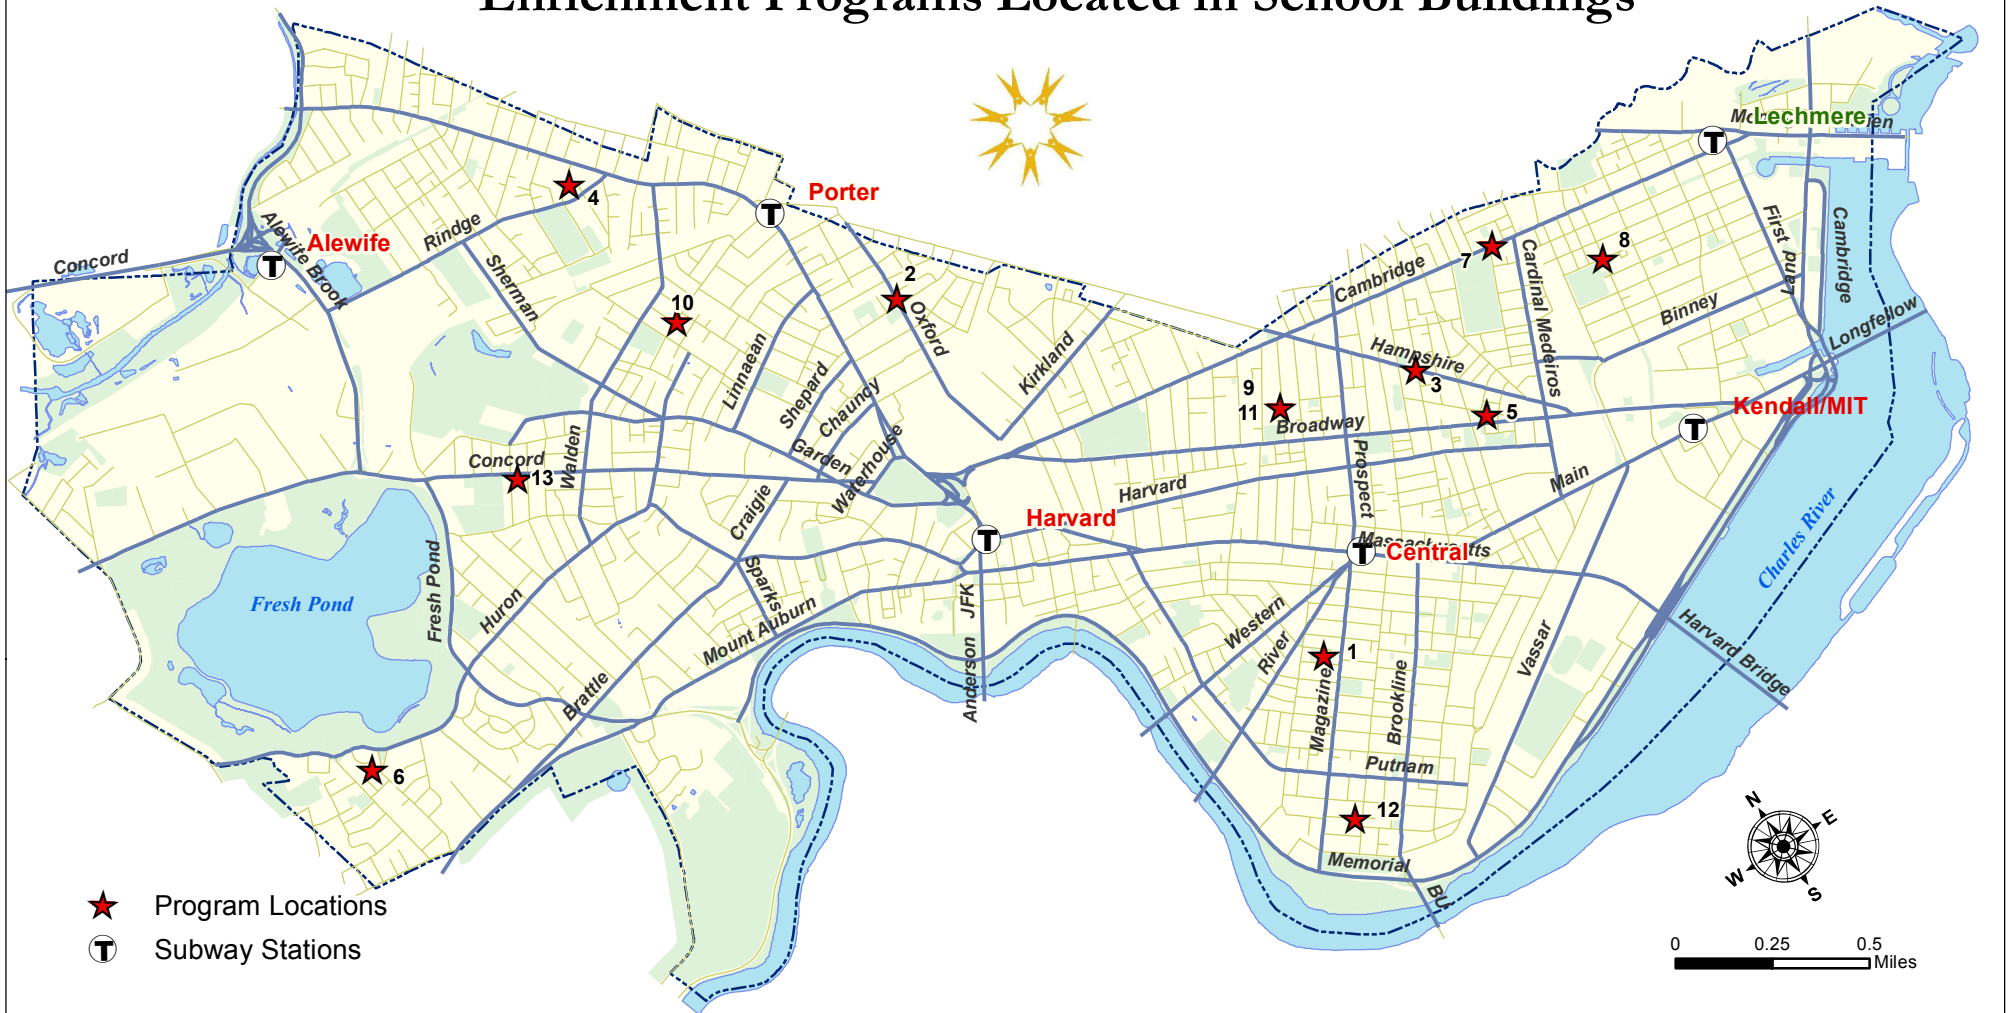

City of Cambridge

Enrichment Programs Located in School Buildings

Community Schools

- | | | | |
|---|---|---|--|
| 1. Amigos Community School
101 Kinnaird Street | 5. Fletcher Maynard Neighborhood Council & Community School
225 Windsor Street | 8. Kennedy Neighborhood Council & Community School at Kennedy-Longfellow School
158 Spring Street | 11. Longfellow Neighborhood Council & Community School
359 Broadway |
| 2. Agassiz Community School
20 Sacramento Street | 6. Haggerty Neighborhood Council & Community School
110 Cushing Street | 9. King Neighborhood Council and Community School
359 Broadway (<i>Temporary location until June 2015</i>) | 12. Morse Neighborhood Council & Community School
40 Granite Street |
| 3. Cambridgeport Community School
89 Elm Street | 7. Harrington Neighborhood Council & Community School at King Open School
850 Cambridge Street | 10. Linnaean Neighborhood Council & Community School at Graham & Parks School
44 Linnaean Street | 13. Tobin Neighborhood Council & Community School
197 Vassal Lane |
| 4. Fitzgerald Neighborhood Council & Community School at Peabody School
70 Rindge Avenue | | | |