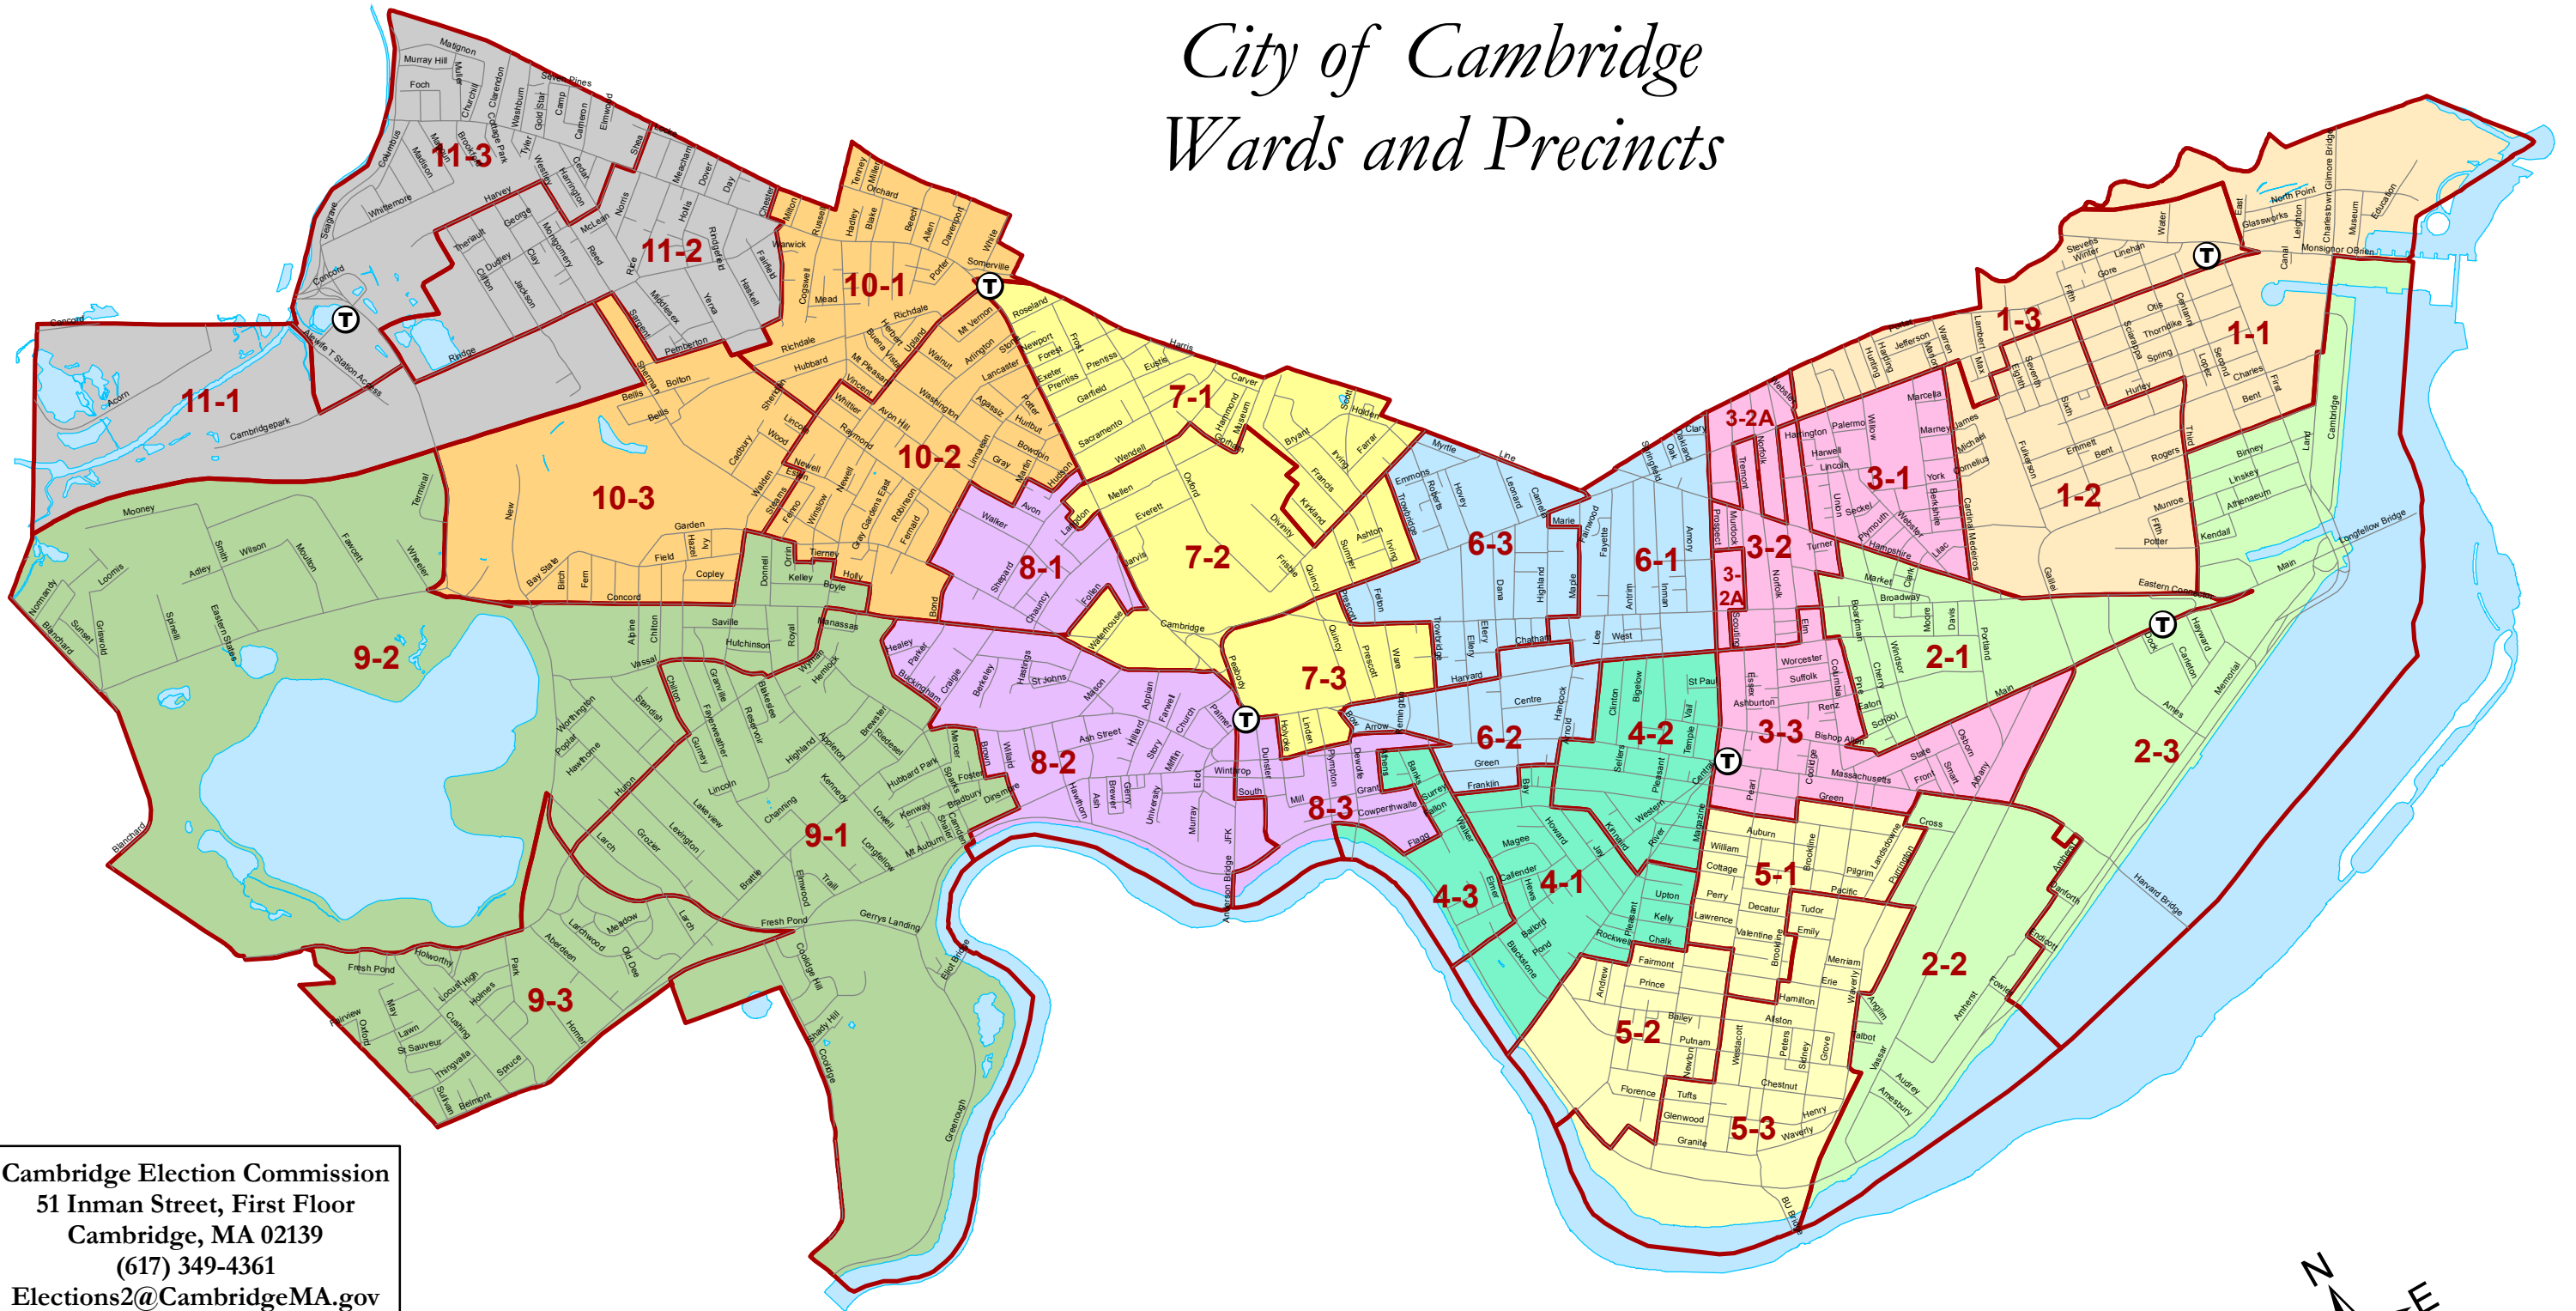

City of Cambridge Wards and Precincts

Cambridge Election Commission
 51 Inman Street, First Floor
 Cambridge, MA 02139
 (617) 349-4361
 Elections2@CambridgeMA.gov

Legend
 Ward and Precinct Boundaries

11 Wards, 33 Precincts approved by the Cambridge Election Commission on June 15, 2011
 and the Local Election District Review Commission (LEDRC) on July 14, 2011.
 Wards and Precincts effective December 31, 2011.