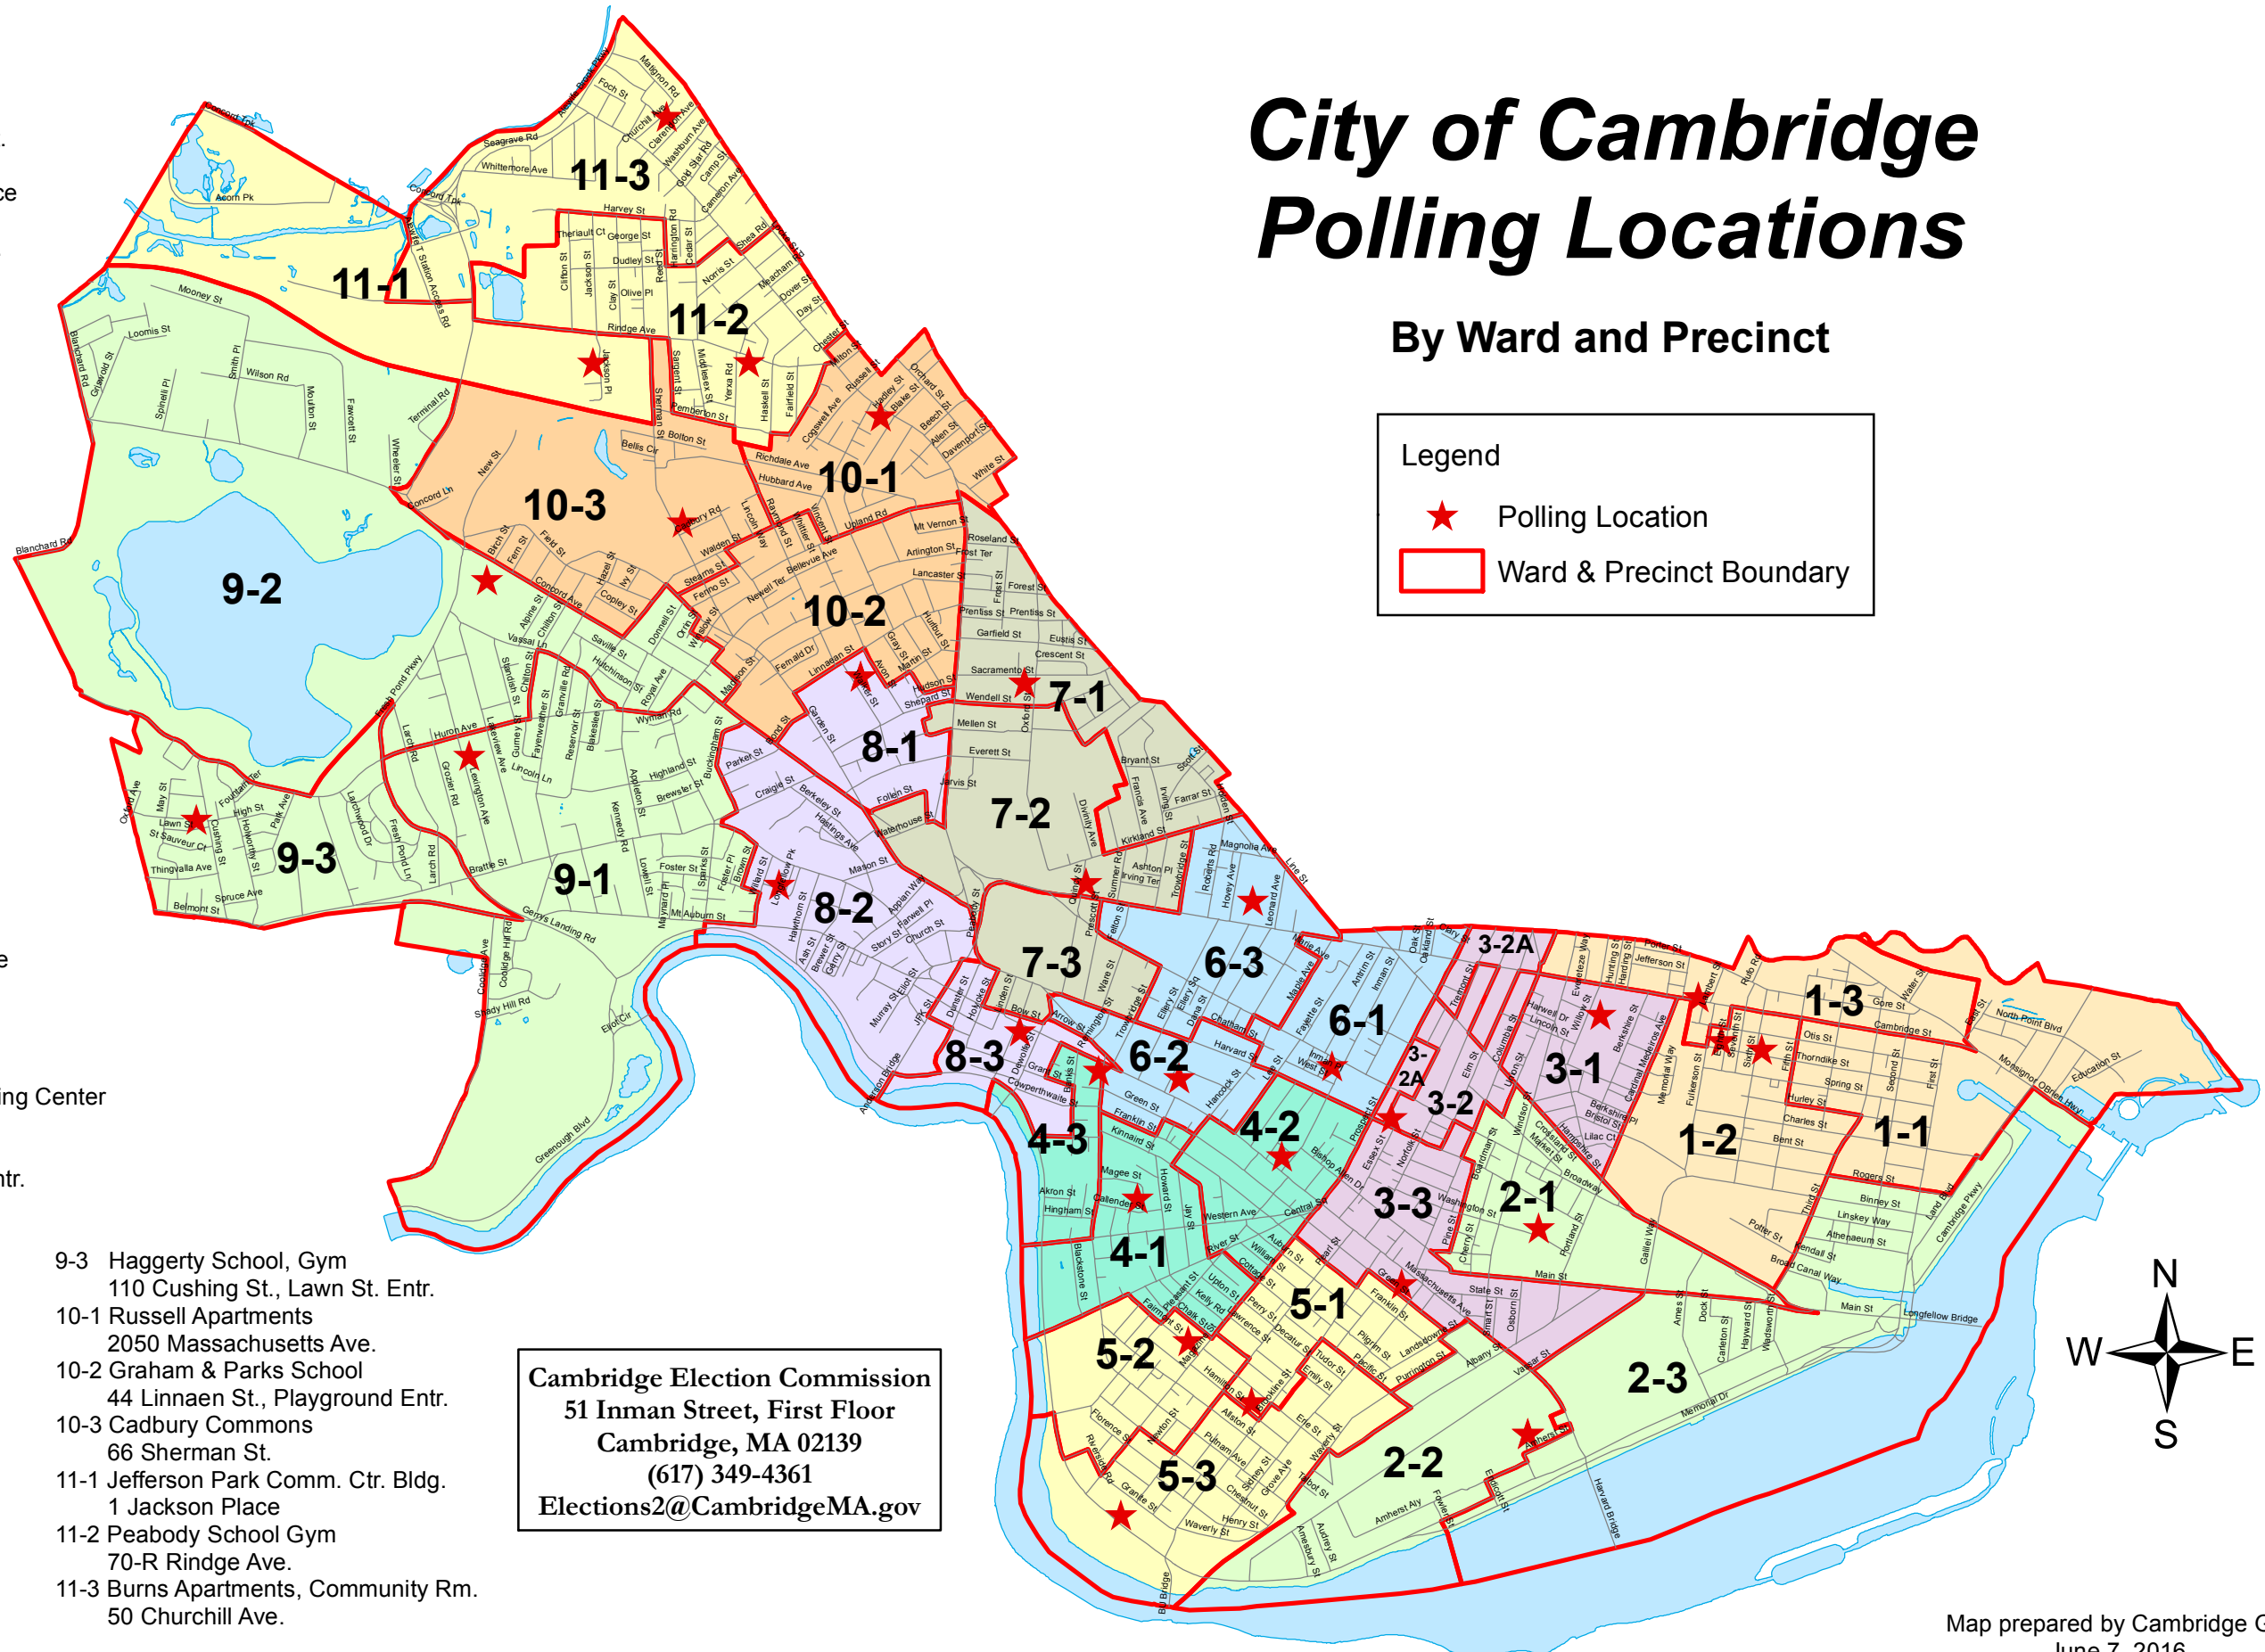

City of Cambridge Polling Locations

By Ward and Precinct

Legend

- ★ Polling Location
- Ward & Precinct Boundary

Cambridge Election Commission
51 Inman Street, First Floor
Cambridge, MA 02139
(617) 349-4361
Elections2@CambridgeMA.gov