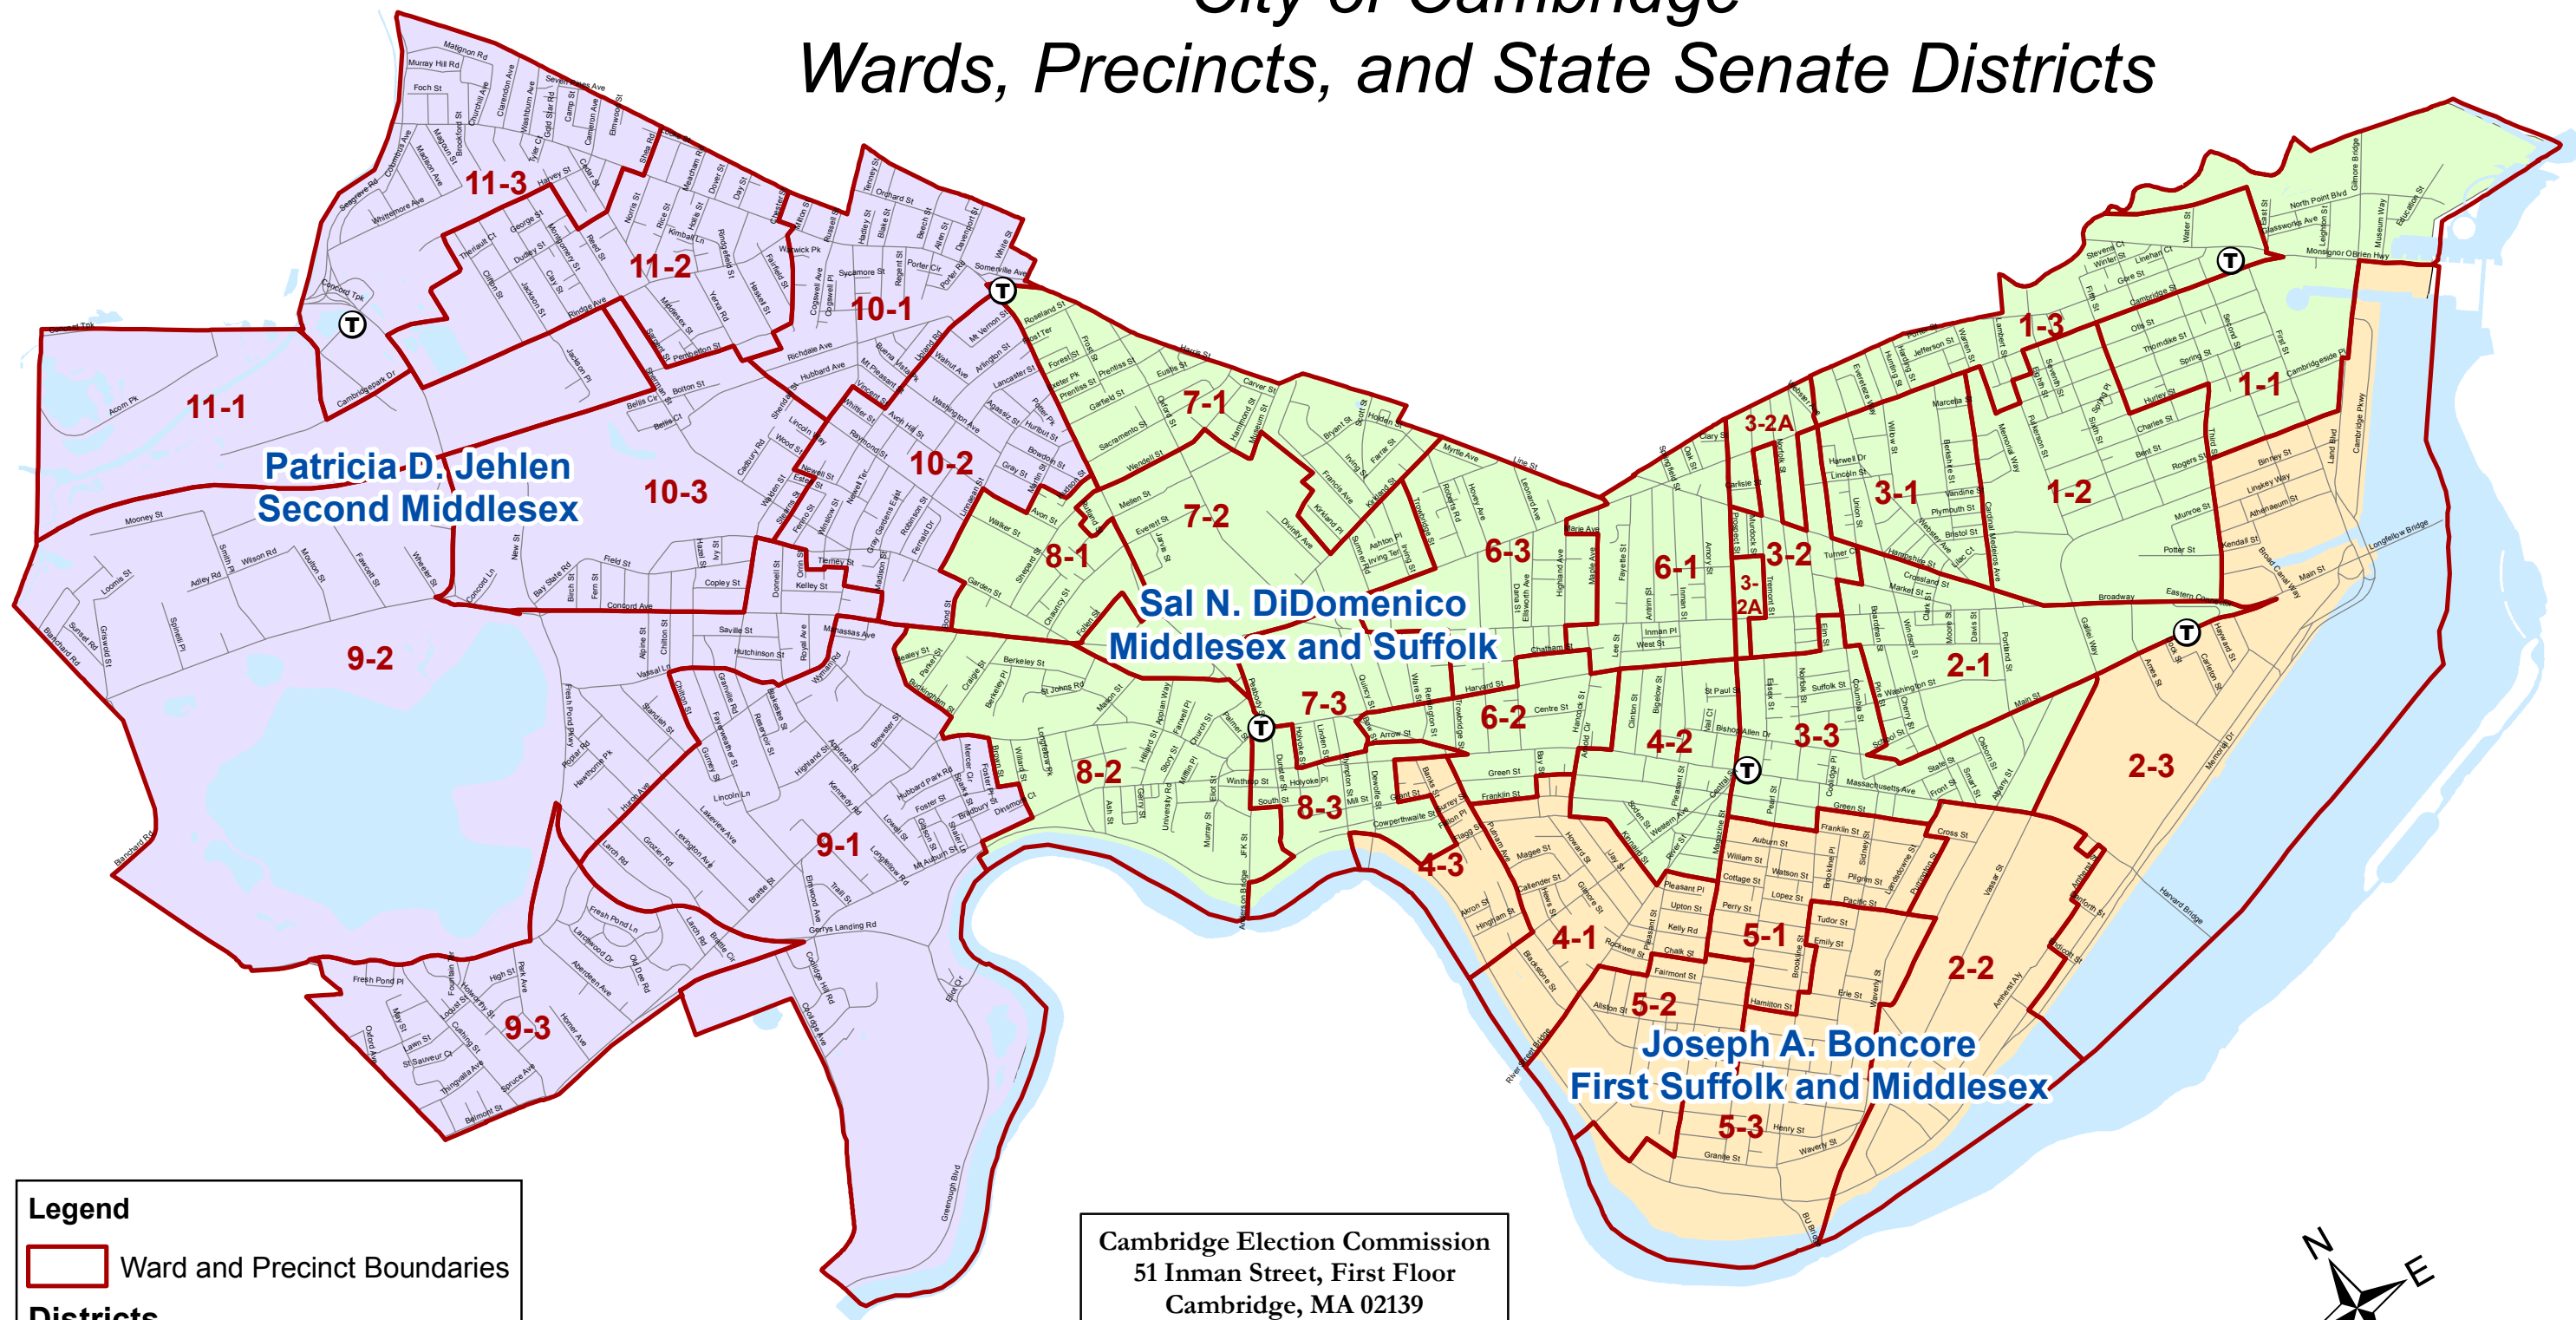

City of Cambridge

Wards, Precincts, and State Senate Districts

Patricia D. Jehlen
Second Middlesex

Sal N. DiDomenico
Middlesex and Suffolk

Joseph A. Boncore
First Suffolk and Middlesex

Legend

- Ward and Precinct Boundaries

11 Wards, 33 Precincts approved by the Cambridge Election Commission on June 15, 2011 and the Local Election District Review Commission (LEDRC) on July 14, 2011.
Wards and Precincts effective December 31, 2011.