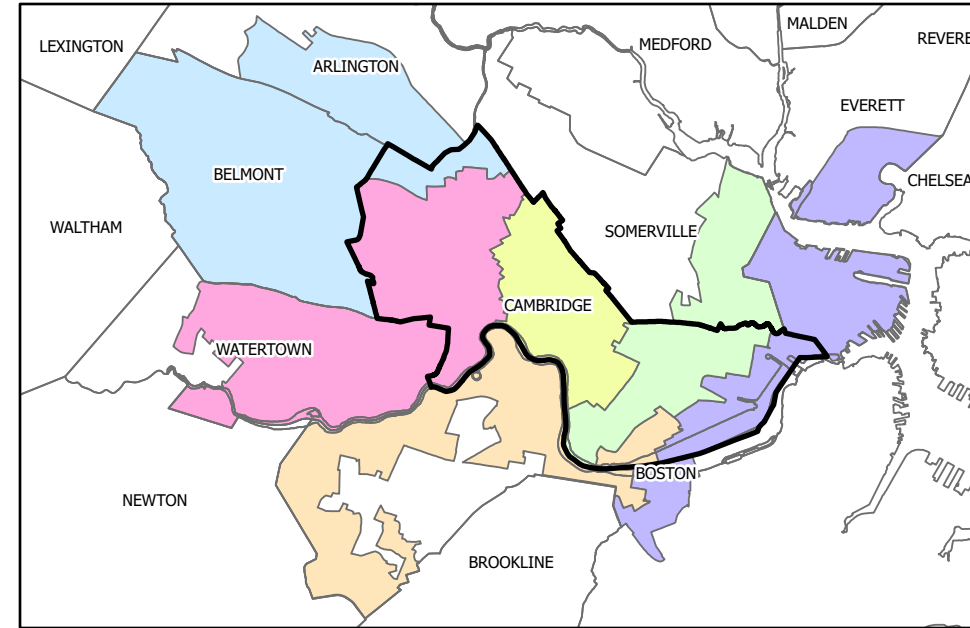

City of Cambridge

Wards, Precincts, and State Representative Districts

11 Wards, 33 Precincts approved by the Cambridge Election Commission on December 8, 2021
and the Local Election District Review Commission (LEDRC) on December 10, 2021.
Wards and Precincts effective December 31, 2021.

Legend

- MBTA Train Stations
- 24th Middlesex
- 25th Middlesex
- 26th Middlesex
- 29th Middlesex
- 2nd Suffolk
- 18th Suffolk
- 2022 Ward and Precinct Boundaries

Cambridge Election Commission
51 Inman Street, First Floor
Cambridge, MA 02139
(617) 349-4361
Elections2@CambridgeMA.gov

Map prepared by Cambridge GIS
January 26, 2023