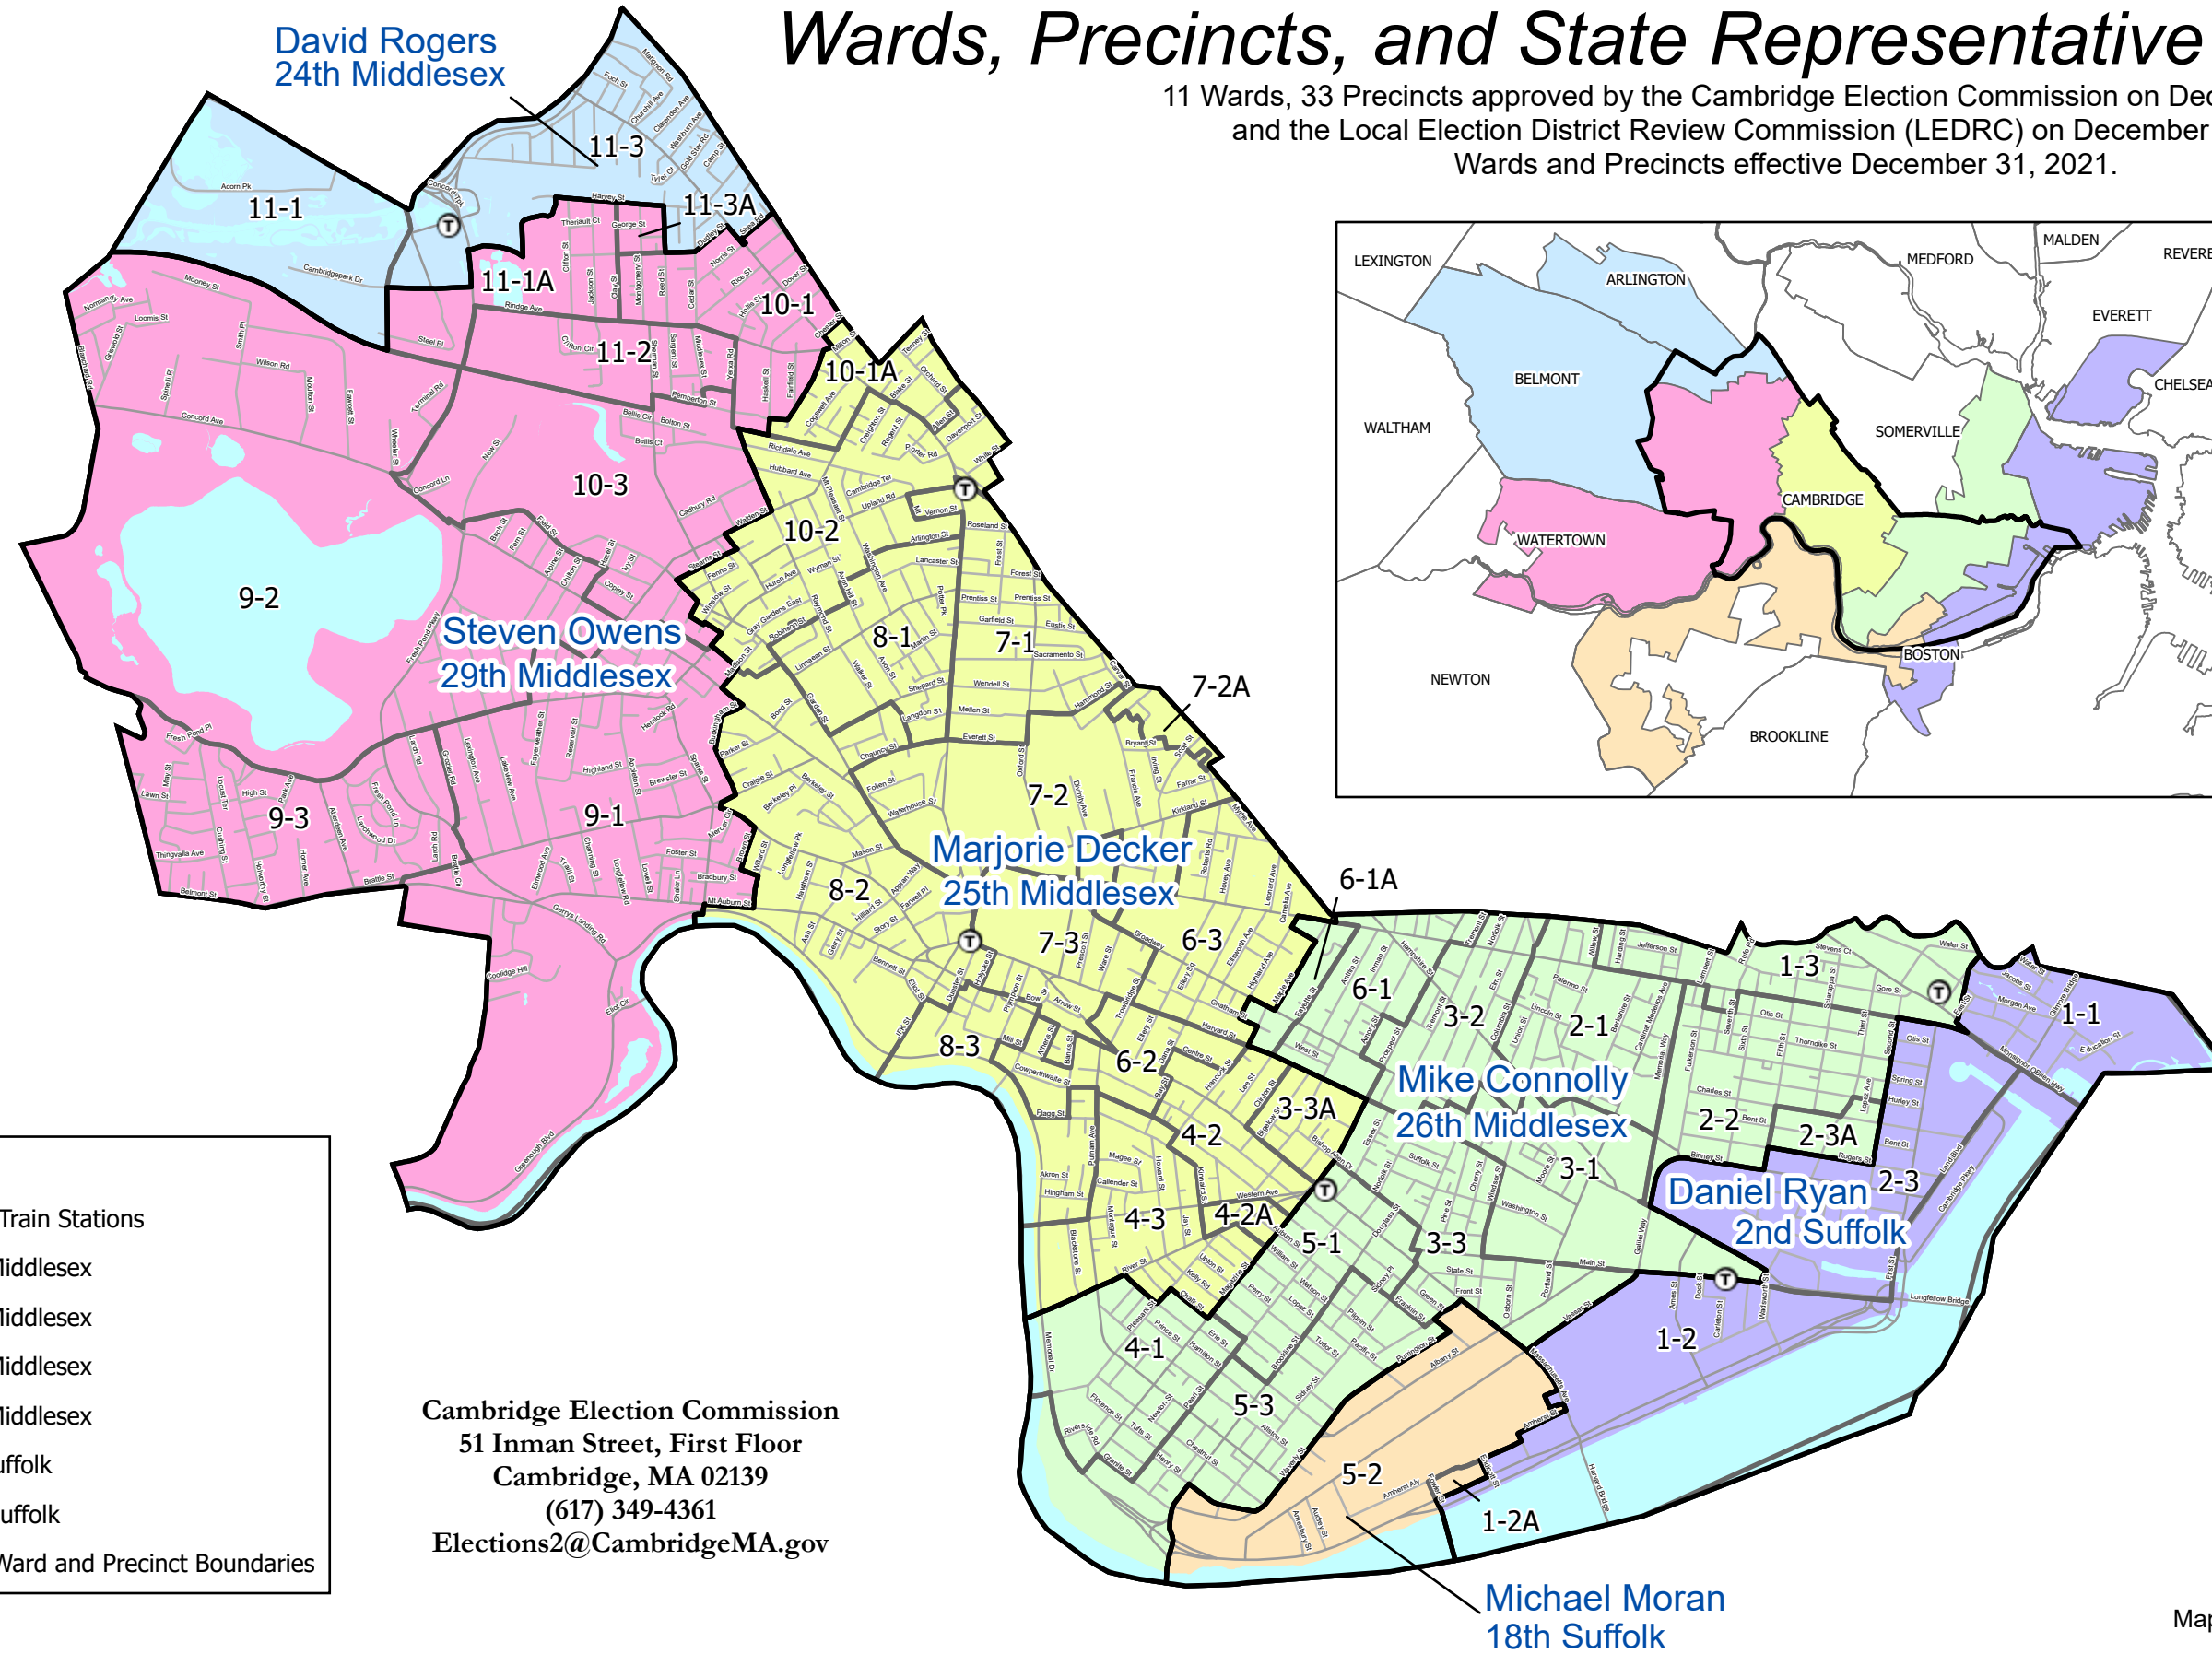

City of Cambridge

Wards, Precincts, and State Representative Districts

11 Wards, 33 Precincts approved by the Cambridge Election Commission on December 8, 2021
and the Local Election District Review Commission (LEDRC) on December 10, 2021.
Wards and Precincts effective December 31, 2021.

Legend

- MBTA Train Stations
- 24th Middlesex
- 25th Middlesex
- 26th Middlesex
- 29th Middlesex
- 2nd Suffolk
- 18th Suffolk
- 2022 Ward and Precinct Boundaries

Cambridge Election Commission
51 Inman Street, First Floor
Cambridge, MA 02139
(617) 349-4361
Elections2@CambridgeMA.gov

Map prepared by Cambridge GIS
January 26, 2023