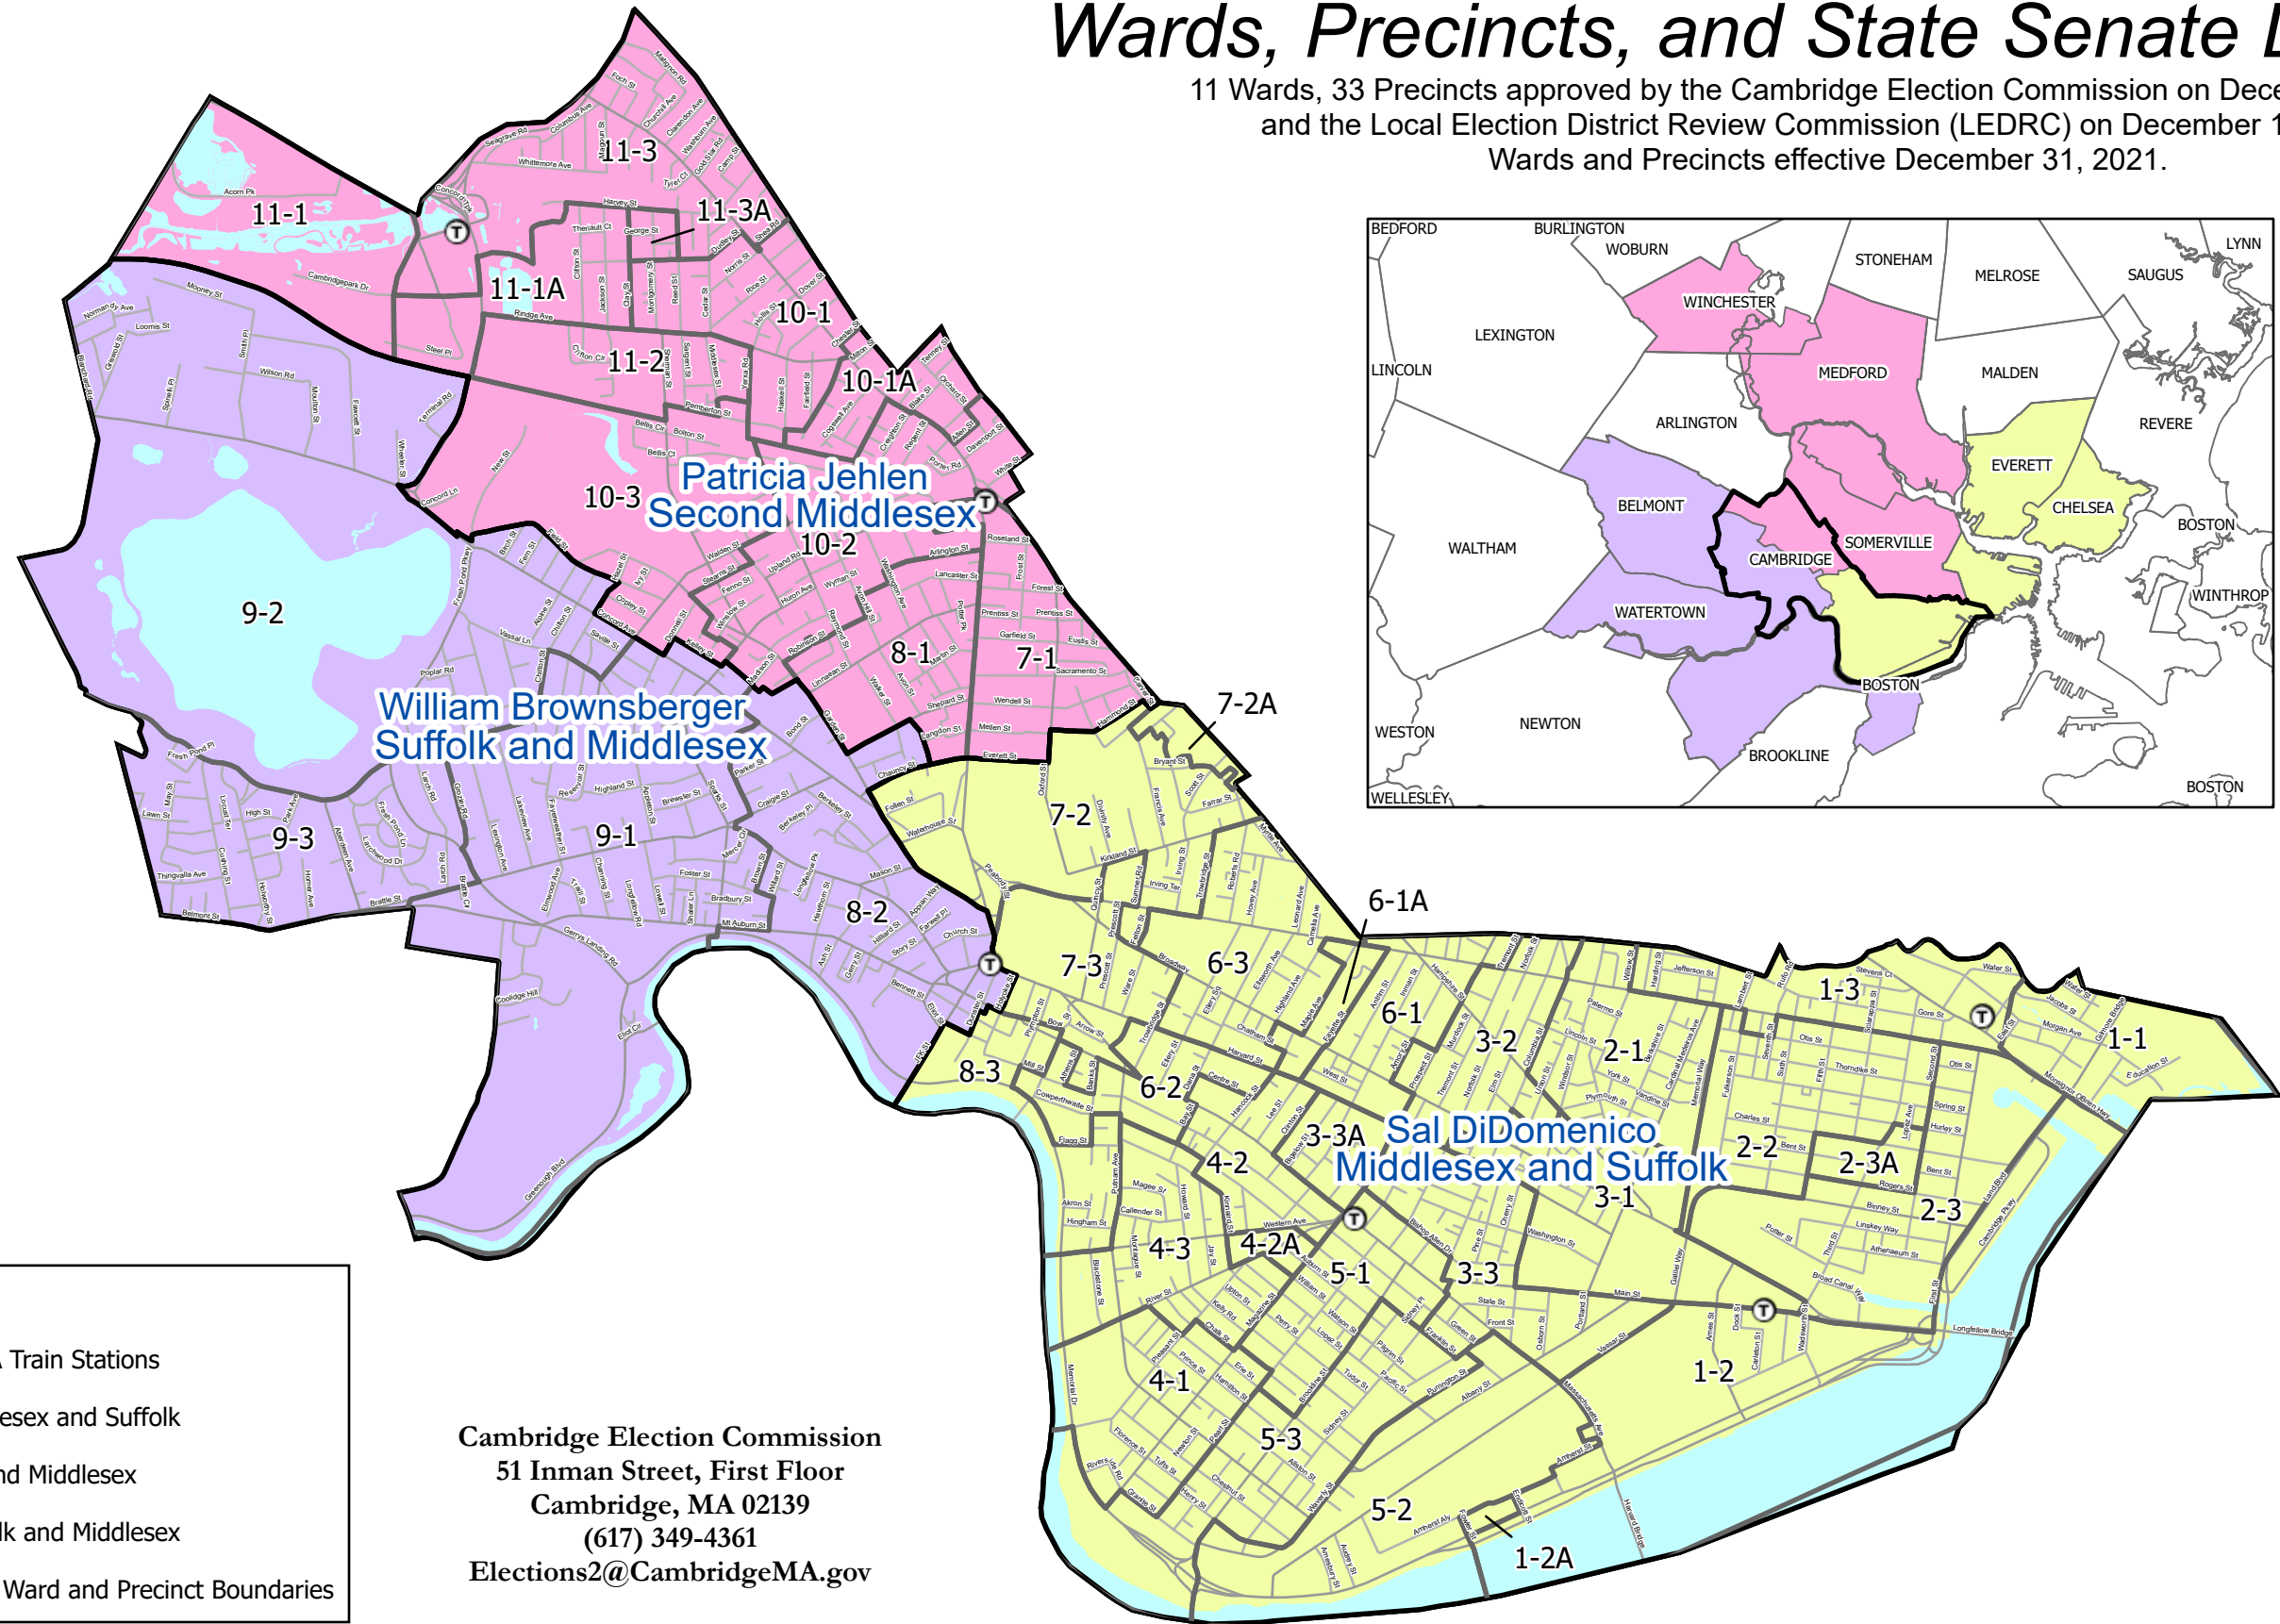

City of Cambridge

Wards, Precincts, and State Senate Districts

11 Wards, 33 Precincts approved by the Cambridge Election Commission on December 8, 2021
and the Local Election District Review Commission (LEDRC) on December 10, 2021.
Wards and Precincts effective December 31, 2021.

Legend

-  MBTA Train Stations
-  Middlesex and Suffolk
-  Second Middlesex
-  Suffolk and Middlesex
-  2022 Ward and Precinct Boundaries

Cambridge Election Commission
51 Inman Street, First Floor
Cambridge, MA 02139
(617) 349-4361
Elections2@CambridgeMA.gov