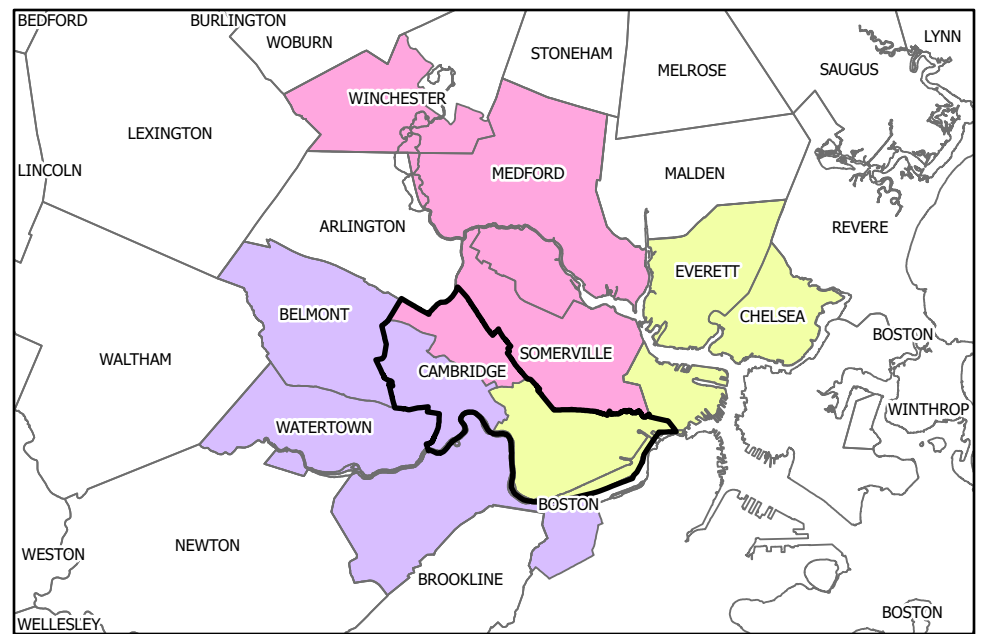

City of Cambridge

Wards, Precincts, and State Senate Districts

11 Wards, 33 Precincts approved by the Cambridge Election Commission on December 8, 2021
and the Local Election District Review Commission (LEDRC) on December 10, 2021.
Wards and Precincts effective December 31, 2021.

Legend

-  MBTA Train Stations
-  Middlesex and Suffolk
-  Second Middlesex
-  Suffolk and Middlesex
-  2022 Ward and Precinct Boundaries

Cambridge Election Commission
51 Inman Street, First Floor
Cambridge, MA 02139
(617) 349-4361
Elections2@CambridgeMA.gov