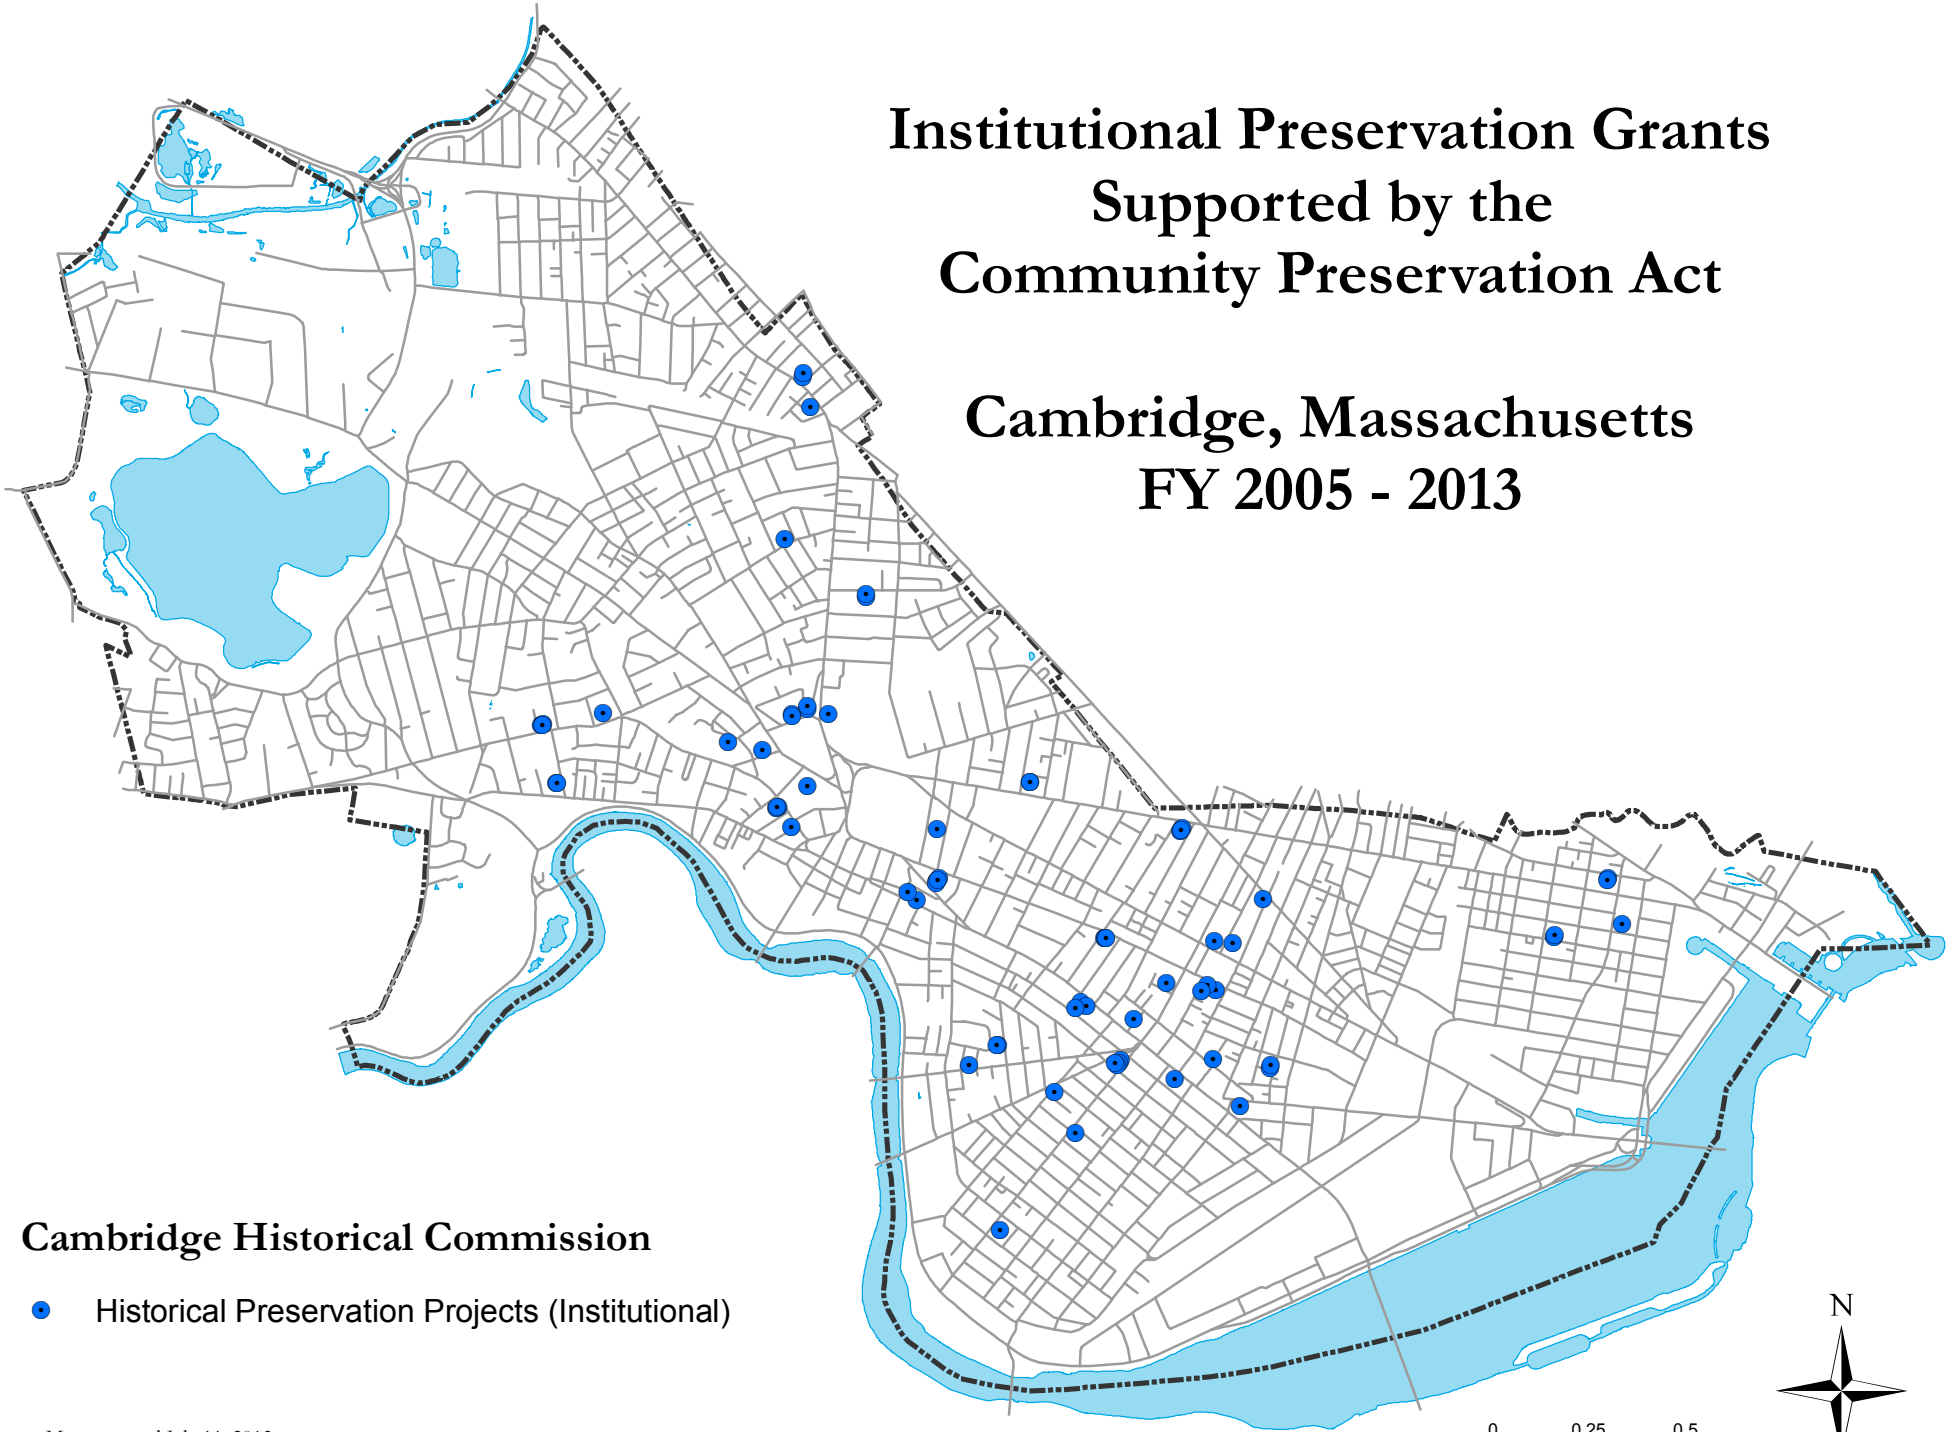

# Institutional Preservation Grants Supported by the Community Preservation Act

## Cambridge, Massachusetts FY 2005 - 2013

**Cambridge Historical Commission**

● Historical Preservation Projects (Institutional)

Map prepared July 11, 2013