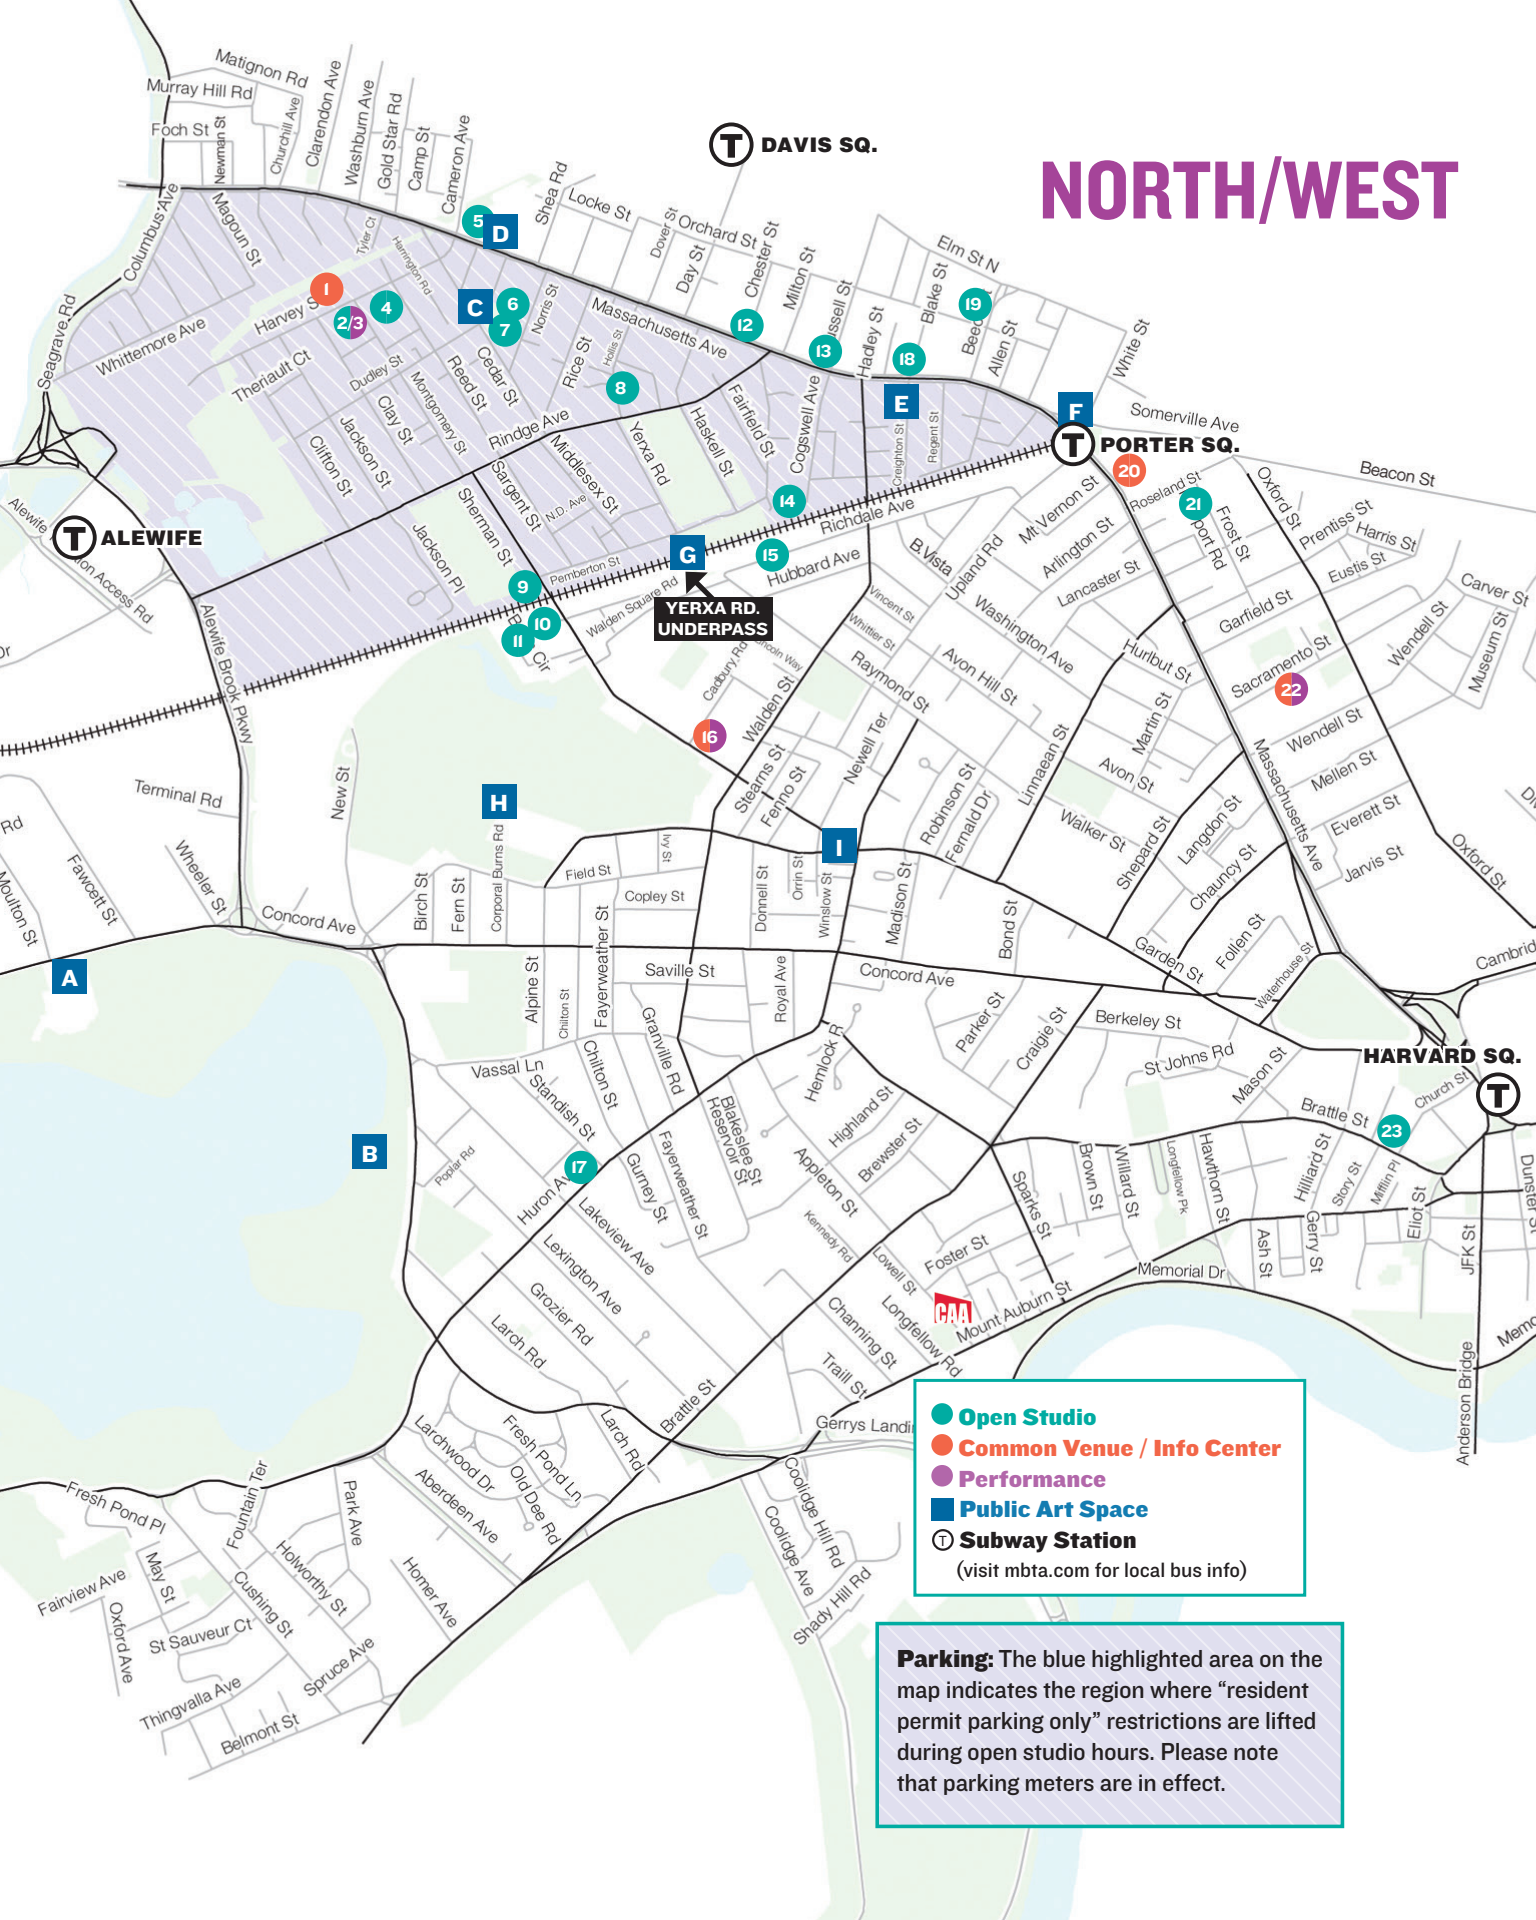

NORTH/WEST

T DAVIS SQ.

T ALEWIFE

T PORTER SQ.

YERXA RD. UNDERPASS

T HARVARD SQ.

1. Open Studio
   - Common Venue / Info Center
   - Performance
   - Public Art Space
   - **T** Subway Station
2. (visit mbta.com for local bus info)

Parking: The blue highlighted area on the map indicates the region where “resident permit parking only” restrictions are lifted during open studio hours. Please note that parking meters are in effect.