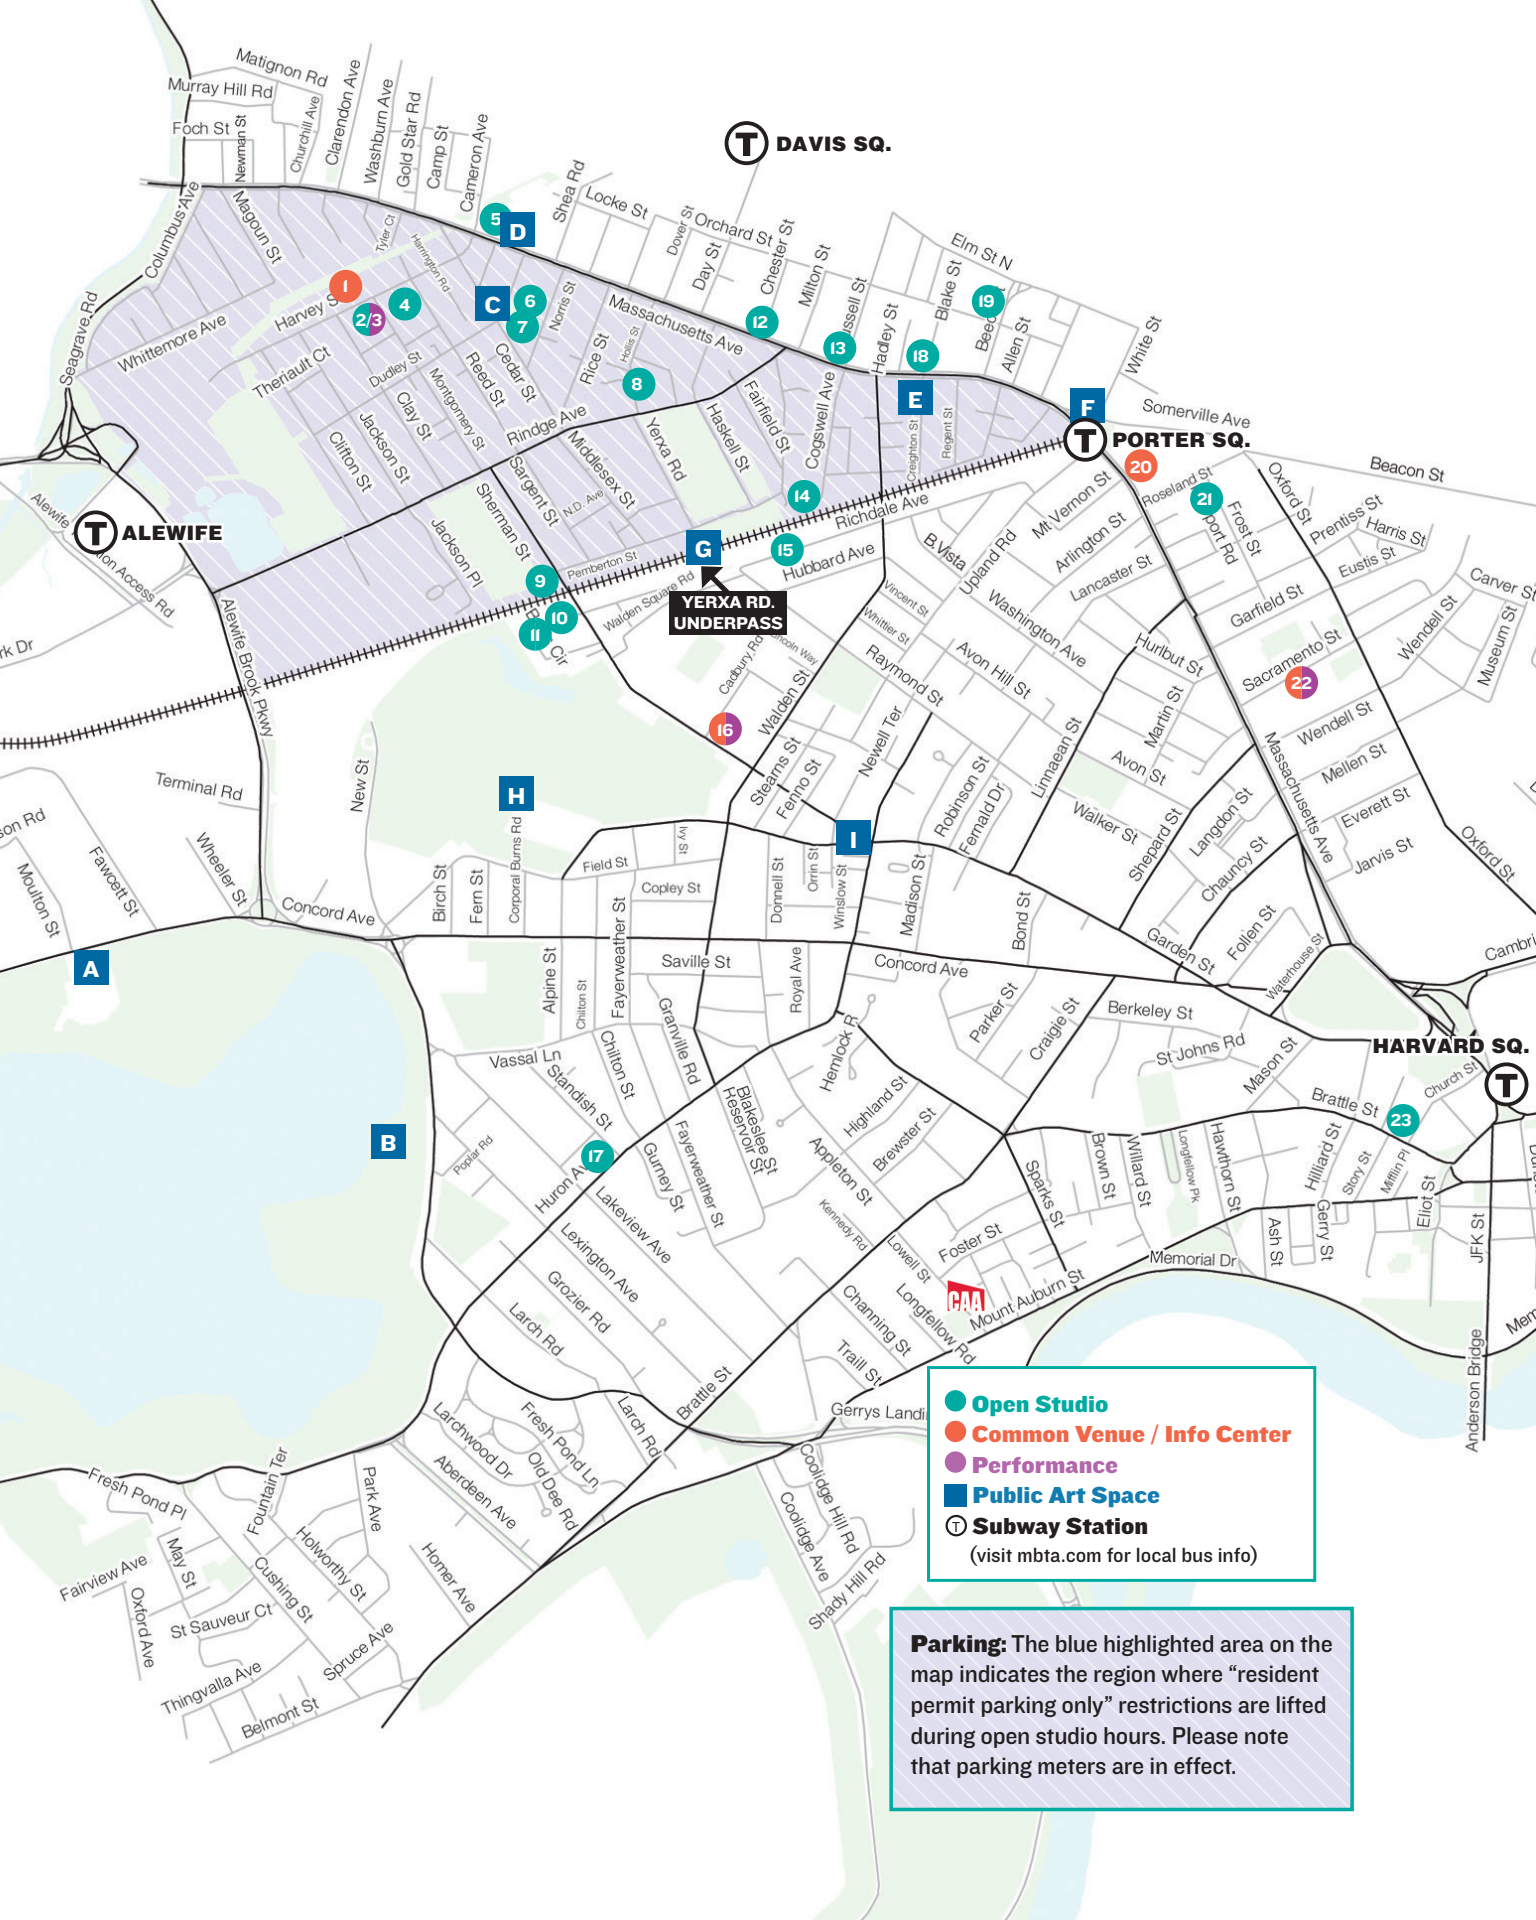

U **Roberley Bell**
Here and There, 2008
Costa Lopez Taylor Park (Charles Street, East Cambridge)

T DAVIS SQ.

T ALEWIFE

T PORTER SQ.

YERXA RD. UNDERPASS

T HARVARD SQ.

- **Open Studio**
- **Common Venue / Info Center**
- **Performance**
- A **Public Art Space**
- T** **Subway Station**
(visit mbta.com for local bus info)