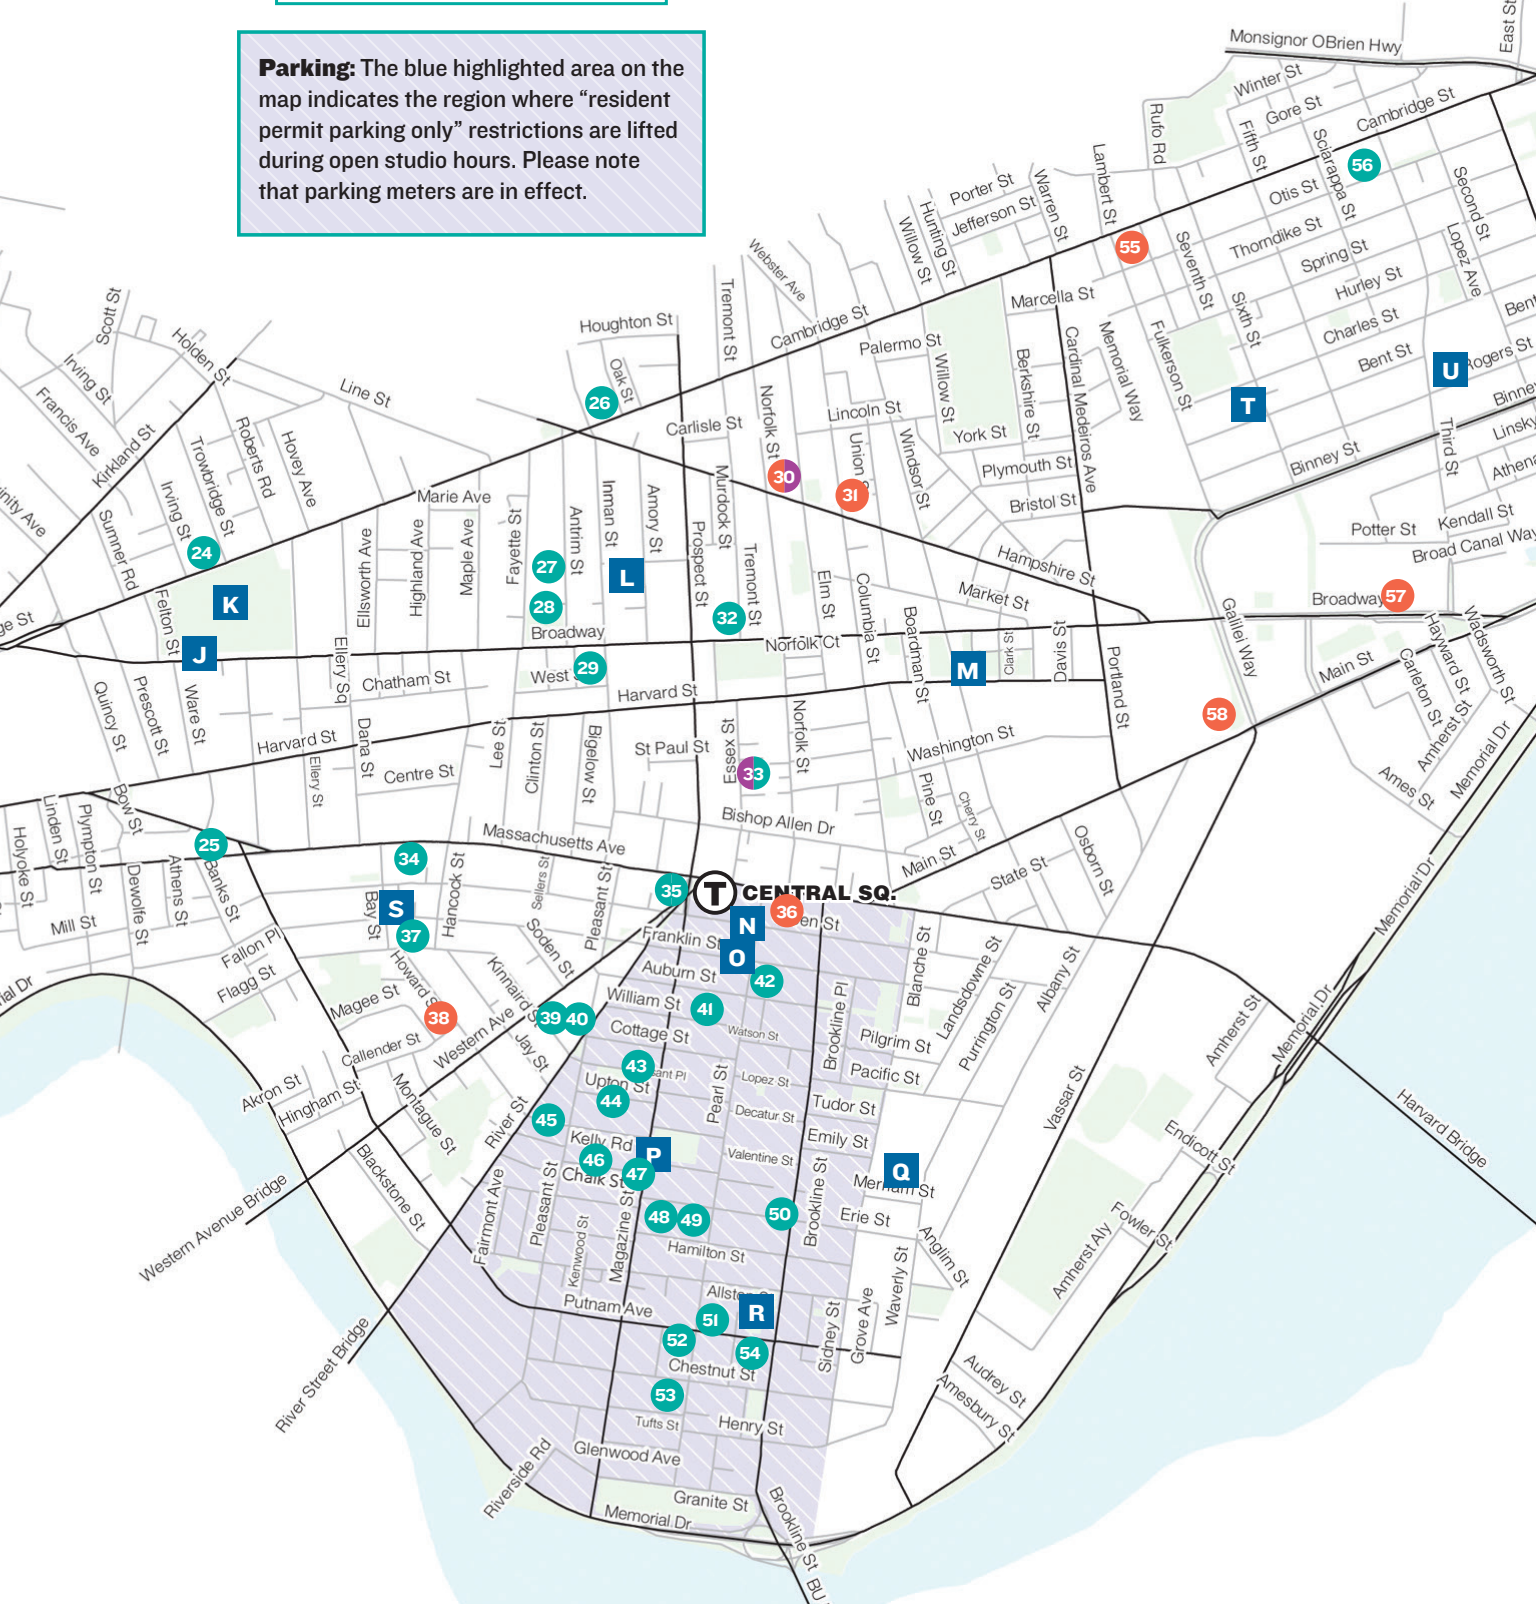

EAST/CENTRAL

- Open Studio
- Common Venue / Info Center
- Performance
- Public Art Space
- Ⓜ Subway Station
(visit mbta.com for local bus info)

Parking: The blue highlighted area on the map indicates the region where “resident permit parking only” restrictions are lifted during open studio hours. Please note that parking meters are in effect.