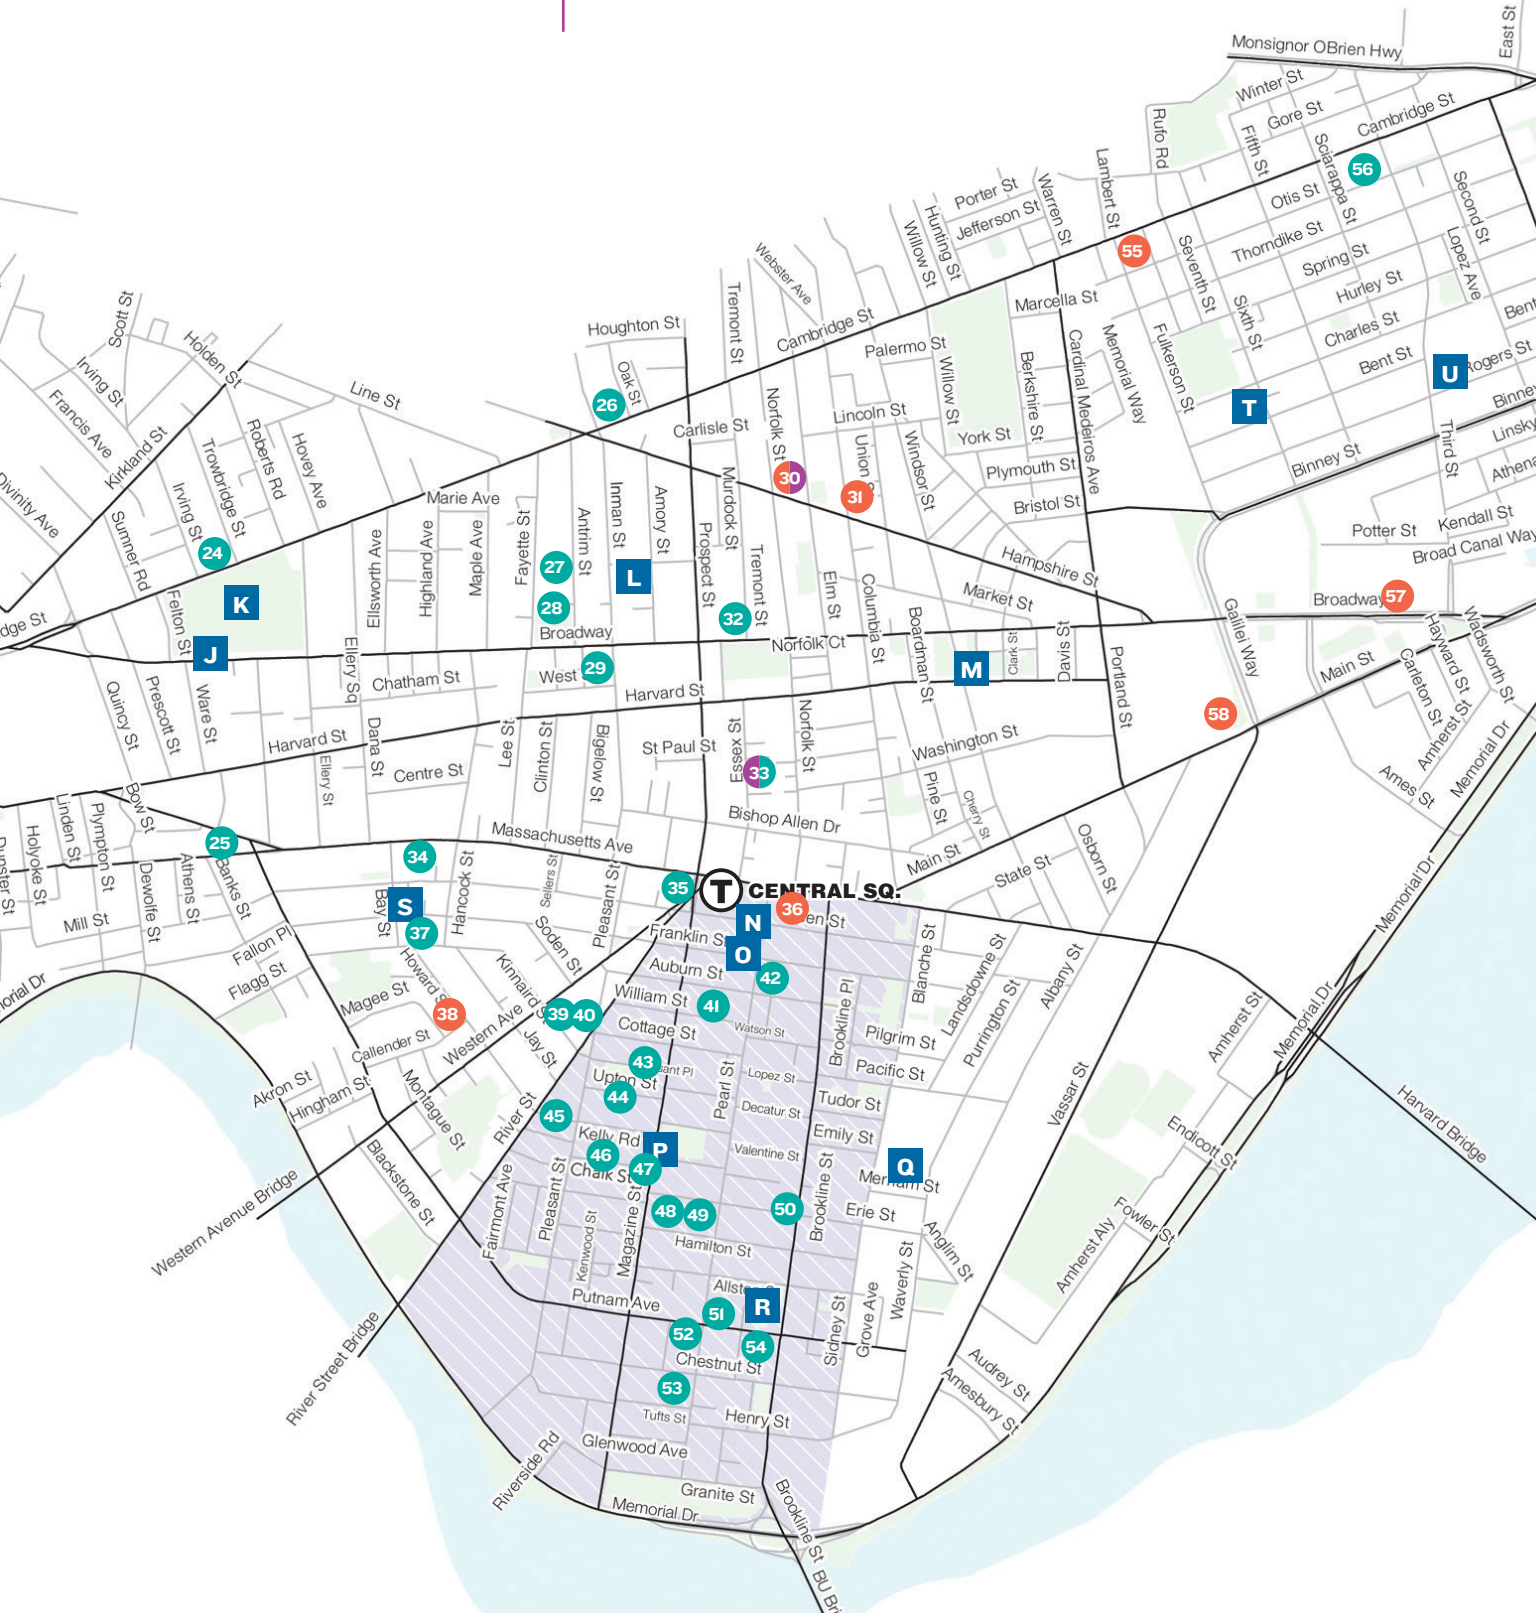

CAMBRIDGE ARTS

OPEN STUDIOS