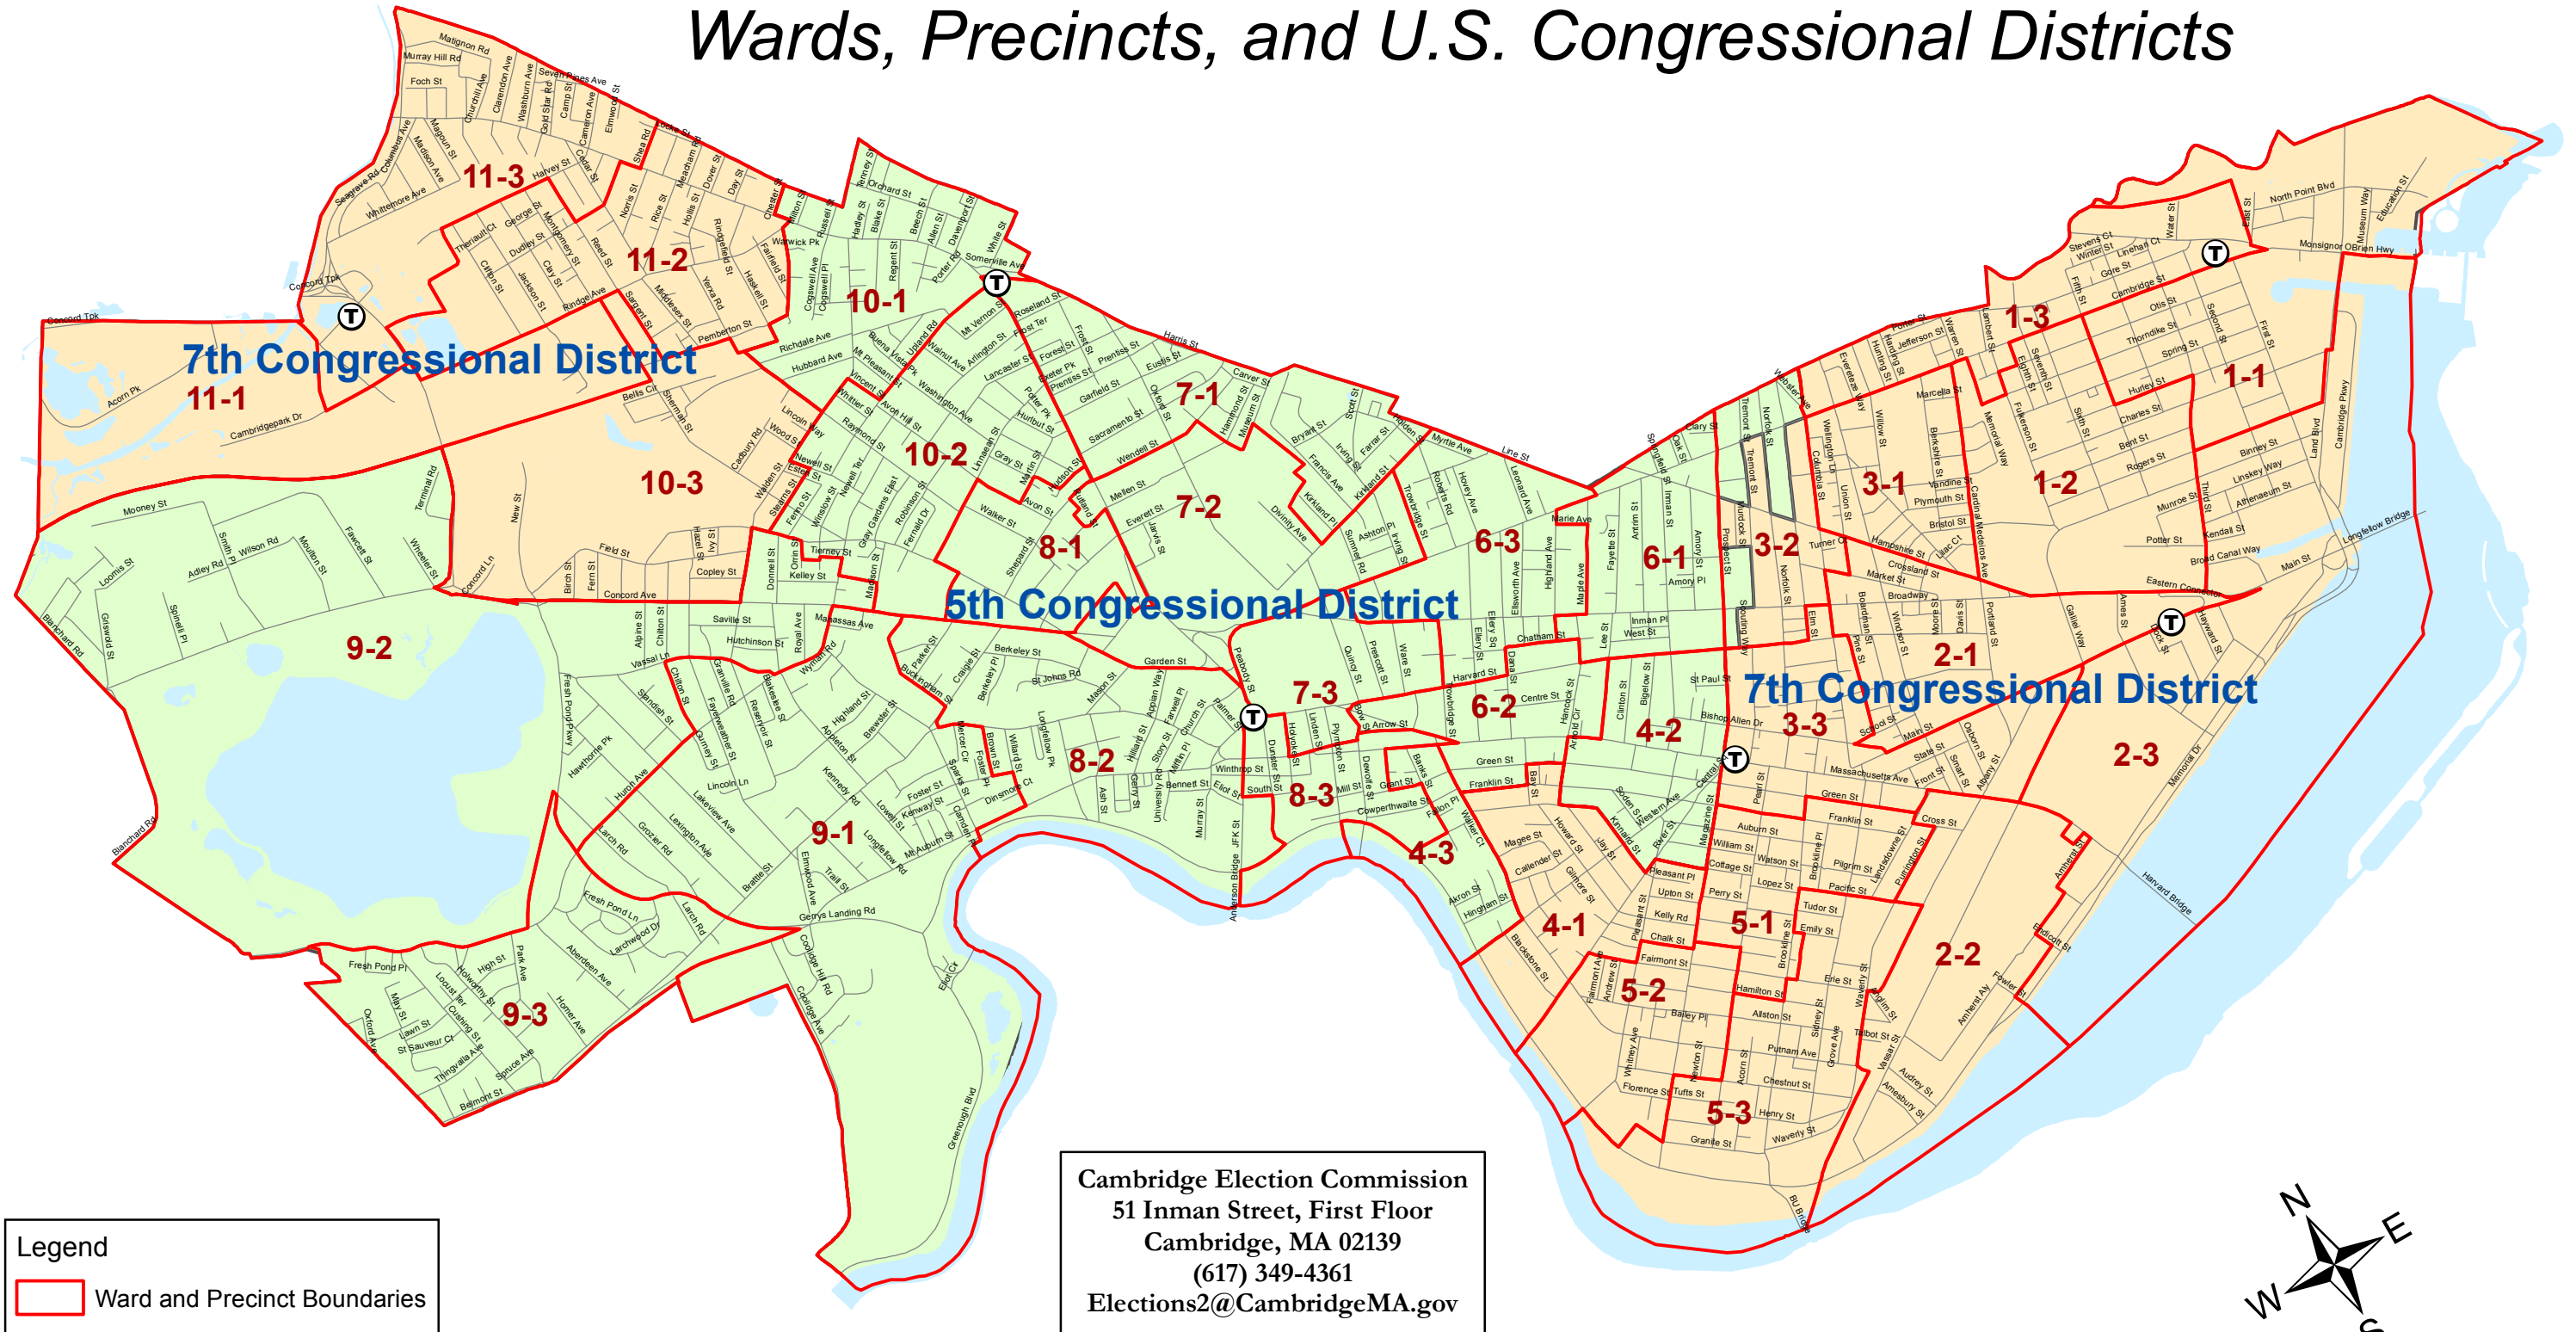

City of Cambridge

Wards, Precincts, and U.S. Congressional Districts

Legend

- Ward and Precinct Boundaries
- District**
 - 5th Congressional District
 - 7th Congressional District

Cambridge Election Commission
 51 Inman Street, First Floor
 Cambridge, MA 02139
 (617) 349-4361
 Elections2@CambridgeMA.gov

11 Wards, 33 Precincts approved by the Cambridge Election Commission on June 15, 2011
 and the Local Election District Review Commission (LEDRC) on July 14, 2011.
 Wards and Precincts effective December 31, 2011.

Please Note: Voters are represented by the officials elected in 2010 until after the election to be held on November 6, 2012

Map prepared by Cambridge GIS,
 February 3, 2012.