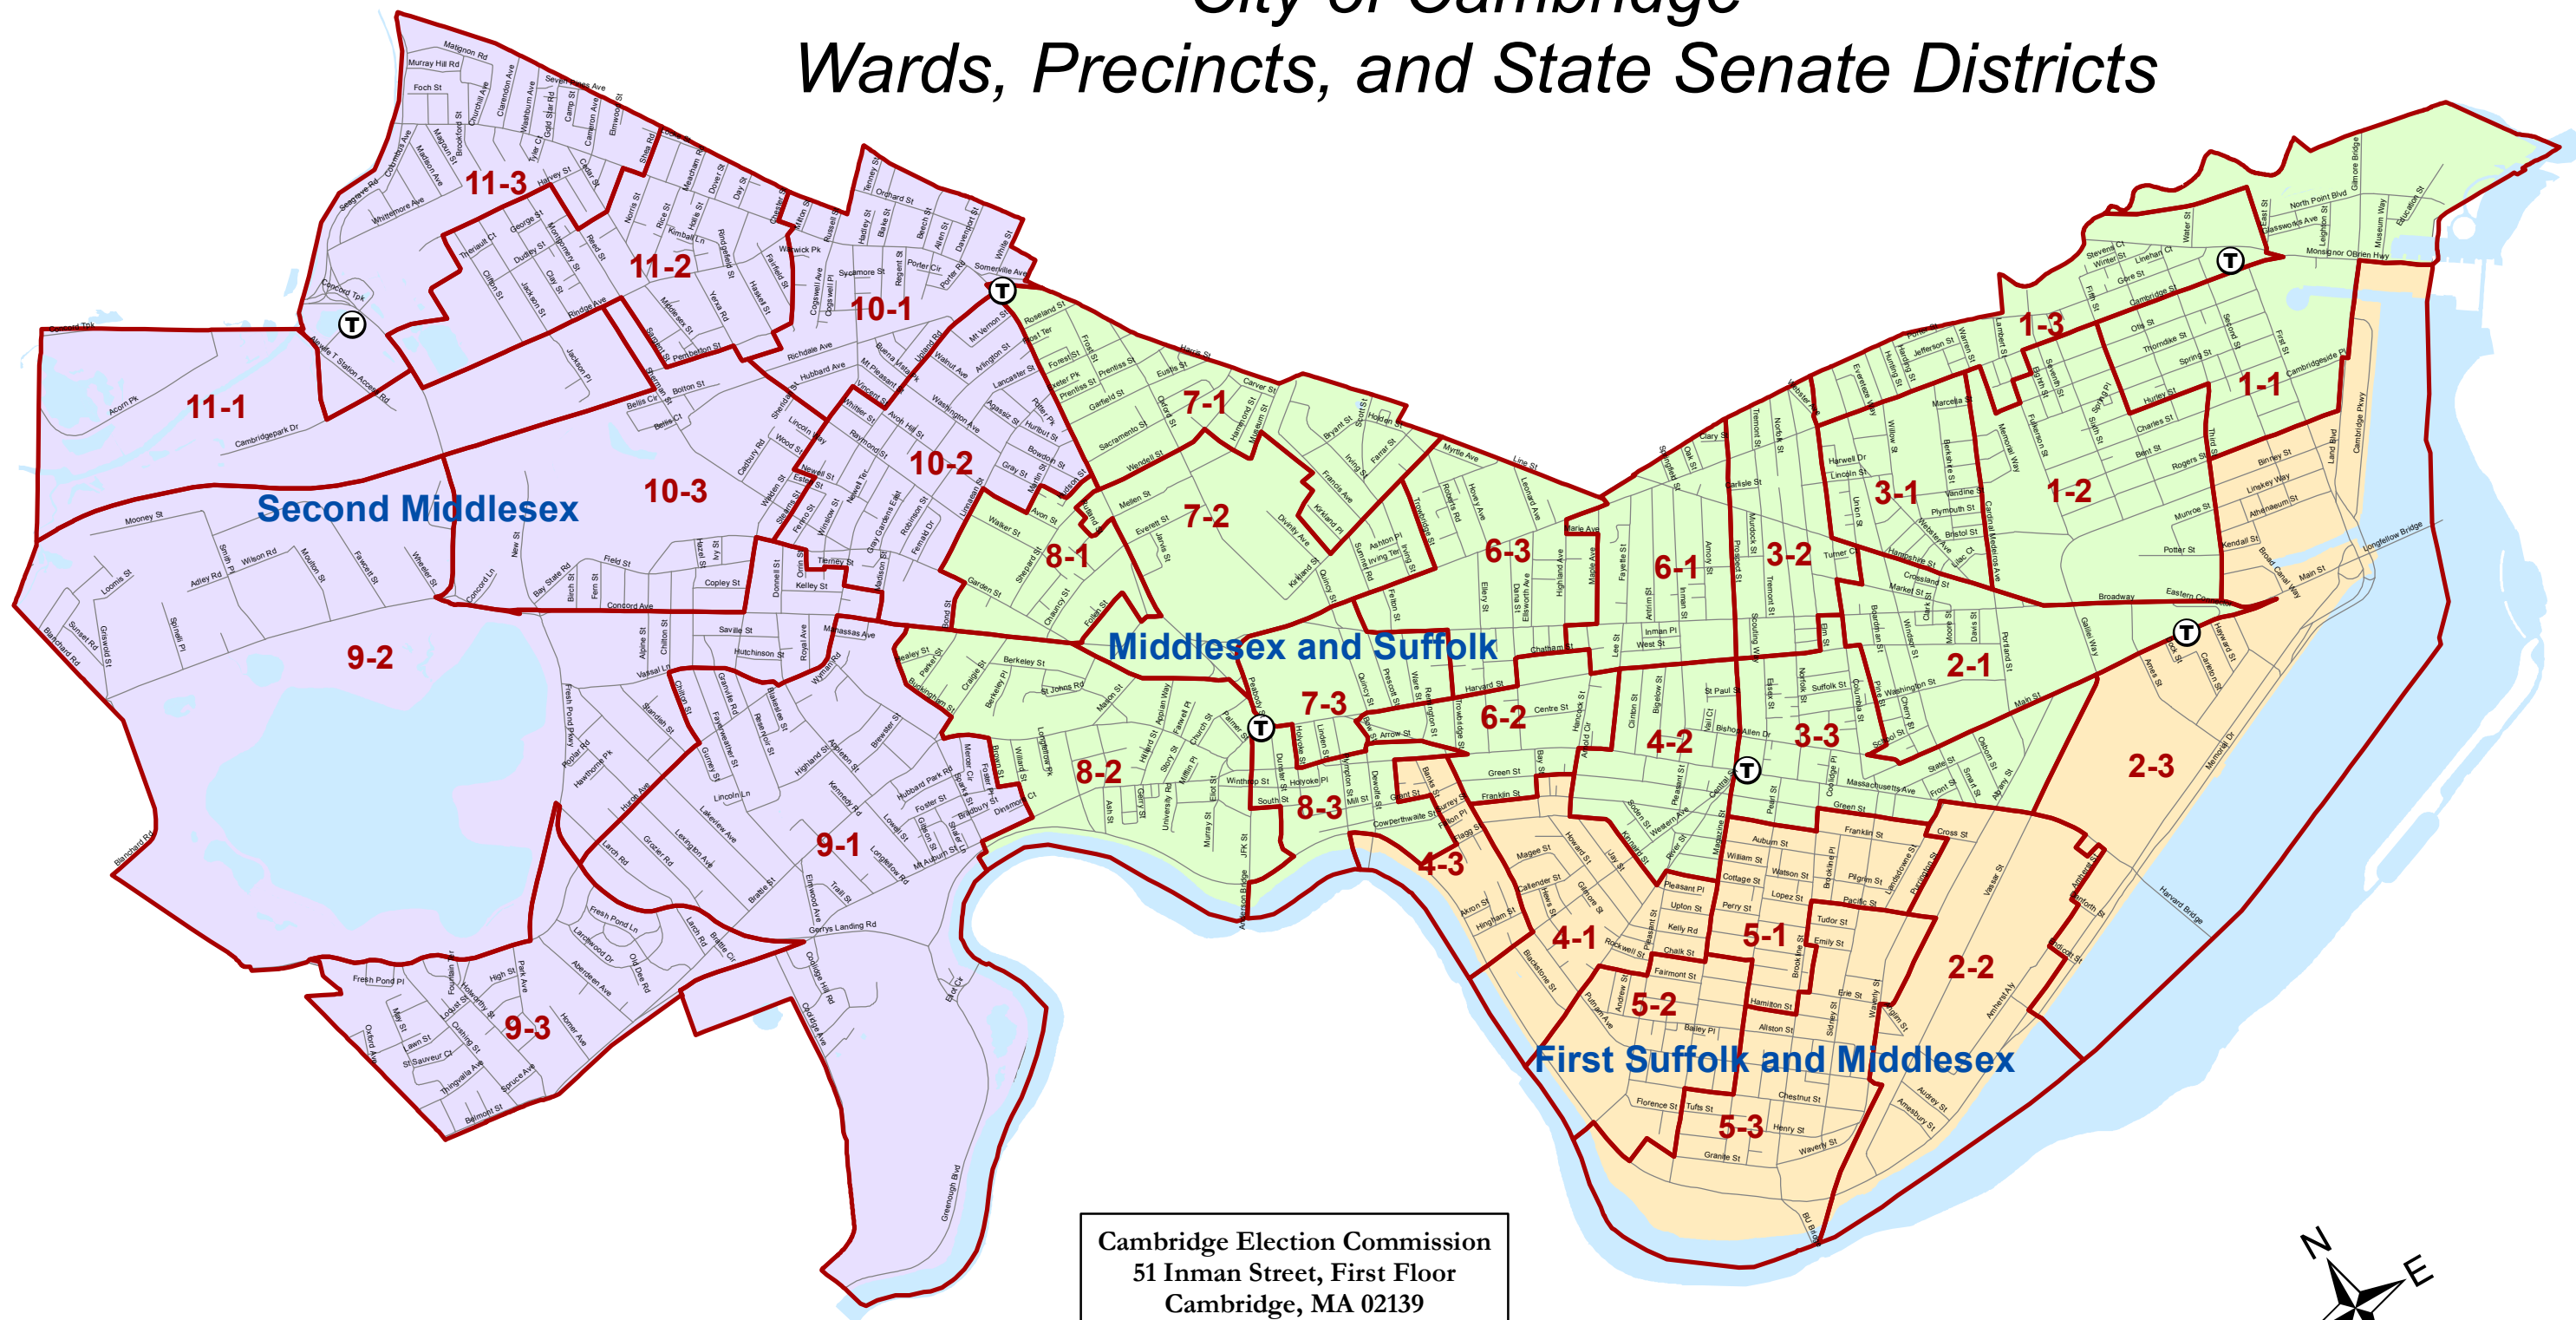

City of Cambridge

Wards, Precincts, and State Senate Districts

Second Middlesex

Middlesex and Suffolk

First Suffolk and Middlesex

Cambridge Election Commission
51 Inman Street, First Floor
Cambridge, MA 02139
(617) 349-4361
Elections2@CambridgeMA.gov

Legend
Ward and Precinct Boundaries

11 Wards, 33 Precincts approved by the Cambridge Election Commission on June 15, 2011 and the Local Election District Review Commission (LEDRC) on July 14, 2011.
Wards and Precincts effective December 31, 2011.

Please Note: Voters are represented by the officials elected in 2010 until after the election to be held on November 6, 2012

Map prepared by Cambridge GIS, February 3, 2012.