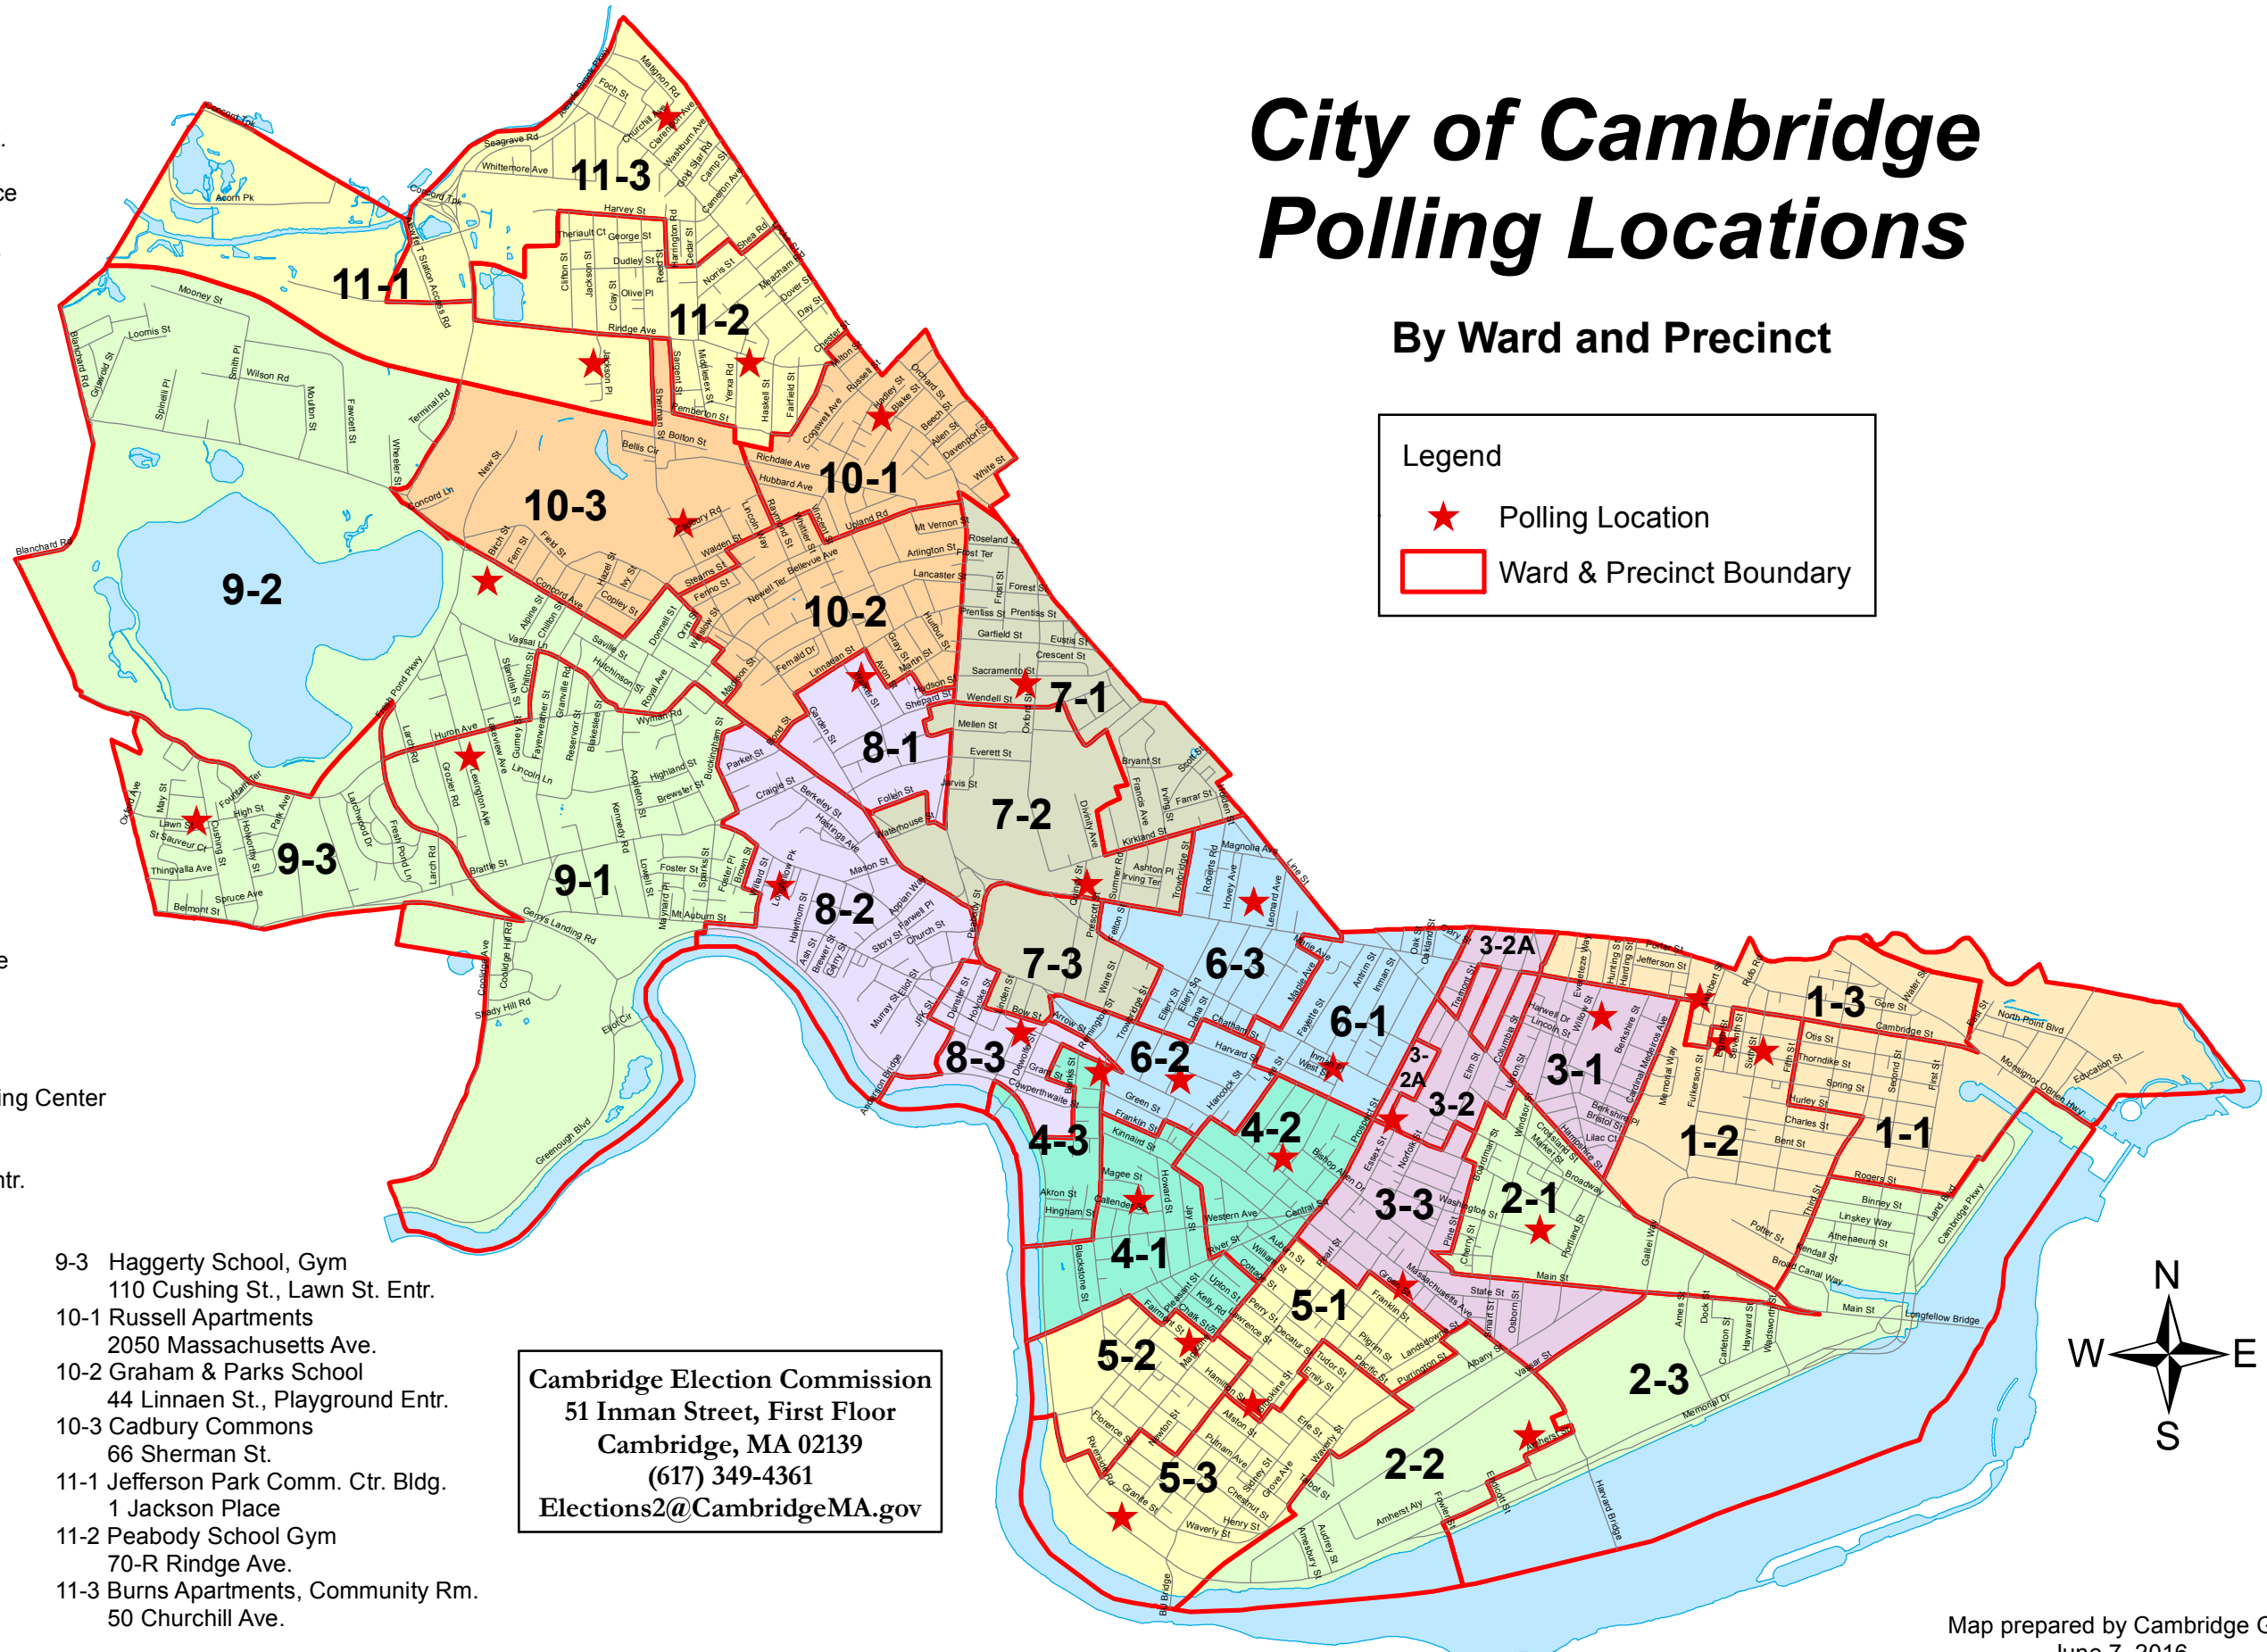

City of Cambridge Polling Locations

By Ward and Precinct

Legend

- ★ Polling Location
- Ward & Precinct Boundary

Cambridge Election Commission
51 Inman Street, First Floor
Cambridge, MA 02139
(617) 349-4361
Elections2@CambridgeMA.gov