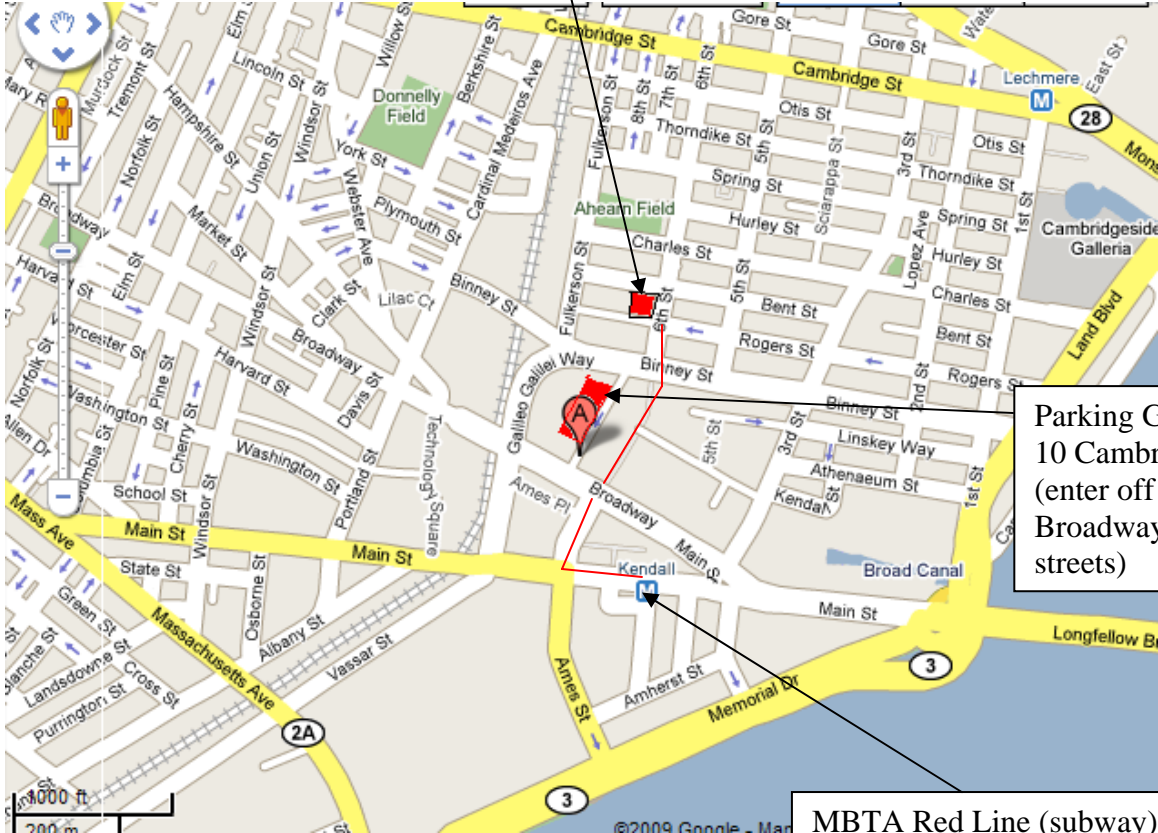

Healy Public Safety Building
125 Sixth Street
Cambridge, MA. 02142

Parking Garage at
10 Cambridge Center
(enter off either
Broadway or Binney
streets)

MBTA Red Line (subway)
Station at Kendall Square/MIT.
Follow walking route (in red)
to 125 Sixth St (about 10 minutes)