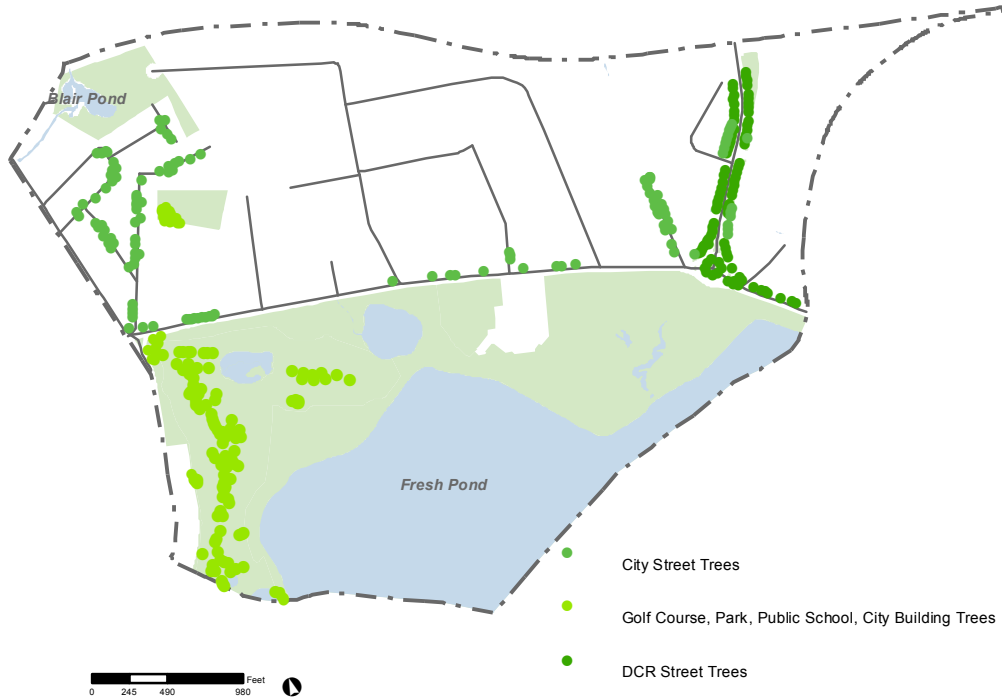

# Cambridge Highlands

0.52 sq miles (8.5% of city area)  
 2.9% of City Streets  
 0.9% of City Street Trees  
 23 Street Tree Species

	CH Total	City Total	Percent of City
City Street Trees	118	12,934	0.9%
DCR Street Trees	92	563	16.3%
Empty Wells Total	64	752	8.5%
Empty Wells outside Proposed Street Construction	56	626	8.9%
Empty Wells within Construction Areas	8	126	6.3%
Retired Sites	0	148	0.0%
Parks, Public School, City Building Trees	29	3658	0.8%
Golf Course	106	247	42.9%

City Street Trees and Golf Course, Park and Public School Trees and DCR Trees in Cambridge Highlands

STREET + PARK TREES DBH			
range	street	park	% of trees
1-6	97	6	45.2
7-12	45	16	26.8
13-18	24	1	11.0
19-24	4	0	1.8
25-30	12	3	6.6
31-36	12	0	5.3
37-42	4	0	1.8
43-53	1	3	1.8

Empty Street Tree Wells and City Construction Areas in Cambridge Highlands

STREET TREES: TOP 12 SPECIES		
SPECIES	count	% of trees
linden, littleleaf	55	27.6
oak, pin	50	25.1
oak, red	21	10.5
mapl, norway	20	10.1
ash, green	14	7.0
sycamore	6	3.0
mapl, nwy crmsn kg	4	2.0
honeylocust	3	1.5
mapl, columnar re	3	1.5
mapl, red	3	1.5
oak, swamp white	3	1.5
zelkova, japanese	3	1.5