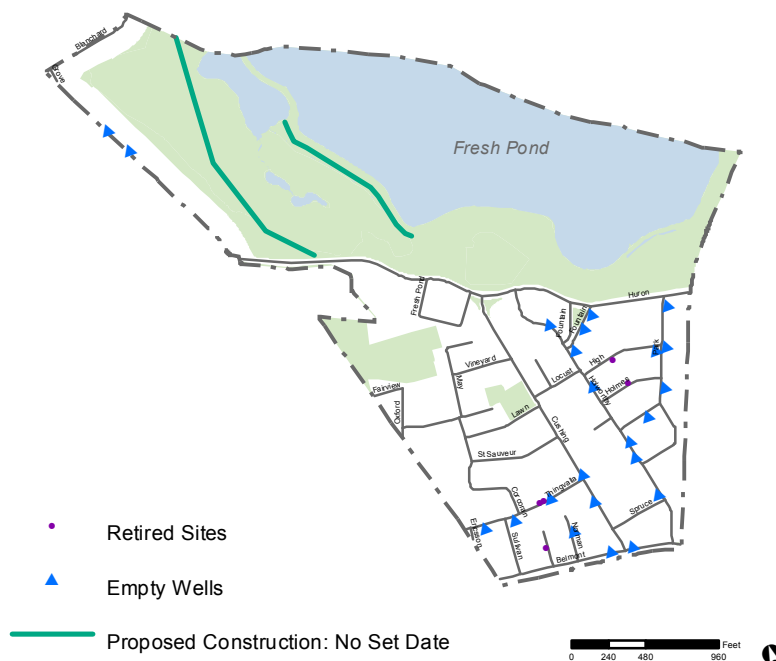

Strawberry Hill

0.29 sq miles (4.7% of city area)
 2.7% of City Streets
 2.1% of City Street Trees
 29 Street Tree Species

	SH Total	City Total	Percent of City
City Street Trees	269	12,934	2.1%
Empty Wells Total	23	752	3.1%
Empty Wells outside Proposed Street Construction	23	626	3.7%
Empty Wells within Construction Areas	0	126	0.0%
Parks, Public School, City Building Trees	61	3,658	1.7%
Golf Course Trees	143	247	57.9%

City Street Trees and Golf Course, Park and Public School Trees in Strawberry Hill

STREET + PARK TREES DBH

range	street	park	% of trees
1-6	105	30	42.1
7-12	70	11	25.2
13-18	42	5	14.6
19-24	26	1	8.4
25-30	12	4	5.0
31-36	11	1	3.7
37-42	2	0	0.6
43-53	0	0	0.0

Empty Street Tree Wells and City Construction Areas in Strawberry Hill