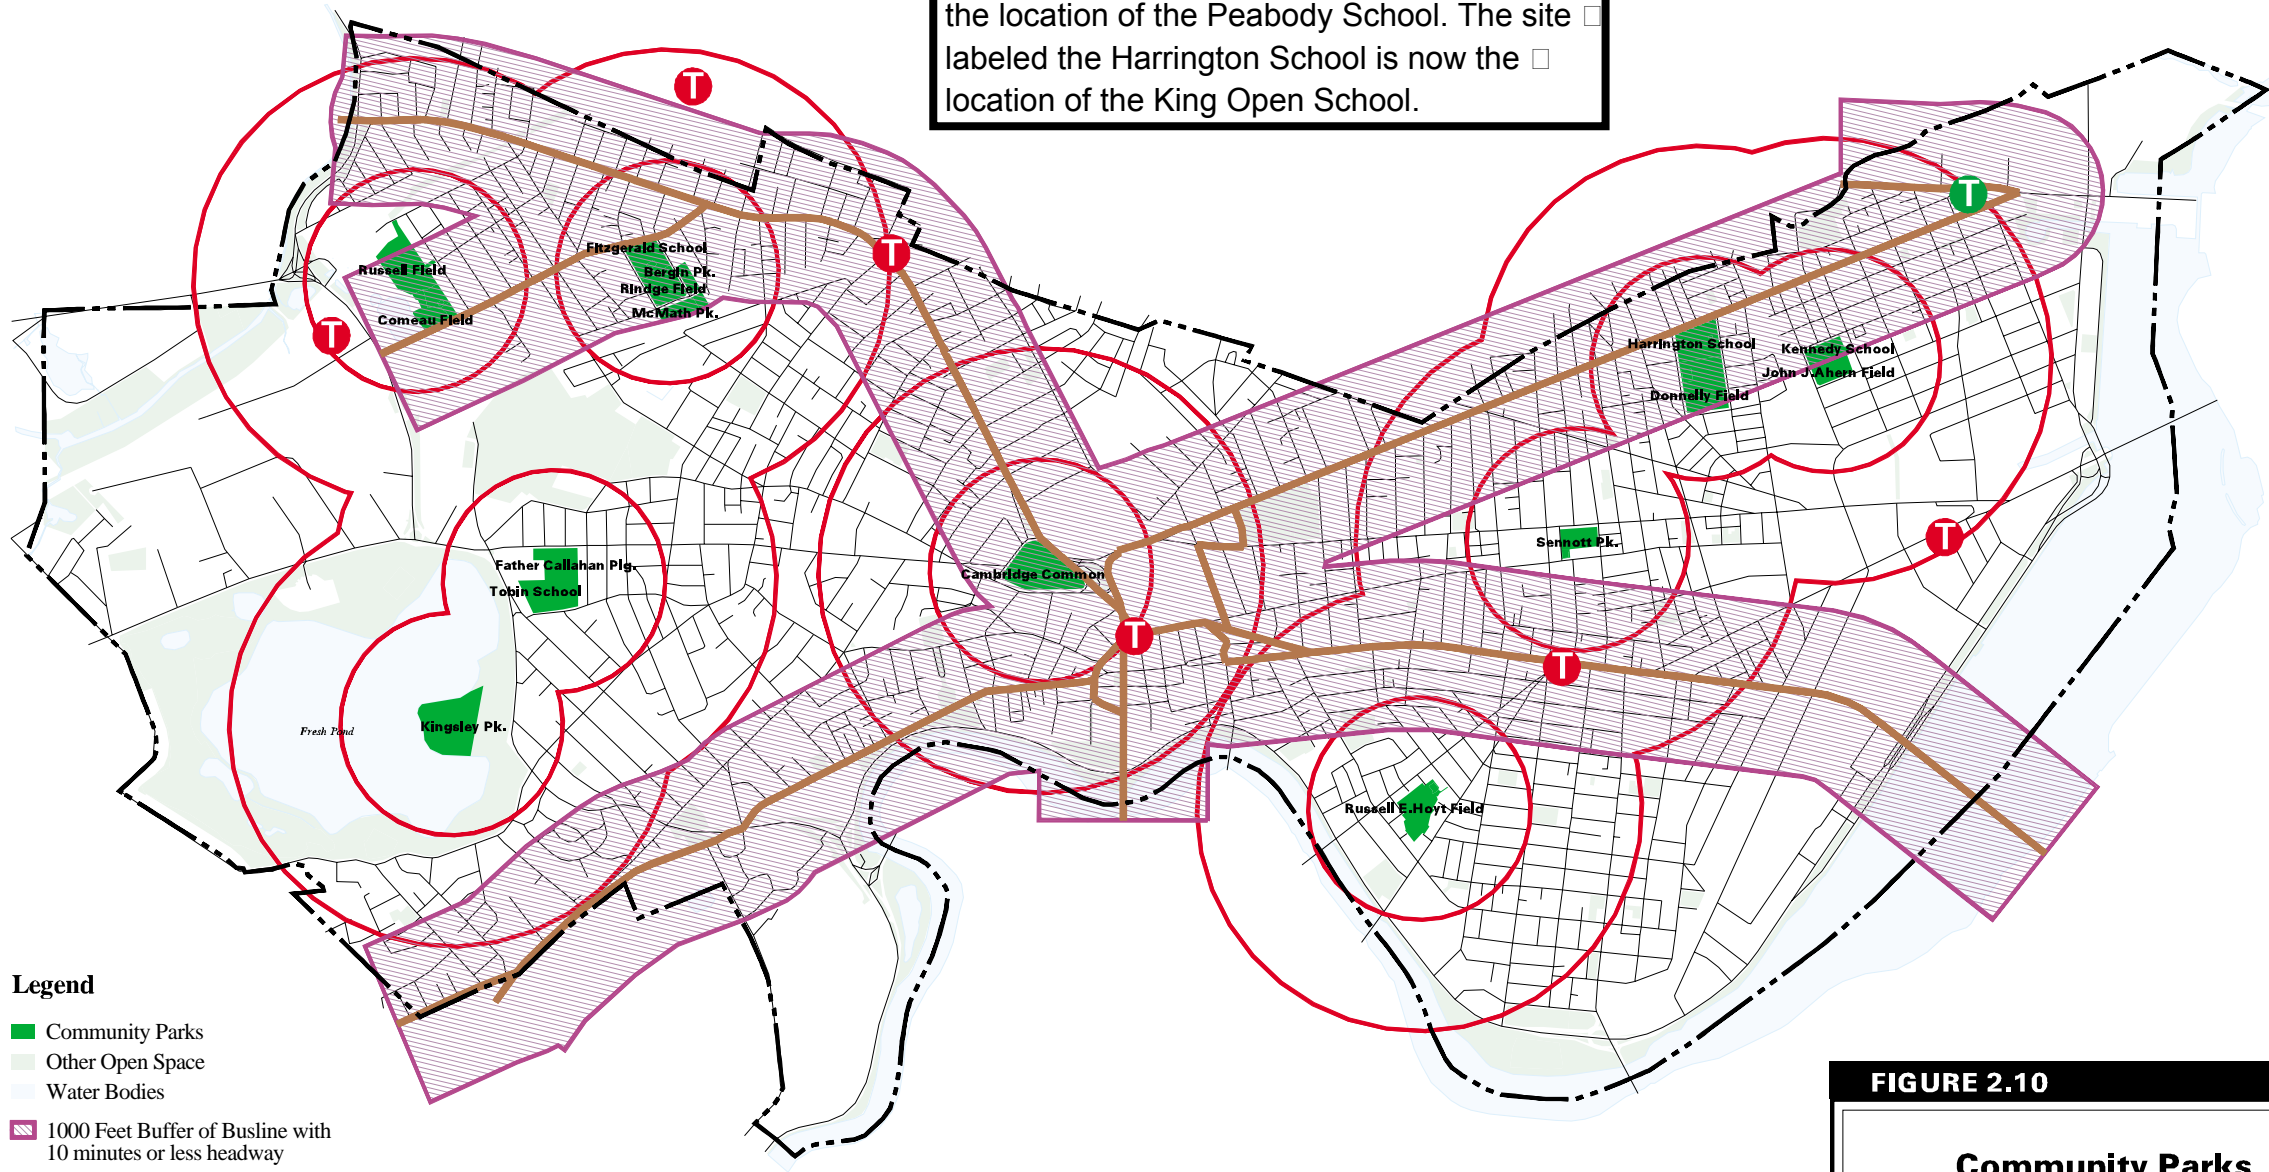

The site labeled the Fitzgerald School is now the location of the Peabody School. The site labeled the Harrington School is now the location of the King Open School.

1. **Legend**
2. Community Parks
   - Other Open Space
   - Water Bodies
   - 1000 Feet Buffer of Busline with 10 minutes or less headway
   - Busline
   - Edge of Pavement
   - City Boundaries
   - 1/4 Mile and 1/2 Mile Buffer
   - T MBTA Red Line Station
   - T MBTA Green Line Station

FIGURE 2.10

Community Parks

Cambridge Community Development Department 57 Inman Street Cambridge, MA 02139	March, 2000