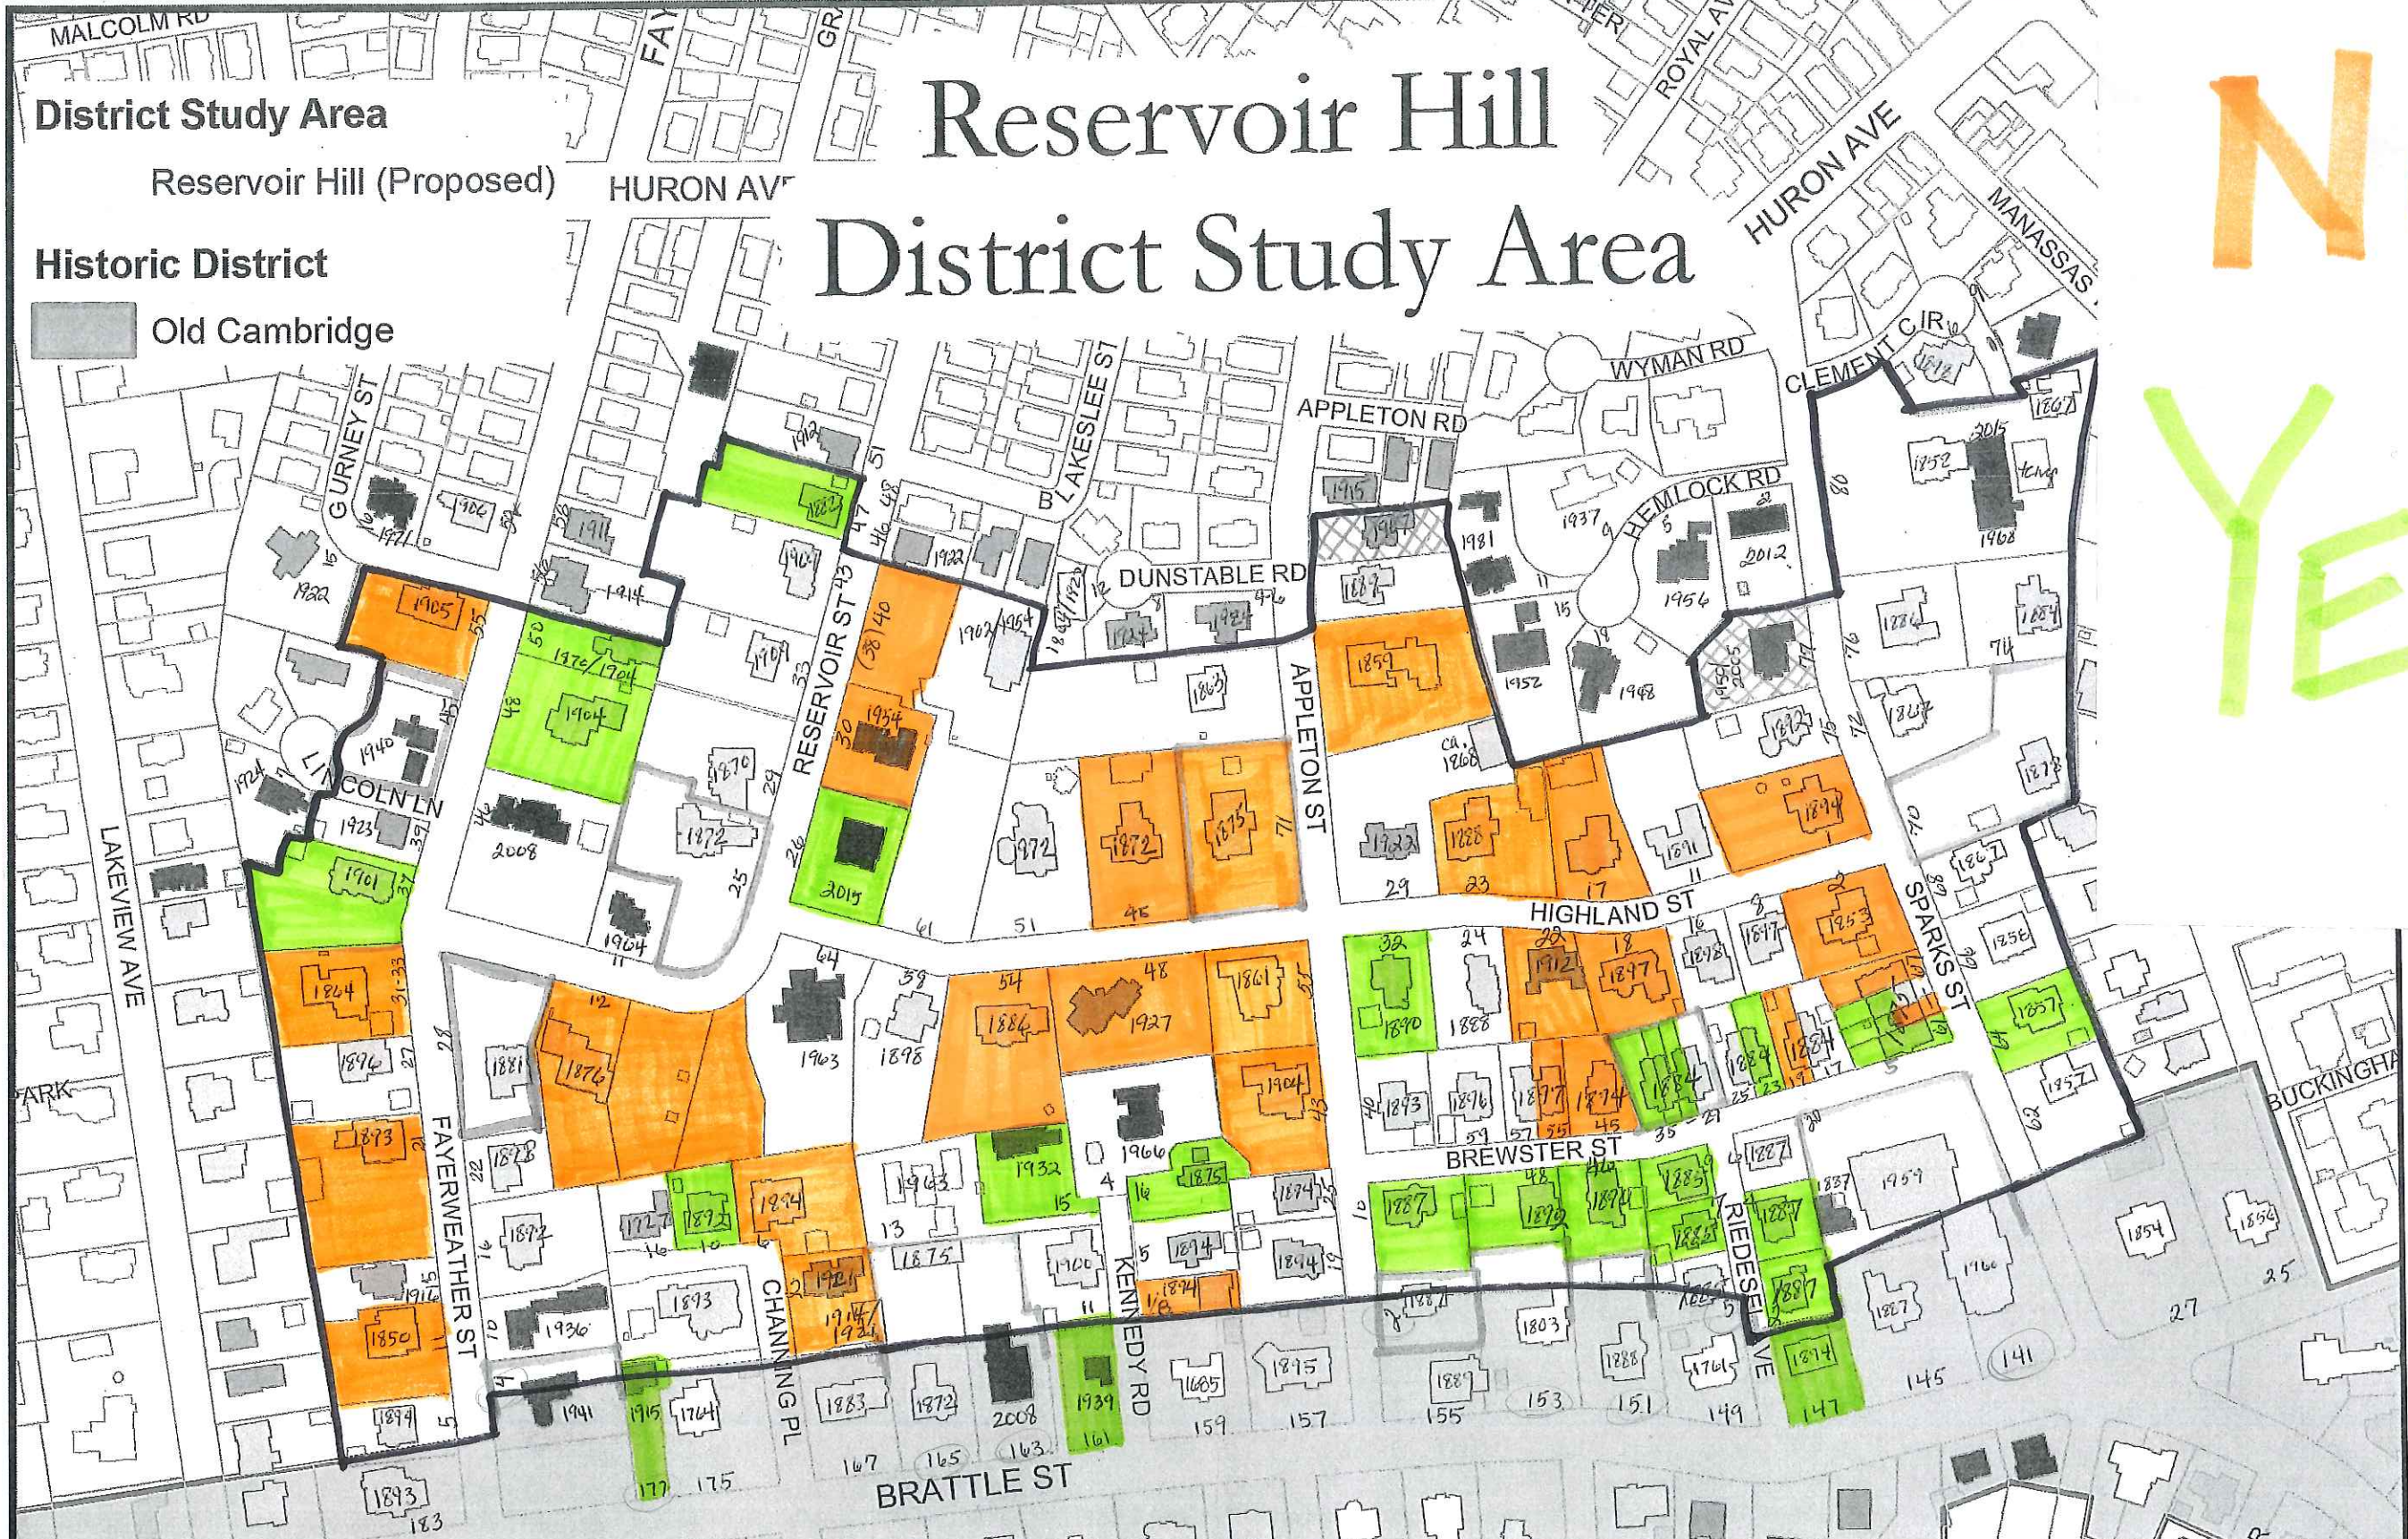

District Study Area

Reservoir Hill (Proposed)

HURON AV^T

Reservoir Hill

District Study Area

Historic District

Old Cambridge

NO!
YES!

Landmark
or
Assessment
National
Register

Year Building Was Built

	1760 - 1829		1870 - 1909		1930 - 1969
	1830 - 1869		1910 - 1929		1970 - Present