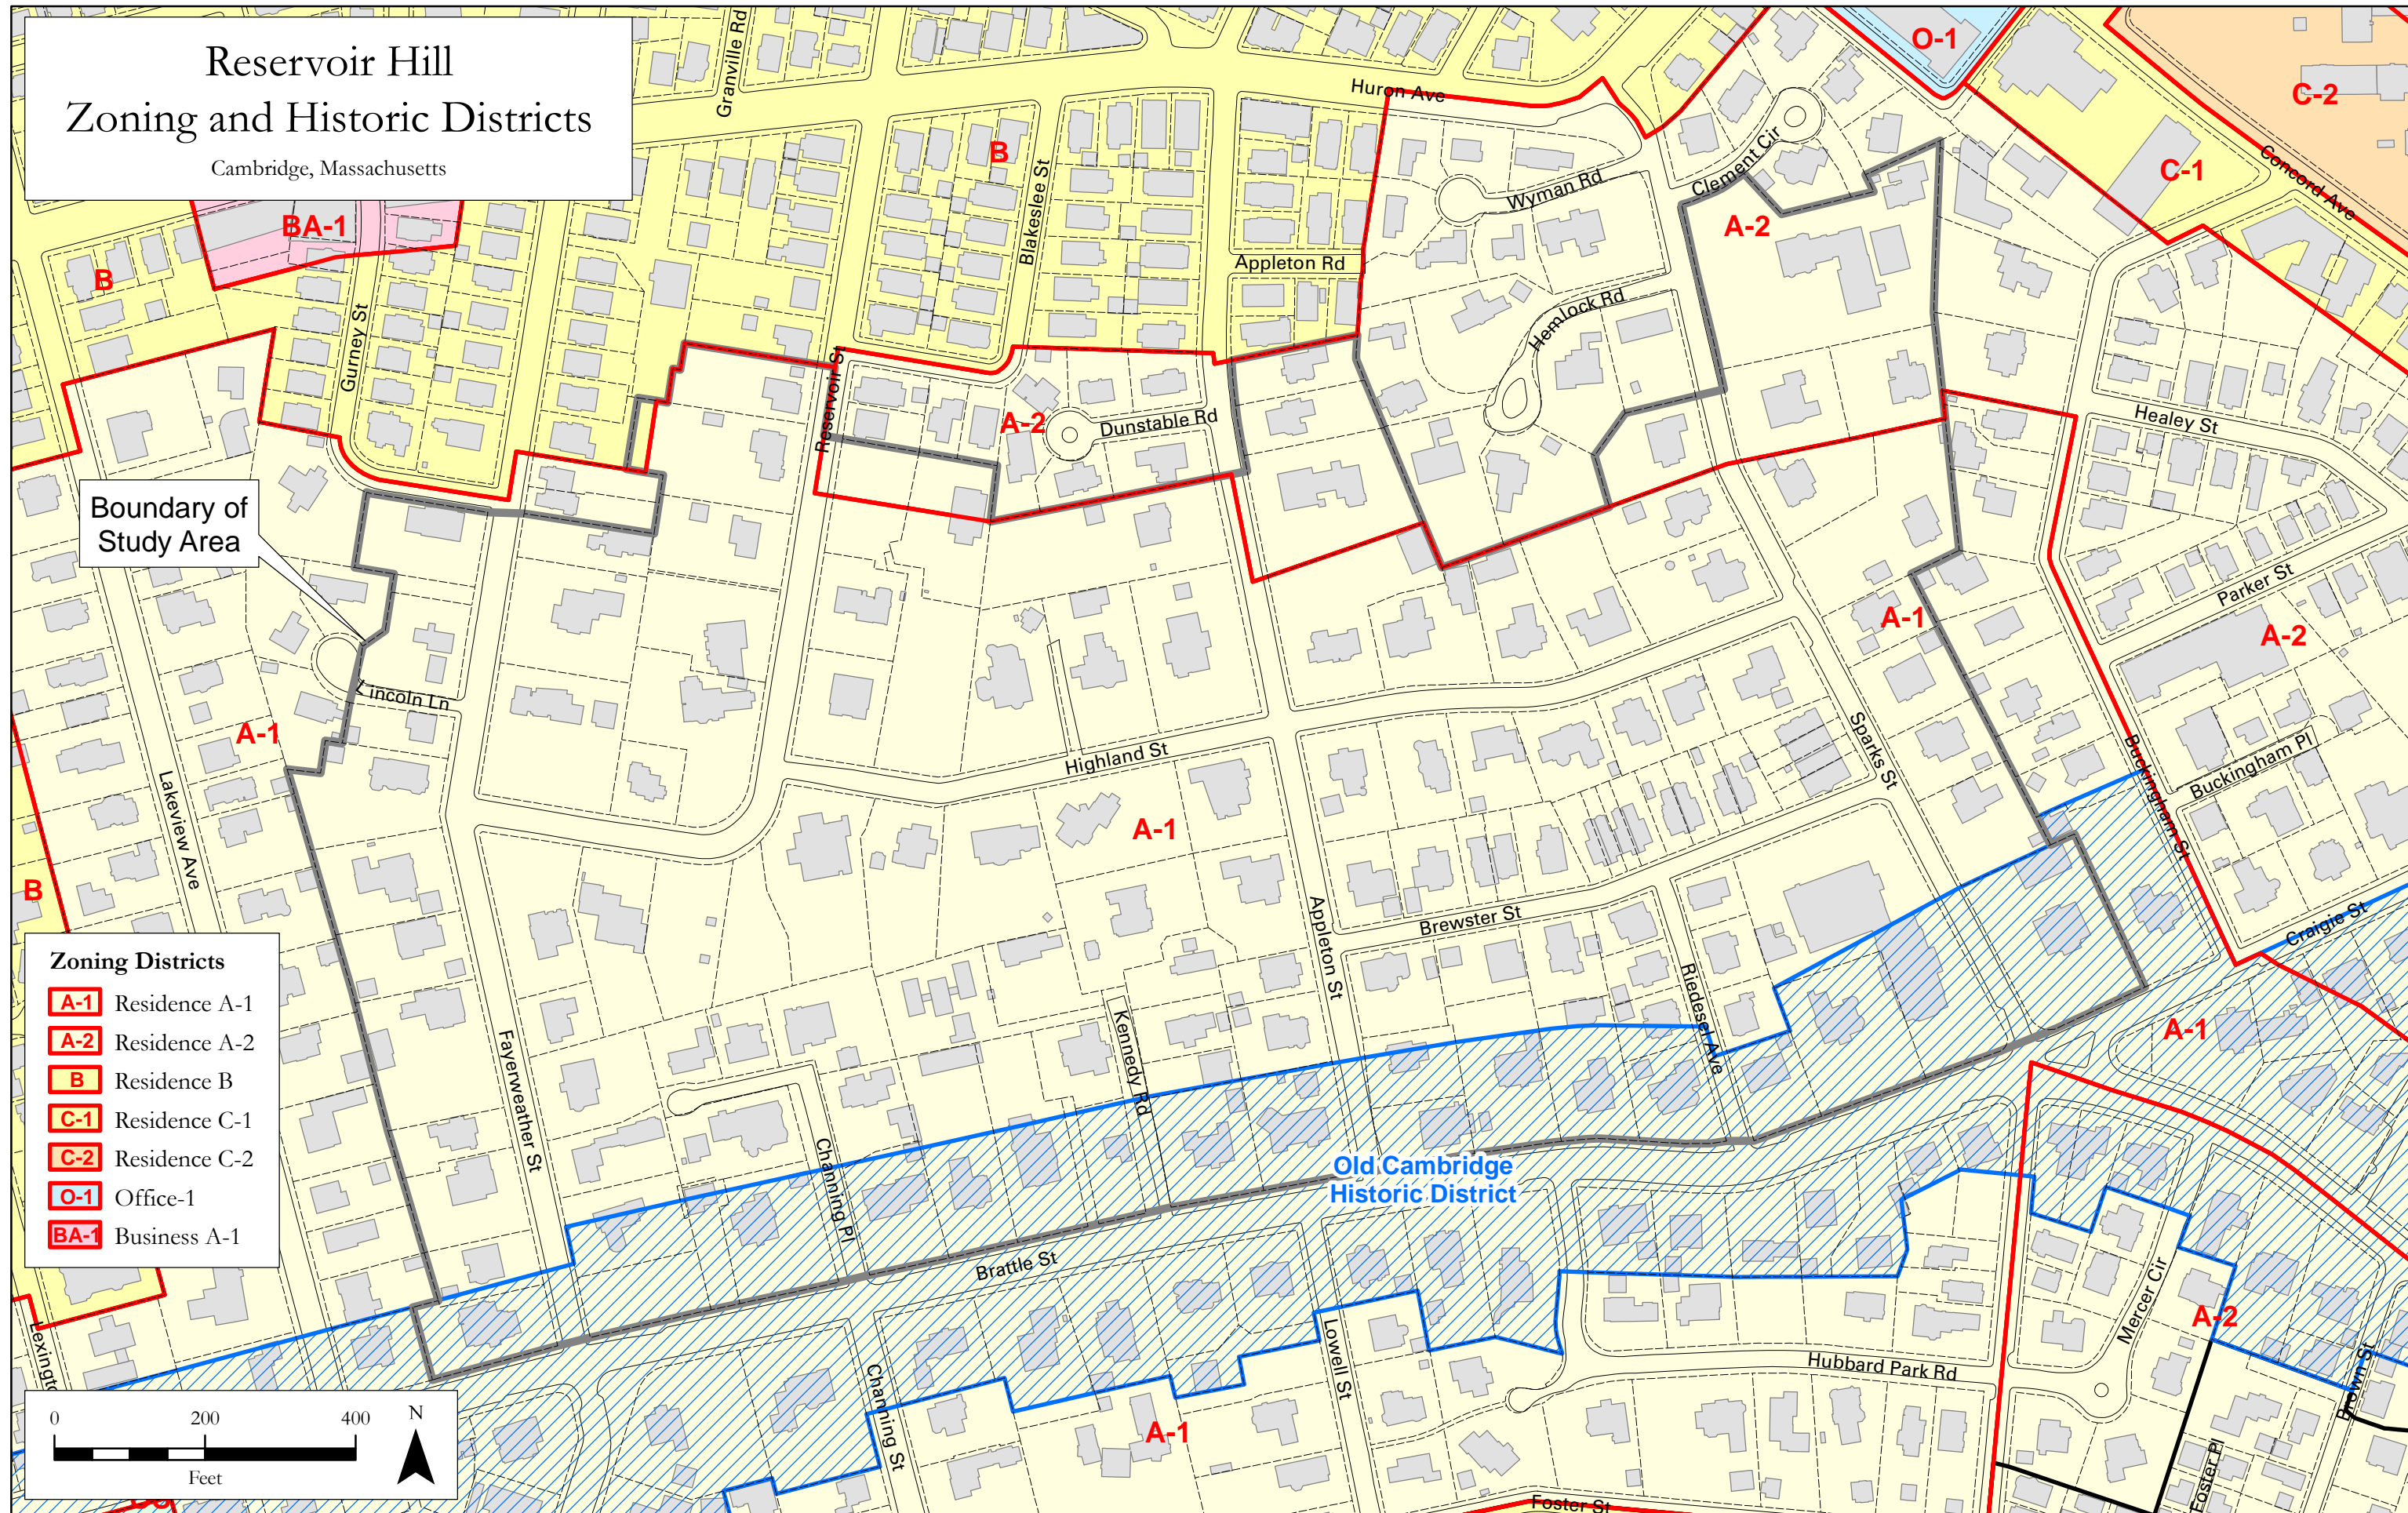

# Reservoir Hill Zoning and Historic Districts

Cambridge, Massachusetts

Boundary of Study Area

- Zoning Districts**
- A-1** Residence A-1
  - A-2** Residence A-2
  - B** Residence B
  - C-1** Residence C-1
  - C-2** Residence C-2
  - O-1** Office-1
  - BA-1** Business A-1