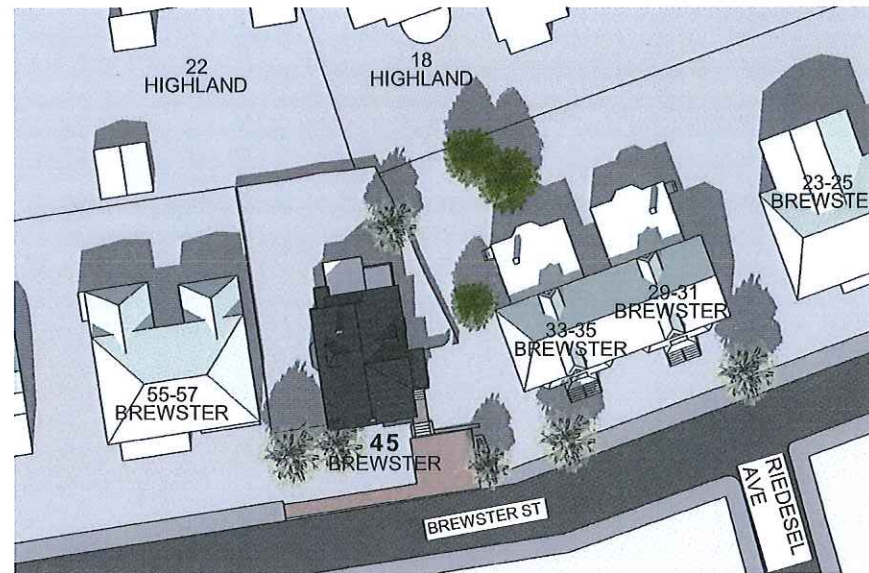

# 45 BREWSTER STREET - SHADOW STUDY

CAMBRIDGE, MASSACHUSETTS

9AM

12PM

3PM

EXISTING

PROPOSED

ADDITIONAL SHADOW

## SHADOW STUDY - MARCH 21/ SEPT 21 EQUINOX