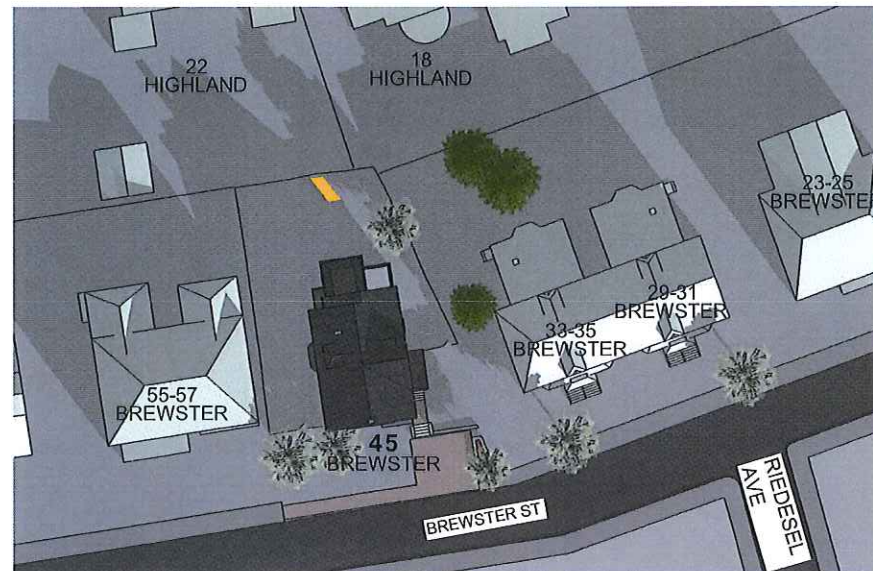

# 45 BREWSTER STREET - SHADOW STUDY

CAMBRIDGE, MASSACHUSETTS

9AM

12PM

3PM

EXISTING

PROPOSED

ADDITIONAL SHADOW

### 45 BREWSTER ST

CAMBRIDGE, MA

03/30/2016

9AM

12PM

3PM

EXISTING

PROPOSED

 ADDITIONAL SHADOW

SHADOW STUDY - DECEMBER 21

45 BREWSTER ST

CAMBRIDGE, MA

03/30/2016