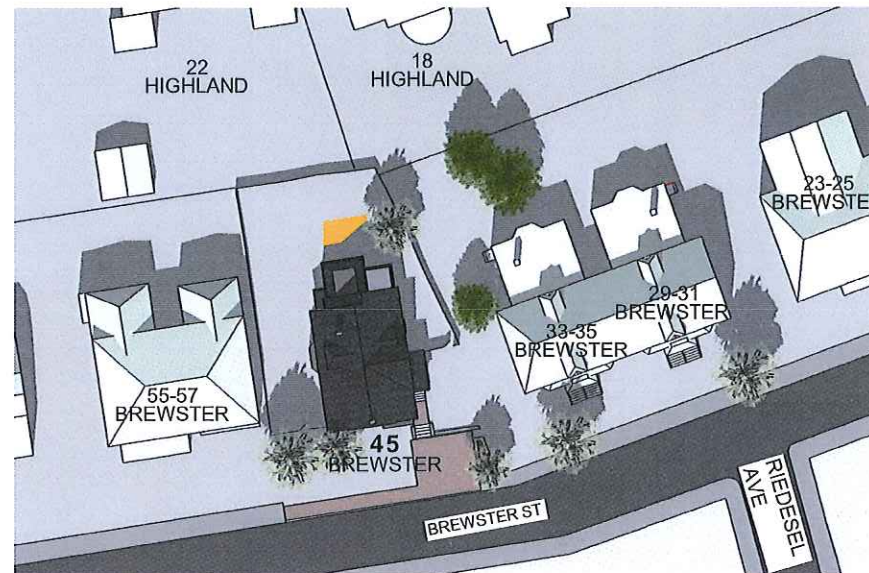

# 45 BREWSTER STREET - SHADOW STUDY

CAMBRIDGE, MASSACHUSETTS

9AM

12PM

3PM

EXISTING

PROPOSED

ADDITIONAL SHADOW

## SHADOW STUDY - MARCH 21/ SEPT 21 EQUINOX