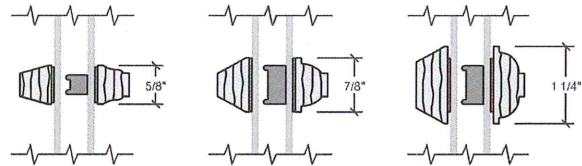

HUNG

GRILLE TYPES

Typical Grille Profiles

Integral Light Technology® Grilles

Ogee Grilles
Clad Exterior - Wood Interior

Putty Glaze and Ogee Grilles
Clad Exterior - Wood Interior

Putty Glaze and Ogee Grilles
Wood Exterior - Wood Interior

Roomside Removable Grilles

Grilles-Between-the-Glass

Interior wood ILT grilles available in Pine, Mahogany or Douglas Fir to match complete unit.
Exterior wood ILT grilles available in Pine or Mahogany to match complete unit.