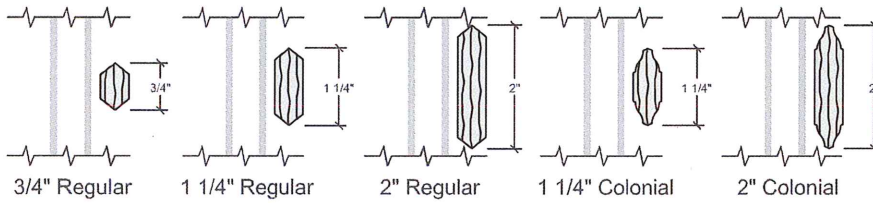

HUNG

GRILLE TYPES

Typical Grille Profiles

Integral Light Technology® Grilles

Ogee Grilles
Clad Exterior - Wood Interior

Putty Glaze and Ogee Grilles
Clad Exterior - Wood Interior

Putty Glaze and Ogee Grilles
Wood Exterior - Wood Interior

Roomside Removable Grilles

Grilles-Between-the-Glass

Interior wood ILT grilles available in Pine, Mahogany or Douglas Fir to match complete unit.
Exterior wood ILT grilles available in Pine or Mahogany to match complete unit.