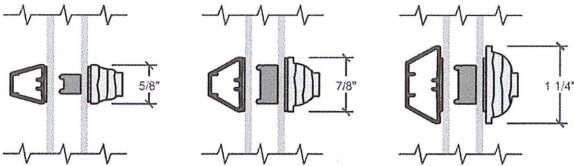

HUNG

GRILLE TYPES

Typical Grille Profiles

Integral Light Technology® Grilles

Ogee Grilles
Clad Exterior - Wood Interior

Putty Glaze and Ogee Grilles
Clad Exterior - Wood Interior

Putty Glaze and Ogee Grilles
Wood Exterior - Wood Interior

Roomside Removable Grilles

Grilles-Between-the-Glass

Interior wood ILT grilles available in Pine, Mahogany or Douglas Fir to match complete unit.
Exterior wood ILT grilles available in Pine or Mahogany to match complete unit.