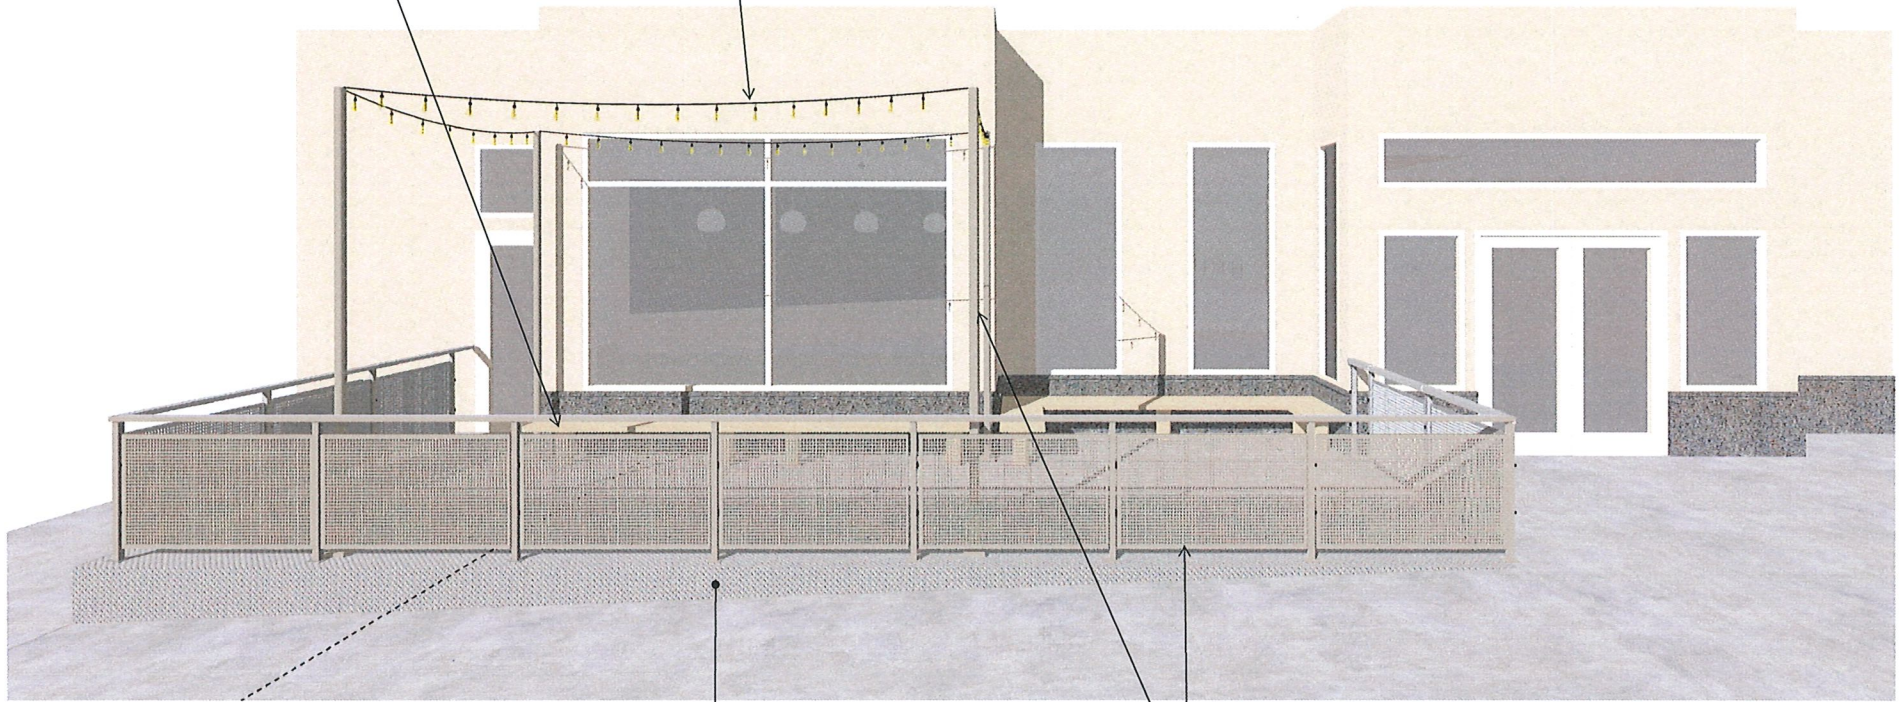

A PATIO PLAN  
SCALE: 1/4"= 1'-0"

SK-01  
SPYCE HARVARD SQ - PATIO  
SCALE AS NOTED

CEDAR STREET

NOTE: INSTALLATION TO FOLLOW MANUFACTURES AND LOCAL CODE STANDARDS. DRAWINGS NOT FOR CONSTRUCTION

**B** POST DETAIL  
SCALE: 1 1/2" = 1'-0"

**A** POST DETAIL  
SCALE: 1 1/2" = 1'-0"

**SK-02**  
SPYCE HARVARD SQ - PATIO  
SCALE AS NOTED

**CEDAR STREET**

**SK-03**  
SPYCE HARVARD SQ - PATIO  
NTS

**CEDAR STREET**

**SK-04**

SPYCE HARVARD SQ - PATIO  
NTS