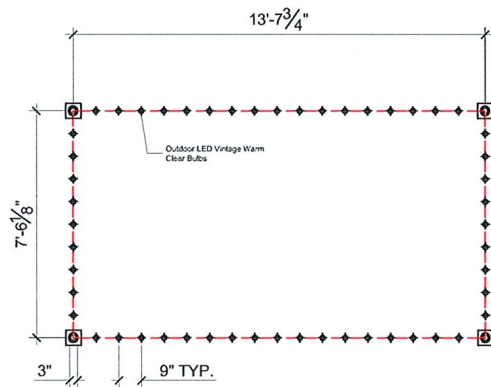

NOTE: INSTALLATION TO FOLLOW MANUFACTURES AND LOCAL CODE STANDARDS. DRAWINGS NOT FOR CONSTRUCTION

D PATIO SECTION  
SCALE: 1/4"= 1'-0"

C PATIO ELEVATION  
SCALE: 1/4"= 1'-0"

B PERGOLA PLAN  
SCALE: 1/4"= 1'-0"

A PATIO PLAN  
SCALE: 1/4"= 1'-0"

SK-01  
SPYCE HARVARD SQ - PATIO  
SCALE AS NOTED

CEDAR STREET

NOTE: INSTALLATION TO FOLLOW MANUFACTURES AND LOCAL CODE STANDARDS. DRAWINGS NOT FOR CONSTRUCTION

**B** POST DETAIL  
SCALE: 1 1/2" = 1'-0"