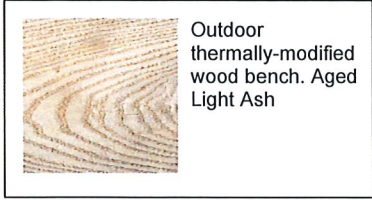

SK-03
SPYCE HARVARD SQ - PATIO
NTS

CEDAR STREET