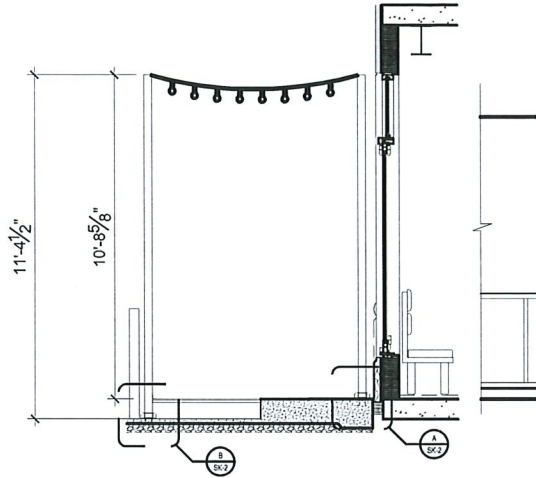

NOTE: INSTALLATION TO FOLLOW MANUFACTURES AND LOCAL CODE STANDARDS. DRAWINGS NOT FOR CONSTRUCTION

D PATIO SECTION  
SCALE: 1/4"= 1'-0"

C PATIO ELEVATION  
SCALE: 1/4"= 1'-0"

B PERGOLA PLAN  
SCALE: 1/4"= 1'-0"

A PATIO PLAN  
SCALE: 1/4"= 1'-0"

SK-01  
SPYCE HARVARD SQ - PATIO  
SCALE AS NOTED

CEDAR STREET

NOTE: INSTALLATION TO FOLLOW MANUFACTURES AND LOCAL CODE STANDARDS. DRAWINGS NOT FOR CONSTRUCTION

**B** POST DETAIL  
SCALE: 1 1/2" = 1'-0"

**A** POST DETAIL  
SCALE: 1 1/2" = 1'-0"

**SK-02**  
SPYCE HARVARD SQ - PATIO  
SCALE AS NOTED

**CEDAR STREET**

**SK-03**  
SPYCE HARVARD SQ - PATIO  
NTS

**CEDAR STREET**

**SK-04**

SPYCE HARVARD SQ - PATIO  
NTS