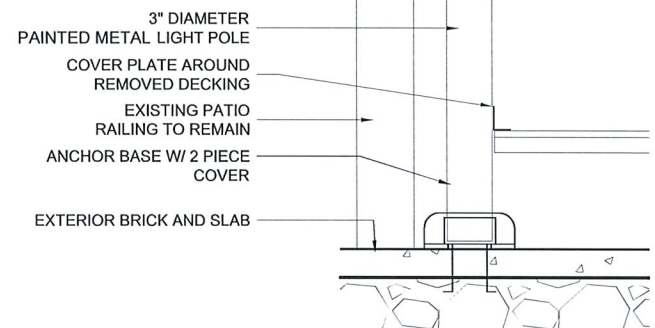

A PATIO PLAN  
SCALE: 1/4"= 1'-0"

SK-01  
SPYCE HARVARD SQ - PATIO  
SCALE AS NOTED

CEDAR STREET

NOTE: INSTALLATION TO FOLLOW MANUFACTURES AND LOCAL CODE STANDARDS. DRAWINGS NOT FOR CONSTRUCTION

**B** POST DETAIL  
SCALE: 1 1/2" = 1'-0"