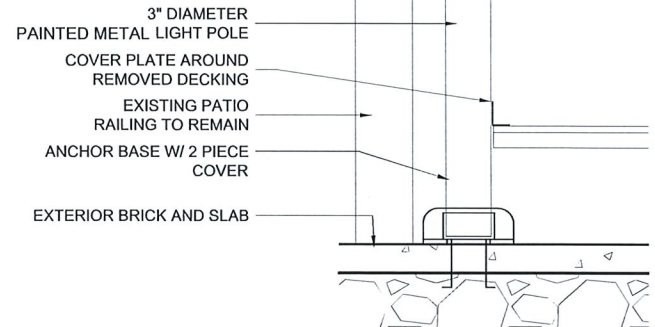

NOTE: INSTALLATION TO FOLLOW MANUFACTURES AND LOCAL CODE STANDARDS. DRAWINGS NOT FOR CONSTRUCTION

B POST DETAIL
SCALE: 1 1/2" = 1'-0"