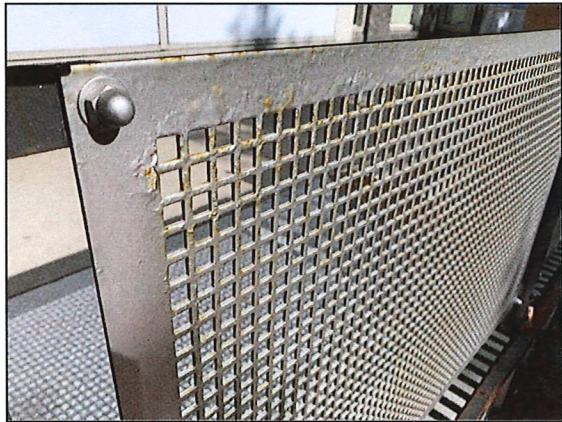

Appendix - Existing Conditions

Existing Patio Wear

Notable Features:

- Paint chipping on railing
- Unfinished corrugated metal base that doesn't match diamond plate top surface
- Lighter metallic grey grating that is yellowing

SPYCE