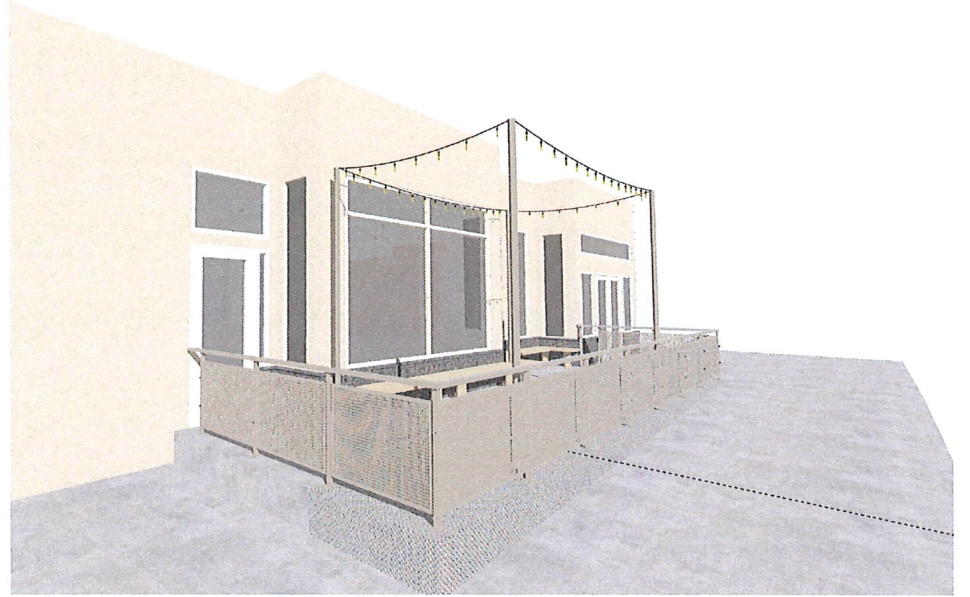

A PATIO PLAN  
SCALE: 1/4"= 1'-0"

SK-01  
SPYCE HARVARD SQ - PATIO  
SCALE AS NOTED

CEDAR STREET

NOTE: INSTALLATION TO FOLLOW MANUFACTURES AND LOCAL CODE STANDARDS. DRAWINGS NOT FOR CONSTRUCTION

**B** POST DETAIL  
SCALE: 1 1/2" = 1'-0"

**A** POST DETAIL  
SCALE: 1 1/2" = 1'-0"

**SK-02**  
SPYCE HARVARD SQ - PATIO  
SCALE AS NOTED

**CEDAR STREET**

**SK-03**  
SPYCE HARVARD SQ - PATIO  
NTS

**CEDAR STREET**

**SK-04**

SPYCE HARVARD SQ - PATIO  
NTS