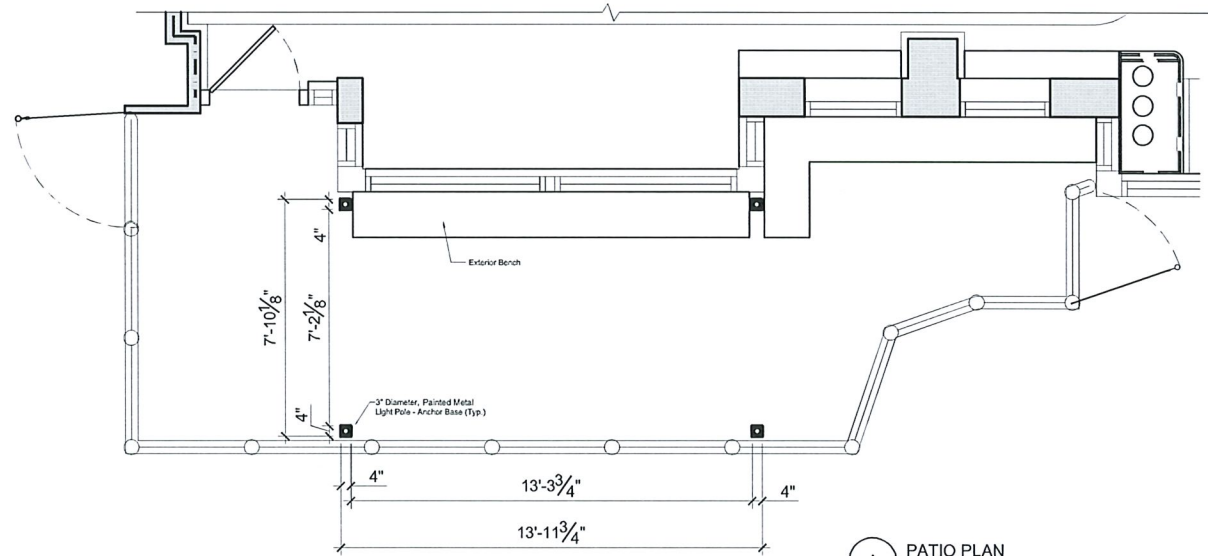

NOTE: INSTALLATION TO FOLLOW MANUFACTURES AND LOCAL CODE STANDARDS. DRAWINGS NOT FOR CONSTRUCTION

D PATIO SECTION  
SCALE: 1/4"= 1'-0"

C PATIO ELEVATION  
SCALE: 1/4"= 1'-0"

B PERGOLA PLAN  
SCALE: 1/4"= 1'-0"

A PATIO PLAN  
SCALE: 1/4"= 1'-0"

SK-01  
SPYCE HARVARD SQ - PATIO  
SCALE AS NOTED

CEDAR STREET

NOTE: INSTALLATION TO FOLLOW MANUFACTURES AND LOCAL CODE STANDARDS. DRAWINGS NOT FOR CONSTRUCTION

**B** POST DETAIL  
SCALE: 1 1/2" = 1'-0"

**A** POST DETAIL  
SCALE: 1 1/2" = 1'-0"

**SK-02**  
SPYCE HARVARD SQ - PATIO  
SCALE AS NOTED

**CEDAR STREET**

**SK-03**  
SPYCE HARVARD SQ - PATIO  
NTS

**CEDAR STREET**

**SK-04**

SPYCE HARVARD SQ - PATIO  
NTS