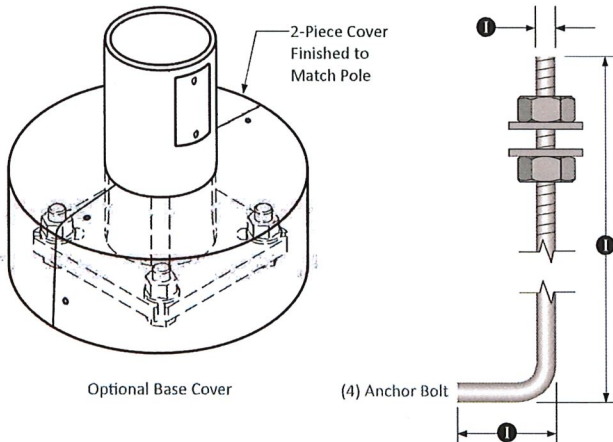

NOTE: INSTALLATION TO FOLLOW MANUFACTURES AND LOCAL CODE STANDARDS. DRAWINGS NOT FOR CONSTRUCTION

B POST DETAIL
SCALE: 1 1/2" = 1'-0"