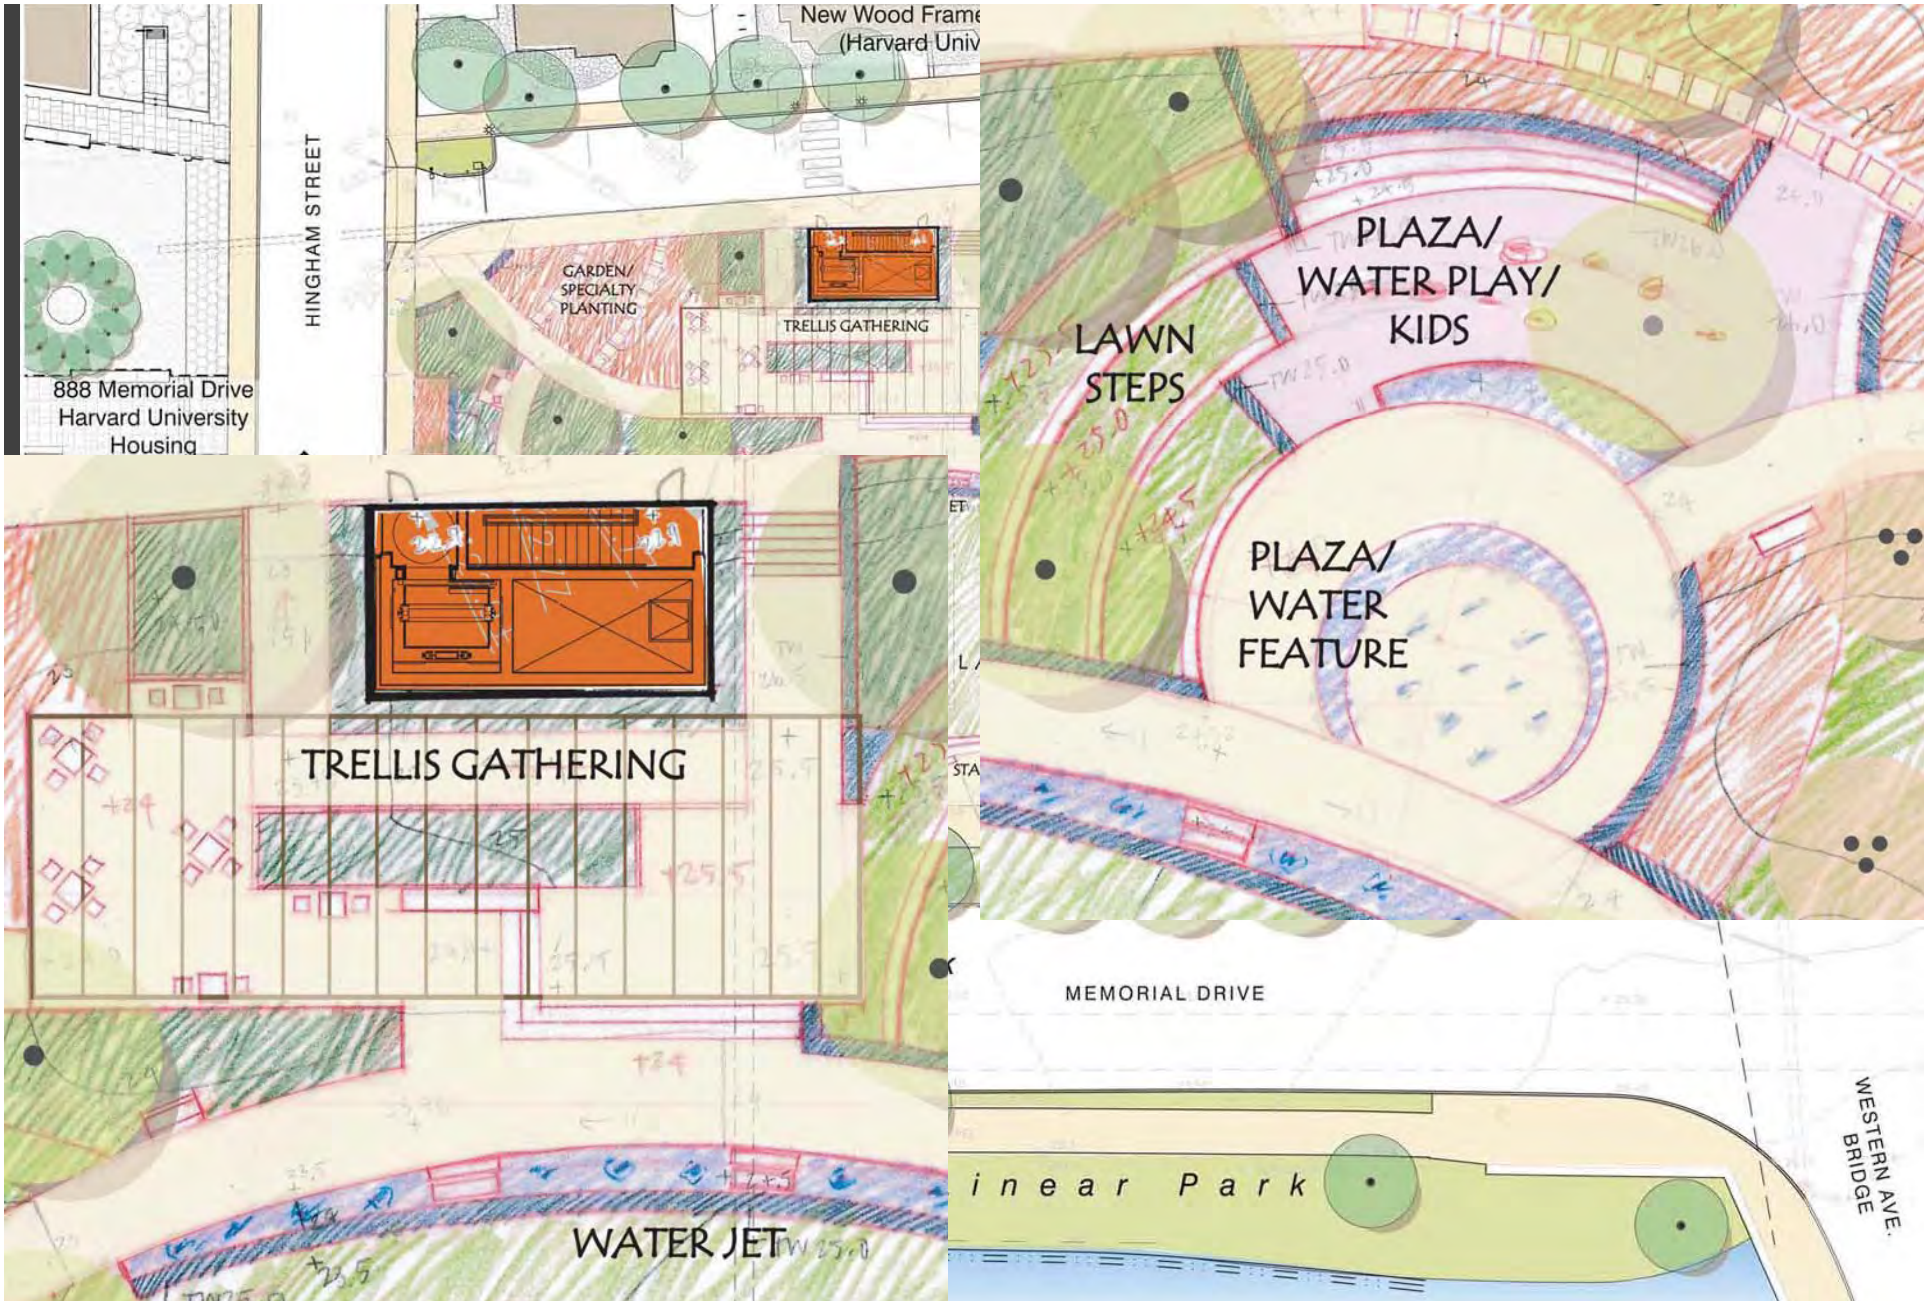

Scale 1" = 10'-0"

HALVORSON DESIGN  
PARTNERSHIP

The New Riverside Neighborhood Park

The New Riverside Neighborhood Park

SPECIALTY  
PLANTING

PLAZA/  
WATER PLAY/  
KIDS

888 Memorial Drive  
Harvard University  
Housing  
under construction)

Harvard  
University  
Electric  
Power Plan

WESTERN AVENUE

WESTERN AVE.  
BRIDGE

HALVORSON DESIGN  
PARTNERSHIP

The New Riverside Neighborhood Park

**HALVORSON DESIGN**  
PARTNERSHIP

The New Riverside Neighborhood Park

**HALVORSON DESIGN**  
PARTNERSHIP

**The New Riverside Neighborhood Park**

HALVORSON DESIGN  
PARTNERSHIP

The New Riverside Neighborhood Park

**HALVORSON DESIGN**  
PARTNERSHIP

The New Riverside Neighborhood Park