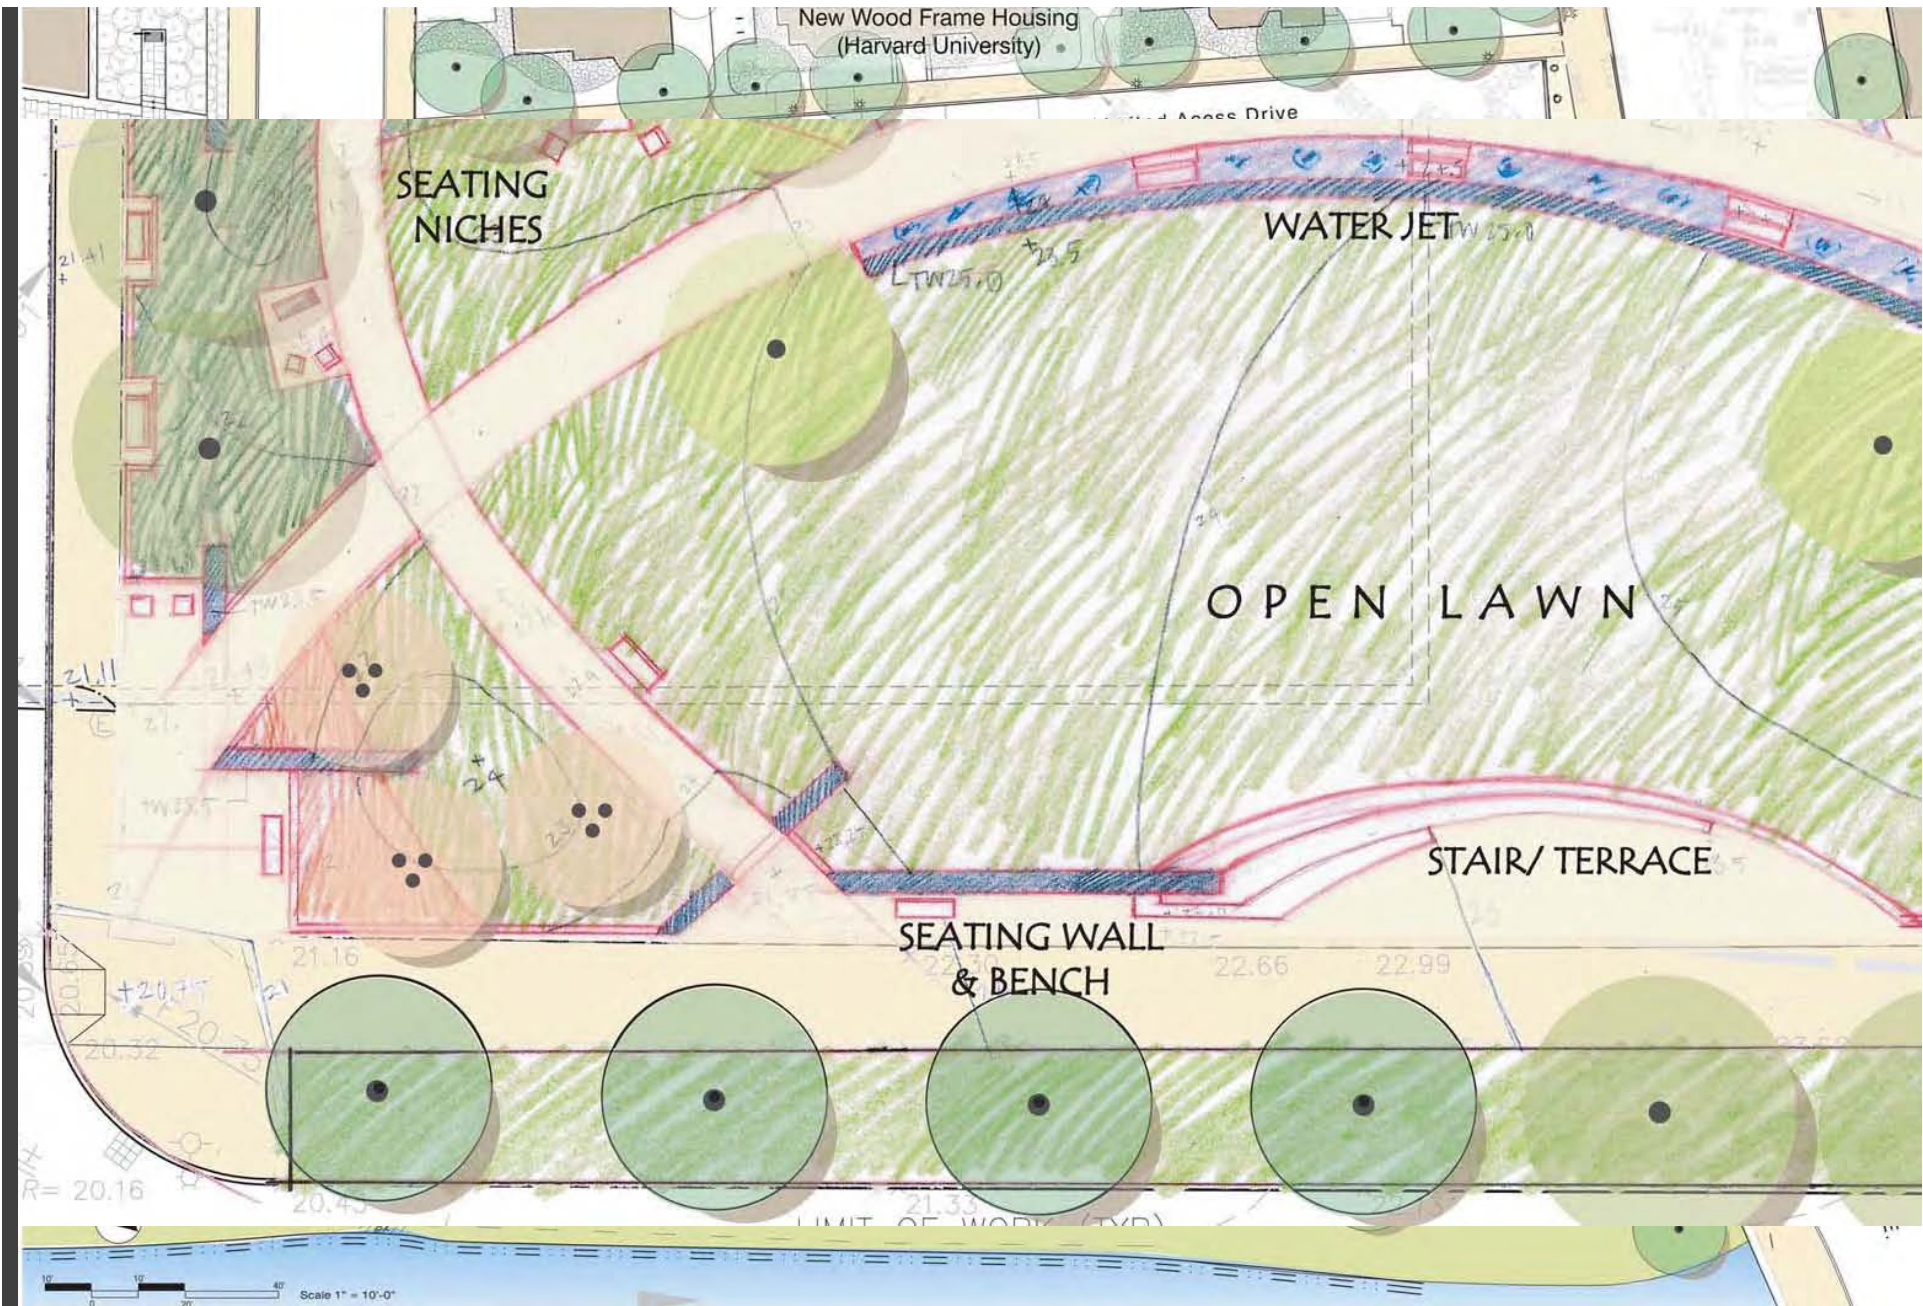

HALVORSON DESIGN
PARTNERSHIP

The New Riverside Neighborhood Park