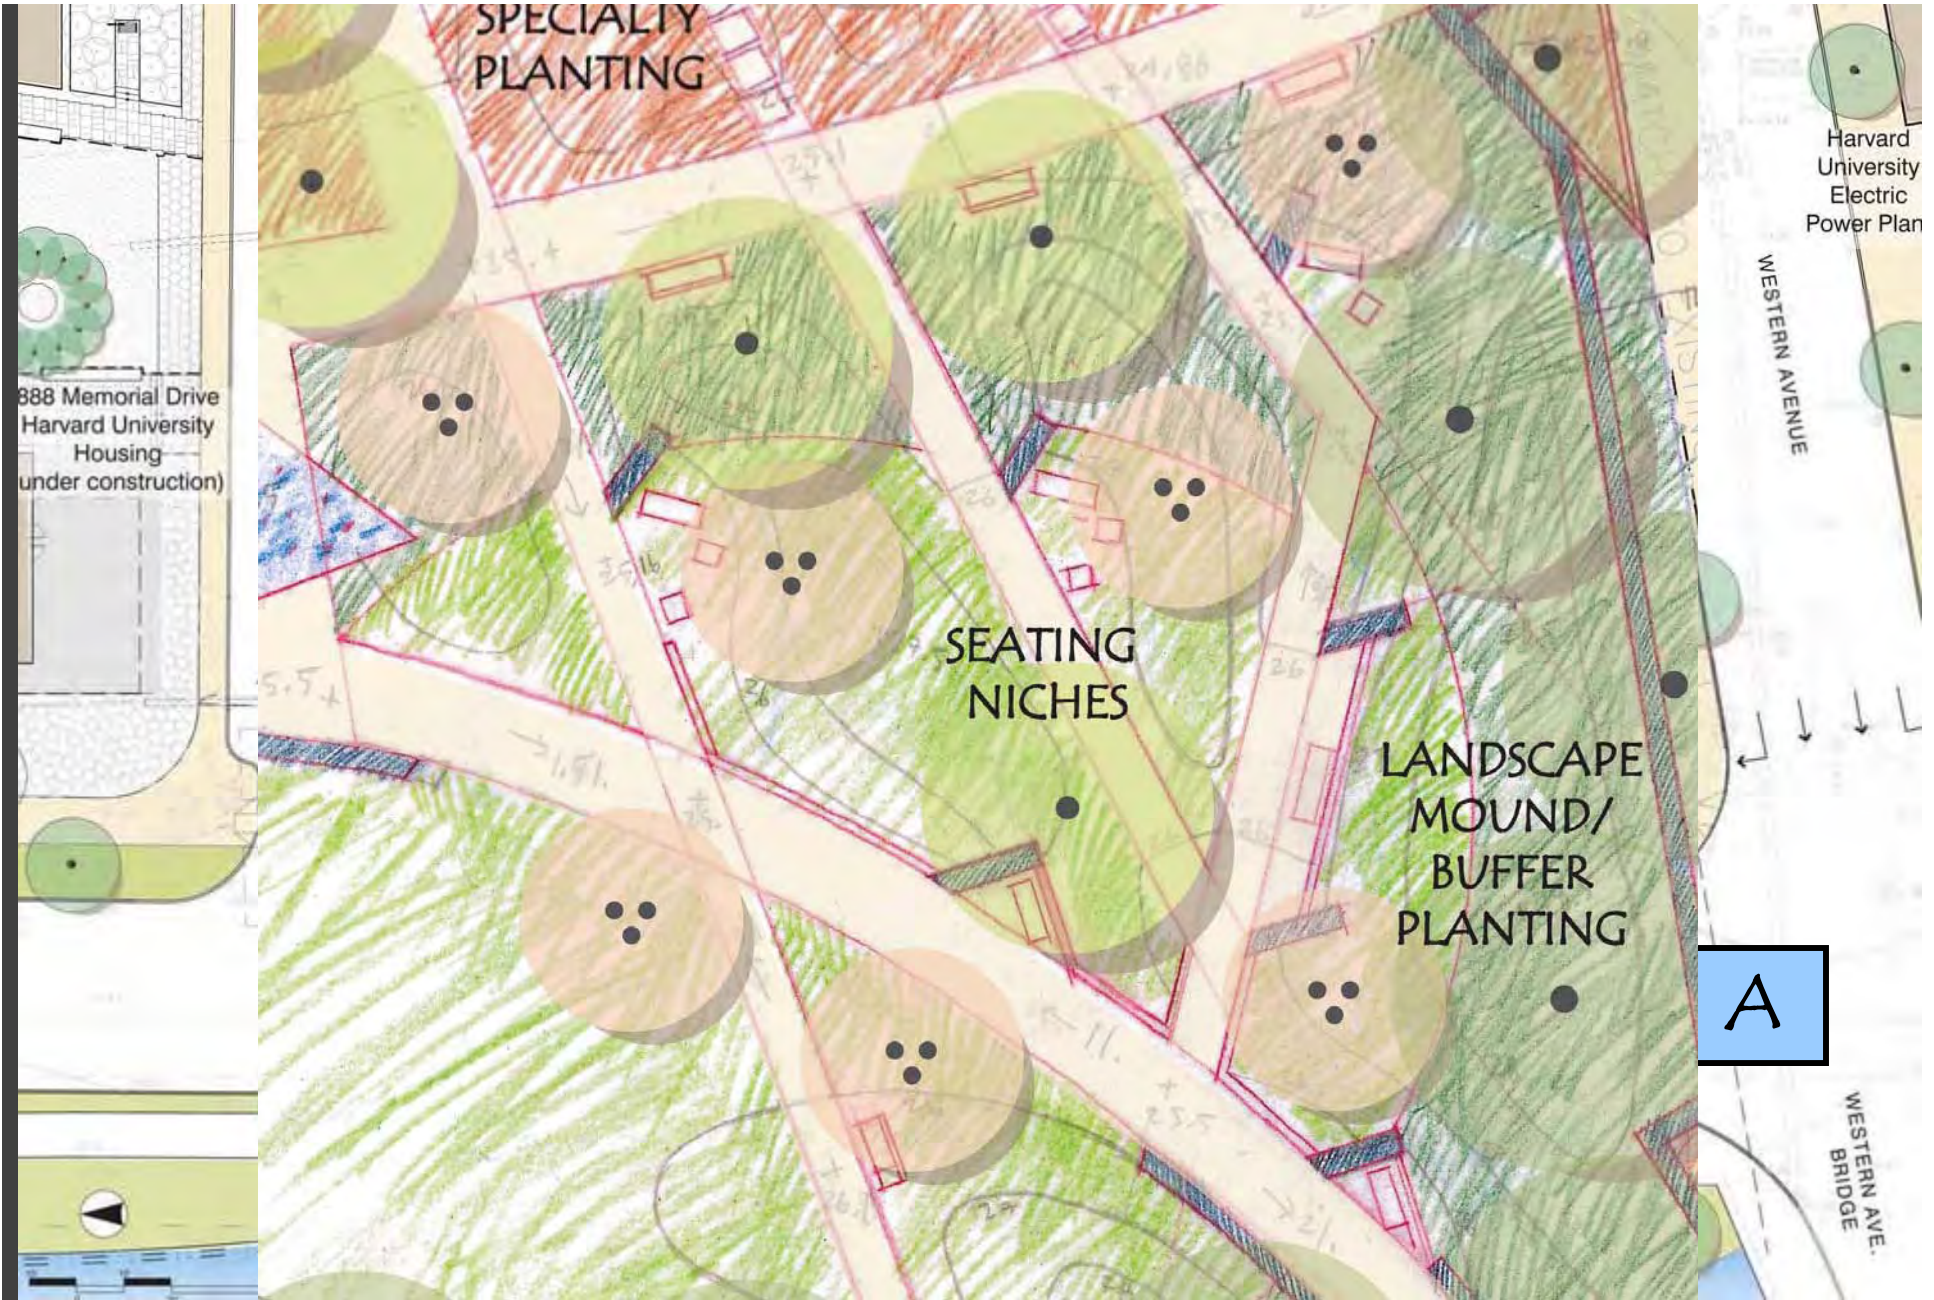

# Edge Treatments

Entrance  
Treatments

HALVORSON DESIGN  
PARTNERSHIP

The New Riverside Neighborhood Park

Family  
& Kids

HALVORSON DESIGN  
PARTNERSHIP

The New Riverside Neighborhood Park

Water  
Feature

HALVORSON DESIGN  
PARTNERSHIP

The New Riverside Neighborhood Park

New Wood Frame Housing  
(Harvard University)

Limited Access Drive

Harvard  
University

REET

TRELLIS GATHERING

PLAZA/  
WATER  
FEATURE

Scale 1" = 10'-0"

HALVORSON DESIGN  
PARTNERSHIP

The New Riverside Neighborhood Park

The New Riverside Neighborhood Park

SPECIALTY  
PLANTING

PLAZA/  
WATER PLAY/  
KIDS

888 Memorial Drive  
Harvard University  
Housing  
under construction)