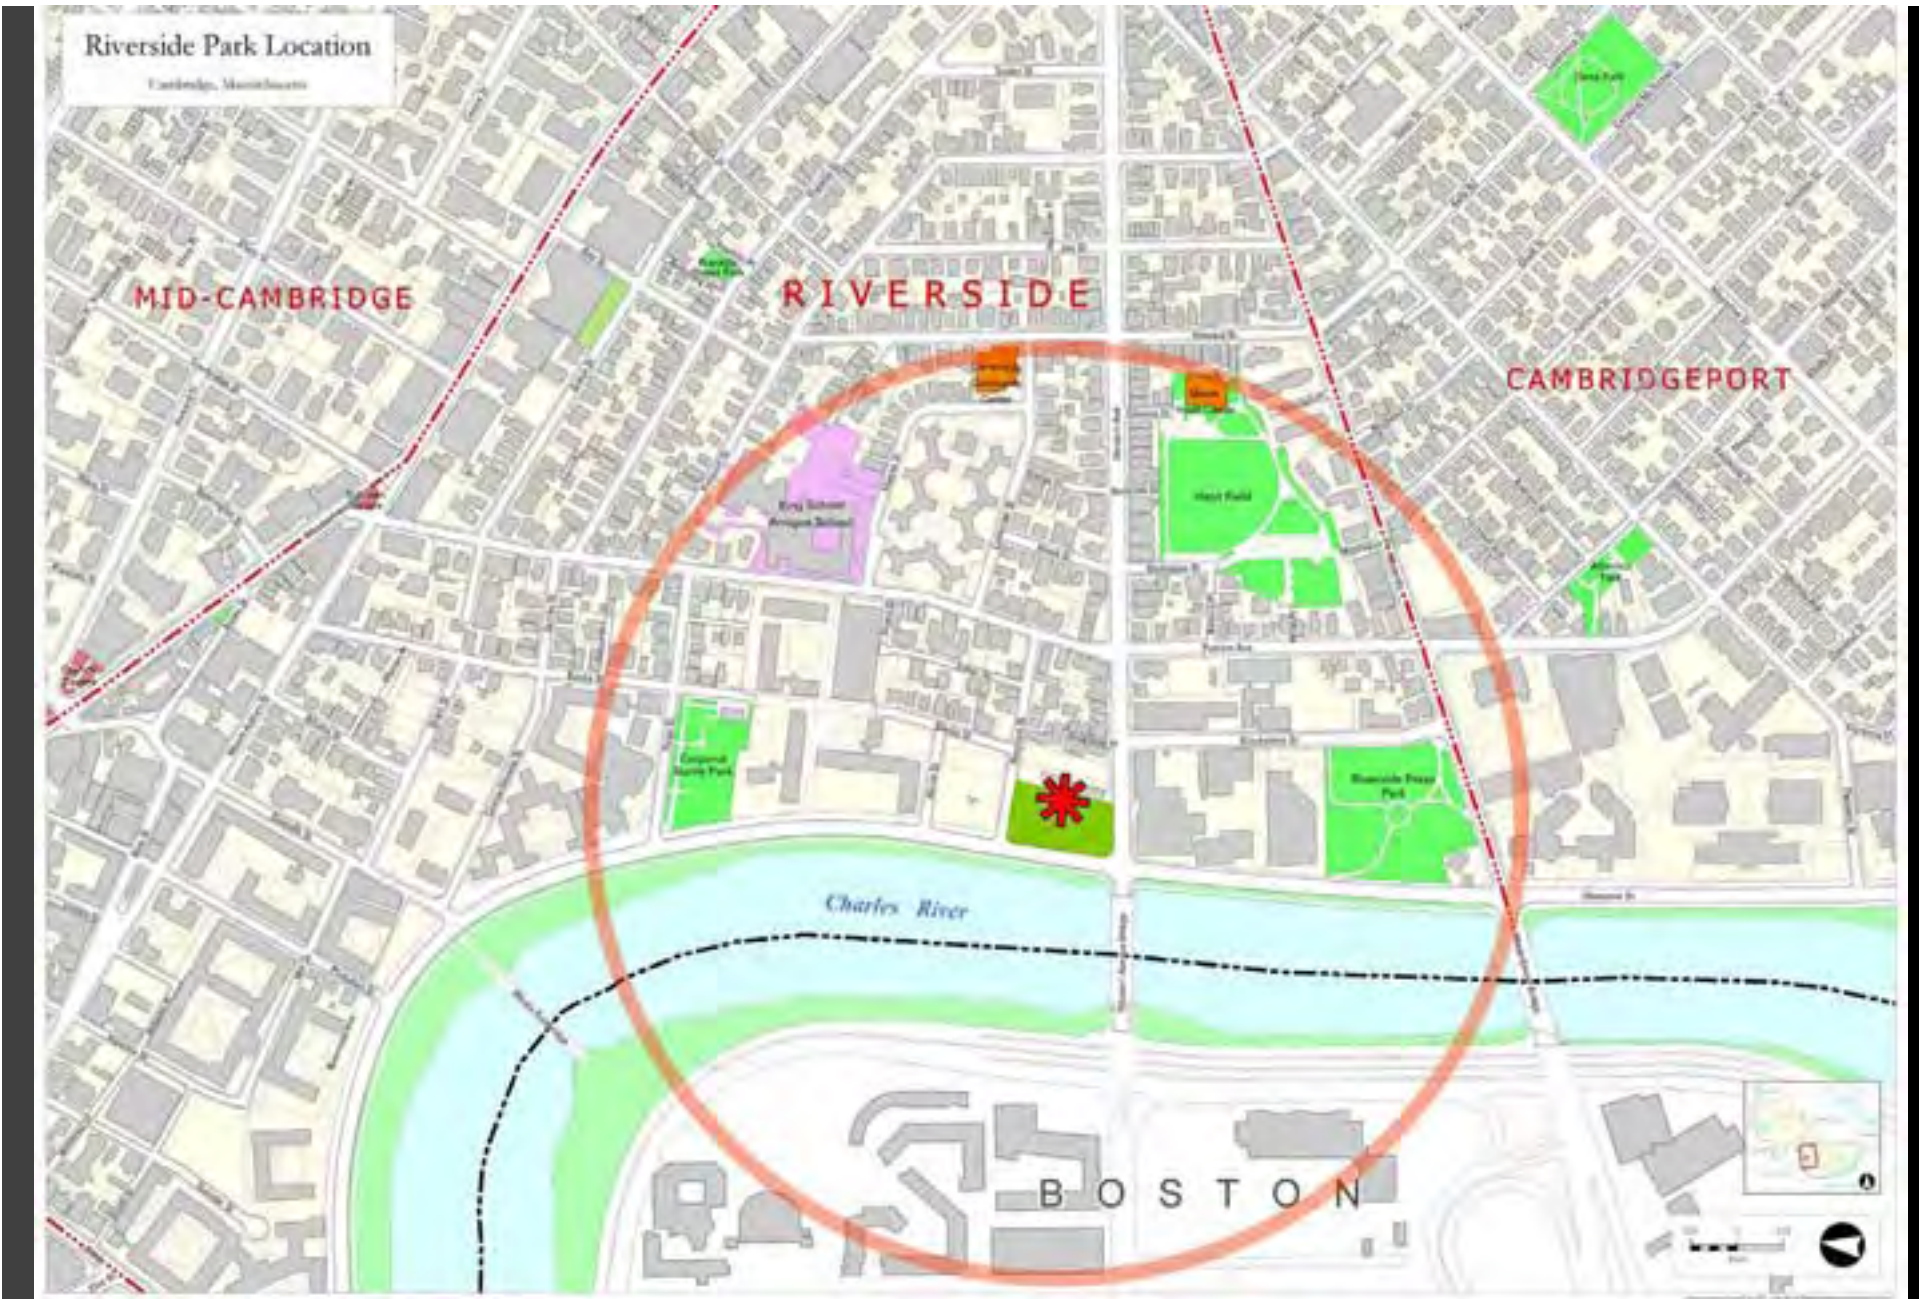

# The New Riverside Neighborhood Park

November 3, 2007 Community Meeting

HALVORSON DESIGN  
PARTNERSHIP

The New Riverside Neighborhood Park

**HALVORSON DESIGN**  
PARTNERSHIP

The New Riverside Neighborhood Park