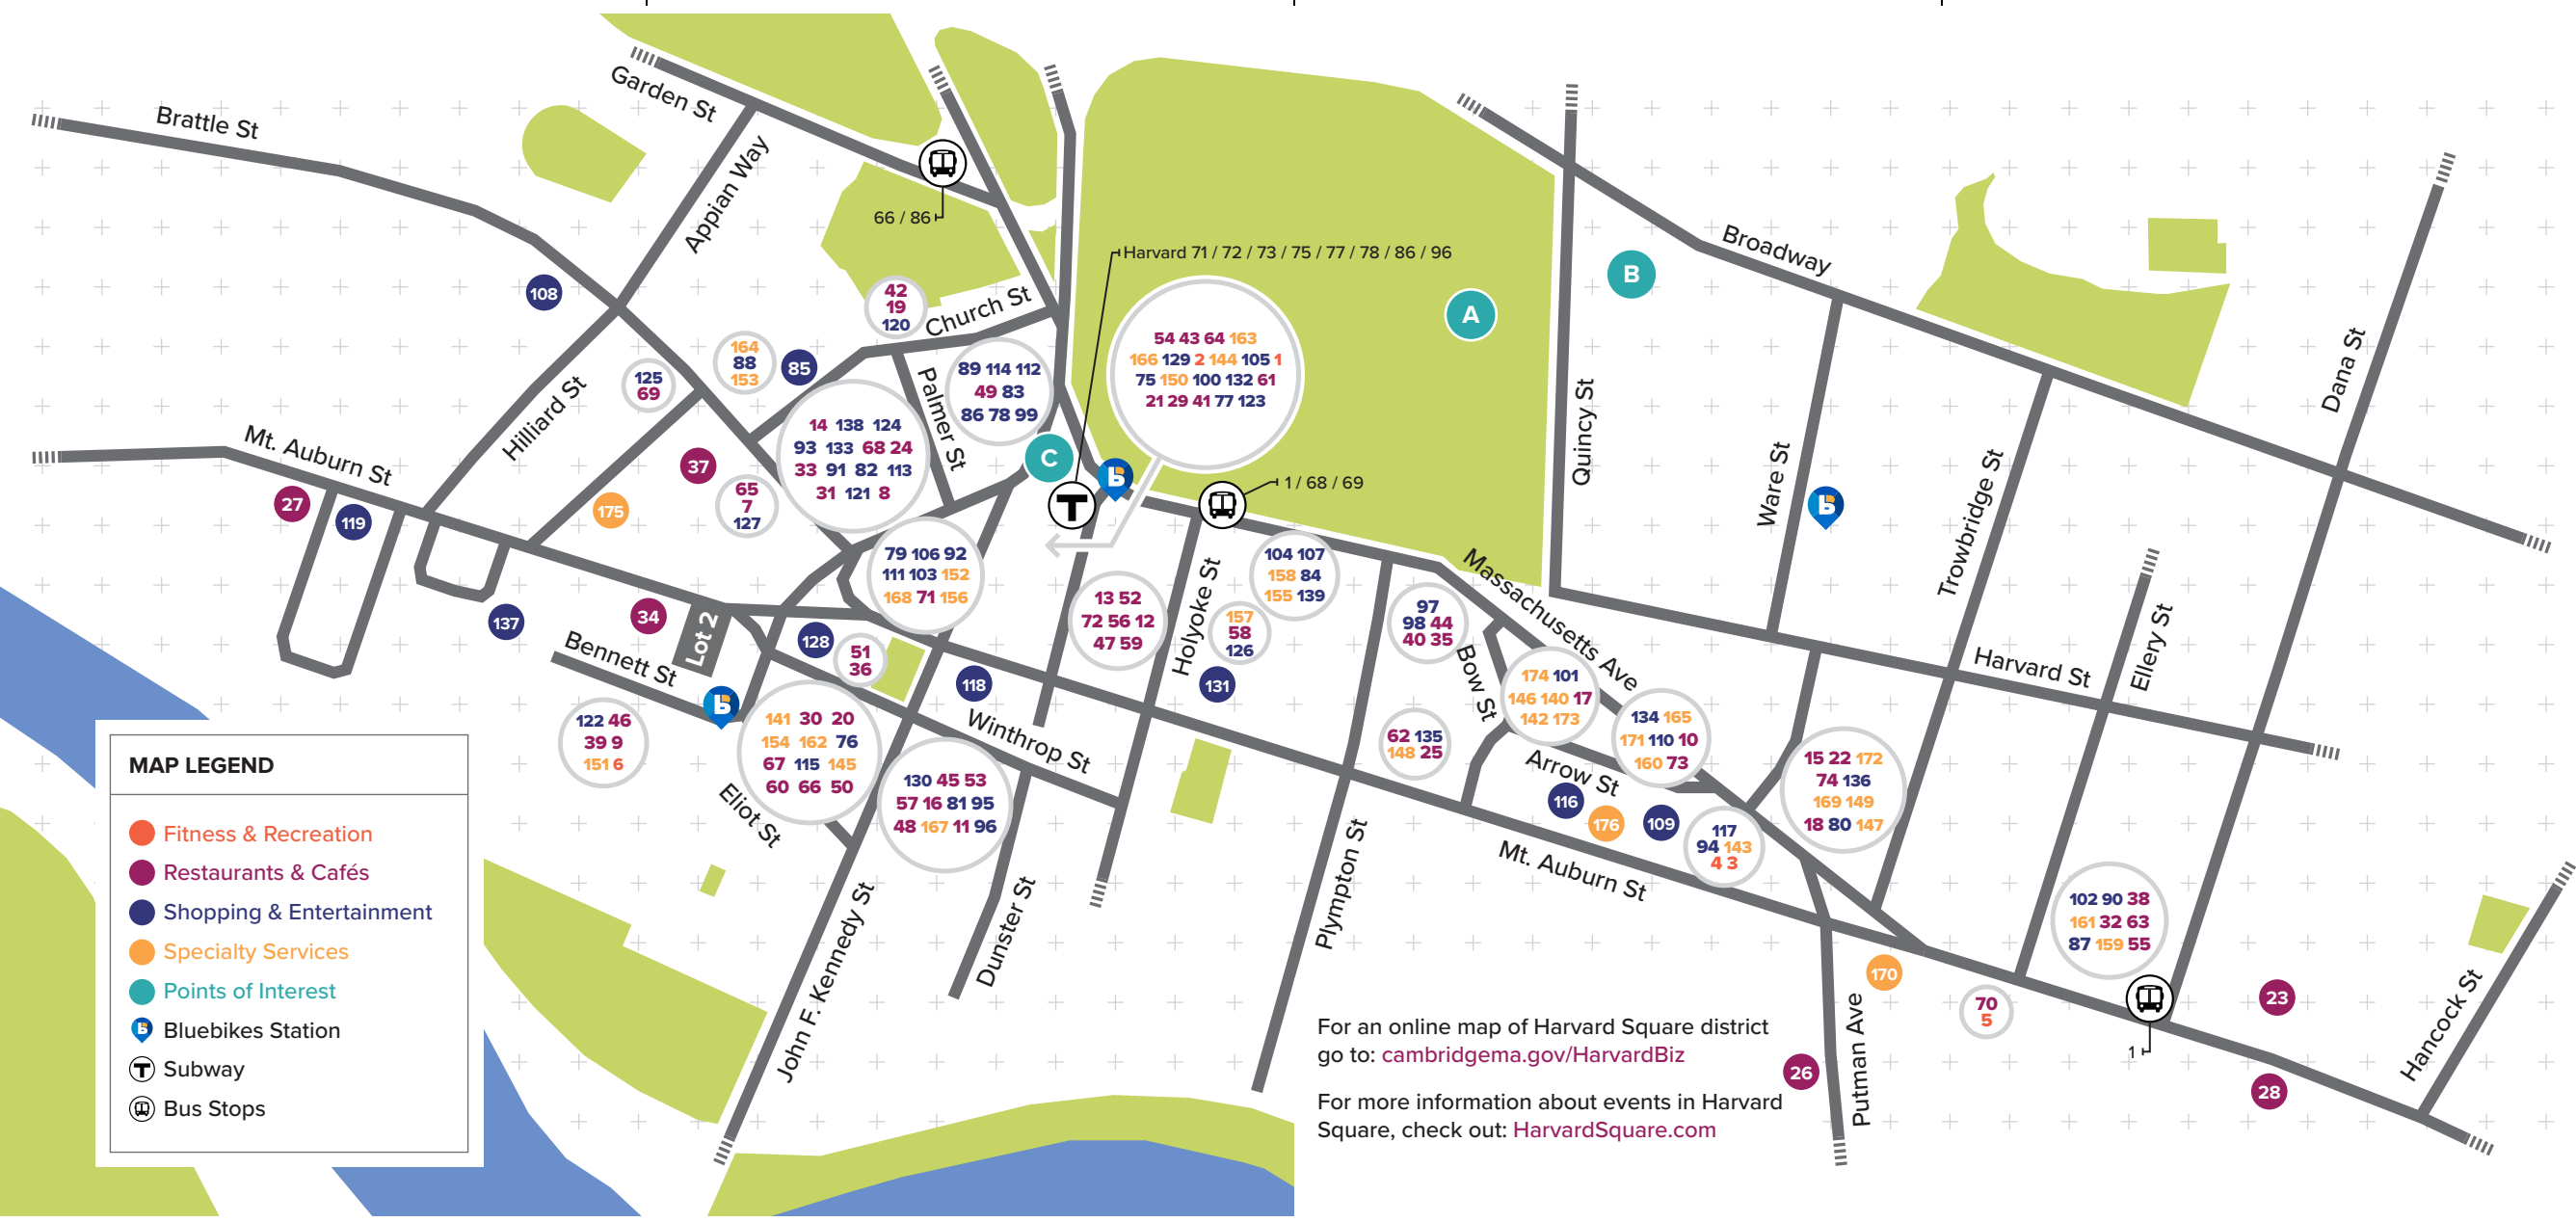

EXPLORE HARVARD SQUARE

A guide to small retailers and restaurants in Harvard Square

This map is brought to you by the City of Cambridge
Last updated as of October 2019

Photo by Gretchen Ertl

MAP LEGEND

- Fitness & Recreation
- Restaurants & Cafés
- Shopping & Entertainment
- Specialty Services
- Points of Interest
- B Bluebikes Station
- T Subway
- B Bus Stops

- 54 **Russell House Tavern**
14 JFK St
- 55 **Sakana Sushi**
983 Massachusetts Ave
- 56 **Saloniki Greek**
1350 Massachusetts Ave
- 57 **Shay's Pub & Wine Bar**
58 JFK St
- 58 **Spices**
24 Holyoke St
- 59 **swissbäkers**
1350 Massachusetts Ave
- 60 **Tanjore**
18 Eliot St
- 61 **Tasty Burger**
40 JFK St
- 62 **The Boathouse**
49 Mt. Auburn St
- 63 **The Cellar Food and Drink**
991 Massachusetts Ave
- 64 **The Hourly Oyster House**
15 Dunster St
- 65 **The Longfellow Bar**
40 Brattle St
- 66 **The Maharaja**
57 JFK St
- 67 **The Red House Restaurant**
98 Winthrop St
- 68 **The Sinclair Kitchen**
52 Church St
- 69 **Toscana**
52 Brattle St
- 70 **Waypoint**
1030 Massachusetts Ave
- 71 **Whitneys**
37 JFK St
- 72 **Whole Heart Provisions**
1350 Massachusetts Ave

POINTS OF INTEREST

- A **Harvard Yard**
2 Kirkland St
- B **Harvard Art Museums**
32 Quincy St
- C **Harvard Square Kiosk**
18 Brattle St