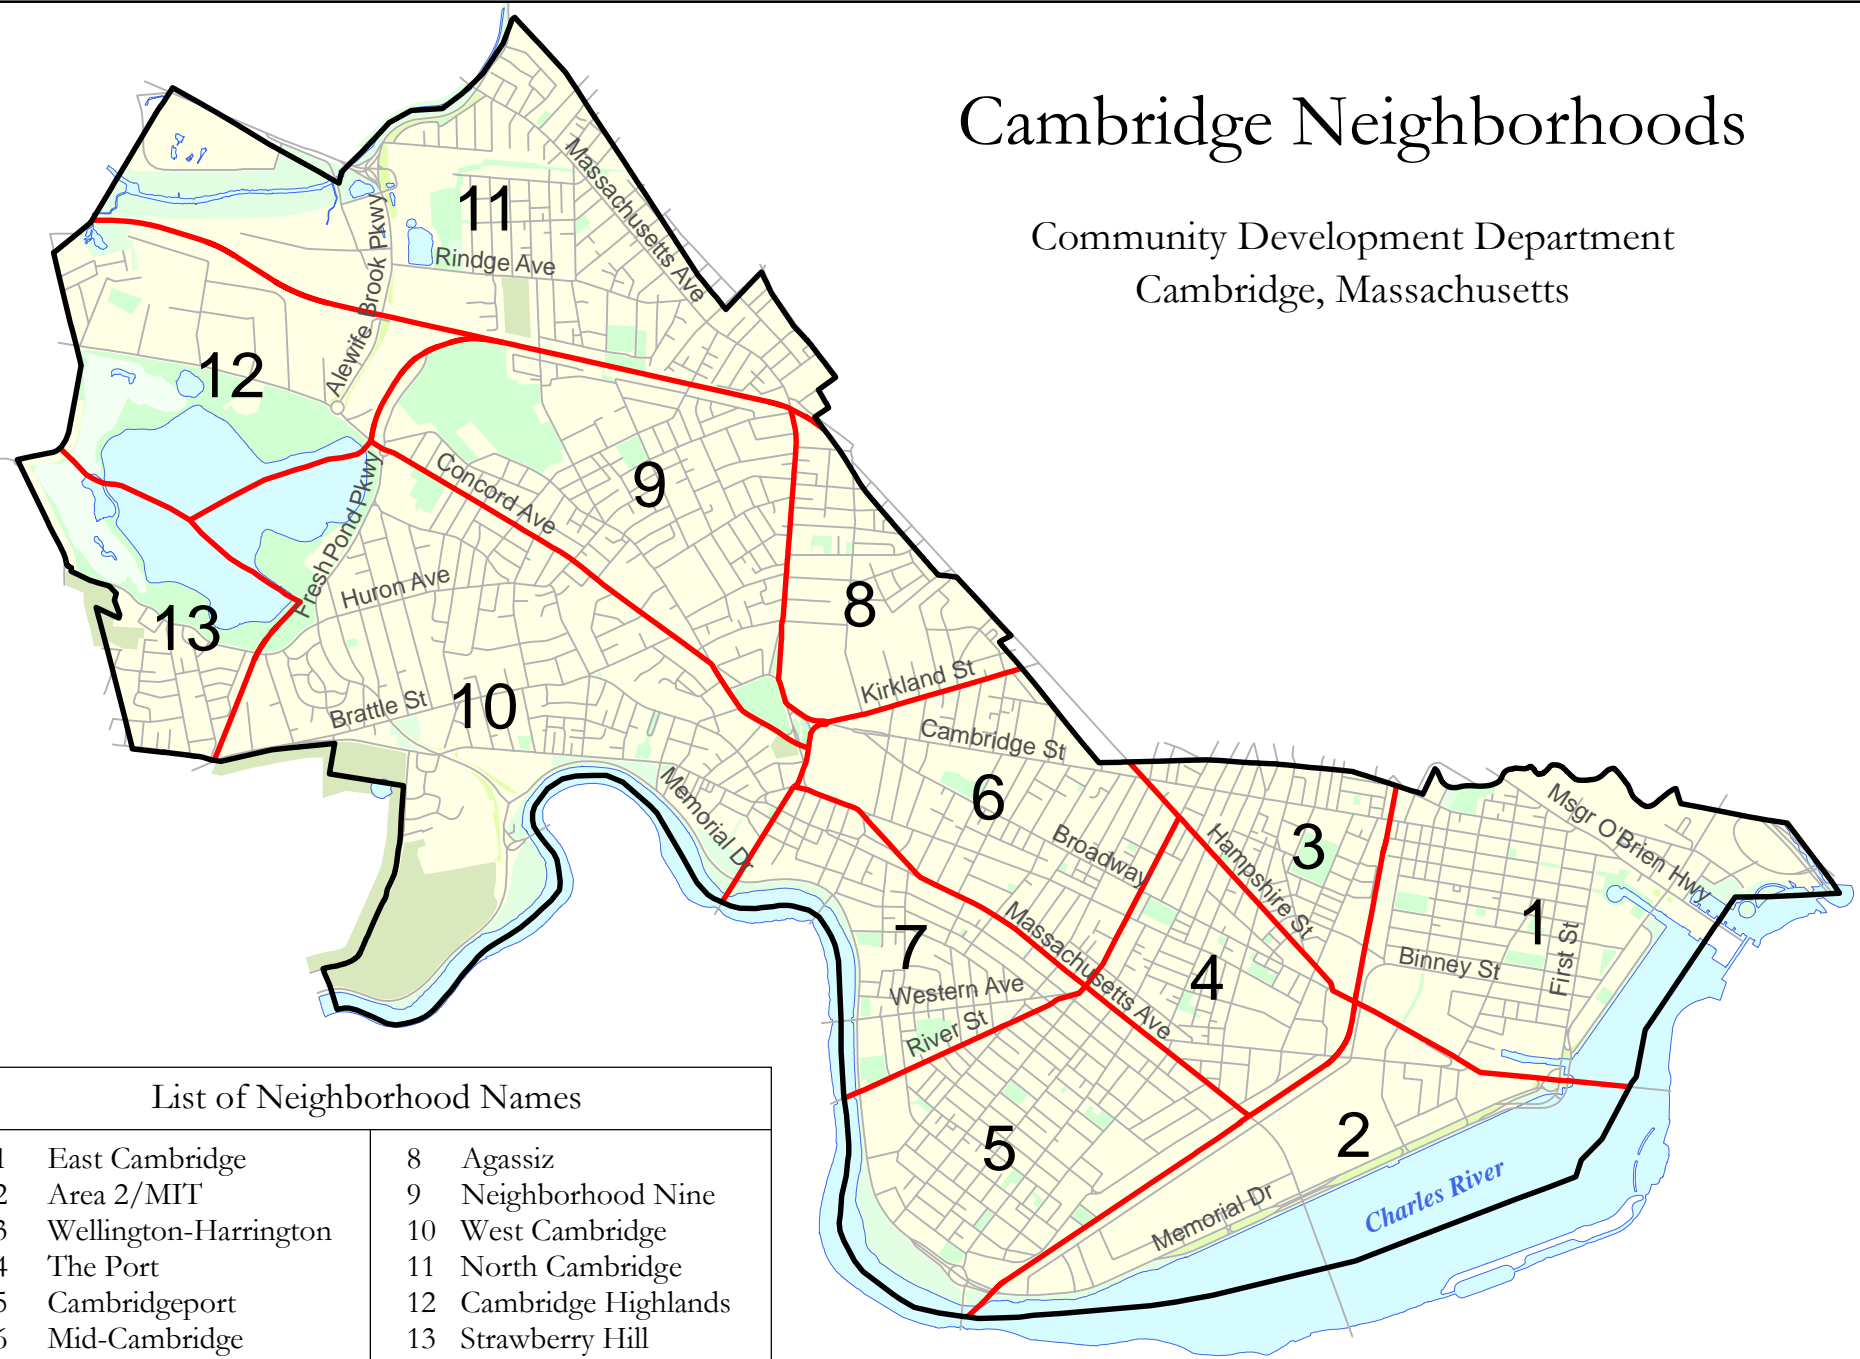

Cambridge Neighborhoods

Community Development Department
Cambridge, Massachusetts

List of Neighborhood Names

1	East Cambridge	8	Agassiz
2	Area 2/MIT	9	Neighborhood Nine
3	Wellington-Harrington	10	West Cambridge
4	The Port	11	North Cambridge
5	Cambridgeport	12	Cambridge Highlands
6	Mid-Cambridge	13	Strawberry Hill
7	Riverside		