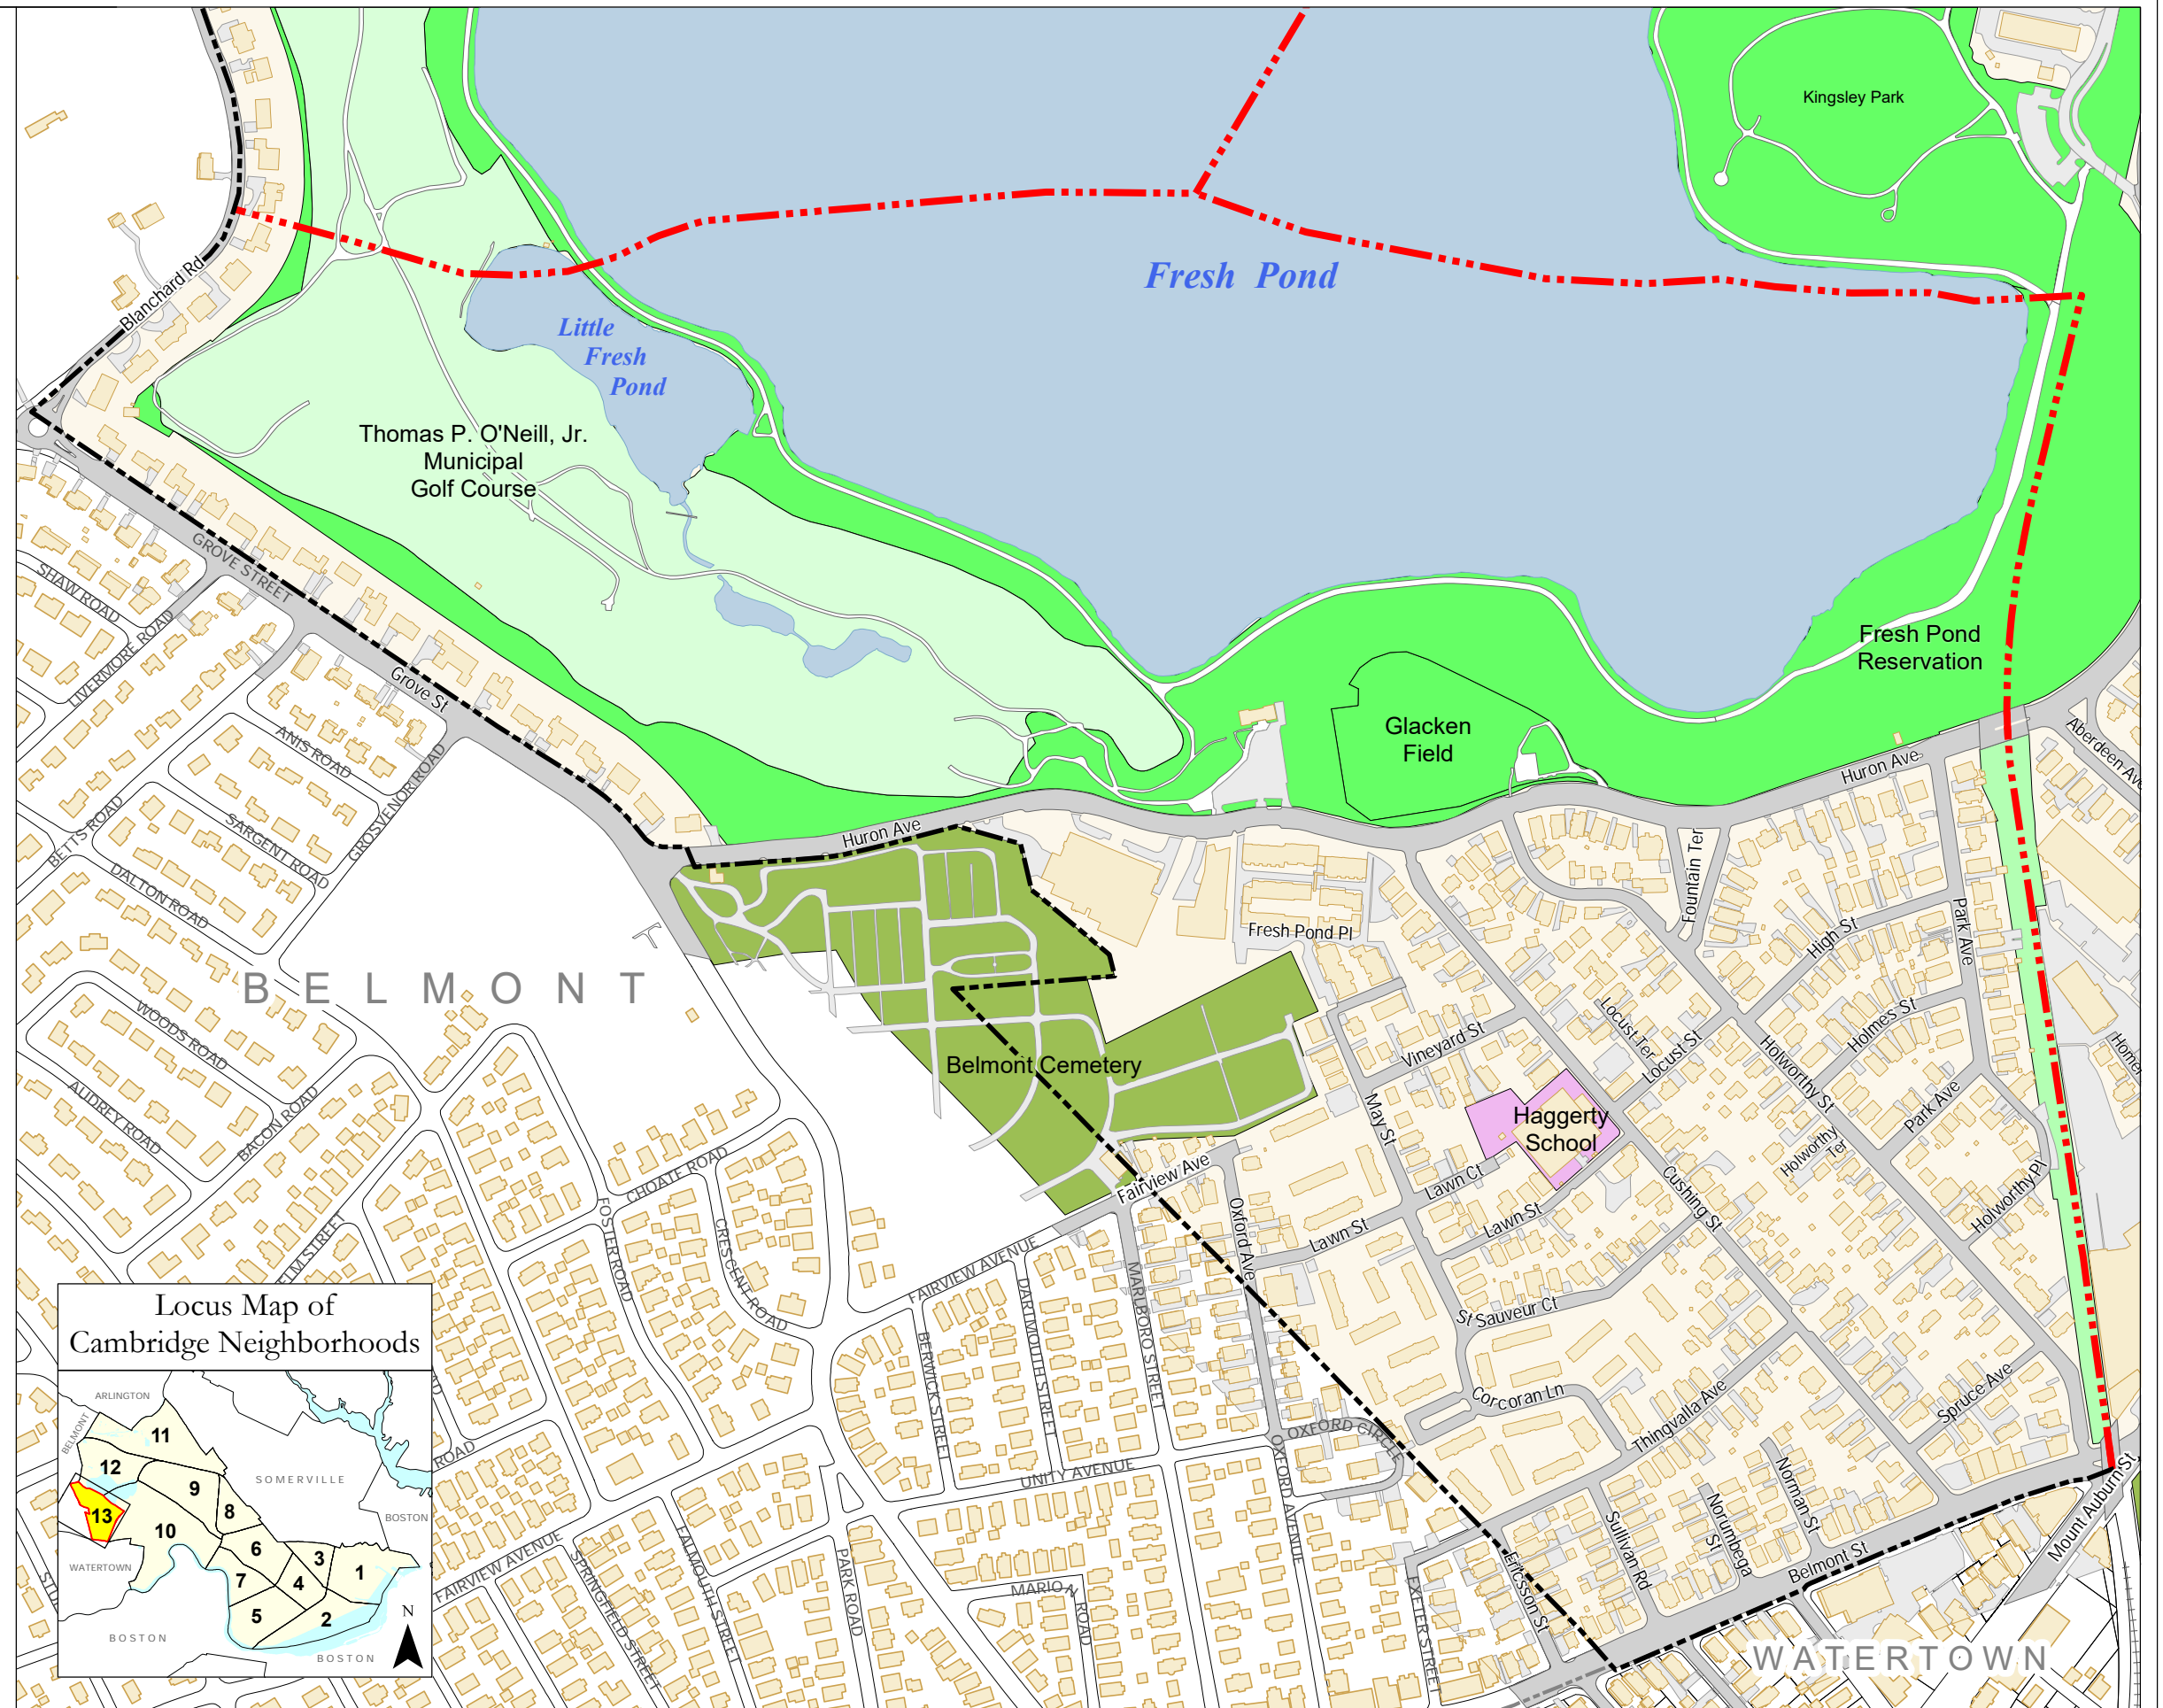

Strawberry Hill

Cambridge, Massachusetts

- City Boundary
- · - · - Neighborhood Boundaries
- City Park or Playground
- Municipal Golf Course
- Public School Grounds
- Cemetery

Planimetric information displayed on this map was prepared through the use of photogrammetric methods from aerial photographs taken April 2018. Certain features have been updated through other methods. This map is intended for planning purposes only.