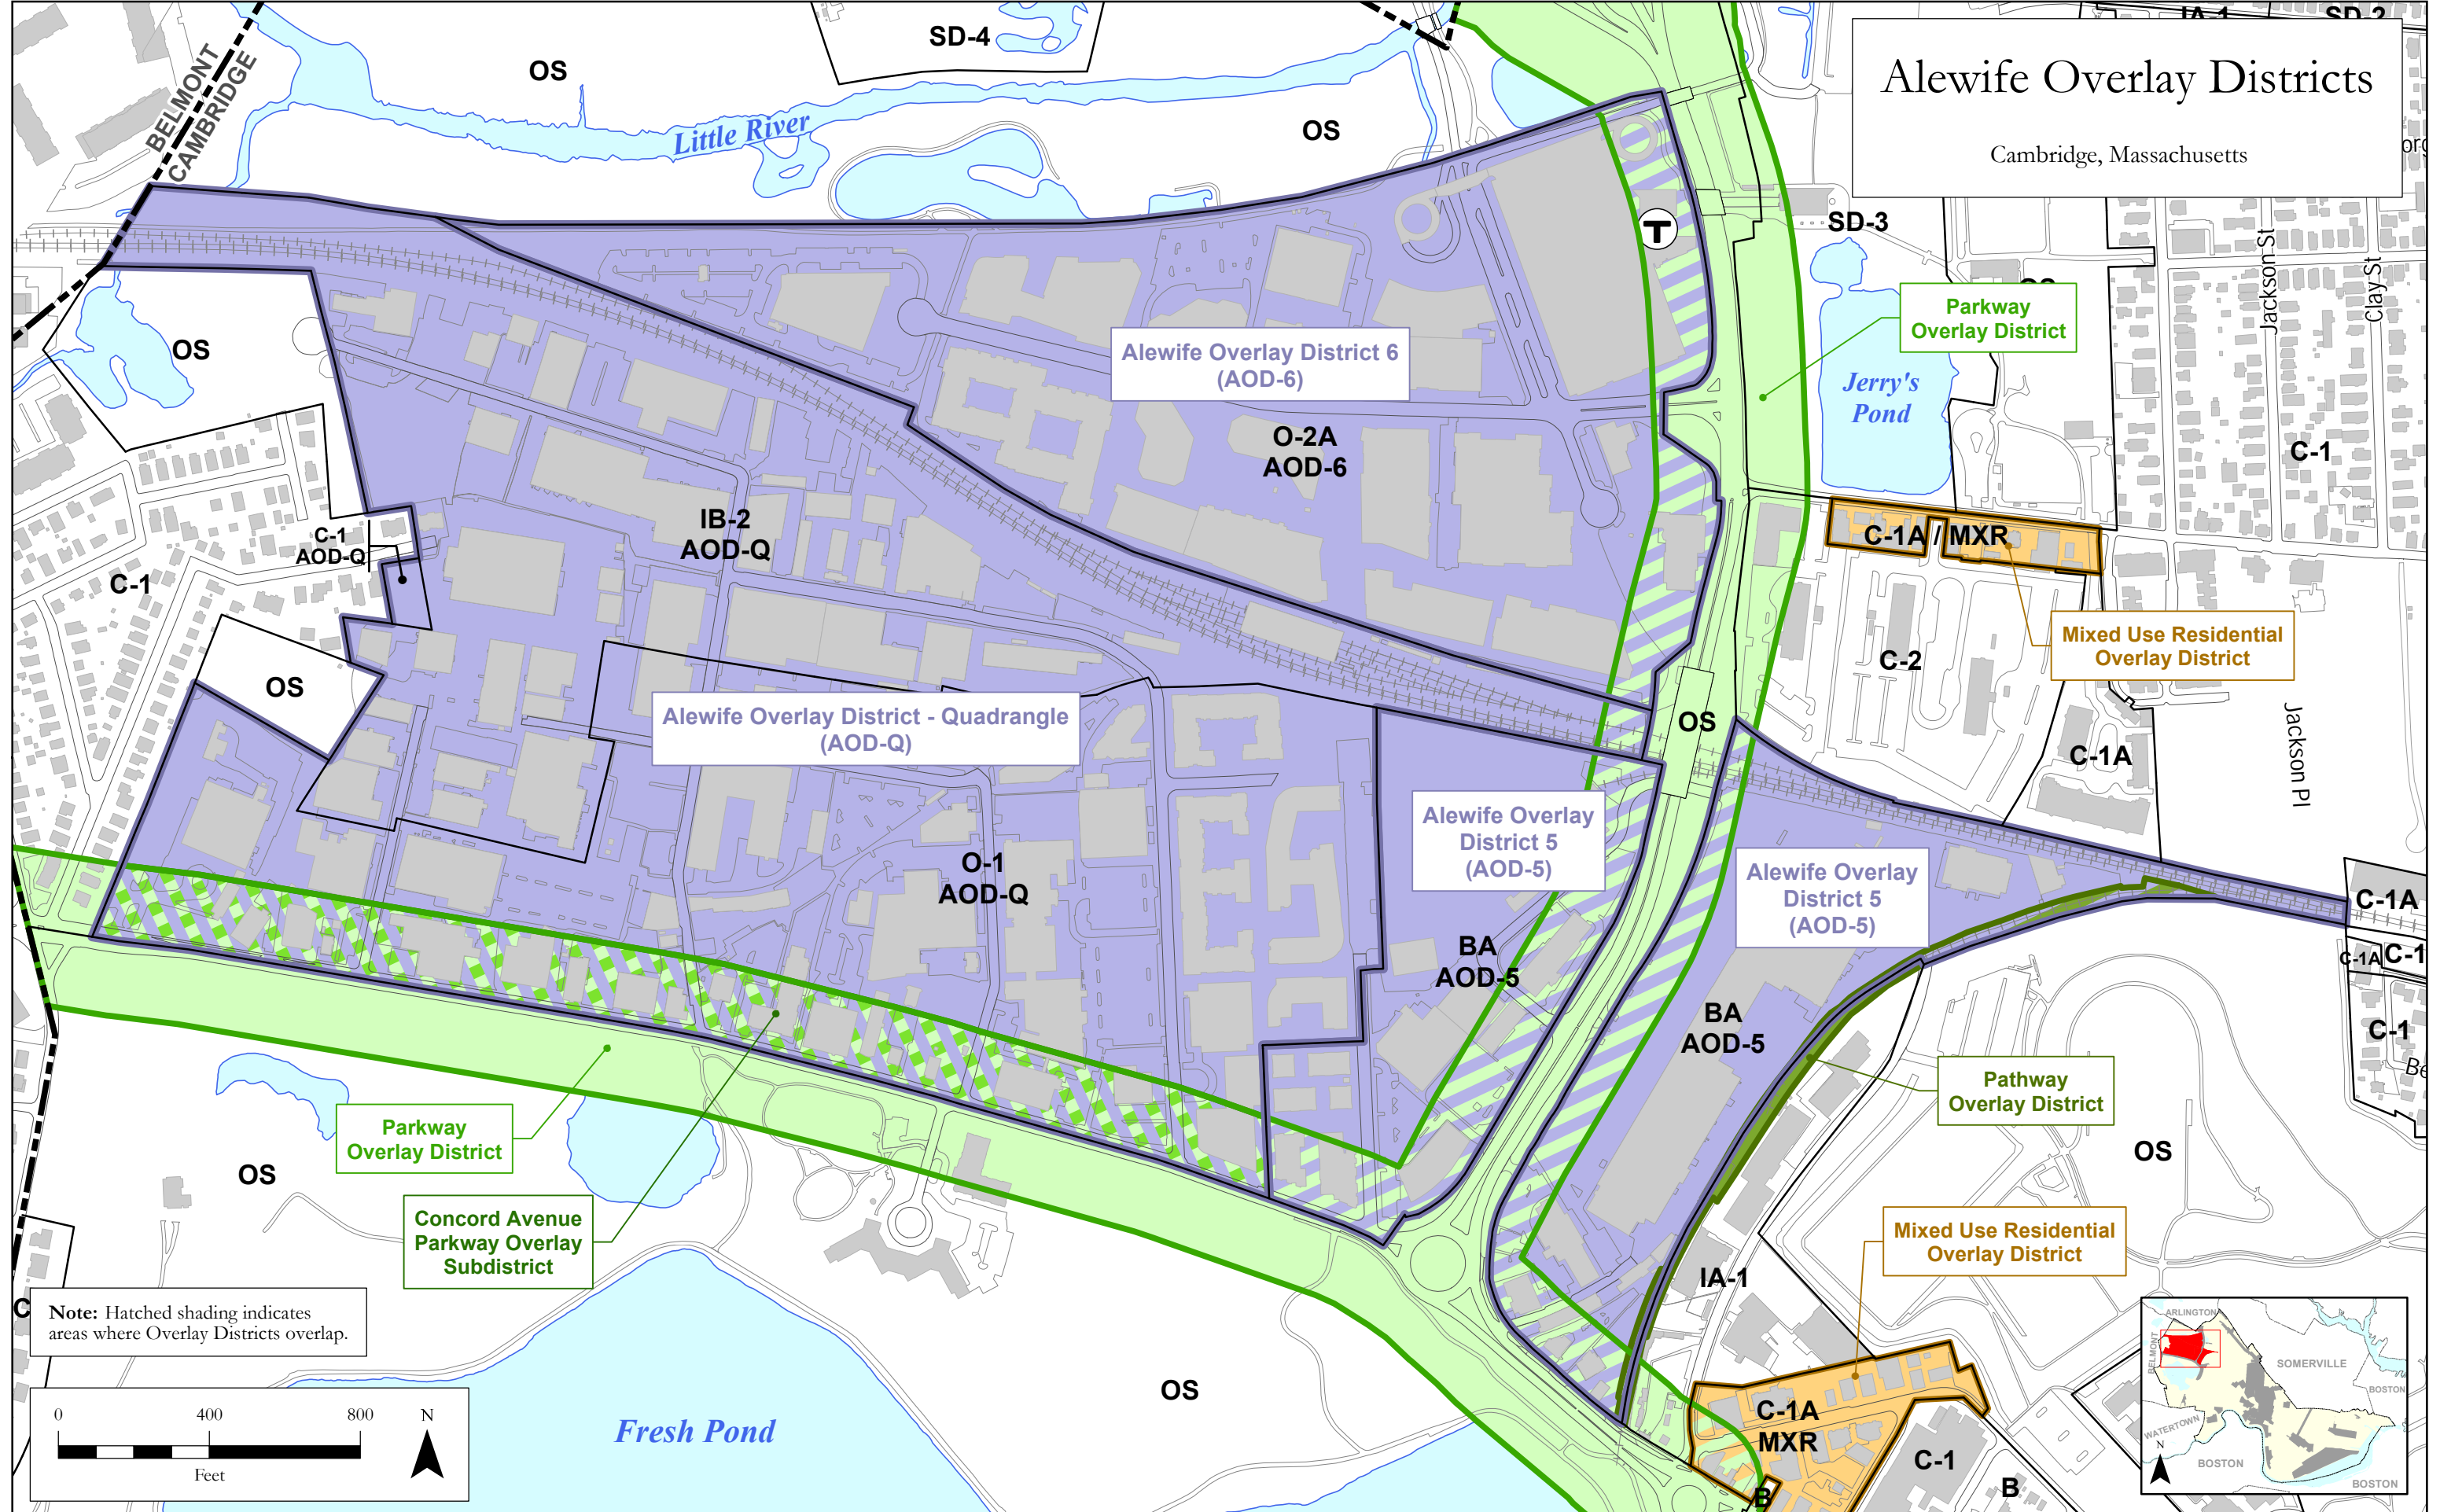

# Alewife Overlay Districts

Cambridge, Massachusetts

Parkway Overlay District

Jerry's Pond

C-1A/MXR

Mixed Use Residential Overlay District

Alewife Overlay District - Quadrangle (AOD-Q)

Alewife Overlay District 5 (AOD-5)

Alewife Overlay District 5 (AOD-5)

Parkway Overlay District

Concord Avenue Parkway Overlay Subdistrict

Pathway Overlay District

Mixed Use Residential Overlay District

Note: Hatched shading indicates areas where Overlay Districts overlap.