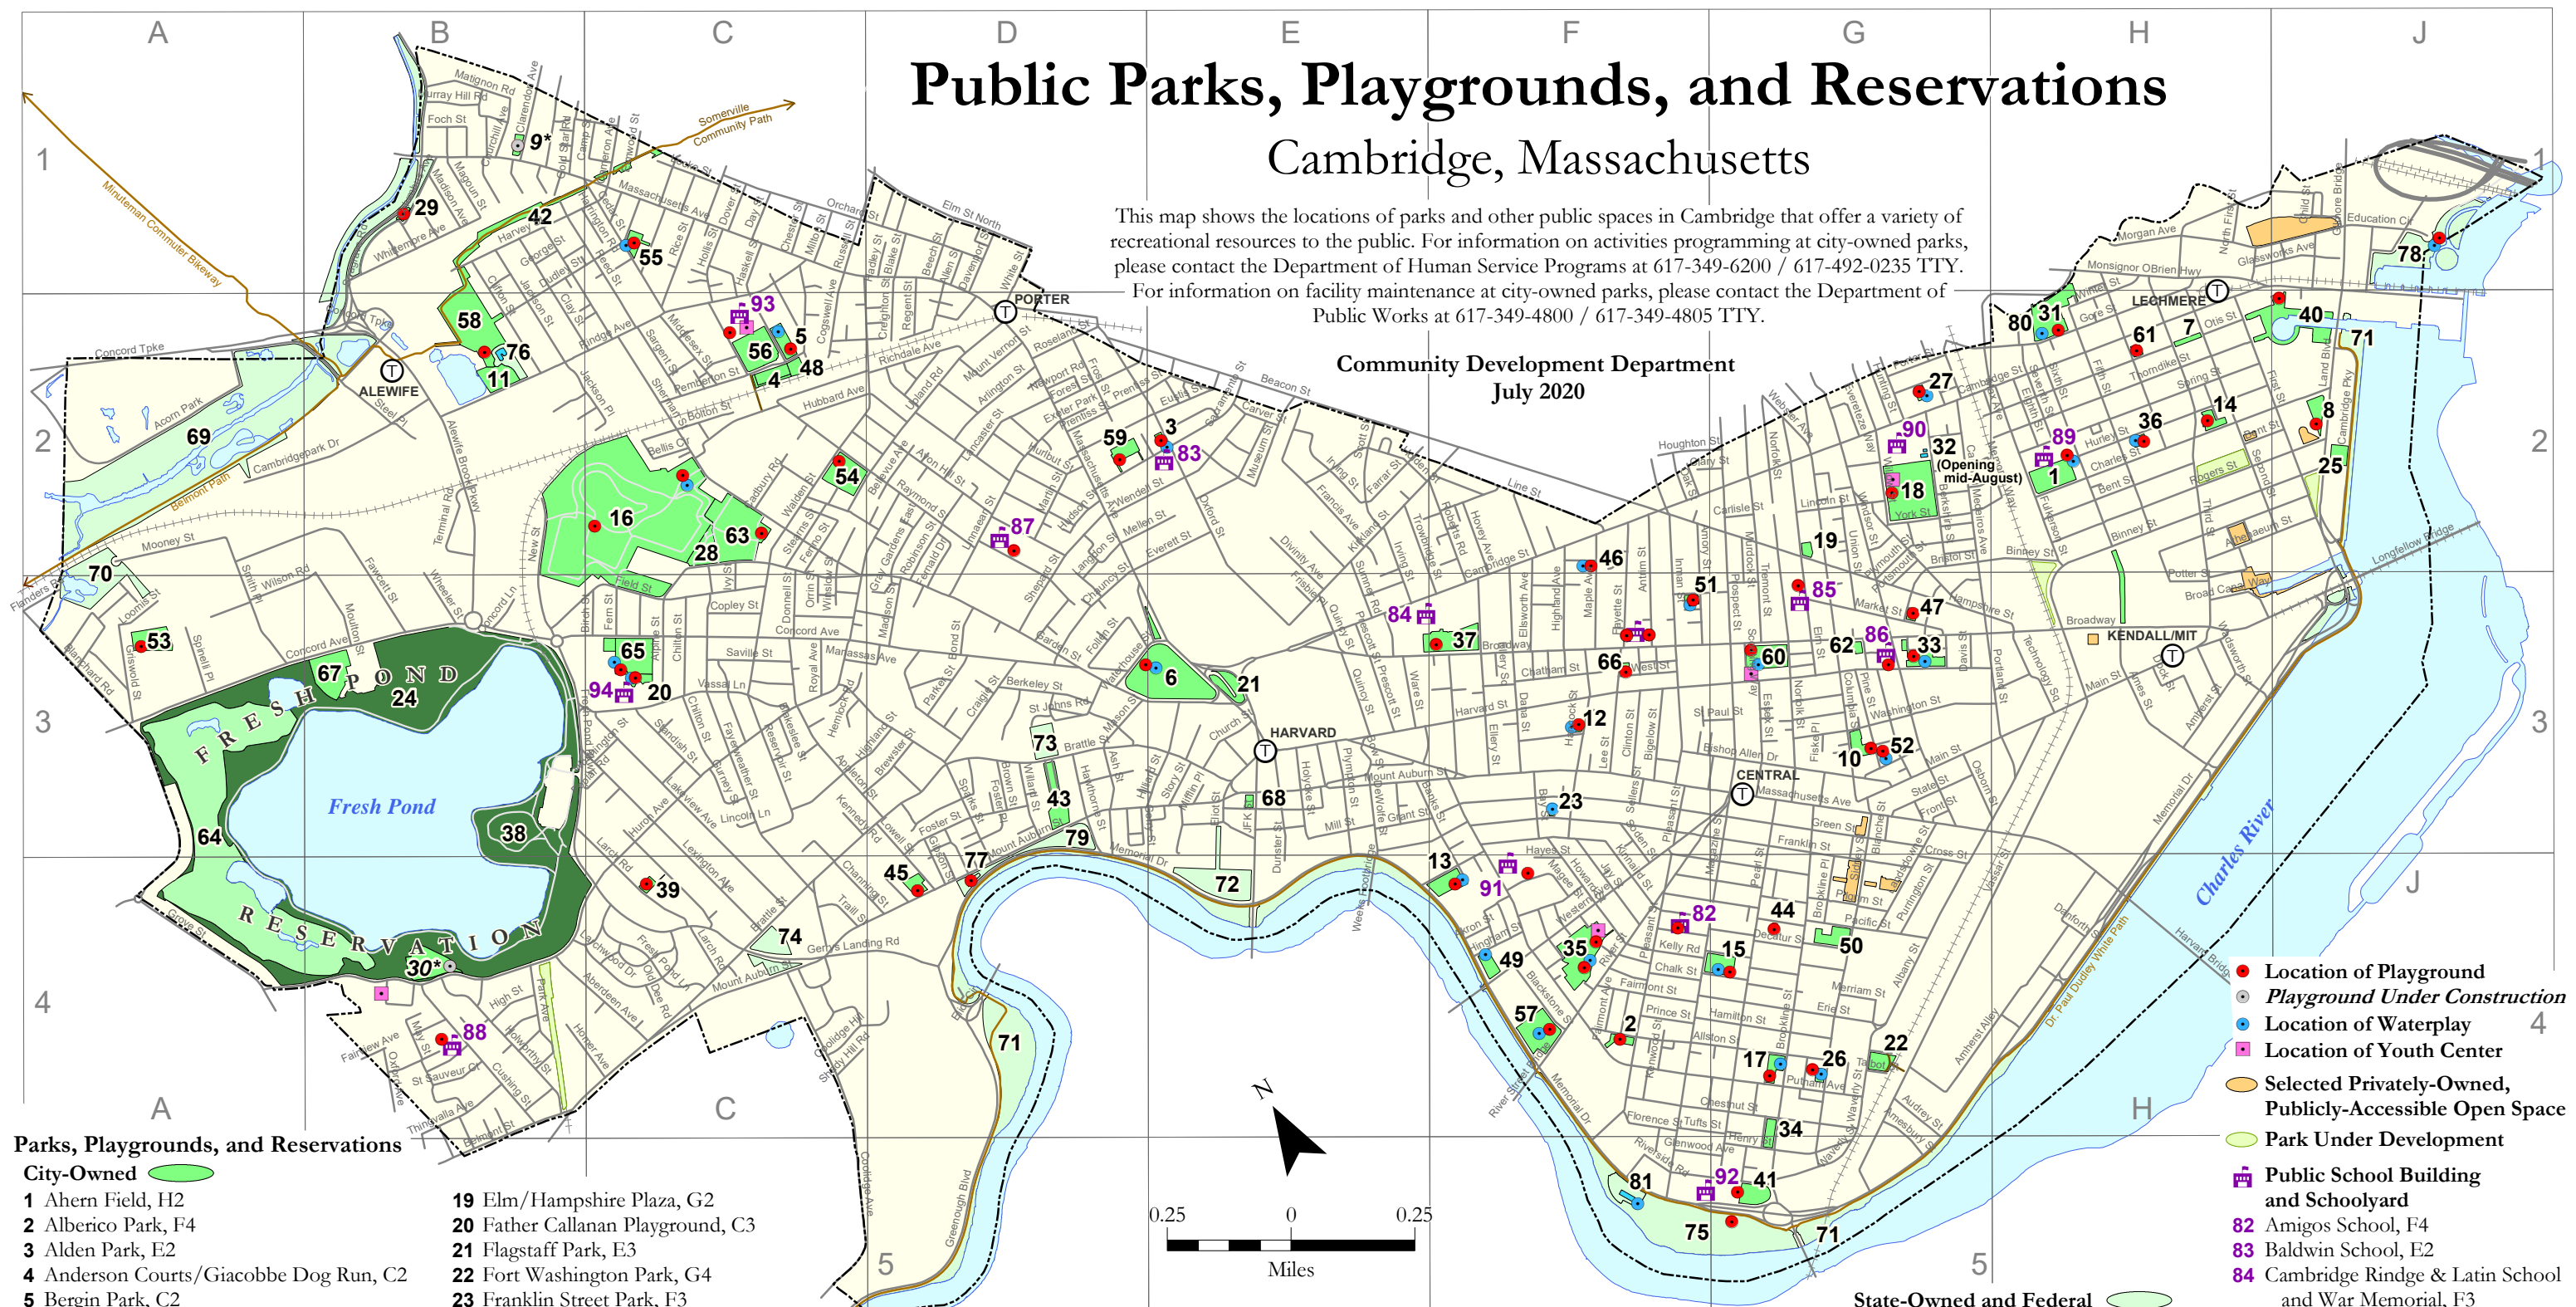

Community Development Department
July 2020

Parks, Playgrounds, and Reservations

City-Owned

- 1 Ahern Field, H2
- 2 Alberico Park, F4
- 3 Alden Park, E2
- 4 Anderson Courts/Giacobbe Dog Run, C2
- 5 Bergin Park, C2
- 6 Cambridge Common, E3
- 7 Centanni Way, H2
- 8 Charles Park, J2
- 9 *Clarendon Avenue Playground, B1**
- 10 Clement G. Morgan Park, G3
- 11 Comeau Field, B2
- 12 Cooper Park, F3
- 13 Corporal Burns Park, F4
- 14 Costa Lopez Taylor Park, H2
- 15 Dana Park, G4
- 16 Danchy Park, C2
- 17 David Nunes Park, G4
- 18 Donnelly Field, G2
- 19 Elm/Hampshire Plaza, G2
- 20 Father Callanan Playground, C3
- 21 Flagstaff Park, E3
- 22 Fort Washington Park, G4
- 23 Franklin Street Park, F3
- 24 Fresh Pond Reservation, B3
- 25 Front Park, J2
- 26 Fulmore Park, G4
- 27 Gannett/Warren Pals Park, G2
- 28 Garden Street Glen/
Roethlisberger Memorial Park, C3
- 29 Gibbons Park, B1
- 30 *Glacken Field, B4**
- 31 Gold Star Mothers Park, H2
- 32 Gold Star Mothers Pool, G2
- 33 Greene • Rose Heritage Park, G3
- 34 Hastings Square, G5
- 35 Hoyt Field, F4

- 36 Hurley Park, H2
- 37 Joan Lorentz Park, F3
- 38 Kingsley Park, B4
- 39 Larch Road Park, C4
- 40 Lechmere Canal Park, J2
- 41 Lindstrom Field, G5
- 42 Linear Park, B1
- 43 Longfellow Park, D3
- 44 Lopez Street Park, G4
- 45 Lowell School Park, D4
- 46 Maple Avenue Park, F3

State-Owned and Federal

- 69 Alewife Brook Reservation, A2
- 70 Blair Pond, A3
- 71 Charles River Basin, Charles River
- 72 John F. Kennedy Memorial Park, E4
- 73 Longfellow National Historic Site, D3
- 74 Lowell Park, C4
- 75 Magazine Beach, F5
- 76 McCrehan Memorial Pool, B2
- 77 Memorial Drive Tot Lot, D4
- 78 North Point Park, J1
- 79 Riverbend Park, D4
- 80 Simoni Memorial Rink, H2
- 81 Veterans Memorial Pool, F5