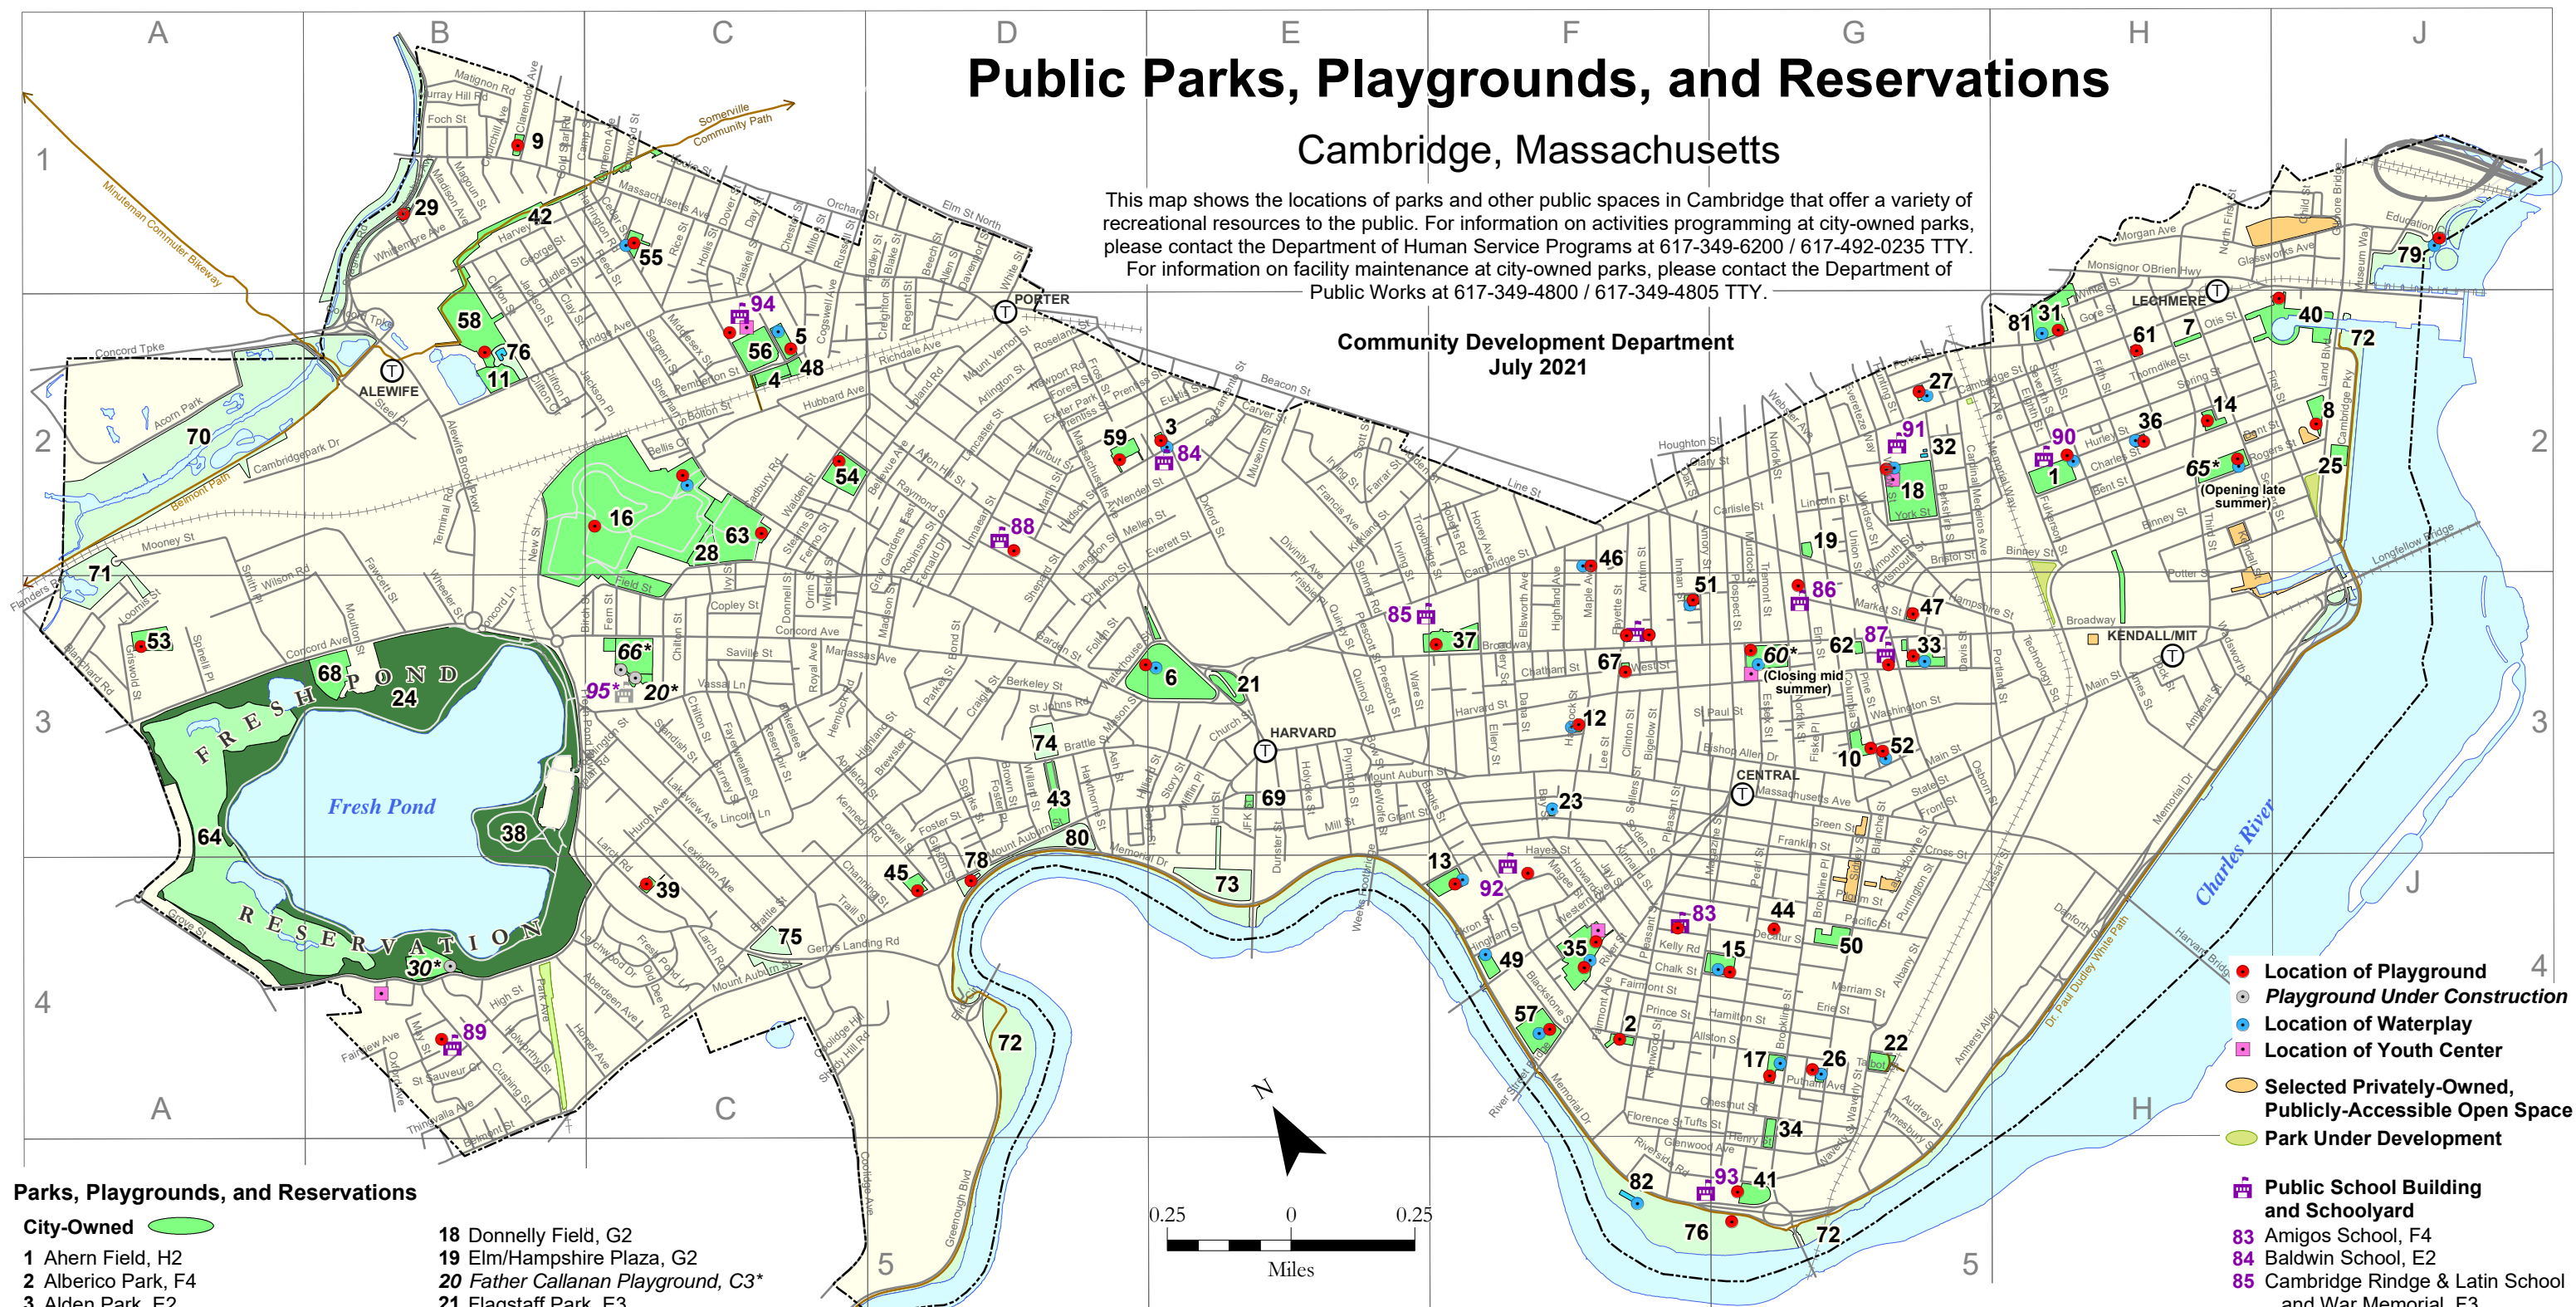

Community Development Department
July 2021

Parks, Playgrounds, and Reservations

- City-Owned**
- 1 Ahern Field, H2
 - 2 Alberico Park, F4
 - 3 Alden Park, E2
 - 4 Anderson Courts/Giacobbe Dog Run, C2
 - 5 Bergin Park, C2
 - 6 Cambridge Common, E3
 - 7 Centanni Way, H2
 - 8 Charles Park, J2
 - 9 Clarendon Avenue Playground, B1
 - 10 Clement G. Morgan Park, G3
 - 11 Comeau Field, B2
 - 12 Cooper Park, F3
 - 14 Costa Lopez Taylor Park, H2
 - 15 Dana Park, G4
 - 16 Danehy Park, C2
 - 17 David Nunes Park, G4

- 18 Donnelly Field, G2
- 19 Elm/Hampshire Plaza, G2
- 20 *Father Callanan Playground, C3**
- 21 Flagstaff Park, E3
- 22 Fort Washington Park, G4
- 23 Franklin Street Park, F3
- 24 Fresh Pond Reservation, B3
- 25 Front Park, J2
- 26 Fulmore Park, G4
- 27 Gannett/Warren Pals Park, G2
- 28 Garden Street Glen/Roethlisberger Memorial Park, C3
- 29 Gibbons Park, B1
- 30 *Glacken Field, B4**
- 31 Gold Star Mothers Park, H2
- 32 Gold Star Mothers Pool, G2
- 33 Greene • Rose Heritage Park, G3
- 34 Hastings Square, G5

- 35 Hoyt Field, F4
- 36 Hurley Park, H2
- 37 Joan Lorentz Park, F3
- 38 Kingsley Park, B4
- 39 Larch Road Park, C4
- 40 Lechmere Canal Park, J2
- 41 Lindstrom Field, G5
- 42 Linear Park, B1
- 43 Longfellow Park, D3
- 44 Lopez Street Park, G4
- 45 Lowell School Park, D4
- 46 Maple Avenue Park, F3

- State-Owned and Federal**
- 70 Alewife Brook Reservation, A2
 - 71 Blair Pond, A3
 - 72 Charles River Basin, Charles River
 - 73 John F. Kennedy Memorial Park, E4
 - 74 Longfellow National Historic Site, D3
 - 75 Lowell Park, C4
 - 76 Magazine Beach, F5
 - 77 McCrehan Memorial Pool, B2
 - 78 Memorial Drive Tot Lot, D4
 - 79 North Point Park, J1
 - 80 Riverbend Park, D4
 - 81 Simoni Memorial Rink, H2
 - 82 Veterans Memorial Pool, F5