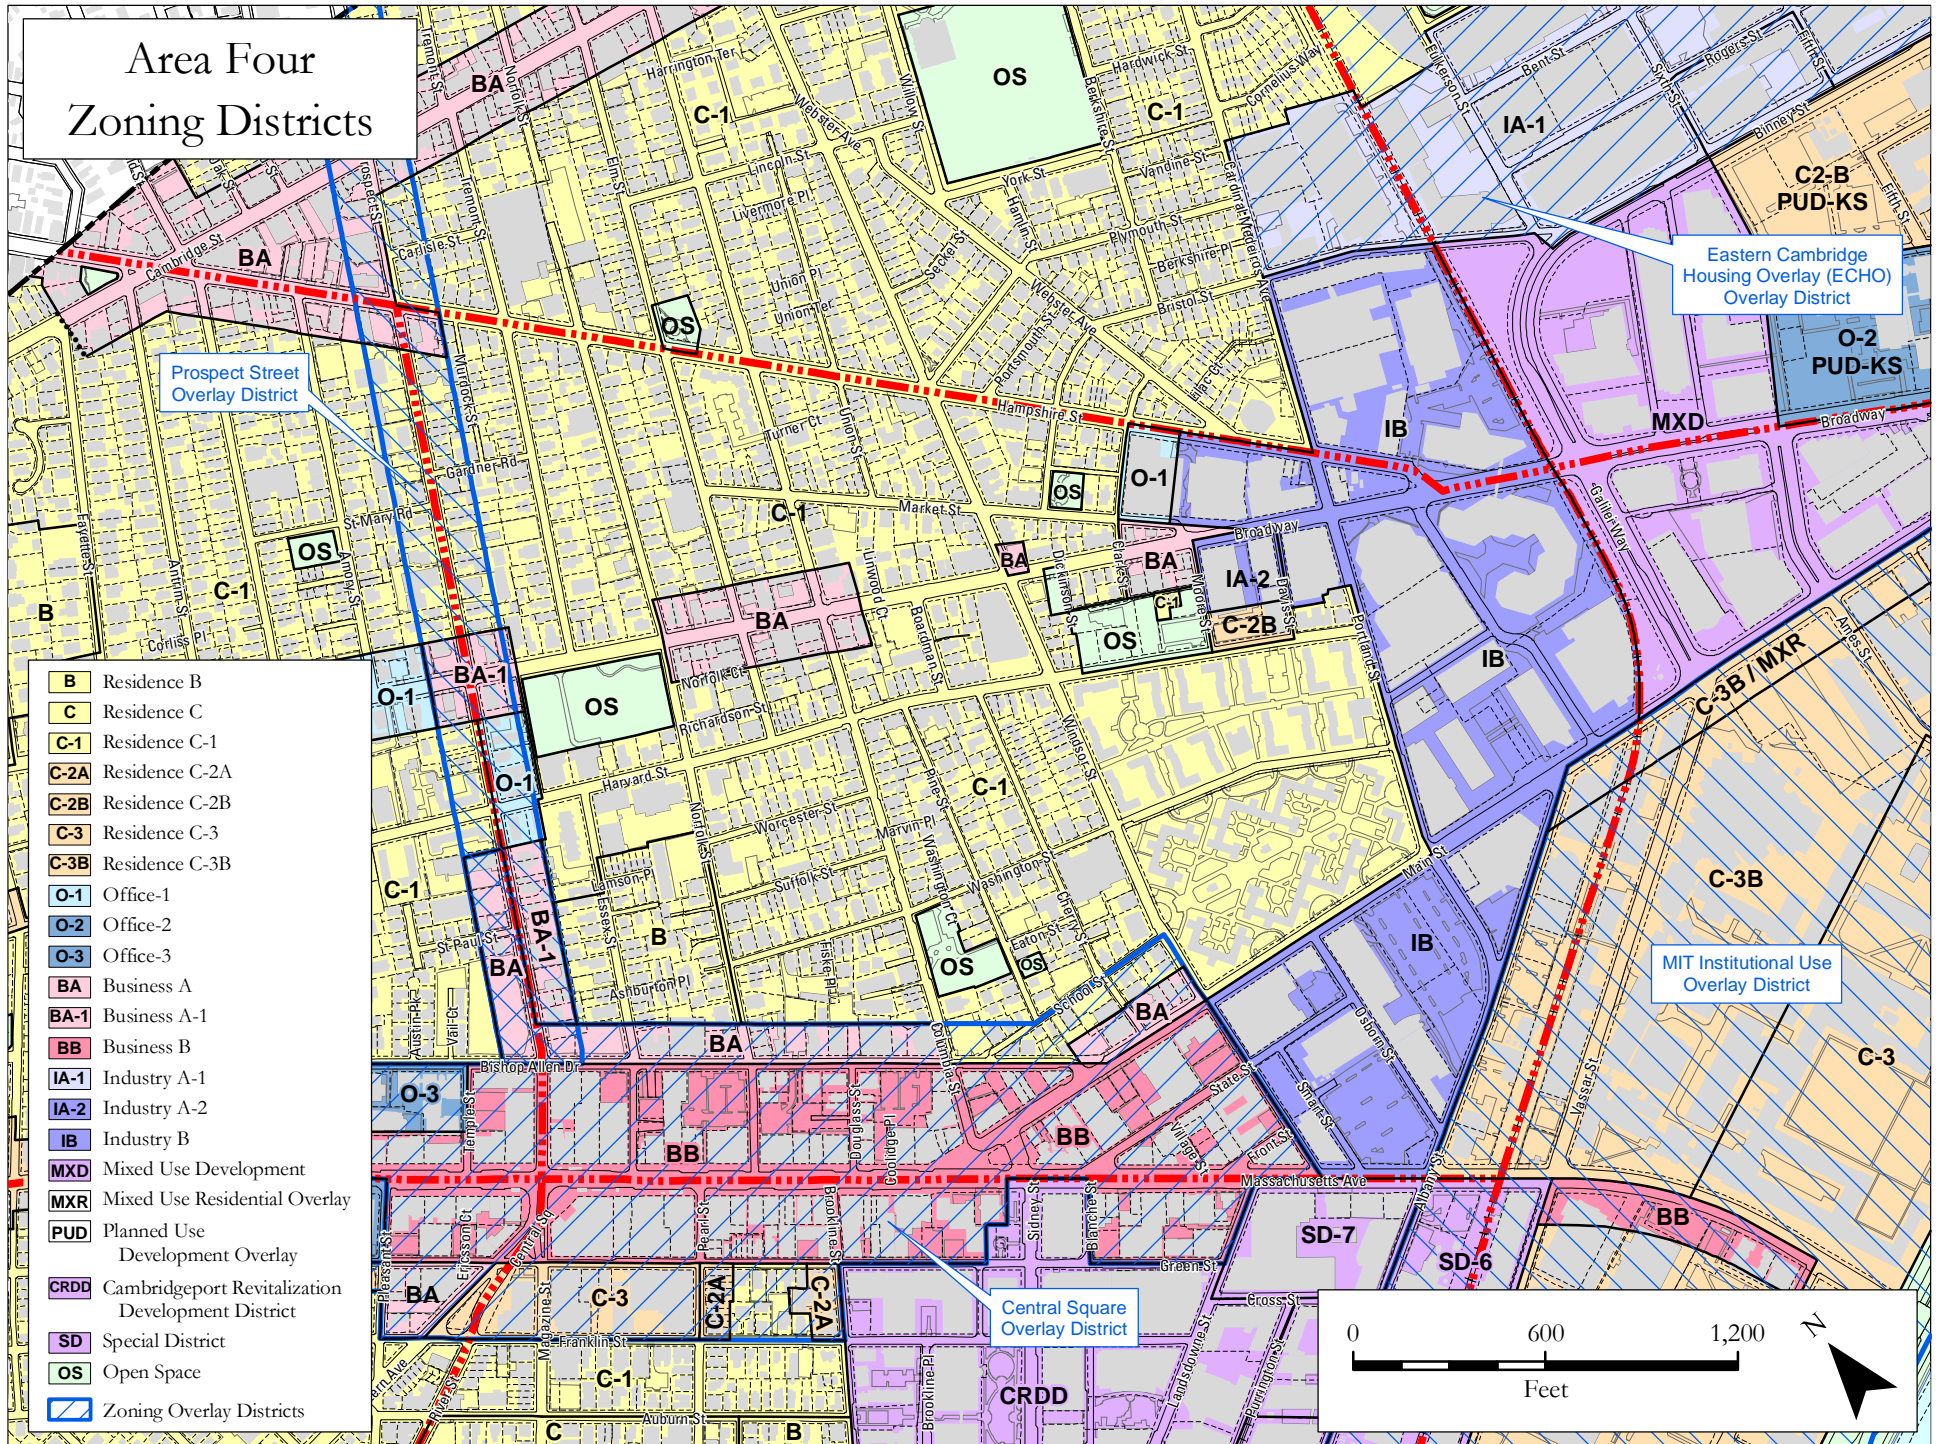

# Area Four Zoning Districts

- Residence B
- Residence C
- Residence C-1
- Residence C-2A
- Residence C-2B
- Residence C-3
- Residence C-3B
- Office-1
- Office-2
- Office-3
- Business A
- Business A-1
- Business B
- Industry A-1
- Industry A-2
- Industry B
- Mixed Use Development
- Mixed Use Residential Overlay
- Planned Use Development Overlay
- Cambridgeport Revitalization Development District
- Special District
- Open Space
- Zoning Overlay Districts