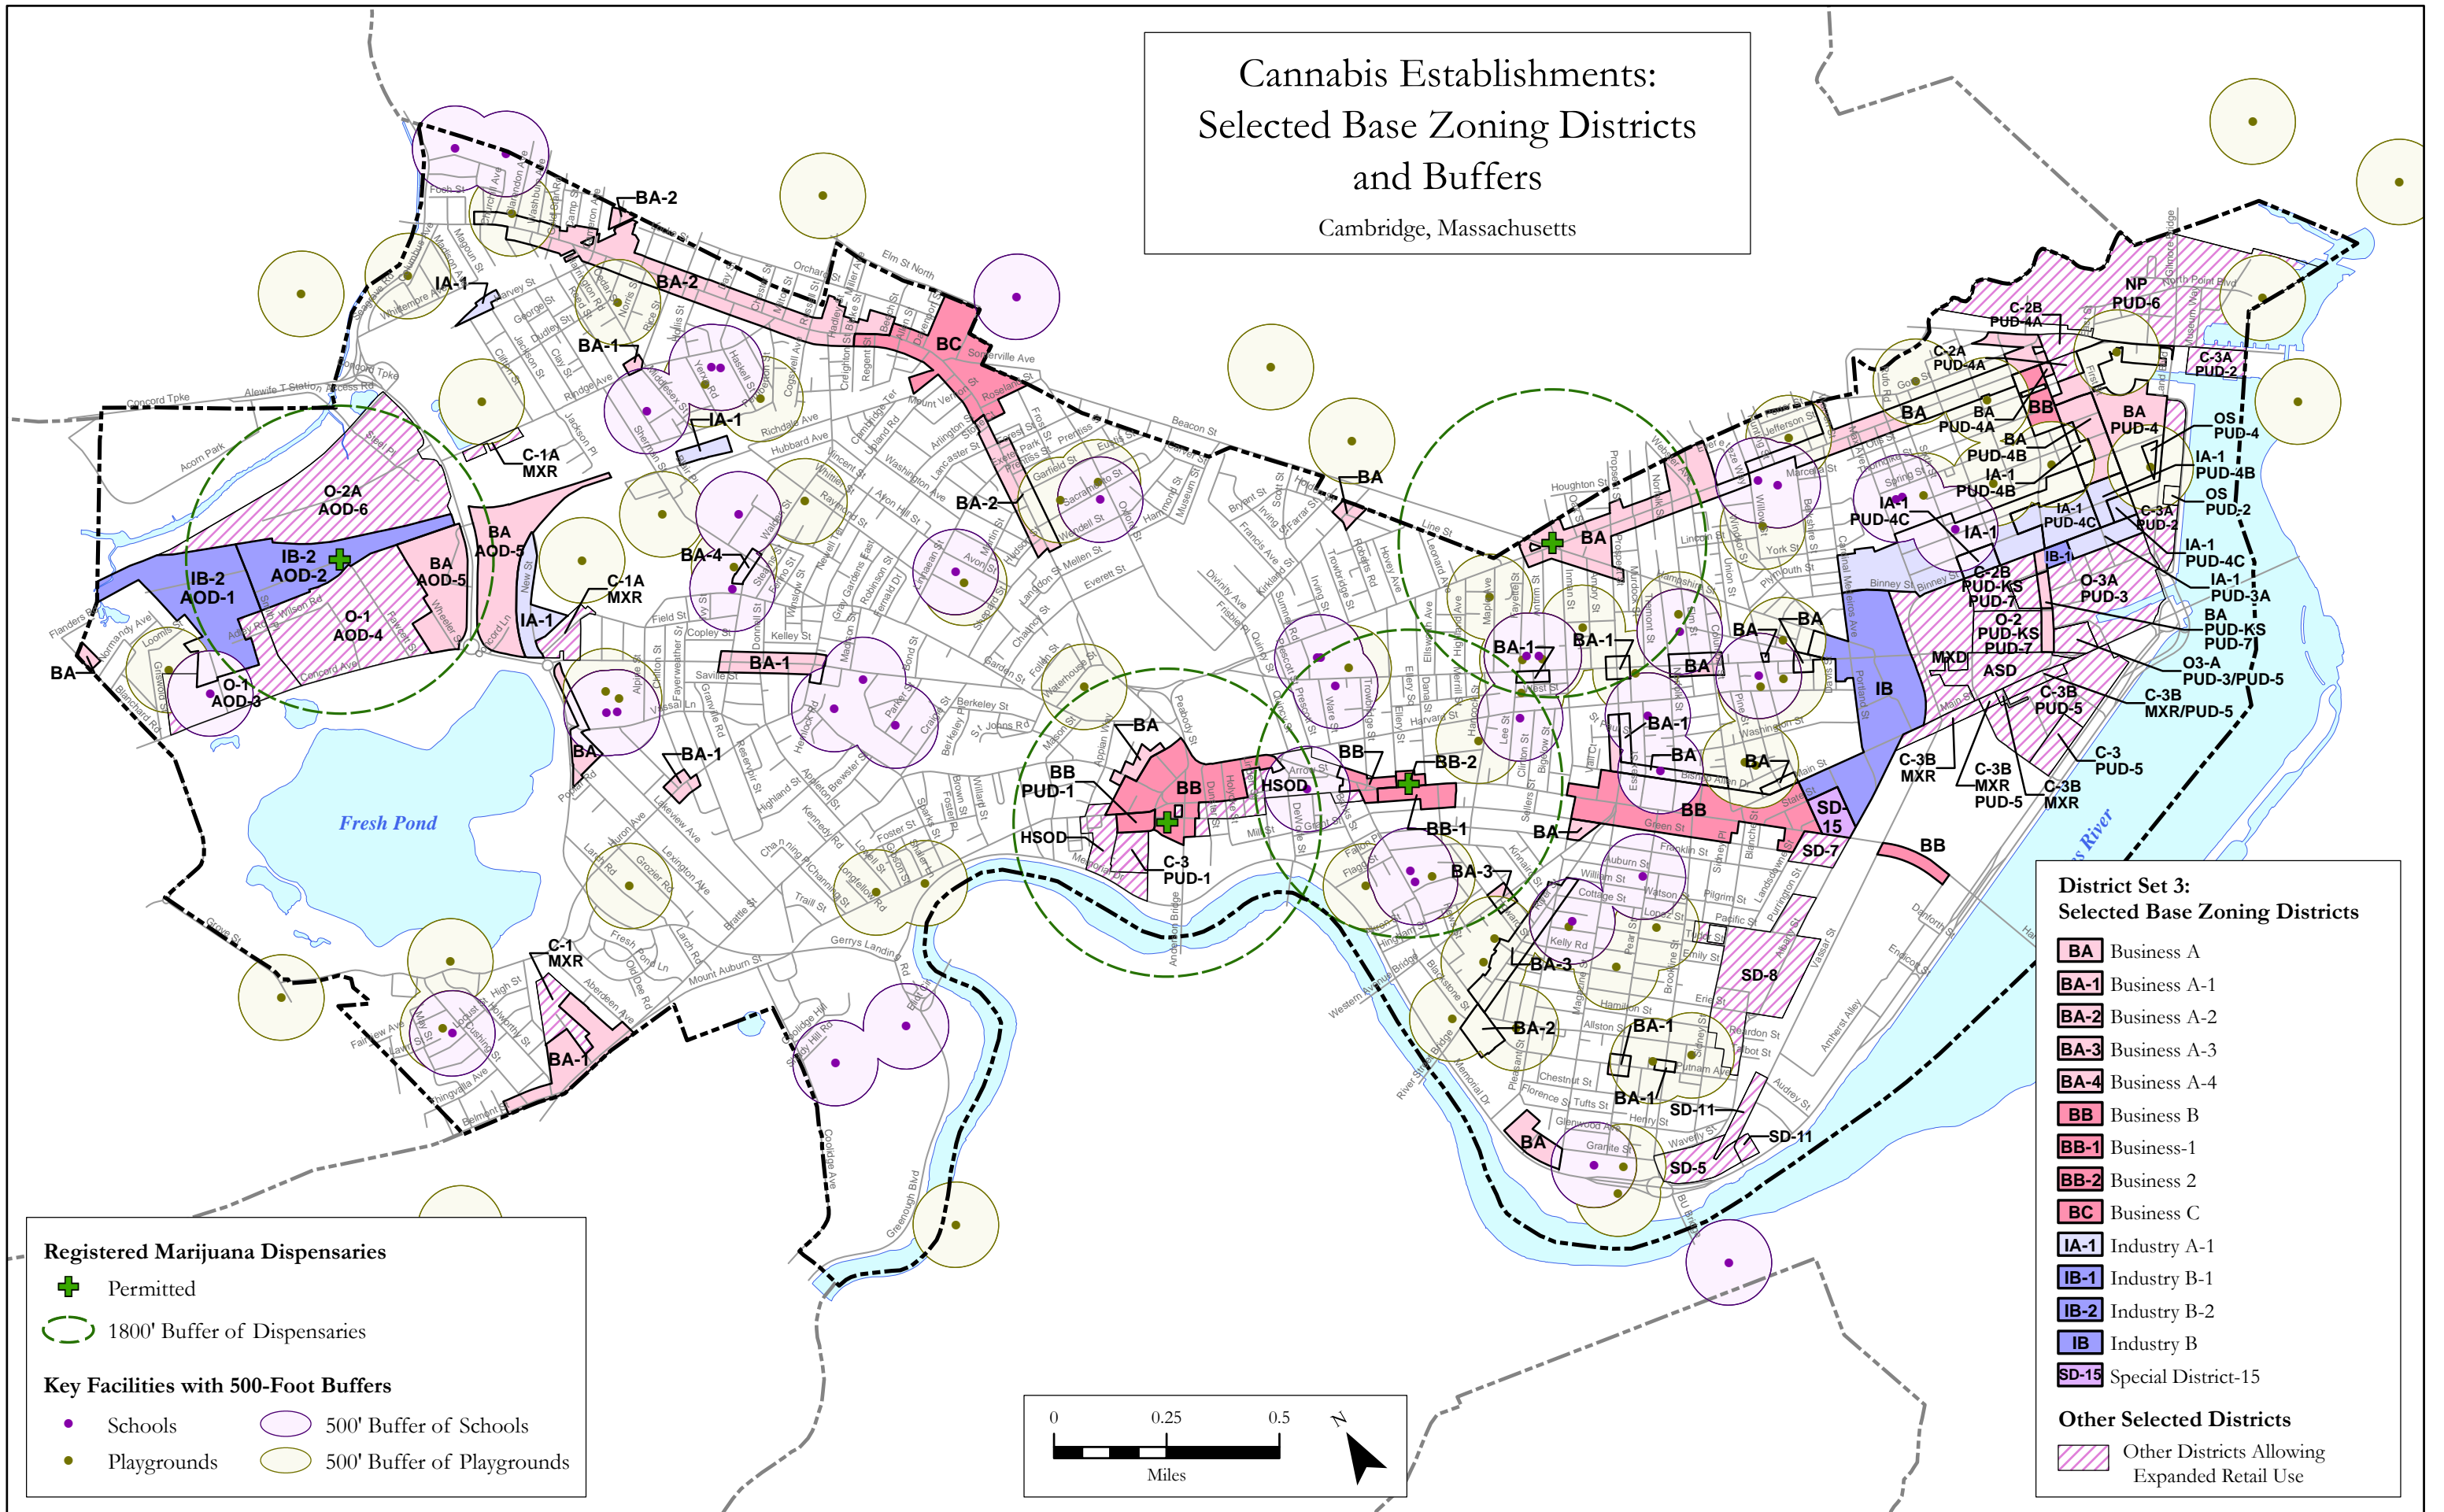

Cannabis Establishments: Selected Base Zoning Districts and Buffers

Cambridge, Massachusetts

Registered Marijuana Dispensaries

- Green cross: Permitted
- Green dashed line: 1800' Buffer of Dispensaries

Key Facilities with 500-Foot Buffers

- Purple circle: Schools
- Yellow circle: Playgrounds
- Purple circle with dashed line: 500' Buffer of Schools
- Yellow circle with dashed line: 500' Buffer of Playgrounds

**District Set 3:
Selected Base Zoning Districts**

- BA Business A
- BA-1 Business A-1
- BA-2 Business A-2
- BA-3 Business A-3
- BA-4 Business A-4
- BB Business B
- BB-1 Business-1
- BB-2 Business 2
- BC Business C
- IA-1 Industry A-1
- IB-1 Industry B-1
- IB-2 Industry B-2
- IB Industry B
- SD-15 Special District-15

Other Selected Districts

- Other Districts Allowing Expanded Retail Use